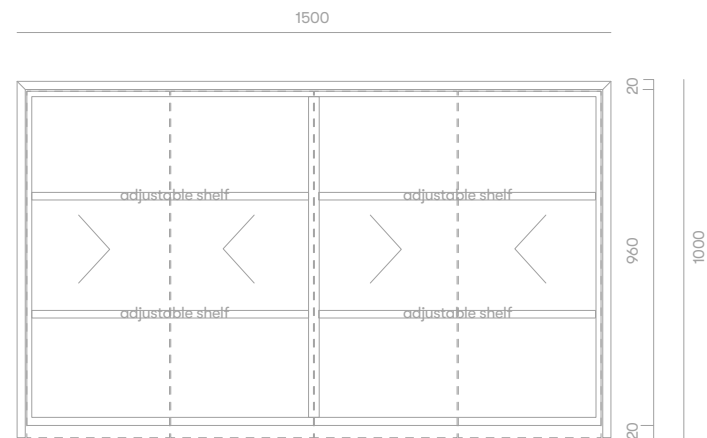

Bayview Shaving Cabinet

Product Specifications

Standard Sizes

750mm / 2 door unit
900mm / 2 door unit
1200mm / 3 door unit
1500mm / 4 door unit

Overall depth 150mm
Overall height 1000mm

Features

Blum soft close hinges
Full length mirror doors
Adjustable shelves
Polyurethane finish
Wall hung

Front View

Section View

*Available in - American Oak Light
- Tasmanian Oak

*all sizes in mm
*mirror overhang = 20mm