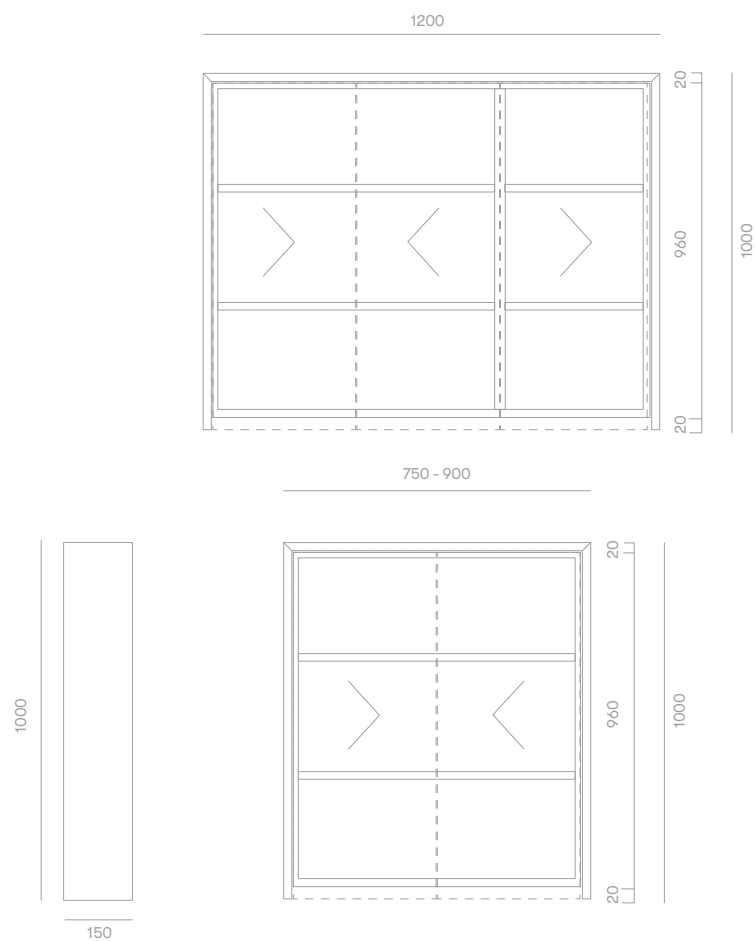

Bayview Shaving Cabinet

Product Specifications

Standard Sizes

750mm / 2 door unit
900mm / 2 door unit
1200mm / 3 door unit
1500mm / 4 door unit

Overall depth 150mm
Overall height 1000mm

Features

Blum soft close hinges
Full length mirror doors
Adjustable shelves
Polyurethane finish
Wall hung

Front View

Section View

*Available in - American Oak Light
- Tasmanian Oak

*all sizes in mm
*mirror overhang = 20mm