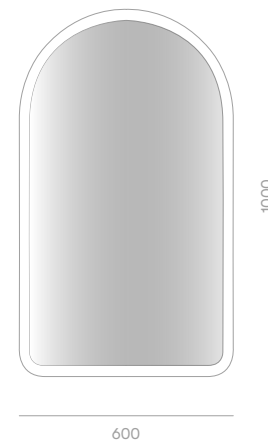

Alura Arch Mirror

Product Specifications

Standard Sizes

600mm
1200mm

Overall depth 30mm
Overall height 1000mm

Front View

Section View

*all sizes in mm
*wall mount brackets included with each mirror