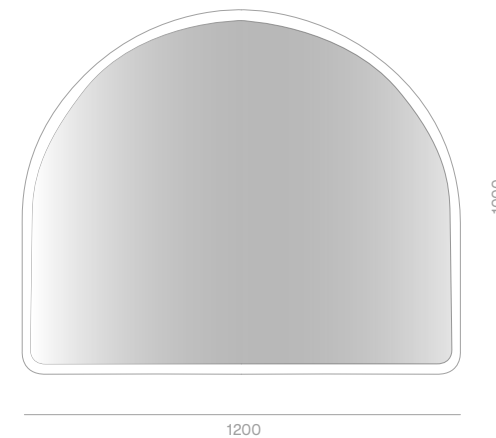

Alura Arch Mirror

Product Specifications

Standard Sizes

600mm
1200mm

Overall depth 30mm
Overall height 1000mm

Front View

Section View

*all sizes in mm
*wall mount brackets included with each mirror