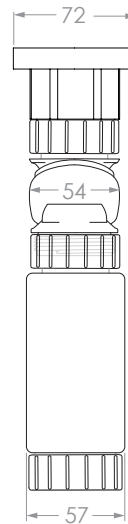

PRODUCT:	WAVERLEY 900 CENTRE	CODE:	WAVFAS0900WHC*
SIZE:	904W x 500D x 367H	BASIN POSITION:	CENTRE
CONFIGURATION:	ALL DRAWER, WALL HUNG	TOP:	12MM ARCTIC WHITE DURASEIN
VERSION: 03	DATE: 29/06/2023		*DRAWING APPLIES FOR CODES ENDING: CP, FR, CS

NOTES:

DIMENSIONS ARE NOMINAL. DO NOT DRILL OR ROUGH IN UNTIL YOU HAVE RECEIVED AND MEASURED YOUR VANITY.

ALL DIMENSIONS ARE IN MILLIMETRES. DO NOT MEASURE FROM DRAWING.

SPACE SAVER PLUMBING KIT INCLUDED TO CONCEAL PLUMBING BEHIND DRAWER. PLEASE NOTE THAT THE BOX TRAP IS NOT COMPATIBLE WITH ALL BASINS. RECOMMEND USING A SHORT TRAP FOR SEMI INSET BASINS.

PRODUCT:	SPACE SAVER PLUMBING KIT
CODE:	SPCSVRKIT40
OUTLET SIZE:	40MM
VERSION: 02	DATE: 29/06/2023

FINISH: WHITE

NOTES:
 DIMENSIONS ARE NOMINAL. DO NOT DRILL OR ROUGH IN UNTIL YOU HAVE RECEIVED AND MEASURED YOUR VANITY.
 ALL DIMENSIONS ARE IN MILLIMETRES. DO NOT MEASURE FROM DRAWING.
 SPACE SAVER PLUMBING KIT INCLUDED TO CONCEAL PLUMBING BEHIND DRAWER. PLEASE NOTE THAT THE BOX TRAP IS NOT COMPATIBLE WITH ALL BASINS. RECOMMEND USING A SHORT TRAP FOR SEMI INSET BASINS.