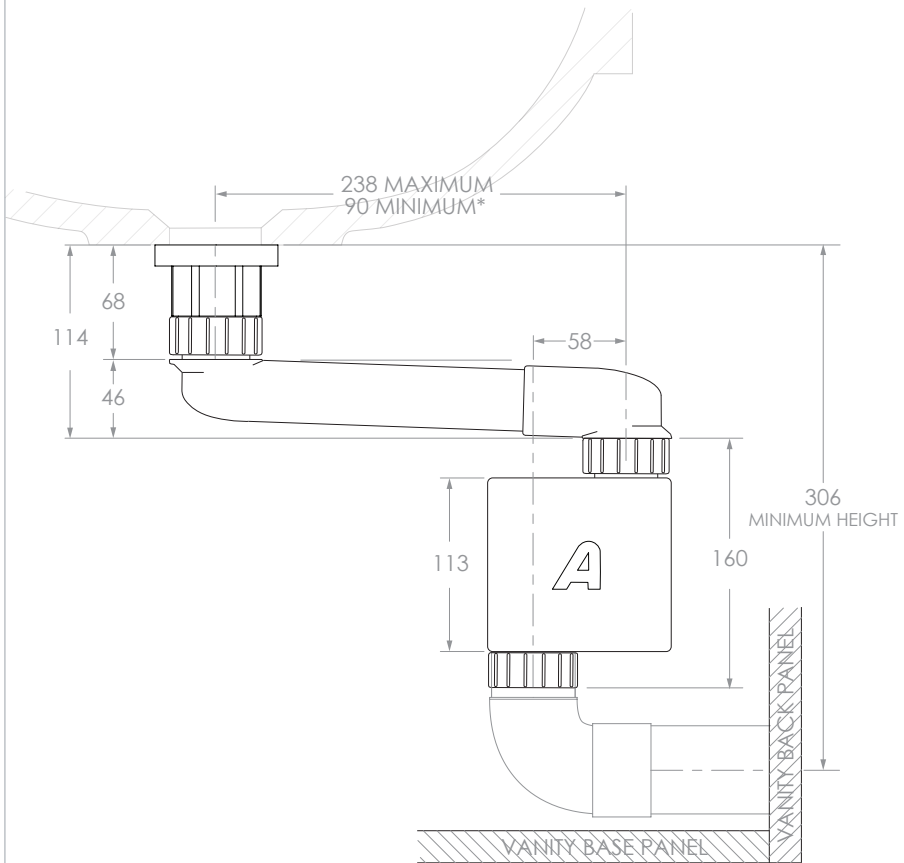

PRODUCT:	WAVERLEY 900 CENTRE	CODE:	WAVFAS0900WHC*
SIZE:	904W x 500D x 367H	BASIN POSITION:	CENTRE
CONFIGURATION:	ALL DRAWER, WALL HUNG	TOP:	12MM ARCTIC WHITE DURASEIN
VERSION: 03	DATE: 29/06/2023		*DRAWING APPLIES FOR CODES ENDING: CP, FR, CS

NOTES:

DIMENSIONS ARE NOMINAL. DO NOT DRILL OR ROUGH IN UNTIL YOU HAVE RECEIVED AND MEASURED YOUR VANITY.

ALL DIMENSIONS ARE IN MILLIMETRES. DO NOT MEASURE FROM DRAWING.

SPACE SAVER PLUMBING KIT INCLUDED TO CONCEAL PLUMBING BEHIND DRAWER. PLEASE NOTE THAT THE BOX TRAP IS NOT COMPATIBLE WITH ALL BASINS. RECOMMEND USING A SHORT TRAP FOR SEMI INSET BASINS.

PRODUCT:	SPACE SAVER PLUMBING KIT
CODE:	SPCSVRKIT40
OUTLET SIZE:	40MM
VERSION: 02	DATE: 29/06/2023

FINISH: WHITE

NOTES:
 DIMENSIONS ARE NOMINAL. DO NOT DRILL OR ROUGH IN UNTIL YOU HAVE RECEIVED AND MEASURED YOUR VANITY.
 ALL DIMENSIONS ARE IN MILLIMETRES. DO NOT MEASURE FROM DRAWING.
 SPACE SAVER PLUMBING KIT INCLUDED TO CONCEAL PLUMBING BEHIND DRAWER. PLEASE NOTE THAT THE BOX TRAP IS NOT COMPATIBLE WITH ALL BASINS. RECOMMEND USING A SHORT TRAP FOR SEMI INSET BASINS.