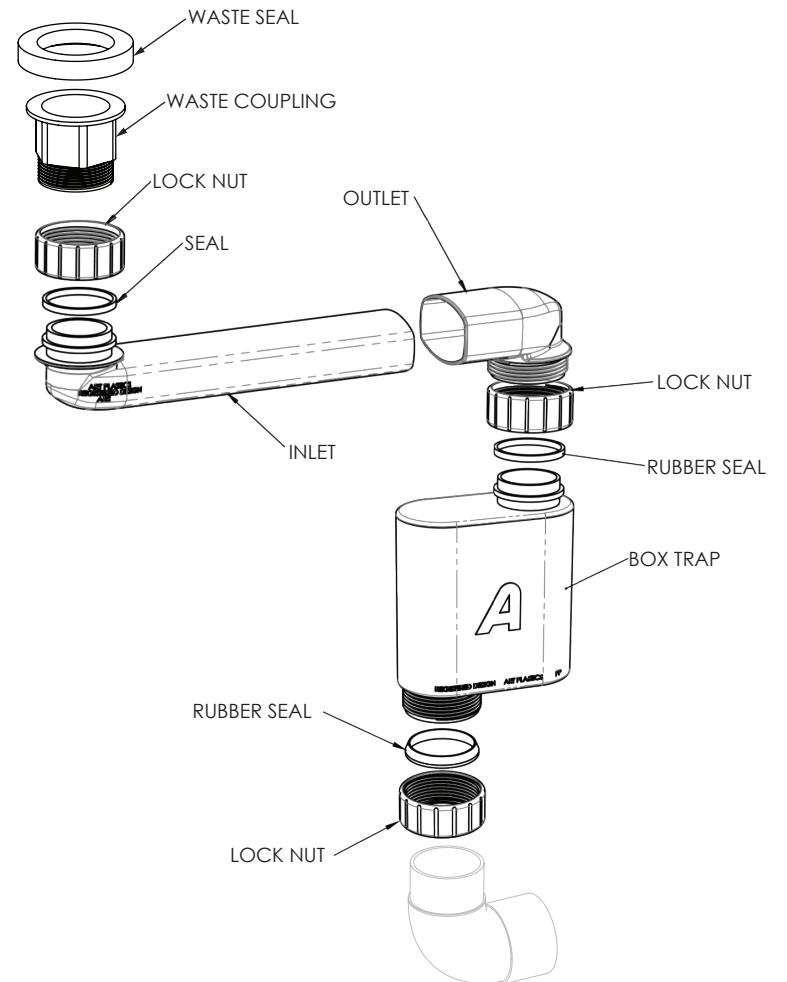

PRODUCT:	WAVERLEY 900 CENTRE	CODE:	WAVFAS0900WHC*
SIZE:	904W x 500D x 367H	BASIN POSITION:	CENTRE
CONFIGURATION:	ALL DRAWER, WALL HUNG	TOP:	12MM ARCTIC WHITE DURASEIN
VERSION: 03	DATE: 29/06/2023		*DRAWING APPLIES FOR CODES ENDING: CP, FR, CS

NOTES:

DIMENSIONS ARE NOMINAL. DO NOT DRILL OR ROUGH IN UNTIL YOU HAVE RECEIVED AND MEASURED YOUR VANITY.

ALL DIMENSIONS ARE IN MILLIMETRES. DO NOT MEASURE FROM DRAWING.

SPACE SAVER PLUMBING KIT INCLUDED TO CONCEAL PLUMBING BEHIND DRAWER. PLEASE NOTE THAT THE BOX TRAP IS NOT COMPATIBLE WITH ALL BASINS. RECOMMEND USING A SHORT TRAP FOR SEMI INSET BASINS.

PRODUCT:	SPACE SAVER PLUMBING KIT
CODE:	SPCSVRKIT40
OUTLET SIZE:	40MM
VERSION: 02	DATE: 29/06/2023

FINISH: WHITE

NOTES:
 DIMENSIONS ARE NOMINAL. DO NOT DRILL OR ROUGH IN UNTIL YOU HAVE RECEIVED AND MEASURED YOUR VANITY.
 ALL DIMENSIONS ARE IN MILLIMETRES. DO NOT MEASURE FROM DRAWING.
 SPACE SAVER PLUMBING KIT INCLUDED TO CONCEAL PLUMBING BEHIND DRAWER. PLEASE NOTE THAT THE BOX TRAP IS NOT COMPATIBLE WITH ALL BASINS. RECOMMEND USING A SHORT TRAP FOR SEMI INSET BASINS.