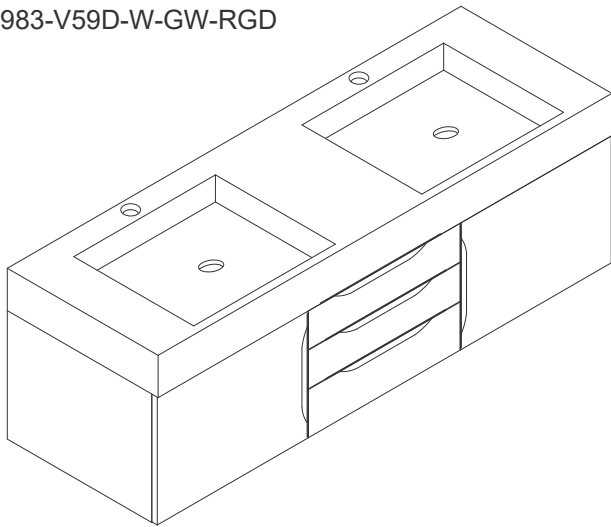

59" COLUMBIA VANITY

983 SERIES

Sink sold separately

JAMES MARTIN

VANITIES

Wall Mount Vanity 983-
 V59D-W-LTO-BNK 983-
 V59D-W-LTO-MBK 983-
 V59D-W-LTO-RGD 983-
 V59D-W-AGR-BNK 983-
 V59D-W-AGR-MBK 983-
 V59D-W-AGR-RGD
 983-V59D-W-GW-BNK
 983-V59D-W-GW-MBK
 983-V59D-W-GW-RGD

Wall Mount Dimension
 Width: 58-3/4"
 Depth: 19-3/8"
 Height: 14-3/8"
 Rough-In Height: 23-3/8"

Vanity with Base
 983-V59D-LTO-BNK
 983-V59D-LTO-MBK
 983-V59D-LTO-RGD
 983-V59D-AGR-BNK
 983-V59D-AGR-MBK
 983-V59D-AGR-RGD
 983-V59D-GW-BNK
 983-V59D-GW-MBK
 983-V59D-GW-RGD

Dimension with Base
 Width: 58-3/4"
 Depth: 19-3/8"
 Height: 31-1/8"
 Rough-In Height: 23-3/8"

Features and Materials

- Solids:** Yellow Poplar
- Metal Base Material:** 304 Stainless Steel
- Metal Base/Hardware Finish:** Brushed Nickel/Matte Black/Radiant Gold
- Hardware Finish:** Brushed Nickel, Matte Black, Radiant Gold
- Veneers:** AGR-Engineered Ash; LTO-Red Oak
- Panels:** Plywood
- Installation Type:** Wall Mounted and Floor Mounted Available
- Number of Doors:** Two
- Number of Drawers:** Three, Full Extension, Soft Close Glides, Aluminum Laminate Drawer Liners
- European Soft Close Hinges**
- Adjustable Levelers**
- USB/Power Component:** YES (ETL5011080)
- Cord Length:** 6'6"
- Bamboo Storage Tray:** YES
- Drawer Box Material and Construction:** 12mm Plywood/English Dovetail Joinery
- Number of Basins:** Two, Integrated Sinktop
- Sinktop Included:** NO, Sold Separately (CS-368-GW)
- Basin Overflow:** NO
- Faucet Type:** Single Hole Fits Drain Hole Size: 1-3/4"
- Assembly Required:** YES
- Assembly Type:** Pulls require installation (ships in a separate carton)
- Assembly Type:** Optional base requires assembly to the vanity
- Assembly Type:** Shelves for the base (ships in a separate carton)