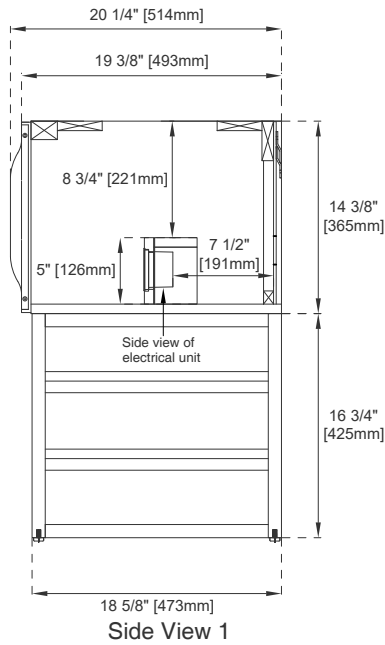

Wall Mount Dimension
 Width: 58-3/4"
 Depth: 19-3/8"
 Height: 14-3/8"
 Rough-In Height: 23-3/8"

Vanity with Base
 983-V59D-LTO-BNK
 983-V59D-LTO-MBK
 983-V59D-LTO-RGD
 983-V59D-AGR-BNK
 983-V59D-AGR-MBK
 983-V59D-AGR-RGD
 983-V59D-GW-BNK
 983-V59D-GW-MBK
 983-V59D-GW-RGD

Dimension with Base
 Width: 58-3/4"
 Depth: 19-3/8"
 Height: 31-1/8"
 Rough-In Height: 23-3/8"

Features and Materials

- Solids:** Yellow Poplar
- Metal Base Material:** 304 Stainless Steel
- Metal Base/Hardware Finish:** Brushed Nickel/Matte Black/Radiant Gold
- Hardware Finish:** Brushed Nickel, Matte Black, Radiant Gold
- Veneers:** AGR-Engineered Ash; LTO-Red Oak
- Panels:** Plywood
- Installation Type:** Wall Mounted and Floor Mounted Available
- Number of Doors:** Two
- Number of Drawers:** Three, Full Extension, Soft Close Glides, Aluminum Laminate Drawer Liners
- European Soft Close Hinges**
- Adjustable Levelers**
- USB/Power Component:** YES (ETL5011080)
- Cord Length:** 6'6"
- Bamboo Storage Tray:** YES
- Drawer Box Material and Construction:** 12mm Plywood/English Dovetail Joinery
- Number of Basins:** Two, Integrated Sinktop
- Sinktop Included:** NO, Sold Separately (CS-368-GW)
- Basin Overflow:** NO
- Faucet Type:** Single Hole Fits Drain Hole Size: 1-3/4"
- Assembly Required:** YES
- Assembly Type:** Pulls require installation (ships in a separate carton)
- Assembly Type:** Optional base requires assembly to the vanity
- Assembly Type:** Shelves for the base (ships in a separate carton)

All dimensions are nominal
Diagrams are of cabinet and base only-James Martin Optional integrated sinktops are not shown

Visit website for warranty and installation information
www.jamesmartinvanities.com

59" COLUMBIA VANITY 983 SERIES

Sink sold separately

JAMES MARTIN VANITIES

All dimensions are nominal
Diagrams are of cabinet and base only-James Martin Optional integrated sinktops are not shown

Visit website for warranty and installation information
www.jamesmartinvanities.com