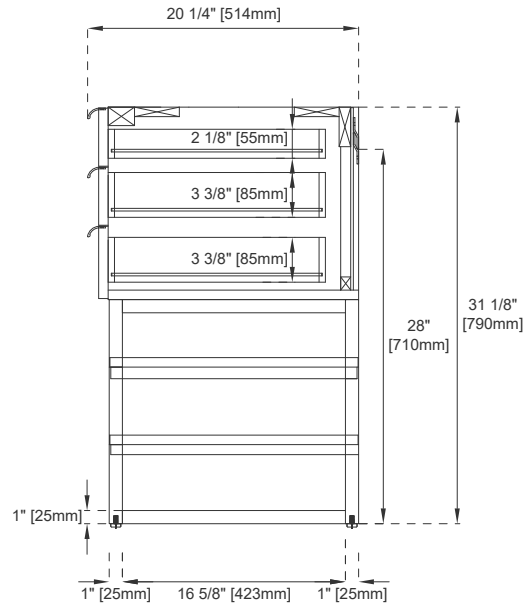

Wall Mount Dimension
 Width: 58-3/4"
 Depth: 19-3/8"
 Height: 14-3/8"
 Rough-In Height: 23-3/8"

Vanity with Base
 983-V59D-LTO-BNK
 983-V59D-LTO-MBK
 983-V59D-LTO-RGD
 983-V59D-AGR-BNK
 983-V59D-AGR-MBK
 983-V59D-AGR-RGD
 983-V59D-GW-BNK
 983-V59D-GW-MBK
 983-V59D-GW-RGD

Dimension with Base
 Width: 58-3/4"
 Depth: 19-3/8"
 Height: 31-1/8"
 Rough-In Height: 23-3/8"

Features and Materials

- Solids:** Yellow Poplar
- Metal Base Material:** 304 Stainless Steel
- Metal Base/Hardware Finish:** Brushed Nickel/Matte Black/Radiant Gold
- Hardware Finish:** Brushed Nickel, Matte Black, Radiant Gold
- Veneers:** AGR-Engineered Ash; LTO-Red Oak
- Panels:** Plywood
- Installation Type:** Wall Mounted and Floor Mounted Available
- Number of Doors:** Two
- Number of Drawers:** Three, Full Extension, Soft Close Glides, Aluminum Laminate Drawer Liners
- European Soft Close Hinges**
- Adjustable Levelers**
- USB/Power Component:** YES (ETL5011080)
- Cord Length:** 6'6"
- Bamboo Storage Tray:** YES
- Drawer Box Material and Construction:** 12mm Plywood/English Dovetail Joinery
- Number of Basins:** Two, Integrated Sinktop
- Sinktop Included:** NO, Sold Separately (CS-368-GW)
- Basin Overflow:** NO
- Faucet Type:** Single Hole Fits Drain Hole Size: 1-3/4"
- Assembly Required:** YES
- Assembly Type:** Pulls require installation (ships in a separate carton)
- Assembly Type:** Optional base requires assembly to the vanity
- Assembly Type:** Shelves for the base (ships in a separate carton)

All dimensions are nominal
Diagrams are of cabinet and base only-James Martin Optional integrated sinktops are not shown

Visit website for warranty and installation information
www.jamesmartinvanities.com

59" COLUMBIA VANITY 983 SERIES

Sink sold separately

JAMES MARTIN VANITIES

All dimensions are nominal
Diagrams are of cabinet and base only-James Martin Optional integrated sinktops are not shown

Visit website for warranty and installation information
www.jamesmartinvanities.com