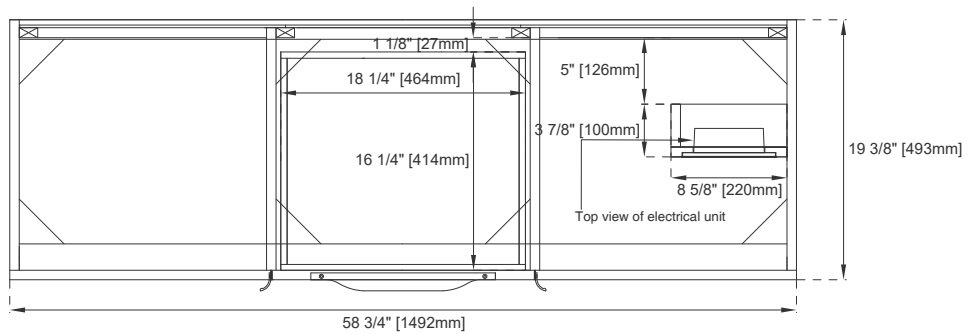

Wall Mount Dimension
 Width: 58-3/4"
 Depth: 19-3/8"
 Height: 14-3/8"
 Rough-In Height: 23-3/8"

Vanity with Base
 983-V59D-LTO-BNK
 983-V59D-LTO-MBK
 983-V59D-LTO-RGD
 983-V59D-AGR-BNK
 983-V59D-AGR-MBK
 983-V59D-AGR-RGD
 983-V59D-GW-BNK
 983-V59D-GW-MBK
 983-V59D-GW-RGD

Dimension with Base
 Width: 58-3/4"
 Depth: 19-3/8"
 Height: 31-1/8"
 Rough-In Height: 23-3/8"

Features and Materials

- Solids:** Yellow Poplar
- Metal Base Material:** 304 Stainless Steel
- Metal Base/Hardware Finish:** Brushed Nickel/Matte Black/Radiant Gold
- Hardware Finish:** Brushed Nickel, Matte Black, Radiant Gold
- Veneers:** AGR-Engineered Ash; LTO-Red Oak
- Panels:** Plywood
- Installation Type:** Wall Mounted and Floor Mounted Available
- Number of Doors:** Two
- Number of Drawers:** Three, Full Extension, Soft Close Glides, Aluminum Laminate Drawer Liners
- European Soft Close Hinges**
- Adjustable Levelers**
- USB/Power Component:** YES (ETL5011080)
- Cord Length:** 6'6"
- Bamboo Storage Tray:** YES
- Drawer Box Material and Construction:** 12mm Plywood/English Dovetail Joinery
- Number of Basins:** Two, Integrated Sinktop
- Sinktop Included:** NO, Sold Separately (CS-368-GW)
- Basin Overflow:** NO
- Faucet Type:** Single Hole Fits Drain Hole Size: 1-3/4"
- Assembly Required:** YES
- Assembly Type:** Pulls require installation (ships in a separate carton)
- Assembly Type:** Optional base requires assembly to the vanity
- Assembly Type:** Shelves for the base (ships in a separate carton)

Visit website for warranty and installation information
www.jamesmartinvanities.com

59" COLUMBIA VANITY
983 SERIES Sink sold separately

JAMES MARTIN
VANITIES

Top View

Front View

Knob

Bamboo Drawer Organizer

All dimensions are nominal
Diagrams are of cabinet and base only-James Martin Optional integrated sinktops are not shown

Visit website for warranty and installation information
www.jamesmartinvanities.com