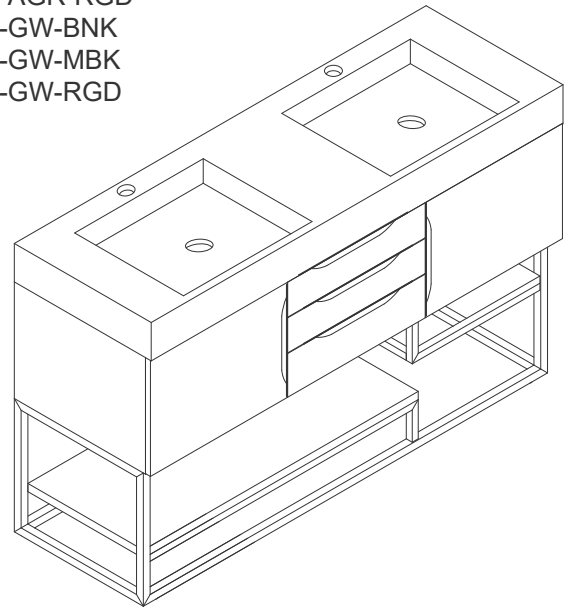

59" COLUMBIA VANITY

983 SERIES

Sink sold separately

JAMES MARTIN

VANITIES

Wall Mount Vanity 983-
 V59D-W-LTO-BNK 983-
 V59D-W-LTO-MBK 983-
 V59D-W-LTO-RGD 983-
 V59D-W-AGR-BNK 983-
 V59D-W-AGR-MBK 983-
 V59D-W-AGR-RGD
 983-V59D-W-GW-BNK
 983-V59D-W-GW-MBK
 983-V59D-W-GW-RGD

Wall Mount Dimension
 Width: 58-3/4"
 Depth: 19-3/8"
 Height: 14-3/8"
 Rough-In Height: 23-3/8"

Vanity with Base
 983-V59D-LTO-BNK
 983-V59D-LTO-MBK
 983-V59D-LTO-RGD
 983-V59D-AGR-BNK
 983-V59D-AGR-MBK
 983-V59D-AGR-RGD
 983-V59D-GW-BNK
 983-V59D-GW-MBK
 983-V59D-GW-RGD

Dimension with Base
 Width: 58-3/4"
 Depth: 19-3/8"
 Height: 31-1/8"
 Rough-In Height: 23-3/8"

Features and Materials

- Solids:** Yellow Poplar
- Metal Base Material:** 304 Stainless Steel
- Metal Base/Hardware Finish:** Brushed Nickel/Matte Black/Radiant Gold
- Hardware Finish:** Brushed Nickel, Matte Black, Radiant Gold
- Veneers:** AGR-Engineered Ash; LTO-Red Oak
- Panels:** Plywood
- Installation Type:** Wall Mounted and Floor Mounted Available
- Number of Doors:** Two
- Number of Drawers:** Three, Full Extension, Soft Close Glides, Aluminum Laminate Drawer Liners
- European Soft Close Hinges**
- Adjustable Levelers**
- USB/Power Component:** YES (ETL5011080)
- Cord Length:** 6'6"
- Bamboo Storage Tray:** YES
- Drawer Box Material and Construction:** 12mm Plywood/English Dovetail Joinery
- Number of Basins:** Two, Integrated Sinktop
- Sinktop Included:** NO, Sold Separately (CS-368-GW)
- Basin Overflow:** NO
- Faucet Type:** Single Hole Fits Drain Hole Size: 1-3/4"
- Assembly Required:** YES
- Assembly Type:** Pulls require installation (ships in a separate carton)
- Assembly Type:** Optional base requires assembly to the vanity
- Assembly Type:** Shelves for the base (ships in a separate carton)