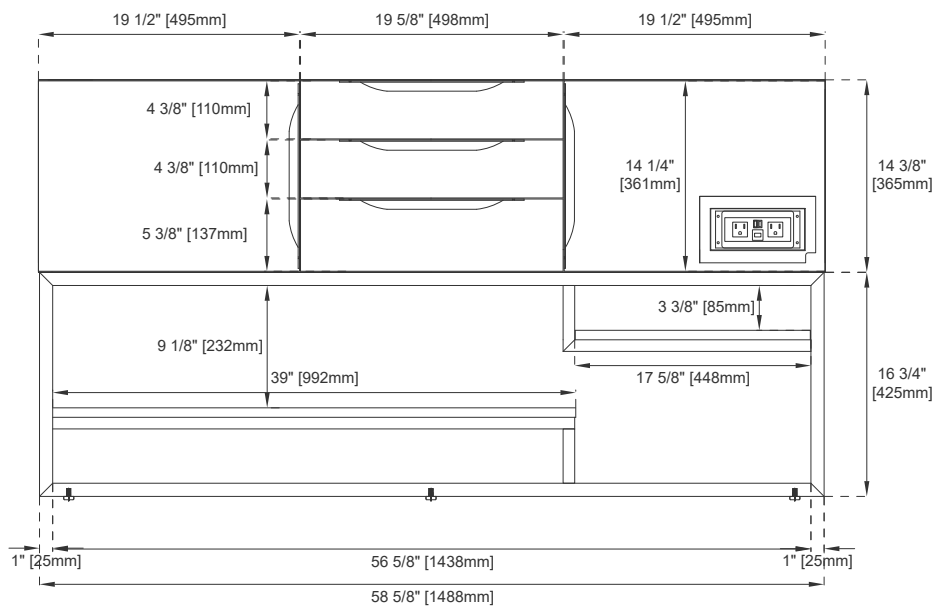

59" COLUMBIA VANITY
983 SERIES Sink sold separately

JAMES MARTIN
VANITIES

Front View

All dimensions are nominal
Diagrams are of cabinet and base only-James Martin Optional integrated sinktops are not shown

Visit website for warranty and installation information
www.jamesmartinvanities.com