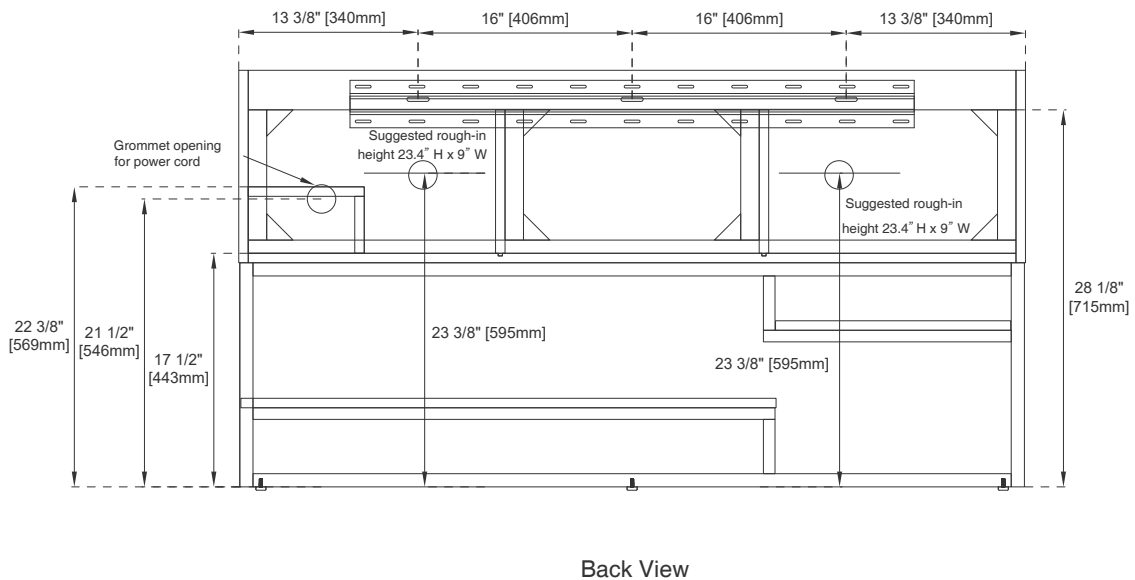

Wall Mount Dimension
 Width: 58-3/4"
 Depth: 19-3/8"
 Height: 14-3/8"
 Rough-In Height: 23-3/8"

Vanity with Base
 983-V59D-LTO-BNK
 983-V59D-LTO-MBK
 983-V59D-LTO-RGD
 983-V59D-AGR-BNK
 983-V59D-AGR-MBK
 983-V59D-AGR-RGD
 983-V59D-GW-BNK
 983-V59D-GW-MBK
 983-V59D-GW-RGD

Dimension with Base
 Width: 58-3/4"
 Depth: 19-3/8"
 Height: 31-1/8"
 Rough-In Height: 23-3/8"

Features and Materials

- Solids:** Yellow Poplar
- Metal Base Material:** 304 Stainless Steel
- Metal Base/Hardware Finish:** Brushed Nickel/Matte Black/Radiant Gold
- Hardware Finish:** Brushed Nickel, Matte Black, Radiant Gold
- Veneers:** AGR-Engineered Ash; LTO-Red Oak
- Panels:** Plywood
- Installation Type:** Wall Mounted and Floor Mounted Available
- Number of Doors:** Two
- Number of Drawers:** Three, Full Extension, Soft Close Glides, Aluminum Laminate Drawer Liners
- European Soft Close Hinges**
- Adjustable Levelers**
- USB/Power Component:** YES (ETL5011080)
- Cord Length:** 6'6"
- Bamboo Storage Tray:** YES
- Drawer Box Material and Construction:** 12mm Plywood/English Dovetail Joinery
- Number of Basins:** Two, Integrated Sinktop
- Sinktop Included:** NO, Sold Separately (CS-368-GW)
- Basin Overflow:** NO
- Faucet Type:** Single Hole Fits Drain Hole Size: 1-3/4"
- Assembly Required:** YES
- Assembly Type:** Pulls require installation (ships in a separate carton)
- Assembly Type:** Optional base requires assembly to the vanity
- Assembly Type:** Shelves for the base (ships in a separate carton)

All dimensions are nominal
Diagrams are of cabinet and base only-James Martin Optional integrated sinktops are not shown

Visit website for warranty and installation information
www.jamesmartinvanities.com

59" COLUMBIA VANITY 983 SERIES

Sink sold separately

JAMES MARTIN VANITIES

All dimensions are nominal
Diagrams are of cabinet and base only-James Martin Optional integrated sinktops are not shown

Visit website for warranty and installation information
www.jamesmartinvanities.com