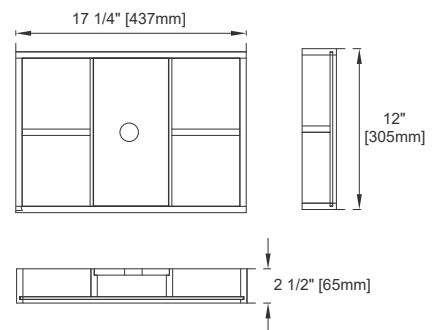

Wall Mount Dimension
 Width: 58-3/4"
 Depth: 19-3/8"
 Height: 14-3/8"
 Rough-In Height: 23-3/8"

Vanity with Base
 983-V59D-LTO-BNK
 983-V59D-LTO-MBK
 983-V59D-LTO-RGD
 983-V59D-AGR-BNK
 983-V59D-AGR-MBK
 983-V59D-AGR-RGD
 983-V59D-GW-BNK
 983-V59D-GW-MBK
 983-V59D-GW-RGD

Dimension with Base
 Width: 58-3/4"
 Depth: 19-3/8"
 Height: 31-1/8"
 Rough-In Height: 23-3/8"

Features and Materials

- Solids:** Yellow Poplar
- Metal Base Material:** 304 Stainless Steel
- Metal Base/Hardware Finish:** Brushed Nickel/Matte Black/Radiant Gold
- Hardware Finish:** Brushed Nickel, Matte Black, Radiant Gold
- Veneers:** AGR-Engineered Ash; LTO-Red Oak
- Panels:** Plywood
- Installation Type:** Wall Mounted and Floor Mounted Available
- Number of Doors:** Two
- Number of Drawers:** Three, Full Extension, Soft Close Glides, Aluminum Laminate Drawer Liners
- European Soft Close Hinges**
- Adjustable Levelers**
- USB/Power Component:** YES (ETL5011080)
- Cord Length:** 6'6"
- Bamboo Storage Tray:** YES
- Drawer Box Material and Construction:** 12mm Plywood/English Dovetail Joinery
- Number of Basins:** Two, Integrated Sinktop
- Sinktop Included:** NO, Sold Separately (CS-368-GW)
- Basin Overflow:** NO
- Faucet Type:** Single Hole Fits Drain Hole Size: 1-3/4"
- Assembly Required:** YES
- Assembly Type:** Pulls require installation (ships in a separate carton)
- Assembly Type:** Optional base requires assembly to the vanity
- Assembly Type:** Shelves for the base (ships in a separate carton)

Visit website for warranty and installation information
www.jamesmartinvanities.com

59" COLUMBIA VANITY
983 SERIES Sink sold separately

JAMES MARTIN
VANITIES

Top View

Front View

Knob

Bamboo Drawer Organizer

All dimensions are nominal
Diagrams are of cabinet and base only-James Martin Optional integrated sinktops are not shown

Visit website for warranty and installation information
www.jamesmartinvanities.com