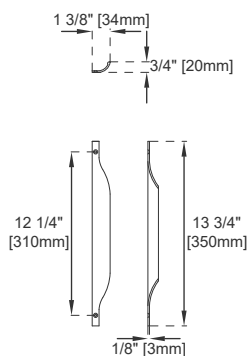

59" COLUMBIA VANITY
983 SERIES Sink sold separately

JAMES MARTIN
VANITIES

Knob

All dimensions are nominal
Diagrams are of cabinet and base only-James Martin Optional integrated sinktops are not shown

Visit website for warranty and installation information
www.jamesmartinvanities.com