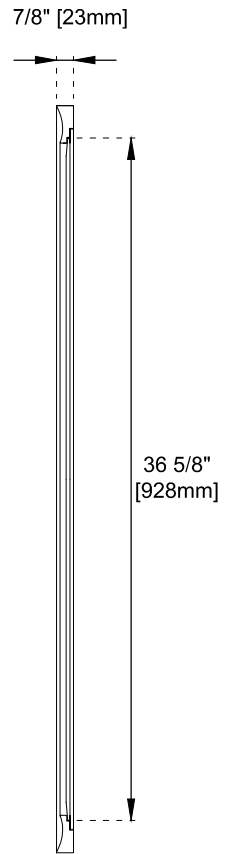

# 36" Glenbrooke Rectangular Mirror

735-M36-BKO / 735-M36-BW  
735-M36-SC / 735-M36-UGR

**JAMES MARTIN**  
VANITIES™

## Features

Materials

Solids (Species): Yellow Poplar

Veneers: N/A

Panels: Plywood

Bevel on Mirror: 1"

## Dimension

Width: 36"

Depth: 7/8"

Height: 40"

Visit website for warranty and installation information  
[www.jamesmartinvanities.com](http://www.jamesmartinvanities.com)

Version: 202212

# 36" Glenbrooke Rectangular Mirror

735-M36-BKO / 735-M36-BW  
735-M36-SC / 735-M36-UGR

**JAMES MARTIN**  
VANITIES™

Top View

Front View

Side View

Visit website for warranty and installation information  
[www.jamesmartinvanities.com](http://www.jamesmartinvanities.com)