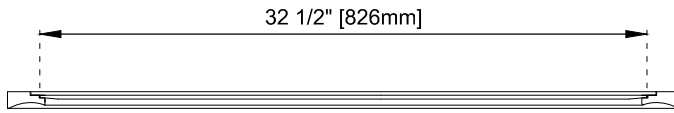

36" Glenbrooke Rectangular Mirror

735-M36-BKO / 735-M36-BW
735-M36-SC / 735-M36-UGR

JAMES MARTIN
VANITIES™

Top View