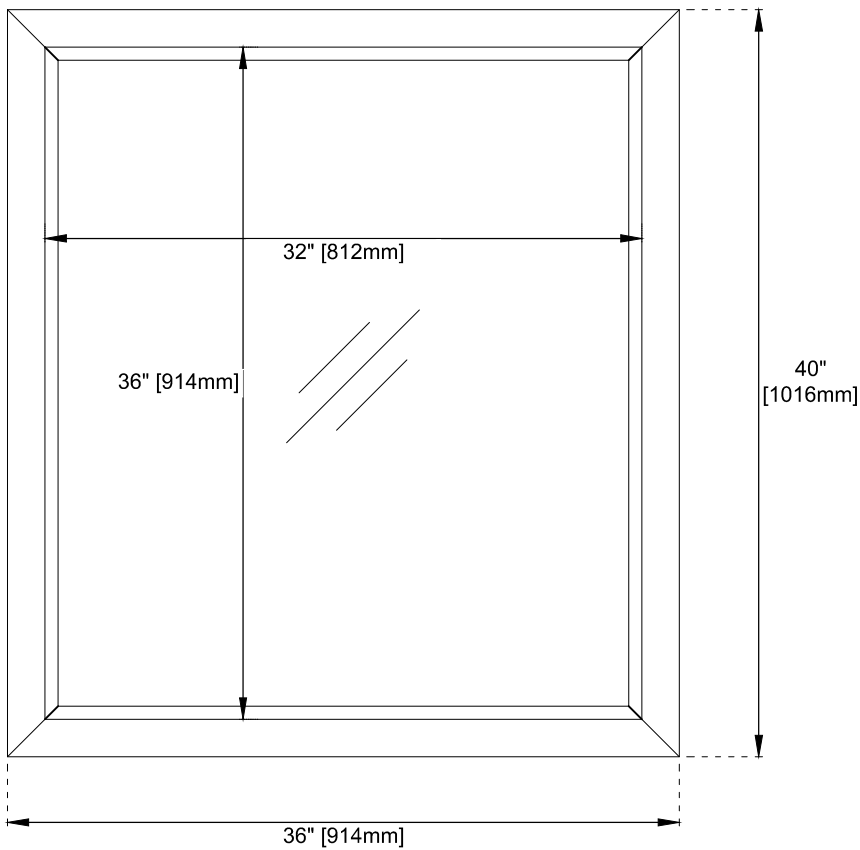

# 36" Glenbrooke Rectangular Mirror

735-M36-BKO / 735-M36-BW  
735-M36-SC / 735-M36-UGR

**JAMES MARTIN**  
VANITIES™

## Dimension

Width: 36"

Depth: 7/8"

Height: 40"

Visit website for warranty and installation information  
[www.jamesmartinvanities.com](http://www.jamesmartinvanities.com)

Version: 202212

# 36" Glenbrooke Rectangular Mirror

735-M36-BKO / 735-M36-BW  
735-M36-SC / 735-M36-UGR

**JAMES MARTIN**  
VANITIES™

Top View

Front View

Side View

Visit website for warranty and installation information  
[www.jamesmartinvanities.com](http://www.jamesmartinvanities.com)