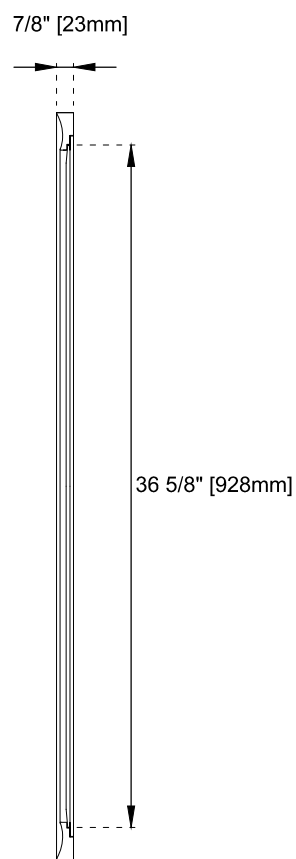

26" Glenbrooke Rectangular Mirror

JAMES MARTIN
VANITIES™

735-M26-LNO

Features

Materials

Solids (Species): Ash

Veneers: N/A

Panels: Plywood

Bevel on Mirror: 1"

Dimension

Width: 26"

Depth: 7/8"

Height: 40"

Visit website for warranty and installation information
www.jamesmartinvanities.com

Version: 202212

26" Glenbrooke Rectangular Mirror

JAMES MARTIN
VANITIES™

735-M26-LNO

Top View

Front View

Side View

Visit website for warranty and installation information
www.jamesmartinvanities.com

Version:202212