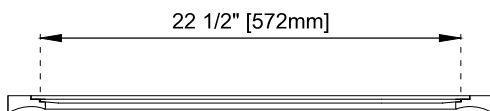

26" Glenbrooke Rectangular Mirror

JAMES MARTIN
VANITIES™

735-M26-LNO

Top View