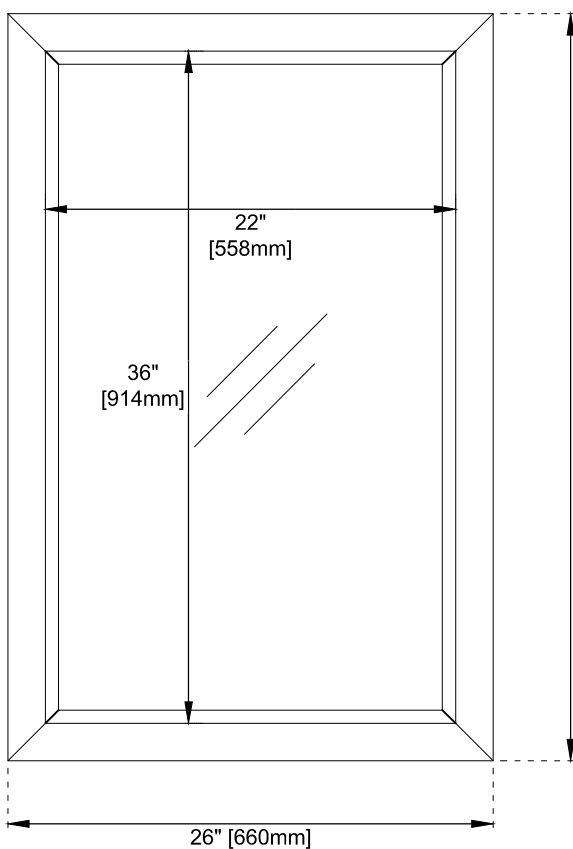

26" Glenbrooke Rectangular Mirror

JAMES MARTIN
VANITIES™

735-M26-LNO

Top View

Front View

Side View

Visit website for warranty and installation information
www.jamesmartinvanities.com

Version:202212