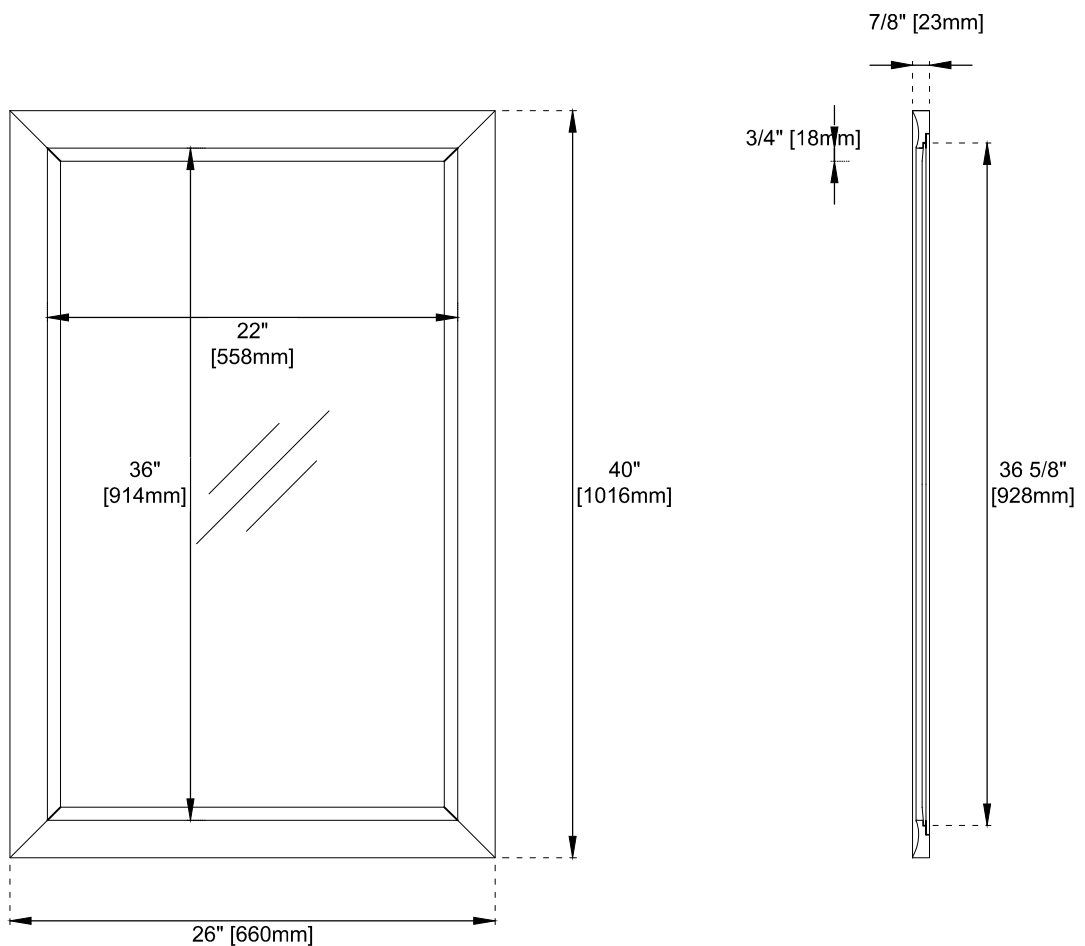

Top View

Front View

Side View

Visit website for warranty and installation information
www.jamesmartinvanities.com

Version:202212