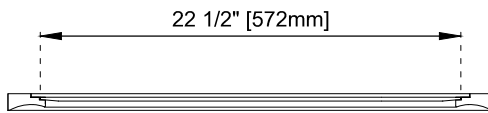

26" Glenbrooke Rectangular Mirror

JAMES MARTIN
VANITIES™

735-M26-BNM / 735-M26-COK