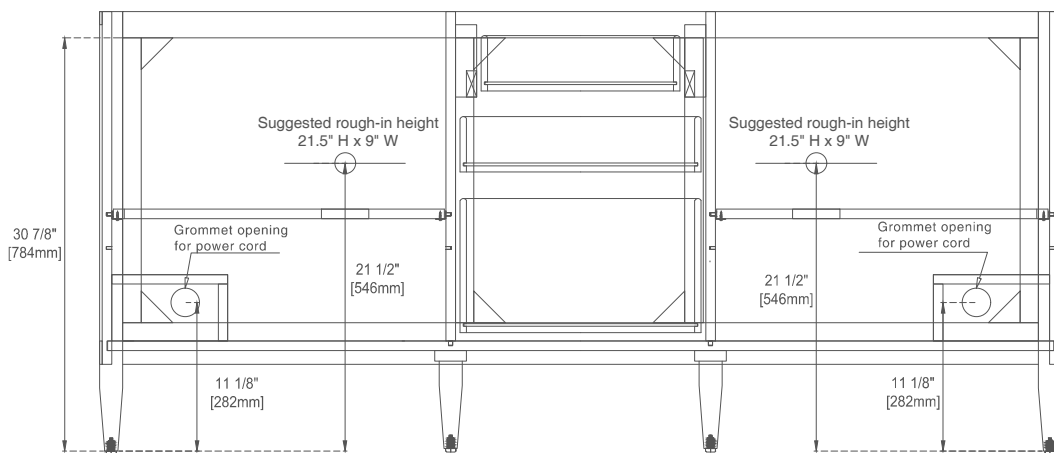

Depth: 23-1/2"

Height: 32-7/8"

Rough-In Height: 21-1/2"

Visit website for warranty and installation information

www.jamesmartinvanities.com

72" MYRRIN VANITY

485-V72-BW

485-V72-CBO

485-V72-WLT

JAMES MARTIN VANITIES

Knob

Top View

Bamboo Drawer Organizer
In the Top Drawer

Front View

All dimensions are nominal

Diagrams are of cabinet only-James Martin Optional Countertops and sinks are not shown

Visit website for warranty and installation information
www.jamesmartinvanities.com

72" MYRRIN VANITY

485-V72-BW

485-V72-CBO

485-V72-WLT

JAMES MARTIN VANITIES

Side View 1

Side View 2

All dimensions are nominal

Diagrams are of cabinet only - James Martin Optional Countertops and sinks are not shown

Visit website for warranty and installation information
www.jamesmartinvanities.com