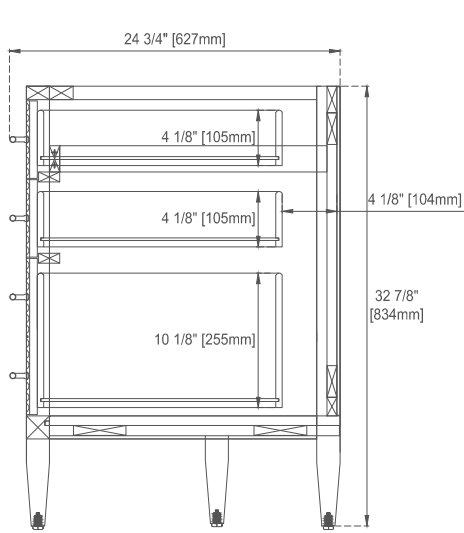

Depth: 23-1/2"

Height: 32-7/8"

Rough-In Height: 21-1/2"

Visit website for warranty and installation information

www.jamesmartinvanities.com

72" MYRRIN VANITY

485-V72-BW

485-V72-CBO

485-V72-WLT

JAMES MARTIN VANITIES

Knob

Top View

Bamboo Drawer Organizer
In the Top Drawer

Front View

All dimensions are nominal

Diagrams are of cabinet only-James Martin Optional Countertops and sinks are not shown

Visit website for warranty and installation information
www.jamesmartinvanities.com

72" MYRRIN VANITY

485-V72-BW

485-V72-CBO

485-V72-WLT

JAMES MARTIN VANITIES

Side View 1

Side View 2

All dimensions are nominal

Diagrams are of cabinet only - James Martin Optional Countertops and sinks are not shown

Visit website for warranty and installation information
www.jamesmartinvanities.com