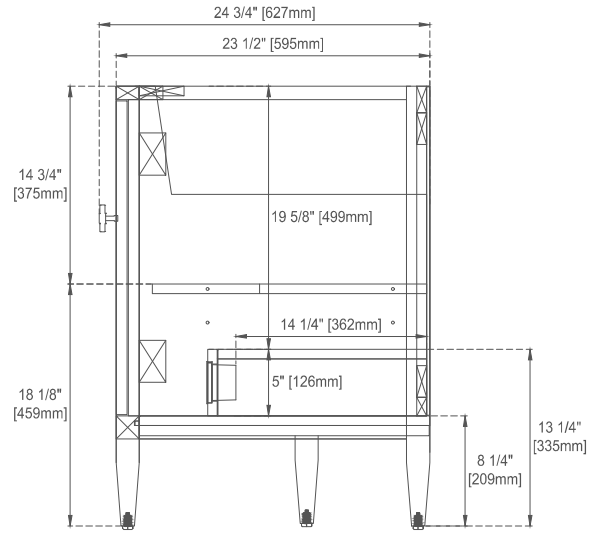

Depth: 23-1/2"

Height: 32-7/8"

Rough-In Height: 21-1/2"

Visit website for warranty and installation information

www.jamesmartinvanities.com

72" MYRRIN VANITY

485-V72-BW

485-V72-CBO

485-V72-WLT

JAMES MARTIN VANITIES

Knob

Top View

Bamboo Drawer Organizer
In the Top Drawer

Front View

All dimensions are nominal

Diagrams are of cabinet only-James Martin Optional Countertops and sinks are not shown

Visit website for warranty and installation information
www.jamesmartinvanities.com

72" MYRRIN VANITY

485-V72-BW

485-V72-CBO

485-V72-WLT

JAMES MARTIN VANITIES

Side View 1

Side View 2

All dimensions are nominal

Diagrams are of cabinet only - James Martin Optional Countertops and sinks are not shown

Visit website for warranty and installation information
www.jamesmartinvanities.com