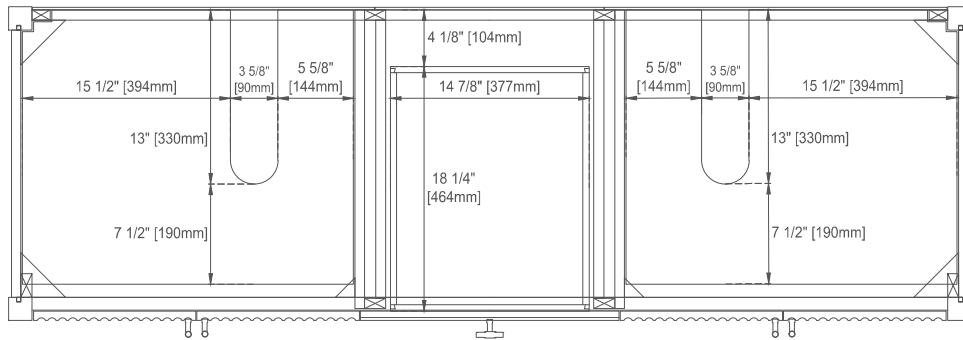

Hardware Material and Finish: Zinc Alloy in Champagne Brass Color

Fits Drain Hole Size: 1-3/4"

Full Extension, Soft Close Glides

European Soft Close Hinges

Aluminum Laminate Drawer Liners

Dimension

Width: 71-7/8"

Depth: 23-1/2"

Height: 32-7/8"

Rough-In Height: 21-1/2"

Visit website for warranty and installation information

www.jamesmartinvanities.com

72" MYRRIN VANITY

485-V72-BW

485-V72-CBO

485-V72-WLT

JAMES MARTIN VANITIES

Knob

Top View

Bamboo Drawer Organizer
In the Top Drawer

Front View

All dimensions are nominal

Diagrams are of cabinet only-James Martin Optional Countertops and sinks are not shown