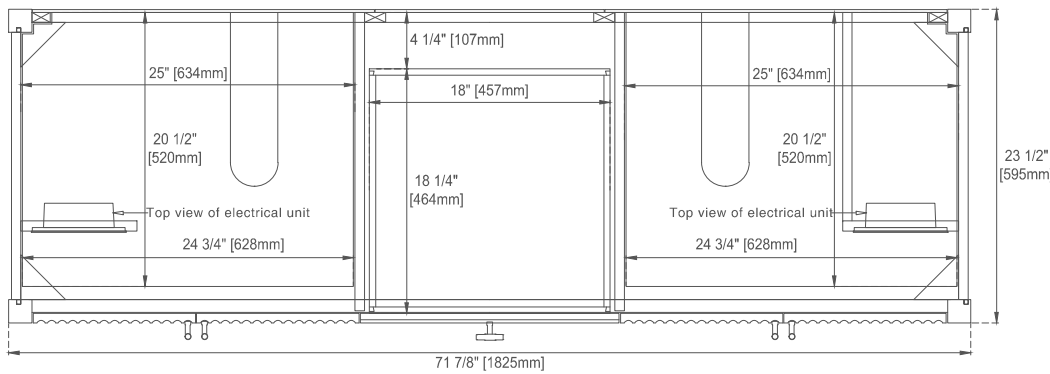

Number of Drawers: Three

Number of Tip Outs: NO

USB/Power Component: YES (ETL5011080)

Cord Length: 6'6"

Bamboo Storage Tray: YES

Assembly Required: NO

Drawer Box Material and Construction: 12mm Plywood/English Dovetail Joinery

Hardware Material and Finish: Zinc Alloy in Champagne Brass Color

Fits Drain Hole Size: 1-3/4"

Full Extension, Soft Close Glides

European Soft Close Hinges

Aluminum Laminate Drawer Liners

Dimension

Width: 71-7/8"

Depth: 23-1/2"

Height: 32-7/8"

Rough-In Height: 21-1/2"

Visit website for warranty and installation information

www.jamesmartinvanities.com

72" MYRRIN VANITY

485-V72-BW

485-V72-CBO

485-V72-WLT

JAMES MARTIN VANITIES

Knob

Top View

Bamboo Drawer Organizer
In the Top Drawer

Front View

All dimensions are nominal

Diagrams are of cabinet only-James Martin Optional Countertops and sinks are not shown