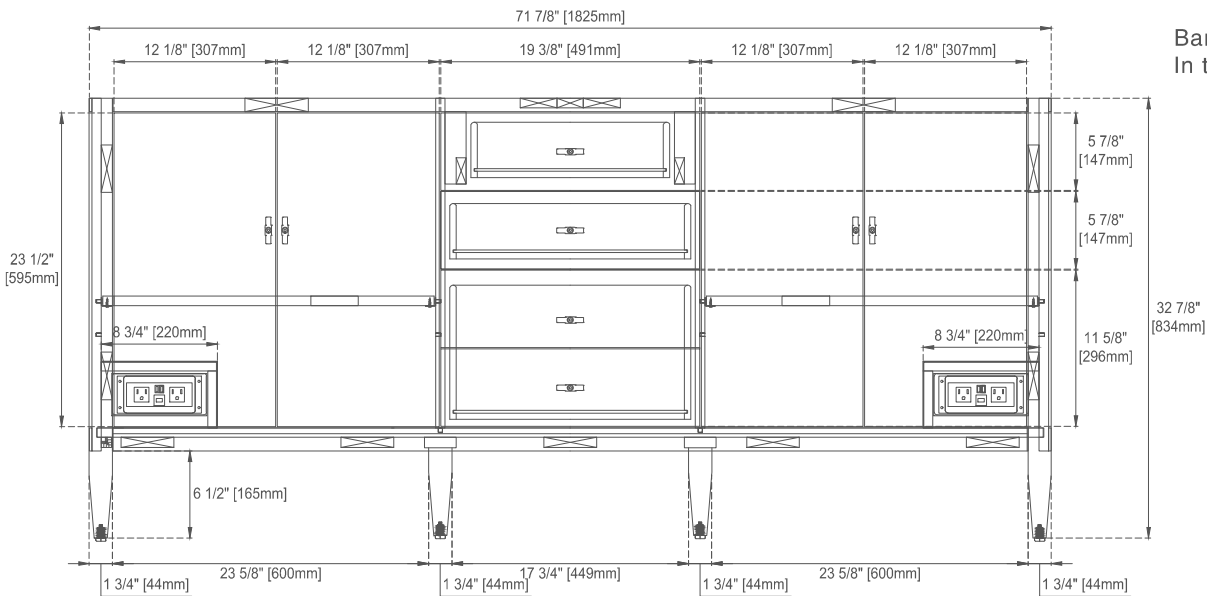

Number of Drawers: Three

Number of Tip Outs: NO

USB/Power Component: YES (ETL5011080)

Cord Length: 6'6"

Bamboo Storage Tray: YES

Assembly Required: NO

Drawer Box Material and Construction: 12mm Plywood/English Dovetail Joinery

Hardware Material and Finish: Zinc Alloy in Champagne Brass Color

Fits Drain Hole Size: 1-3/4"

Full Extension, Soft Close Glides

European Soft Close Hinges

Aluminum Laminate Drawer Liners

Dimension

Width: 71-7/8"

Depth: 23-1/2"

Height: 32-7/8"

Rough-In Height: 21-1/2"

Visit website for warranty and installation information

www.jamesmartinvanities.com

72" MYRRIN VANITY

485-V72-BW

485-V72-CBO

485-V72-WLT

JAMES MARTIN VANITIES

Knob

Top View

Bamboo Drawer Organizer
In the Top Drawer

Front View

All dimensions are nominal

Diagrams are of cabinet only-James Martin Optional Countertops and sinks are not shown