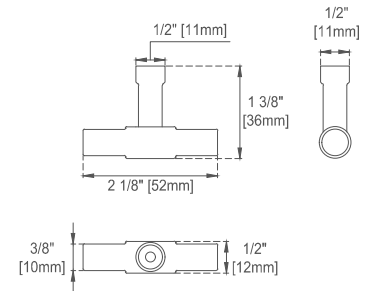

Number of Drawers: Three

Number of Tip Outs: NO

USB/Power Component: YES (ETL5011080)

Cord Length: 6'6"

Bamboo Storage Tray: YES

Assembly Required: NO

Drawer Box Material and Construction: 12mm Plywood/English Dovetail Joinery

Hardware Material and Finish: Zinc Alloy in Champagne Brass Color

Fits Drain Hole Size: 1-3/4"

Full Extension, Soft Close Glides

European Soft Close Hinges

Aluminum Laminate Drawer Liners

Dimension

Width: 71-7/8"

Depth: 23-1/2"

Height: 32-7/8"

Rough-In Height: 21-1/2"

Visit website for warranty and installation information

www.jamesmartinvanities.com

72" MYRRIN VANITY

485-V72-BW

485-V72-CBO

485-V72-WLT

JAMES MARTIN VANITIES

Knob

Top View

Bamboo Drawer Organizer
In the Top Drawer

Front View

All dimensions are nominal

Diagrams are of cabinet only-James Martin Optional Countertops and sinks are not shown