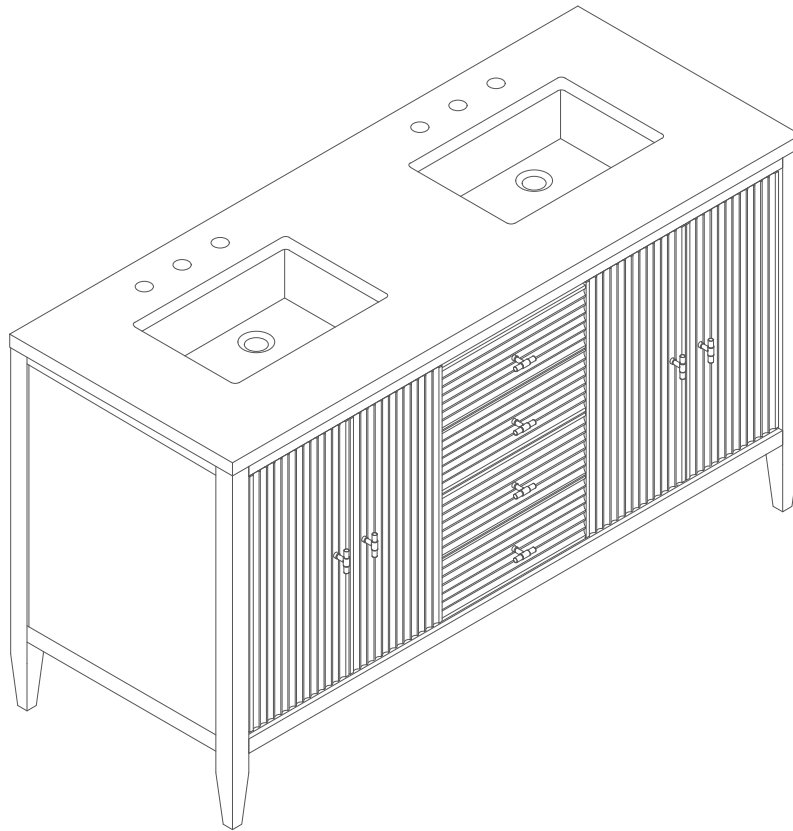

72" MYRRIN VANITY

485-V72-BW

485-V72-CBO

485-V72-WLT

JAMES MARTIN

VANITIES

Features and Materials

Solids: BW-Yellow Poplar; CBO-Ash; WLT-Rubberwood

Veneers: CBO-Ash; WLT-Walnut

Panels: Plywood

Installation Type: Floor Standing

Number of Basins: Two

Vanity Top Included: NO, Optional 3cm Tops Available with Sinks

Basins Included: NO

Overflow: Yes, front

Number of Doors: Four

Number of Drawers: Three

Number of Tip Outs: NO

USB/Power Component: YES (ETL5011080)

Cord Length: 6'6"

Bamboo Storage Tray: YES

Assembly Required: NO

Drawer Box Material and Construction: 12mm Plywood/English Dovetail Joinery

Hardware Material and Finish: Zinc Alloy in Champagne Brass Color

Fits Drain Hole Size: 1-3/4"

Full Extension, Soft Close Glides

European Soft Close Hinges

Aluminum Laminate Drawer Liners

Dimension

Width: 71-7/8"