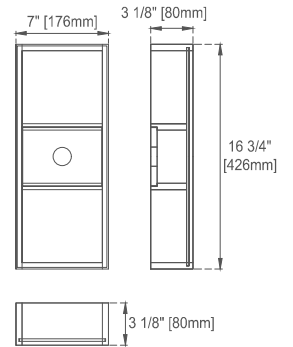

Number of Drawers: Three

Number of Tip Outs: NO

USB/Power Component: YES (ETL5011080)

Cord Length: 6'6"

Bamboo Storage Tray: YES

Assembly Required: NO

Drawer Box Material and Construction: 12mm Plywood/English Dovetail Joinery

Hardware Material and Finish: Zinc Alloy in Champagne Brass Color

Fits Drain Hole Size: 1-3/4"

Full Extension, Soft Close Glides

European Soft Close Hinges

Aluminum Laminate Drawer Liners

Dimension

Width: 71-7/8"

Depth: 23-1/2"

Height: 32-7/8"

Rough-In Height: 21-1/2"

Visit website for warranty and installation information

www.jamesmartinvanities.com

72" MYRRIN VANITY

485-V72-BW

485-V72-CBO

485-V72-WLT

JAMES MARTIN VANITIES

Knob

Top View

Bamboo Drawer Organizer
In the Top Drawer

Front View

All dimensions are nominal

Diagrams are of cabinet only-James Martin Optional Countertops and sinks are not shown