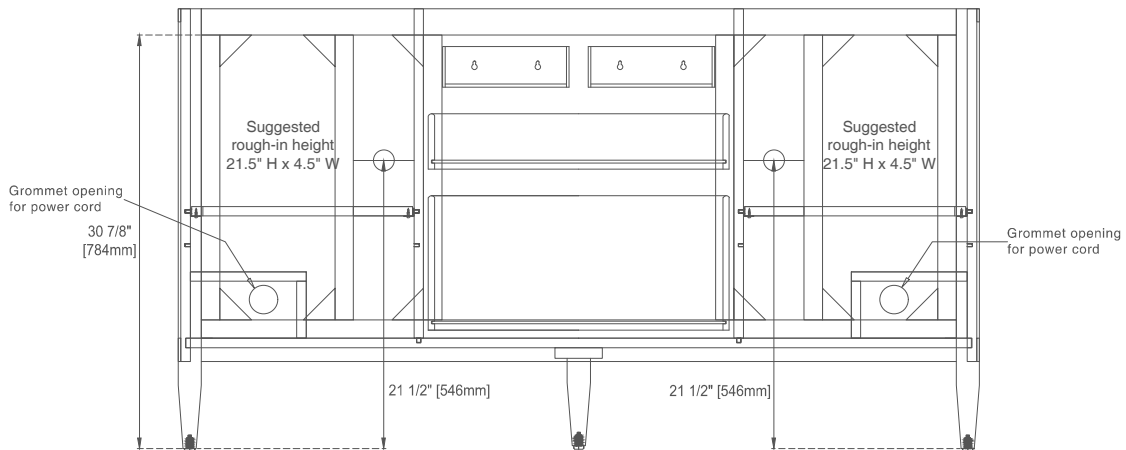

Fits Drain Hole Size: 1-3/4"

Full Extension, Soft Close Glides

European Soft Close Hinges

Aluminum Laminate Drawer Liners

Dimension

Width: 59-7/8"

Depth: 23-1/2"

Height: 32-7/8"

Rough-In Height: 21-1/2"

Visit website for warranty and installation information
www.jamesmartinvanities.com

60"D MYRRIN VANITY

485-V60D-BW
 485-V60D-CBO
 485-V60D-WLT

JAMES MARTIN VANITIES

Knob

Top View

Bamboo Drawer Organizer
 In the Top Drawer

Front View

All dimensions are nominal

Diagrams are of cabinet only—James Martin Optional Countertops and sinks are not shown

Visit website for warranty and installation information
www.jamesmartinvanities.com

60"D MYRRIN VANITY

485-V60D-BW

485-V60D-CBO

485-V60D-WLT

JAMES MARTIN VANITIES

Side View 2

Back View

All dimensions are nominal