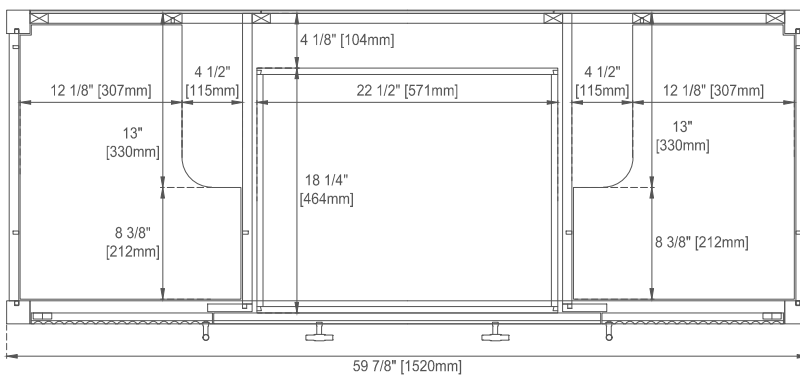

Fits Drain Hole Size: 1-3/4"

Full Extension, Soft Close Glides

European Soft Close Hinges

Aluminum Laminate Drawer Liners

Dimension

Width: 59-7/8"

Depth: 23-1/2"

Height: 32-7/8"

Rough-In Height: 21-1/2"

Visit website for warranty and installation information
www.jamesmartinvanities.com

60"D MYRRIN VANITY

485-V60D-BW
 485-V60D-CBO
 485-V60D-WLT

JAMES MARTIN VANITIES

Knob

Top View

Bamboo Drawer Organizer
 In the Top Drawer

Front View

All dimensions are nominal

Diagrams are of cabinet only—James Martin Optional Countertops and sinks are not shown

Visit website for warranty and installation information
www.jamesmartinvanities.com

60"D MYRRIN VANITY

485-V60D-BW

485-V60D-CBO

485-V60D-WLT

JAMES MARTIN VANITIES

Side View 2

Back View

All dimensions are nominal