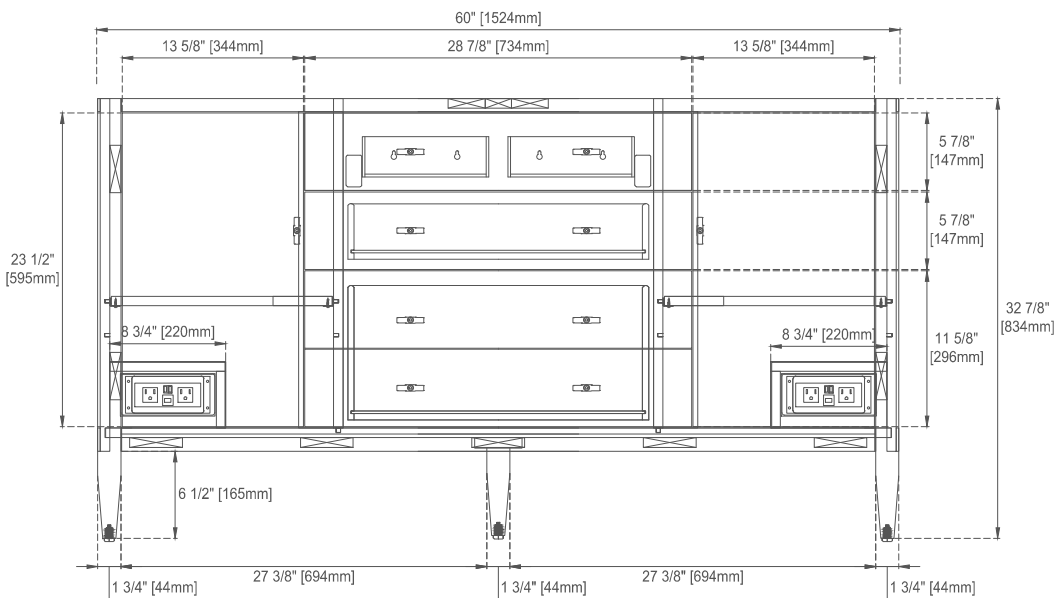

Fits Drain Hole Size: 1-3/4"

Full Extension, Soft Close Glides

European Soft Close Hinges

Aluminum Laminate Drawer Liners

Dimension

Width: 59-7/8"

Depth: 23-1/2"

Height: 32-7/8"

Rough-In Height: 21-1/2"

Visit website for warranty and installation information
www.jamesmartinvanities.com

60"D MYRRIN VANITY

485-V60D-BW
 485-V60D-CBO
 485-V60D-WLT

JAMES MARTIN VANITIES

Knob

Top View

Bamboo Drawer Organizer
 In the Top Drawer

Front View

All dimensions are nominal

Diagrams are of cabinet only—James Martin Optional Countertops and sinks are not shown

Visit website for warranty and installation information
www.jamesmartinvanities.com

60"D MYRRIN VANITY

485-V60D-BW

485-V60D-CBO

485-V60D-WLT

JAMES MARTIN VANITIES

Side View 2

Back View

All dimensions are nominal