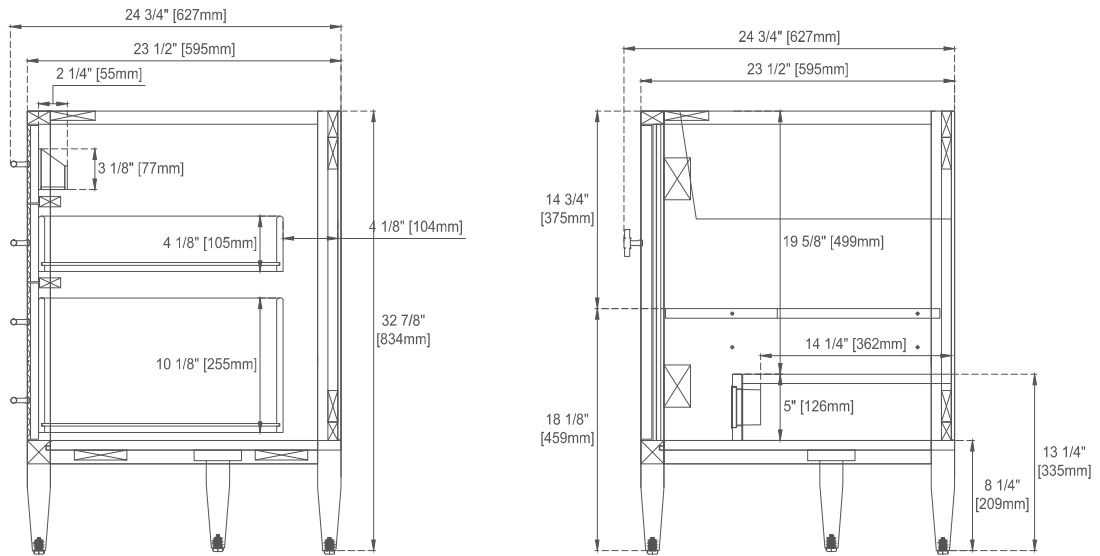

Fits Drain Hole Size: 1-3/4"

Full Extension, Soft Close Glides

European Soft Close Hinges

Aluminum Laminate Drawer Liners

Dimension

Width: 59-7/8"

Depth: 23-1/2"

Height: 32-7/8"

Rough-In Height: 21-1/2"

Visit website for warranty and installation information
www.jamesmartinvanities.com

60"D MYRRIN VANITY

485-V60D-BW
 485-V60D-CBO
 485-V60D-WLT

JAMES MARTIN VANITIES

Knob

Top View

Bamboo Drawer Organizer
 In the Top Drawer

Front View

All dimensions are nominal

Diagrams are of cabinet only—James Martin Optional Countertops and sinks are not shown

Visit website for warranty and installation information
www.jamesmartinvanities.com

60"D MYRRIN VANITY

485-V60D-BW

485-V60D-CBO

485-V60D-WLT

JAMES MARTIN VANITIES

Side View 2

Back View

All dimensions are nominal