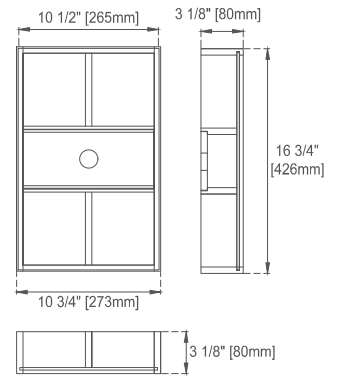

Fits Drain Hole Size: 1-3/4"

Full Extension, Soft Close Glides

European Soft Close Hinges

Aluminum Laminate Drawer Liners

Dimension

Width: 59-7/8"

Depth: 23-1/2"

Height: 32-7/8"

Rough-In Height: 21-1/2"

Visit website for warranty and installation information
www.jamesmartinvanities.com

60"D MYRRIN VANITY

485-V60D-BW
 485-V60D-CBO
 485-V60D-WLT

JAMES MARTIN VANITIES

Knob

Top View

Bamboo Drawer Organizer
 In the Top Drawer

Front View

All dimensions are nominal

Diagrams are of cabinet only—James Martin Optional Countertops and sinks are not shown

Visit website for warranty and installation information
www.jamesmartinvanities.com

60"D MYRRIN VANITY

485-V60D-BW

485-V60D-CBO

485-V60D-WLT

JAMES MARTIN VANITIES

Side View 2

Back View

All dimensions are nominal