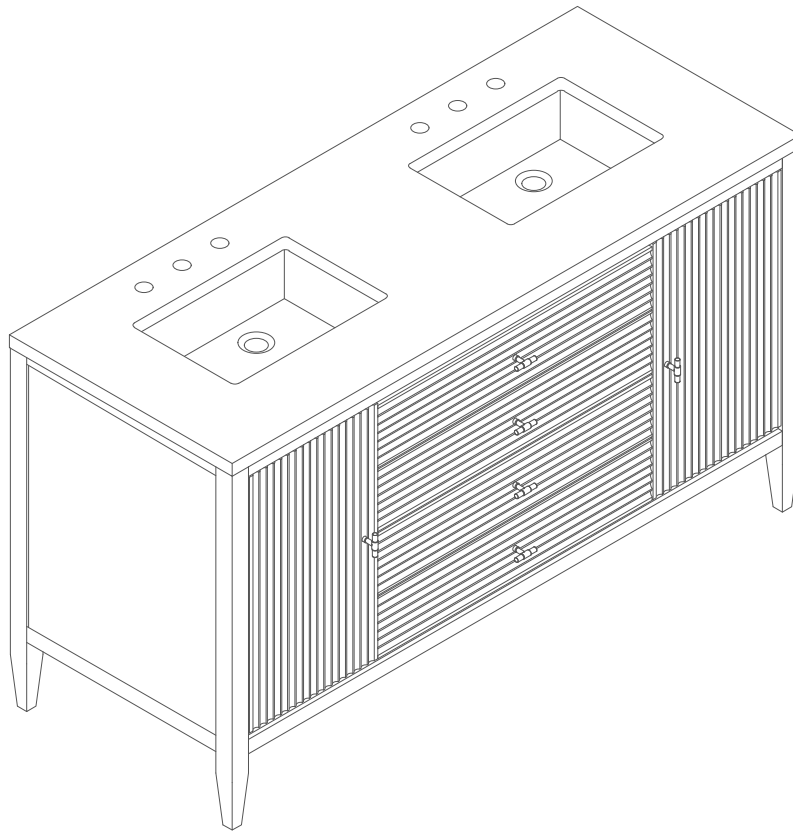

60"D MYRRIN VANITY

485-V60D-BW

485-V60D-CBO

485-V60D-WLT

JAMES MARTIN
VANITIES

Features and Materials

Solids: BW-Yellow Poplar; CBO-Ash; WLT-Rubberwood

Veneers: CBO-Ash; WLT-Walnut

Panels: Plywood

Installation Type: Floor Standing

Number of Basins: Two

Vanity Top Included: NO, Optional 3cm Tops Available with Sinks

Basins Included: NO

Overflow: Yes, front

Number of Doors: Two

Number of Drawers: Two

Number of Tip Outs: Two

USB/Power Component: YES (ETL5011080)

Cord Length: 6'6"

Bamboo Storage Tray: YES

Assembly Required: NO

Drawer Box Material and Construction: 12mm Plywood/English Dovetail Joinery

Hardware Material and Finish: Zinc Alloy in Champagne Brass Color

Fits Drain Hole Size: 1-3/4"

Full Extension, Soft Close Glides

European Soft Close Hinges

Aluminum Laminate Drawer Liners

Dimension

Width: 59-7/8"

Depth: 23-1/2"

Height: 32-7/8"