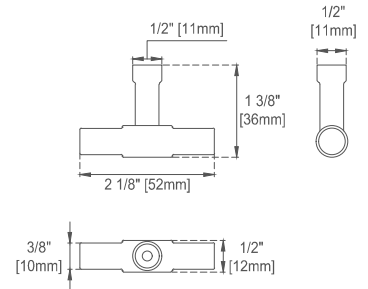

Number of Tip Outs: Two

USB/Power Component: YES (ETL5011080)

Cord Length: 6'6"

Bamboo Storage Tray: YES

Assembly Required: NO

Drawer Box Material and Construction: 12mm Plywood/English Dovetail Joinery

Hardware Material and Finish: Zinc Alloy in Champagne Brass Color

Fits Drain Hole Size: 1-3/4"

Full Extension, Soft Close Glides

European Soft Close Hinges

Aluminum Laminate Drawer Liners

Dimension

Width: 59-7/8"

Depth: 23-1/2"

Height: 32-7/8"

Rough-In Height: 21-1/2"

Visit website for warranty and installation information
www.jamesmartinvanities.com

60"D MYRRIN VANITY

485-V60D-BW
 485-V60D-CBO
 485-V60D-WLT

JAMES MARTIN VANITIES

Knob

Top View

Bamboo Drawer Organizer
 In the Top Drawer

60"D MYRRIN VANITY

485-V60D-BW

485-V60D-CBO

485-V60D-WLT

JAMES MARTIN VANITIES

Side View 2

Back View

All dimensions are nominal