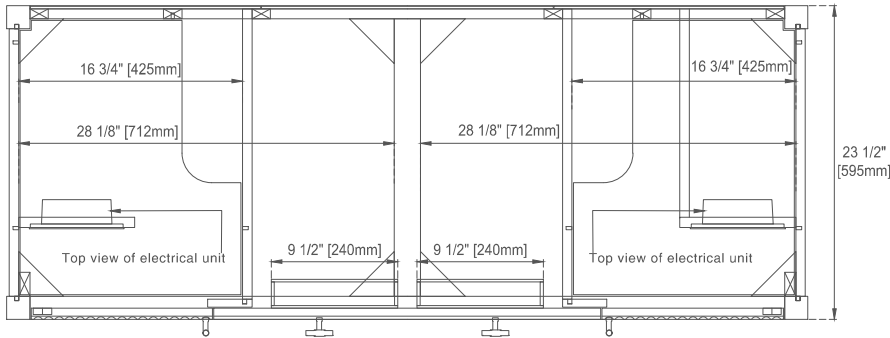

Number of Tip Outs: Two

USB/Power Component: YES (ETL5011080)

Cord Length: 6'6"

Bamboo Storage Tray: YES

Assembly Required: NO

Drawer Box Material and Construction: 12mm Plywood/English Dovetail Joinery

Hardware Material and Finish: Zinc Alloy in Champagne Brass Color

Fits Drain Hole Size: 1-3/4"

Full Extension, Soft Close Glides

European Soft Close Hinges

Aluminum Laminate Drawer Liners

Dimension

Width: 59-7/8"

Depth: 23-1/2"

Height: 32-7/8"

Rough-In Height: 21-1/2"

Visit website for warranty and installation information
www.jamesmartinvanities.com

60"D MYRRIN VANITY

485-V60D-BW
 485-V60D-CBO
 485-V60D-WLT

JAMES MARTIN VANITIES

Knob

Top View

Bamboo Drawer Organizer
 In the Top Drawer

60"D MYRRIN VANITY

485-V60D-BW

485-V60D-CBO

485-V60D-WLT

JAMES MARTIN VANITIES

Side View 2

Back View

All dimensions are nominal