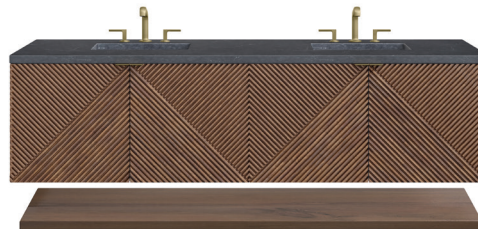

**JAMES MARTIN**  
 VANITIES  
**MARCELLO**

The Marcello Collection offers modern visual drama that boasts practical sensibility. The fluted panels, finished in a warm Chestnut stain over re-sawn Acacia veneers, are accentuated by the precisely mirrored geometrical pattern, which meticulously wraps around to the side panels. Discreetly designed doors with tabbed style Champagne Brass pulls open to an internal drawer and shelf. A coordinating, floating shelf adds visual balance while adding extra storage and a spa-like feel.

Marcello 72" Double Vanity with 2" Floating Shelf with Rohe 26" x 40" Mirror in Champagne Brass - 715-M26-CB  
 Each pair of doors open to reveal a spacious shelf and internal drawer

-  Carrara White Marble CAR
-  Arctic Fall Solid Surface AF

\*A single faucet hole top in White Zeus with a backsplash is an available option

36" Vanity with Shelf  
 D200-V36-CSN  
 36" W x 23-1/2" D x 19" H  
 Shelf - 35-7/8" W x 21-1/4" D x 2" H

48" Vanity with Shelf  
 D200-V48-CSN  
 48" W x 23-1/2" D x 19" H  
 Shelf - 47-7/8" W x 21-1/4" D x 2" H