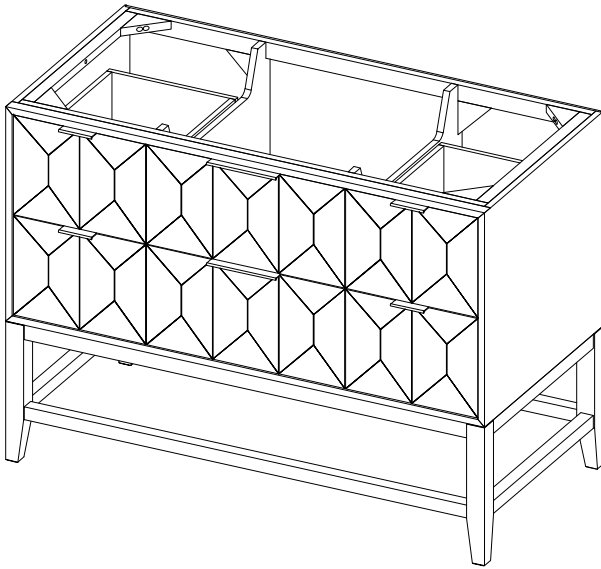

### 48" Emmeline Single Vanity

D100-V48-PBO

### 48" Emmeline Single Vanity

#### Details and Features

- Solids: Ash
- Veneers: Ash
- Panels: Marine MDF
- Installation Type: Free Standing
- Number of Doors: 0
- Number of Drawers: 5
- Tip/Out Drawer: Top Center, with removable bamboo tray
- Assembly Type: Cabinet comes fully assembled
- Removable organizer with aluminum laminate liner
- Drawer Boxes: Ash veneer over Marine MDF
- English Dovetail joinery
- Aluminum Laminate Drawer Liners
- Hardware Material/Finish: Stainless Steel/Champagne Brass
- Full Extension, Soft Close Glides
- Vanity Top: Not Included – Optional 3cm Tops available
- Number of Basins: 1  
(included with optional countertop purchase)
- Adjustable Levelers

#### Dimension

- Width: 47-5/8" (1219mm)
- Depth: 23-1/4" (591mm)
- Height: 34-13/16" (914 mm)
- Rough-In: 21" (534mm)