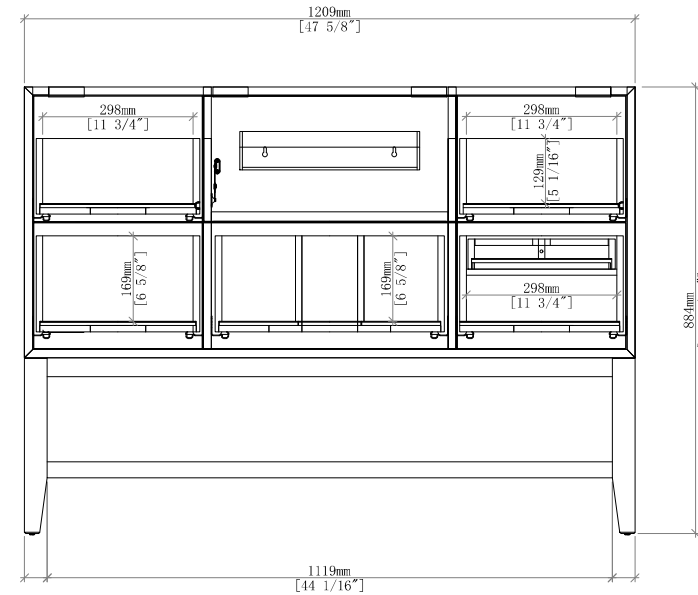

### 48" Emmeline Single Vanity

#### Dimension

- Width: 47-5/8" (1219mm)
- Depth: 23-1/4" (591mm)
- Height: 34-13/16" (914 mm)
- Rough-In: 21" (534mm)

### 48" Emmeline Single Vanity

D100-V48-PBO

Font View

Side View

All dimensions are nominal

Diagrams are of cabinet only-James Martin Optional Countertops and sinks are not shown

Visit website for warranty and installation information

## 48" Emmeline Single Vanity

D100-V48-PBO

Side View 2

Front View

Side View 1

All dimensions are nominal

Diagrams are of cabinet only-James Martin Optional Countertops and sinks are not shown

Visit website for warranty and installation information  
<http://www.jamesmartinvanities.com>