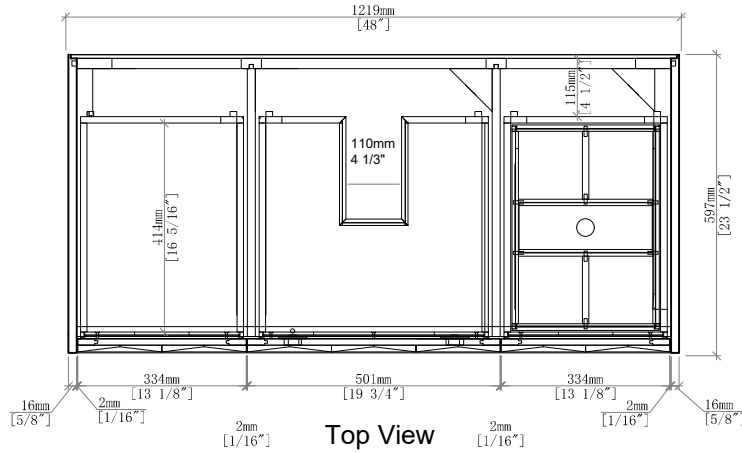

### 48" Emmeline Single Vanity

#### Dimension

- Width: 47-5/8" (1219mm)
- Depth: 23-1/4" (591mm)
- Height: 34-13/16" (914 mm)
- Rough-In: 21" (534mm)

### 48" Emmeline Single Vanity

D100-V48-PBO

Font View

Side View

All dimensions are nominal

Diagrams are of cabinet only-James Martin Optional Countertops and sinks are not shown

Visit website for warranty and installation information

## 48" Emmeline Single Vanity

D100-V48-PBO

Side View 2

Front View

Side View 1

All dimensions are nominal

Diagrams are of cabinet only-James Martin Optional Countertops and sinks are not shown

Visit website for warranty and installation information  
<http://www.jamesmartinvanities.com>