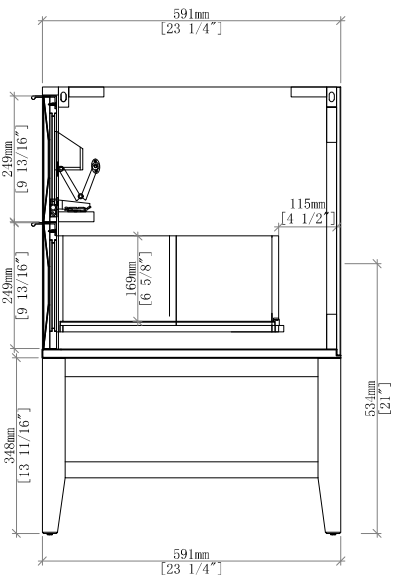

### 48" Emmeline Single Vanity

#### Dimension

- Width: 47-5/8" (1219mm)
- Depth: 23-1/4" (591mm)
- Height: 34-13/16" (914 mm)
- Rough-In: 21" (534mm)

### 48" Emmeline Single Vanity

D100-V48-PBO

Font View

Side View

All dimensions are nominal

Diagrams are of cabinet only-James Martin Optional Countertops and sinks are not shown

Visit website for warranty and installation information

## 48" Emmeline Single Vanity

D100-V48-PBO

Side View 2

Front View

Side View 1

All dimensions are nominal

Diagrams are of cabinet only-James Martin Optional Countertops and sinks are not shown

Visit website for warranty and installation information  
<http://www.jamesmartinvanities.com>