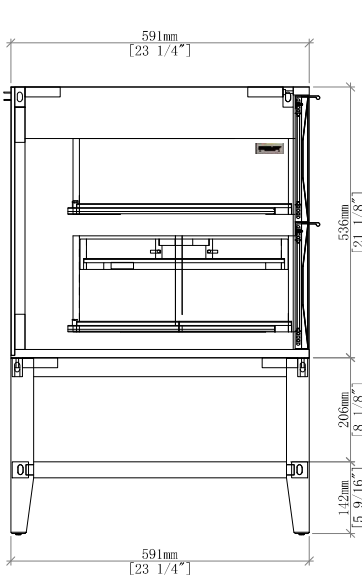

### 48" Emmeline Single Vanity

#### Dimension

- Width: 47-5/8" (1219mm)
- Depth: 23-1/4" (591mm)
- Height: 34-13/16" (914 mm)
- Rough-In: 21" (534mm)

### 48" Emmeline Single Vanity

D100-V48-PBO

Font View

Side View

All dimensions are nominal

Diagrams are of cabinet only-James Martin Optional Countertops and sinks are not shown

Visit website for warranty and installation information

## 48" Emmeline Single Vanity

D100-V48-PBO

Side View 2

Front View

Side View 1

All dimensions are nominal

Diagrams are of cabinet only-James Martin Optional Countertops and sinks are not shown

Visit website for warranty and installation information  
<http://www.jamesmartinvanities.com>