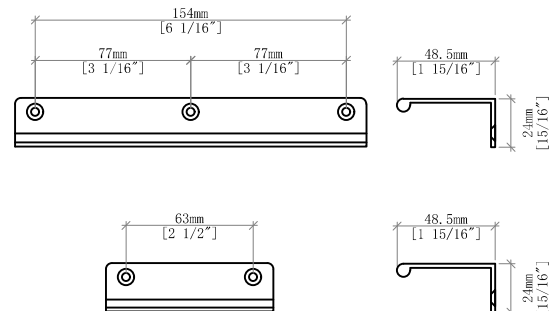

Drawer Edge Pulls