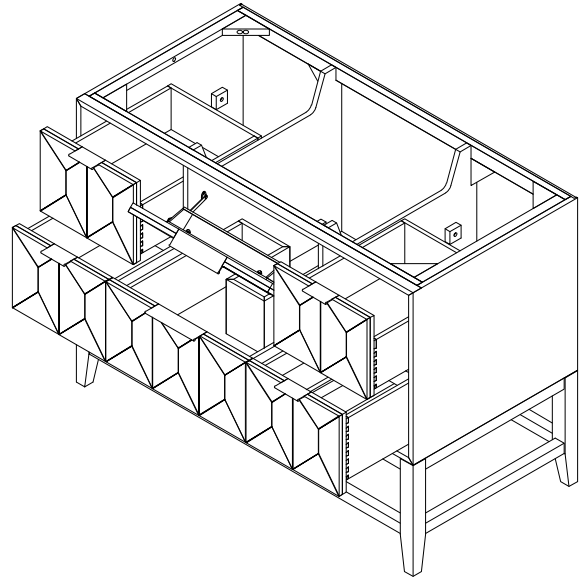

### 48" Emmeline Single Vanity

D100-V48-PBO

### 48" Emmeline Single Vanity

#### Details and Features

- Solids: Ash
- Veneers: Ash
- Panels: Marine MDF
- Installation Type: Free Standing
- Number of Doors: 0
- Number of Drawers: 5
- Tip/Out Drawer: Top Center, with removable bamboo tray
- Assembly Type: Cabinet comes fully assembled
- Removable organizer with aluminum laminate liner
- Drawer Boxes: Ash veneer over Marine MDF
- English Dovetail joinery
- Aluminum Laminate Drawer Liners
- Hardware Material/Finish: Stainless Steel/Champagne Brass
- Full Extension, Soft Close Glides
- Vanity Top: Not Included – Optional 3cm Tops available
- Number of Basins: 1  
(included with optional countertop purchase)
- Adjustable Levelers

#### Dimension

- Width: 47-5/8" (1219mm)
- Depth: 23-1/4" (591mm)
- Height: 34-13/16" (914 mm)
- Rough-In: 21" (534mm)