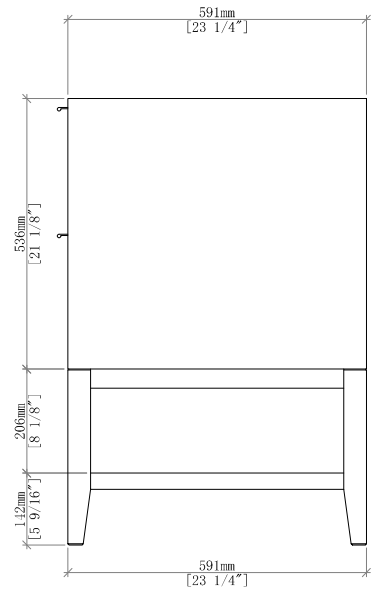

#### Dimension

- Width: 47-5/8" (1219mm)
- Depth: 23-1/4" (591mm)
- Height: 34-13/16" (914 mm)
- Rough-In: 21" (534mm)

#### Drawer Edge Pulls

### 48" Emmeline Single Vanity

D100-V48-PBO

Font View

Side View

All dimensions are nominal

Diagrams are of cabinet only-James Martin Optional Countertops and sinks are not shown

Visit website for warranty and installation information

## 48" Emmeline Single Vanity

D100-V48-PBO

Side View 2

Front View

Side View 1

All dimensions are nominal

Diagrams are of cabinet only-James Martin Optional Countertops and sinks are not shown

Visit website for warranty and installation information  
<http://www.jamesmartinvanities.com>