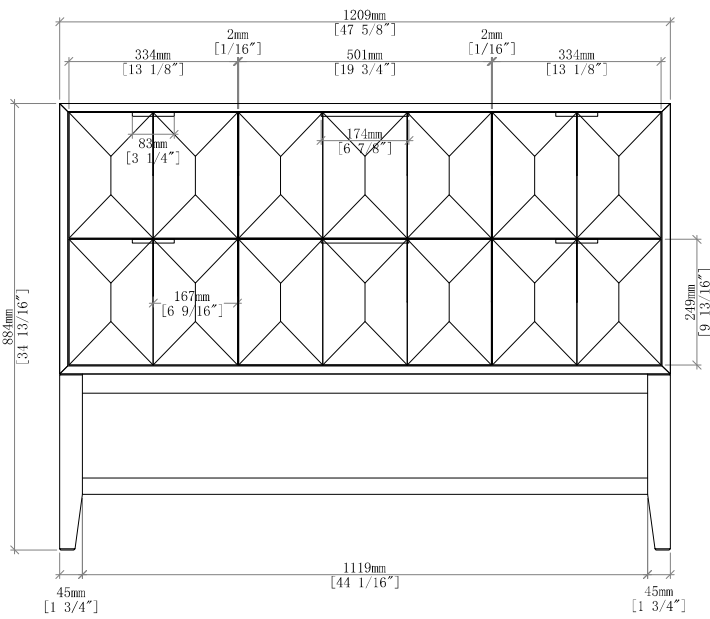

### 48" Emmeline Single Vanity

D100-V48-PBO

### 48" Emmeline Single Vanity

#### Dimension

- Width: 47-5/8" (1219mm)
- Depth: 23-1/4" (591mm)
- Height: 34-13/16" (914 mm)
- Rough-In: 21" (534mm)

### 48" Emmeline Single Vanity

D100-V48-PBO

Font View

Side View

All dimensions are nominal

Diagrams are of cabinet only-James Martin Optional Countertops and sinks are not shown

Visit website for warranty and installation information