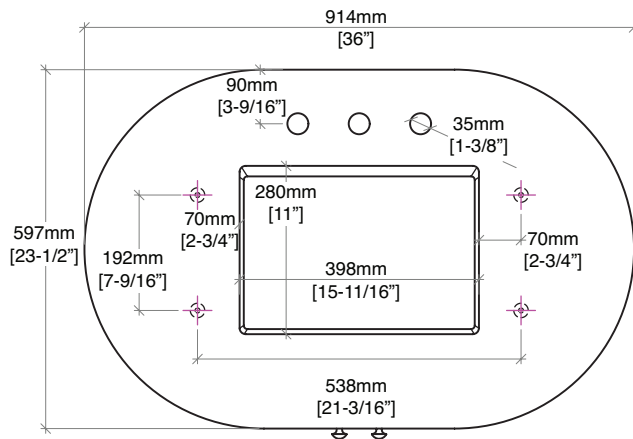

36" Bellamy Single Vanity

D300-V36-RSO

Features

Solids: Oak
Veneers: Oak, random flat cut
Panels: Marine MDF
Base: Powder Coated Steel, Matte Black finish
Top: 18mm Carrara Marble with plywood support
Shelf: One, adjustable
Porcelain Sink with overflow
Installation Type: Free Standing
Number of Doors: 2
Number of Drawers: 0
Assembly Required: Yes – sink installation
Hardware Finish: Matte Black
Number of Basins: 1 (ships separately)

Dimensions

Width: 36" (914 mm)
Depth: 23-1/5" (597mm)
Height: 36" (914 mm)
Rough-In: 22-3/16" (563 mm)

36" Bellamy Single Vanity

D300-V36-RSO

All dimensions and specifications are nominal and may vary. Use actual products for accuracy in critical situations.
Diagrams are of cabinets and tops only – does not include sink.

36" Bellamy Single Vanity

D300-V36-RSO

All dimensions and specifications are nominal and may vary. Use actual products for accuracy in critical situations.
 Diagrams are of cabinets and tops only – does not include sink.