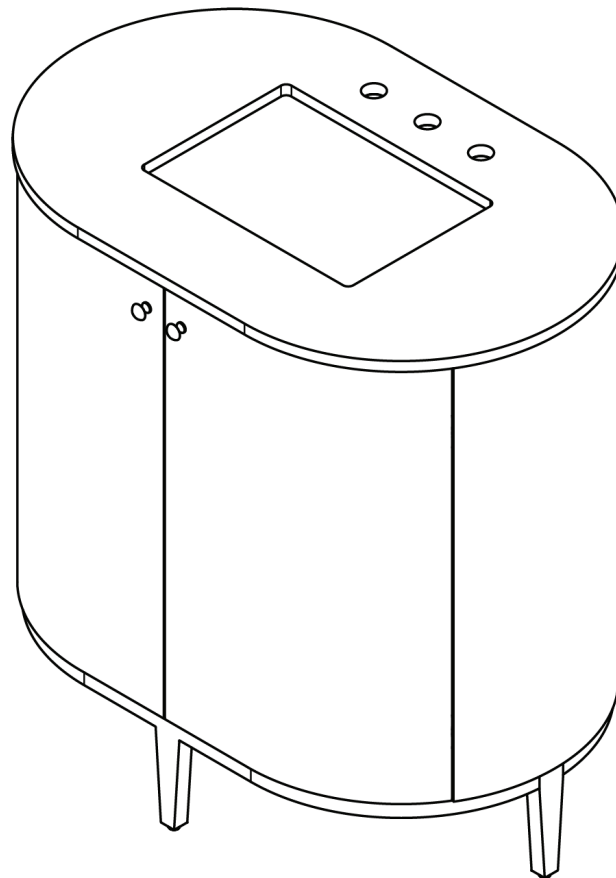

36" Bellamy Single Vanity

D300-V36-RSO

Features

Solids: Oak
Veneers: Oak, random flat cut
Panels: Marine MDF
Base: Powder Coated Steel, Matte Black finish
Top: 18mm Carrara Marble with plywood support
Shelf: One, adjustable
Porcelain Sink with overflow
Installation Type: Free Standing
Number of Doors: 2
Number of Drawers: 0
Assembly Required: Yes – sink installation
Hardware Finish: Matte Black
Number of Basins: 1 (ships separately)

Dimensions

Width: 36" (914 mm)
Depth: 23-1/5" (597mm)
Height: 36" (914 mm)
Rough-In: 22-3/16" (563 mm)

36" Bellamy Single Vanity

D300-V36-RSO

All dimensions and specifications are nominal and may vary. Use actual products for accuracy in critical situations.
Diagrams are of cabinets and tops only – does not include sink.

36" Bellamy Single Vanity

D300-V36-RSO

All dimensions and specifications are nominal and may vary. Use actual products for accuracy in critical situations.
 Diagrams are of cabinets and tops only – does not include sink.