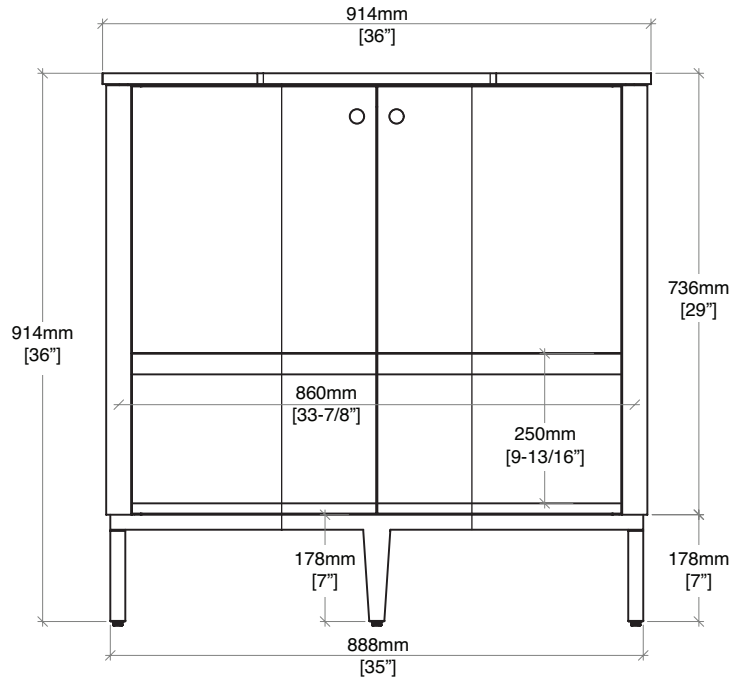

36" Bellamy Single Vanity

D300-V36-RSO

Features

Solids: Oak
Veneers: Oak, random flat cut
Panels: Marine MDF
Base: Powder Coated Steel, Matte Black finish
Top: 18mm Carrara Marble with plywood support
Shelf: One, adjustable
Porcelain Sink with overflow
Installation Type: Free Standing
Number of Doors: 2
Number of Drawers: 0
Assembly Required: Yes – sink installation
Hardware Finish: Matte Black
Number of Basins: 1 (ships separately)

Dimensions

Width: 36" (914 mm)
Depth: 23-1/5" (597mm)
Height: 36" (914 mm)
Rough-In: 22-3/16" (563 mm)

36" Bellamy Single Vanity

D300-V36-RSO

All dimensions and specifications are nominal and may vary. Use actual products for accuracy in critical situations.
Diagrams are of cabinets and tops only – does not include sink.

36" Bellamy Single Vanity

D300-V36-RSO

All dimensions and specifications are nominal and may vary. Use actual products for accuracy in critical situations.
 Diagrams are of cabinets and tops only – does not include sink.