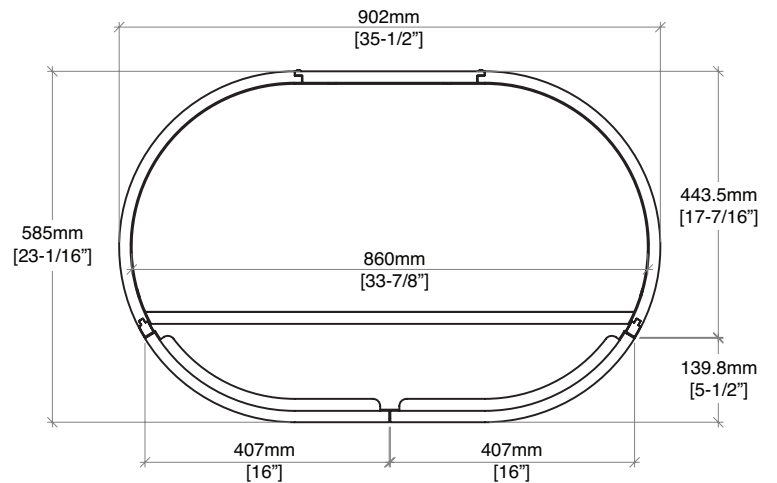

36" Bellamy Single Vanity

D300-V36-RSO

Features

Solids: Oak
Veneers: Oak, random flat cut
Panels: Marine MDF
Base: Powder Coated Steel, Matte Black finish
Top: 18mm Carrara Marble with plywood support
Shelf: One, adjustable
Porcelain Sink with overflow
Installation Type: Free Standing
Number of Doors: 2
Number of Drawers: 0
Assembly Required: Yes – sink installation
Hardware Finish: Matte Black
Number of Basins: 1 (ships separately)

Dimensions

Width: 36" (914 mm)
Depth: 23-1/5" (597mm)
Height: 36" (914 mm)
Rough-In: 22-3/16" (563 mm)

36" Bellamy Single Vanity

D300-V36-RSO

All dimensions and specifications are nominal and may vary. Use actual products for accuracy in critical situations.
Diagrams are of cabinets and tops only – does not include sink.

36" Bellamy Single Vanity

D300-V36-RSO

All dimensions and specifications are nominal and may vary. Use actual products for accuracy in critical situations.
 Diagrams are of cabinets and tops only – does not include sink.