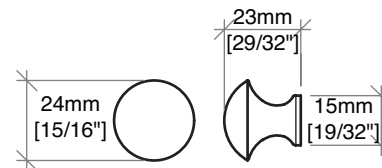

36" Bellamy Single Vanity

D300-V36-RSO

Features

Solids: Oak
Veneers: Oak, random flat cut
Panels: Marine MDF
Base: Powder Coated Steel, Matte Black finish
Top: 18mm Carrara Marble with plywood support
Shelf: One, adjustable
Porcelain Sink with overflow
Installation Type: Free Standing
Number of Doors: 2
Number of Drawers: 0
Assembly Required: Yes – sink installation
Hardware Finish: Matte Black
Number of Basins: 1 (ships separately)

Dimensions

Width: 36" (914 mm)
Depth: 23-1/5" (597mm)
Height: 36" (914 mm)
Rough-In: 22-3/16" (563 mm)

36" Bellamy Single Vanity

D300-V36-RSO

All dimensions and specifications are nominal and may vary. Use actual products for accuracy in critical situations.
Diagrams are of cabinets and tops only – does not include sink.

36" Bellamy Single Vanity

D300-V36-RSO

All dimensions and specifications are nominal and may vary. Use actual products for accuracy in critical situations.
 Diagrams are of cabinets and tops only – does not include sink.