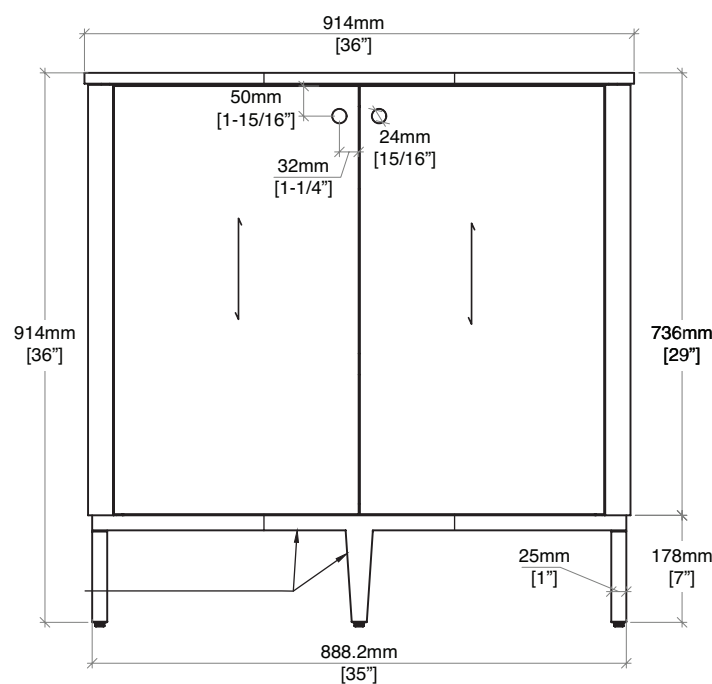

36" Bellamy Single Vanity

D300-V36-RSO

Features

Solids: Oak
Veneers: Oak, random flat cut
Panels: Marine MDF
Base: Powder Coated Steel, Matte Black finish
Top: 18mm Carrara Marble with plywood support
Shelf: One, adjustable
Porcelain Sink with overflow
Installation Type: Free Standing
Number of Doors: 2
Number of Drawers: 0
Assembly Required: Yes – sink installation
Hardware Finish: Matte Black
Number of Basins: 1 (ships separately)

Dimensions

Width: 36" (914 mm)
Depth: 23-1/5" (597mm)
Height: 36" (914 mm)
Rough-In: 22-3/16" (563 mm)

36" Bellamy Single Vanity

D300-V36-RSO

All dimensions and specifications are nominal and may vary. Use actual products for accuracy in critical situations.
Diagrams are of cabinets and tops only – does not include sink.

36" Bellamy Single Vanity

D300-V36-RSO

All dimensions and specifications are nominal and may vary. Use actual products for accuracy in critical situations.
 Diagrams are of cabinets and tops only – does not include sink.