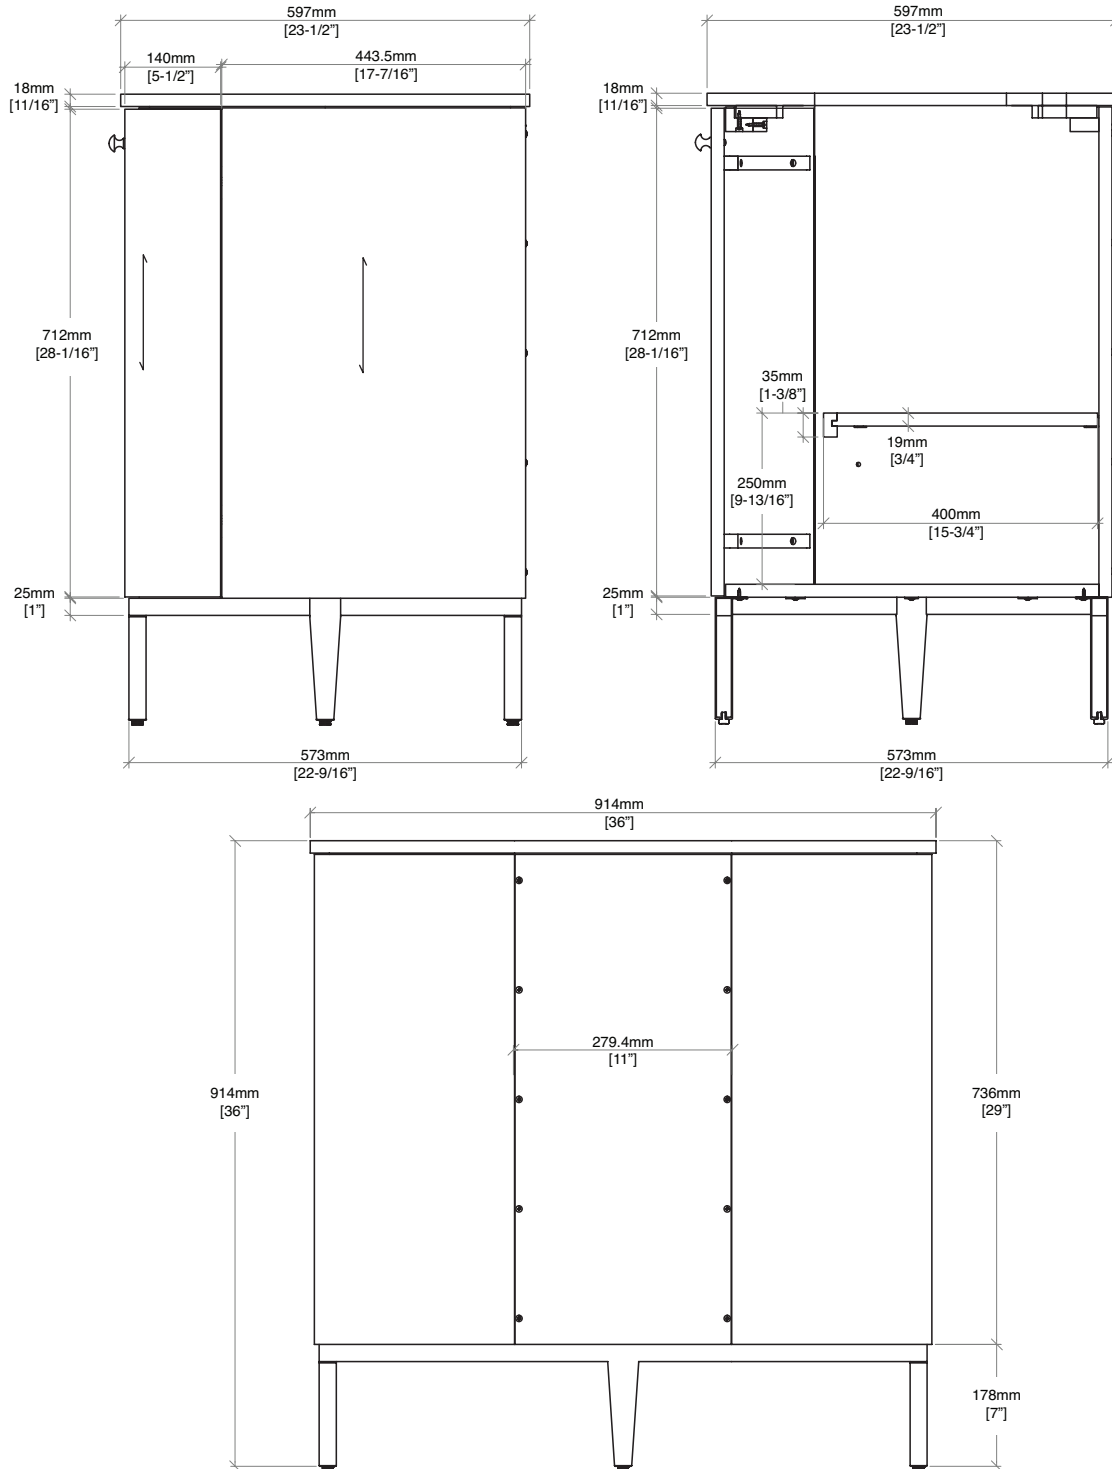

36" Bellamy Single Vanity

D300-V36-RSO

Features

Solids: Oak
Veneers: Oak, random flat cut
Panels: Marine MDF
Base: Powder Coated Steel, Matte Black finish
Top: 18mm Carrara Marble with plywood support
Shelf: One, adjustable
Porcelain Sink with overflow
Installation Type: Free Standing
Number of Doors: 2
Number of Drawers: 0
Assembly Required: Yes – sink installation
Hardware Finish: Matte Black
Number of Basins: 1 (ships separately)

Dimensions

Width: 36" (914 mm)
Depth: 23-1/5" (597mm)
Height: 36" (914 mm)
Rough-In: 22-3/16" (563 mm)

36" Bellamy Single Vanity

D300-V36-RSO

All dimensions and specifications are nominal and may vary. Use actual products for accuracy in critical situations.
Diagrams are of cabinets and tops only – does not include sink.

36" Bellamy Single Vanity

D300-V36-RSO

All dimensions and specifications are nominal and may vary. Use actual products for accuracy in critical situations.
 Diagrams are of cabinets and tops only – does not include sink.