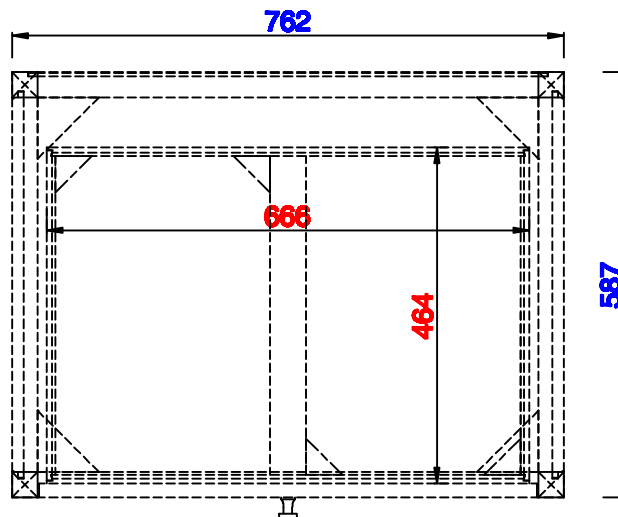

30"

Item Number:  
E645-DU30-MCA  
E645-DU30-GW

JAMES MARTIN

VANITIES™

Addison 30" Countertop Unit (Makeup Counter)  
Diagrams with Dimensions  
page 01 of 03

**NOTE ONE: Countertops are not shown in these diagrams. (Cabinet Only)**

Please consult our website for Countertop Diagrams: [www.jamesmartinvanities.com](http://www.jamesmartinvanities.com)

Version:202010

762mm

Item Number:  
E645-DU30-MCA  
E645-DU30-GW

JAMES MARTIN Addison 762mm Countertop Unit (Makeup Counter)

Diagrams with Dimensions

page 02 of 03

VANITIES™

**NOTE ONE: Countertops are not shown in these diagrams . (Cabinet Only)**  
Please consult our website for Countertop Diagrams: [www.jamesmartinvanities.com](http://www.jamesmartinvanities.com)

Version:202010

762mm

Item Number:  
E645-DU30-MCA  
E645-DU30-GW

JAMES MARTIN

Addison 762mm Countertop Unit (Makeup Counter)

Diagrams with Dimensions

page 03 of 03

VANITIES™