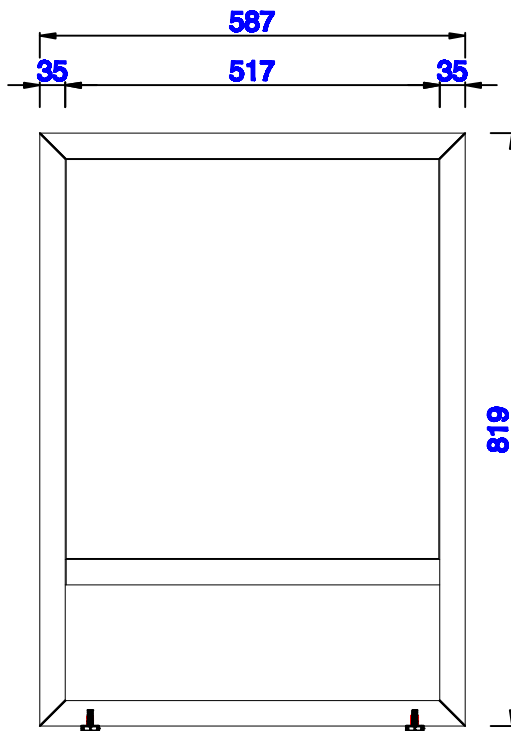

30"

Item Number:  
E645-DU30-MCA  
E645-DU30-GW

JAMES MARTIN

VANITIES™

Addison 30" Countertop Unit (Makeup Counter)  
Diagrams with Dimensions  
page 01 of 03

**NOTE ONE: Countertops are not shown in these diagrams. (Cabinet Only)**

JAMES MARTIN

VANITIES™

Addison 30" Countertop Unit (Makeup Counter)  
Diagrams with Dimensions  
page 02 of 03

**NOTE ONE: Countertops are not shown in these diagrams . (Cabinet Only)**  
Please consult our website for Countertop Diagrams: [www.jamesmartinvanities.com](http://www.jamesmartinvanities.com)

Diagrams with Dimensions

page 02 of 03

VANITIES™

**NOTE ONE: Countertops are not shown in these diagrams . (Cabinet Only)**  
Please consult our website for Countertop Diagrams: [www.jamesmartinvanities.com](http://www.jamesmartinvanities.com)

Version:202010

762mm

Item Number:  
E645-DU30-MCA  
E645-DU30-GW

JAMES MARTIN

Addison 762mm Countertop Unit (Makeup Counter)

Diagrams with Dimensions

page 03 of 03

VANITIES™