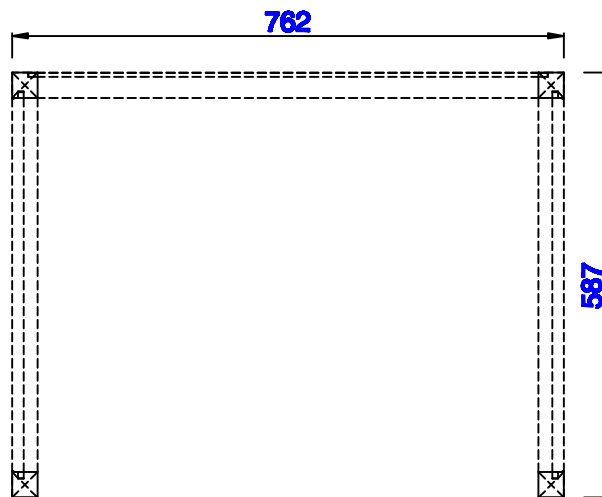

Please consult our website for Countertop Diagrams: [www.jamesmartinvanities.com](http://www.jamesmartinvanities.com)

Version:202010

762mm

Item Number:  
E645-DU30-MCA  
E645-DU30-GW

JAMES MARTIN Addison 762mm Countertop Unit (Makeup Counter)

Diagrams with Dimensions

page 02 of 03

VANITIES™

**NOTE ONE: Countertops are not shown in these diagrams . (Cabinet Only)**  
Please consult our website for Countertop Diagrams: [www.jamesmartinvanities.com](http://www.jamesmartinvanities.com)

Version:202010

762mm

Item Number:  
E645-DU30-MCA  
E645-DU30-GW

JAMES MARTIN

Addison 762mm Countertop Unit (Makeup Counter)

Diagrams with Dimensions

page 03 of 03

VANITIES™