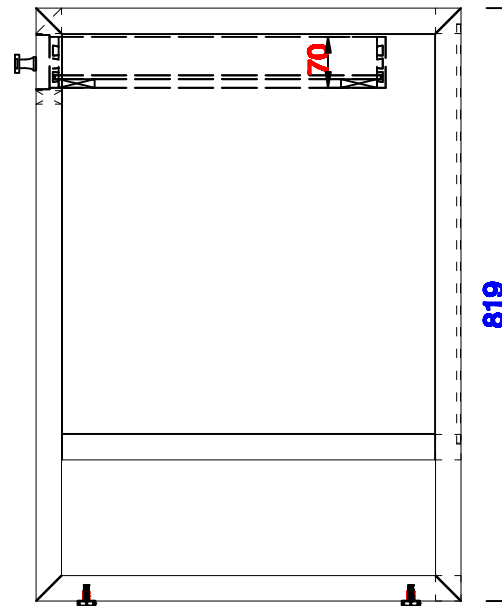

30"

Item Number:  
E645-DU30-MCA  
E645-DU30-GW

JAMES MARTIN

VANITIES™

Addison 30" Countertop Unit (Makeup Counter)  
Diagrams with Dimensions  
page 01 of 03

**NOTE ONE: Countertops are not shown in these diagrams. (Cabinet Only)**

Diagrams with Dimensions

page 02 of 03

VANITIES™

**NOTE ONE: Countertops are not shown in these diagrams . (Cabinet Only)**  
Please consult our website for Countertop Diagrams: [www.jamesmartinvanities.com](http://www.jamesmartinvanities.com)

Version:202010

762mm

Item Number:  
E645-DU30-MCA  
E645-DU30-GW

JAMES MARTIN

Addison 762mm Countertop Unit (Makeup Counter)

Diagrams with Dimensions

page 03 of 03

VANITIES™

**NOTE ONE: Countertops are not shown in these diagrams . (Cabinet Only)**

**NOTE TWO: This cabinet does not have a Backsplash.**

**Please consult our website for Countertop Diagrams: [www.jamesmartinvanities.com](http://www.jamesmartinvanities.com)**