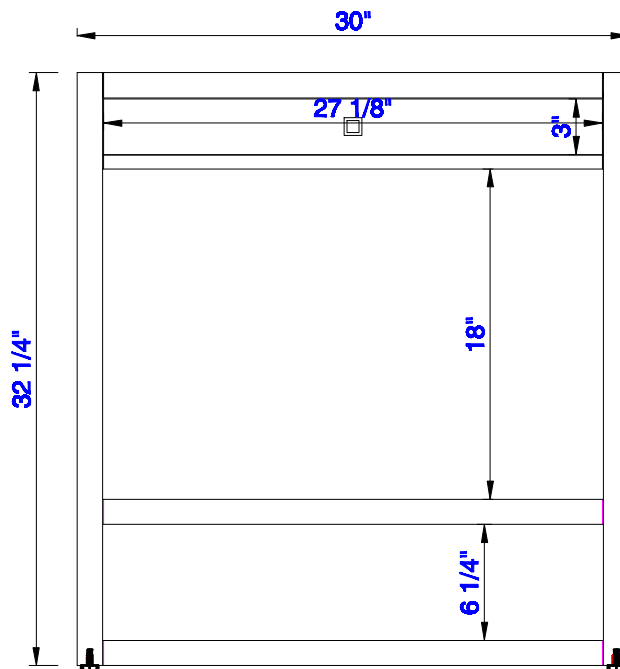

30"

Item Number:  
E645-DU30-MCA  
E645-DU30-GW

JAMES MARTIN

VANITIES™

Addison 30" Countertop Unit (Makeup Counter)  
Diagrams with Dimensions  
page 01 of 03

**NOTE ONE: Countertops are not shown in these diagrams. (Cabinet Only)**

JAMES MARTIN

VANITIES™

Addison 30" Countertop Unit (Makeup Counter)  
Diagrams with Dimensions  
page 02 of 03

**NOTE ONE: Countertops are not shown in these diagrams . (Cabinet Only)**  
Please consult our website for Countertop Diagrams: [www.jamesmartinvanities.com](http://www.jamesmartinvanities.com)

Version:202010

30"

Item Number:  
E645-DU30-MCA  
E645-DU30-GW

JAMES MARTIN

VANITIES™

Addison 30" Countertop Unit (Makeup Counter)  
Diagrams with Dimensions  
page 03 of 03

**NOTE ONE:** Countertops are not shown in these diagrams . (Cabinet Only)

Version:202010

762mm

Item Number:  
E645-DU30-MCA  
E645-DU30-GW

JAMES MARTIN

Addison 762mm Countertop Unit (Makeup Counter)

Diagrams with Dimensions

page 03 of 03

VANITIES™