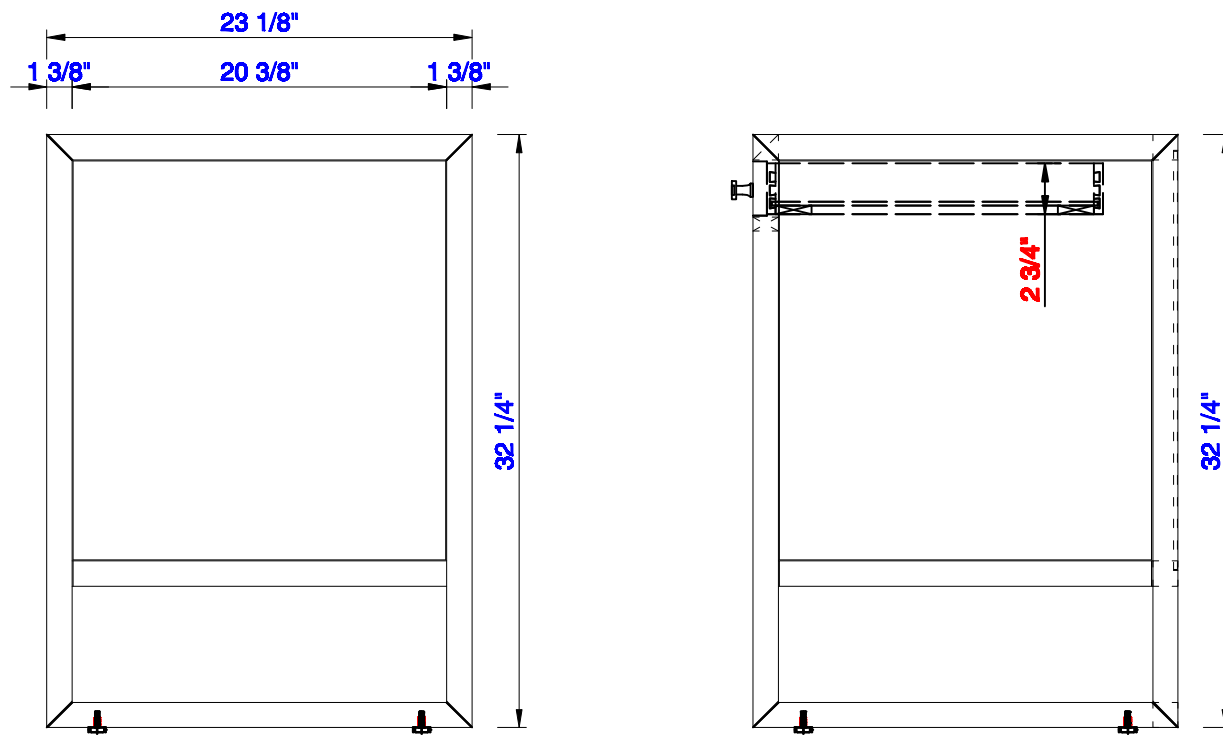

30"

Item Number:  
E645-DU30-MCA  
E645-DU30-GW

JAMES MARTIN

VANITIES™

Addison 30" Countertop Unit (Makeup Counter)  
Diagrams with Dimensions  
page 01 of 03

**NOTE ONE: Countertops are not shown in these diagrams. (Cabinet Only)**

JAMES MARTIN

VANITIES™

Addison 30" Countertop Unit (Makeup Counter)  
Diagrams with Dimensions  
page 02 of 03

**NOTE ONE: Countertops are not shown in these diagrams . (Cabinet Only)**  
Please consult our website for Countertop Diagrams: [www.jamesmartinvanities.com](http://www.jamesmartinvanities.com)

Version:202010

30"

Item Number:  
E645-DU30-MCA  
E645-DU30-GW

JAMES MARTIN

VANITIES™

Addison 30" Countertop Unit (Makeup Counter)  
Diagrams with Dimensions  
page 03 of 03

**NOTE ONE:** Countertops are not shown in these diagrams . (Cabinet Only)

Version:202010

762mm

Item Number:  
E645-DU30-MCA  
E645-DU30-GW

JAMES MARTIN

Addison 762mm Countertop Unit (Makeup Counter)

Diagrams with Dimensions

page 03 of 03

VANITIES™