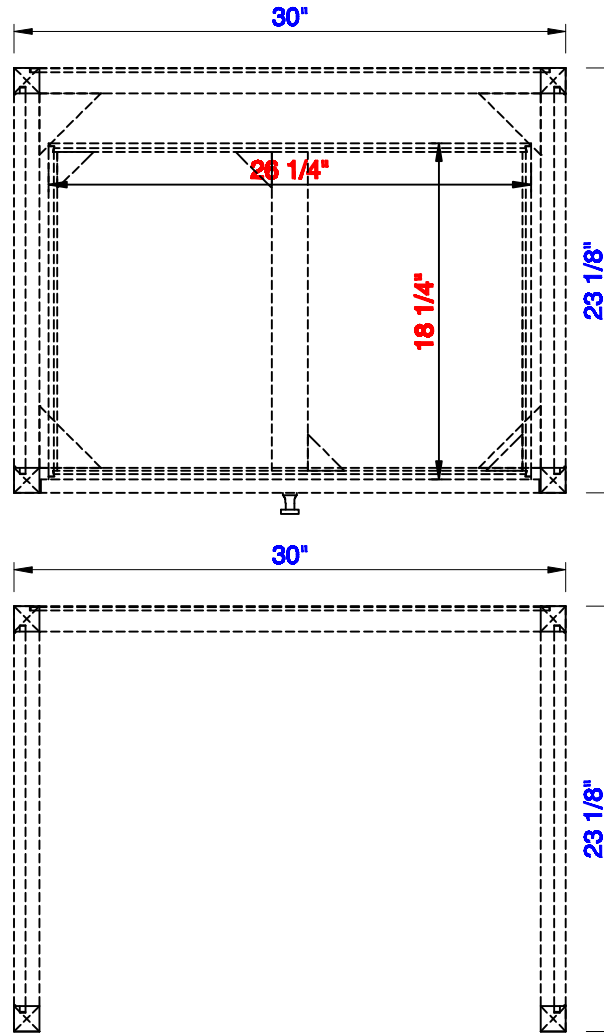

30"

Item Number:  
E645-DU30-MCA  
E645-DU30-GW

JAMES MARTIN

VANITIES™

Addison 30" Countertop Unit (Makeup Counter)  
Diagrams with Dimensions  
page 01 of 03

**NOTE ONE: Countertops are not shown in these diagrams. (Cabinet Only)**

**NOTE TWO: This cabinet does not have a Backsplash.**

**Please consult our website for Countertop Diagrams: [www.jamesmartinvanities.com](http://www.jamesmartinvanities.com)**

**Version:202010**

30"

Item Number:  
E645-DU30-MCA  
E645-DU30-GW

JAMES MARTIN

VANITIES™

Addison 30" Countertop Unit (Makeup Counter)  
Diagrams with Dimensions  
page 02 of 03

**NOTE ONE: Countertops are not shown in these diagrams . (Cabinet Only)**  
Please consult our website for Countertop Diagrams: [www.jamesmartinvanities.com](http://www.jamesmartinvanities.com)

Version:202010

30"

Item Number:  
E645-DU30-MCA  
E645-DU30-GW

JAMES MARTIN

VANITIES™

Addison 30" Countertop Unit (Makeup Counter)  
Diagrams with Dimensions  
page 03 of 03

**NOTE ONE:** Countertops are not shown in these diagrams . (Cabinet Only)