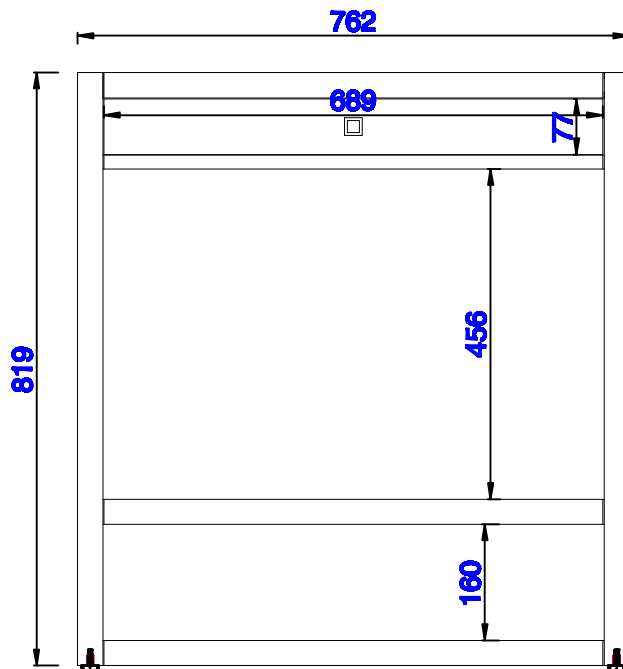

30"

Item Number:  
E645-DU30-MCA  
E645-DU30-GW

JAMES MARTIN

VANITIES™

Addison 30" Countertop Unit (Makeup Counter)  
Diagrams with Dimensions  
page 01 of 03

**NOTE ONE: Countertops are not shown in these diagrams. (Cabinet Only)**

JAMES MARTIN

Addison 762mm Countertop Unit (Makeup Counter)

Diagrams with Dimensions

page 01 of 03

VANITIES™

**NOTE ONE:** Countertops are not shown in these diagrams. (Cabinet Only)

**NOTE TWO:** This cabinet does not have a Backsplash.

Please consult our website for Countertop Diagrams: [www.jamesmartinvanities.com](http://www.jamesmartinvanities.com)

Version:202010

762mm

Item Number:  
E645-DU30-MCA  
E645-DU30-GW

JAMES MARTIN Addison 762mm Countertop Unit (Makeup Counter)

Version:202010

762mm

Item Number:  
E645-DU30-MCA  
E645-DU30-GW

JAMES MARTIN

Addison 762mm Countertop Unit (Makeup Counter)

Diagrams with Dimensions

page 03 of 03

VANITIES™