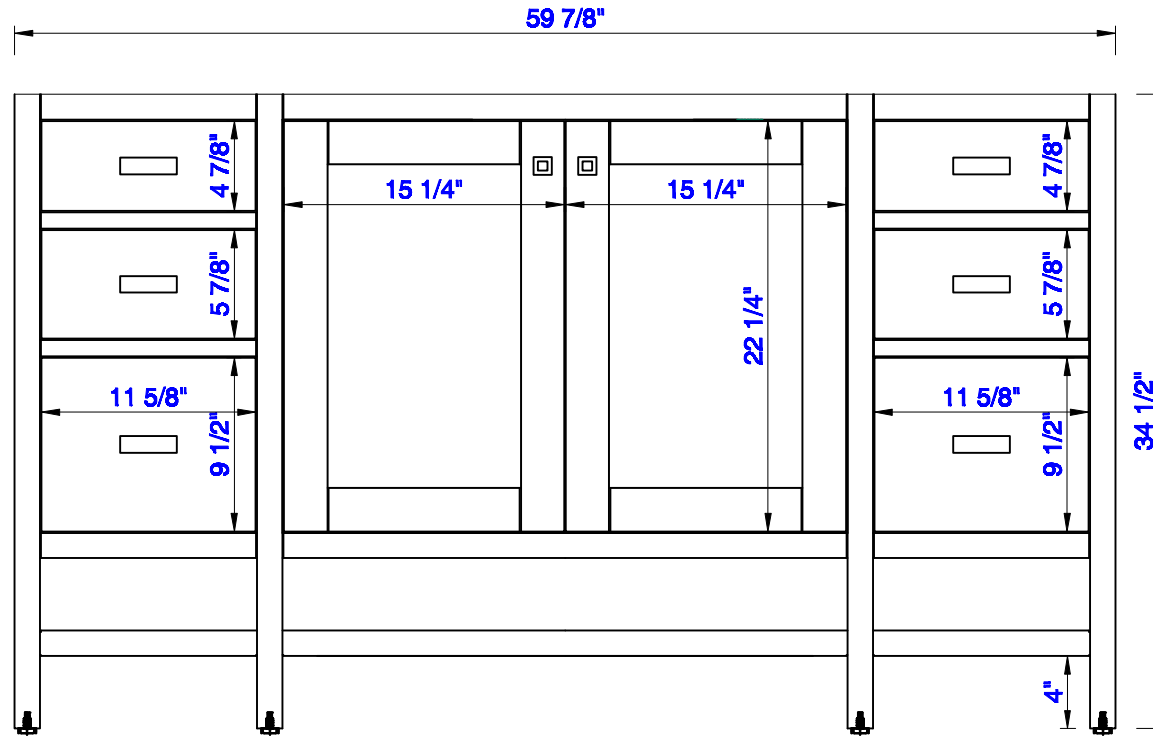

59 7/8"

Item Number:
E444-V60S-MCA

Addison 59 7/8" Single Cabinet
Diagrams with Dimensions
page 01 of 03

NOTE ONE: Countertops are not shown in these diagrams. (Cabinet Only)

NOTE TWO: This vanity does not have a Backsplash.

Please consult our website for Countertop Diagrams: www.jamesmartinvanities.com

Version:202004

59 7/8"

Item Number:
E444-V60S-MCA

Addison 59 7/8" Single Cabinet
Diagrams with Dimensions
page 03 of 03

NOTE ONE: Countertops are not shown in these diagrams. (Cabinet Only)

NOTE TWO: This vanity does not have a Backsplash.

Please consult our website for Countertop Diagrams: www.jamesmartinvanities.com

Version:202004

1520mm

NOTE ONE: Countertops are not shown in these diagrams. (Cabinet Only)

1520mm

NOTE ONE: Countertops are not shown in these diagrams. (Cabinet Only)

NOTE TWO: This vanity does not have a Backsplash.

Please consult our website for Countertop Diagrams: www.jamesmartinvanities.com