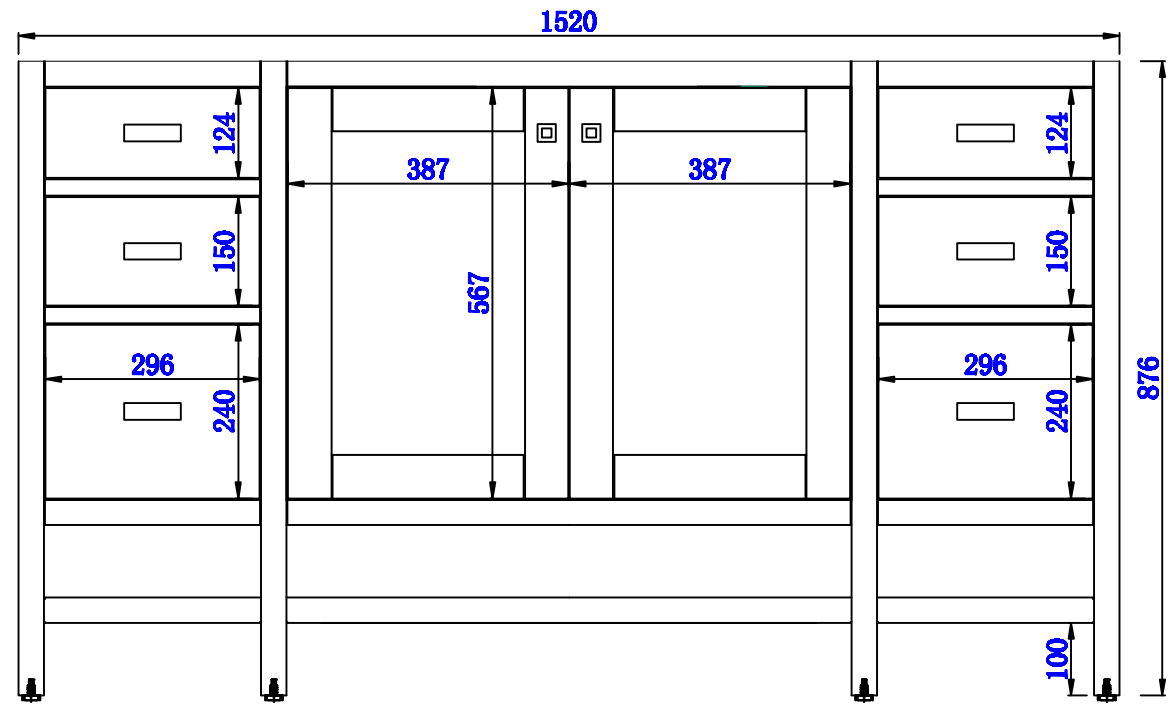

59 7/8"

Item Number:
E444-V60S-MCA

Addison 59 7/8" Single Cabinet
Diagrams with Dimensions
page 01 of 03

NOTE ONE: Countertops are not shown in these diagrams. (Cabinet Only)

NOTE TWO: This vanity does not have a Backsplash.

Please consult our website for Countertop Diagrams: www.jamesmartinvanities.com

Version:202004

59 7/8"

Item Number:
E444-V60S-MCA

Addison 59 7/8" Single Cabinet
Diagrams with Dimensions
page 03 of 03

NOTE ONE: Countertops are not shown in these diagrams. (Cabinet Only)

NOTE TWO: This vanity does not have a Backsplash.

Please consult our website for Countertop Diagrams: www.jamesmartinvanities.com

Version:202004

1520mm

NOTE ONE: Countertops are not shown in these diagrams. (Cabinet Only)

1520mm

NOTE ONE: Countertops are not shown in these diagrams. (Cabinet Only)

NOTE TWO: This vanity does not have a Backsplash.

Please consult our website for Countertop Diagrams: www.jamesmartinvanities.com