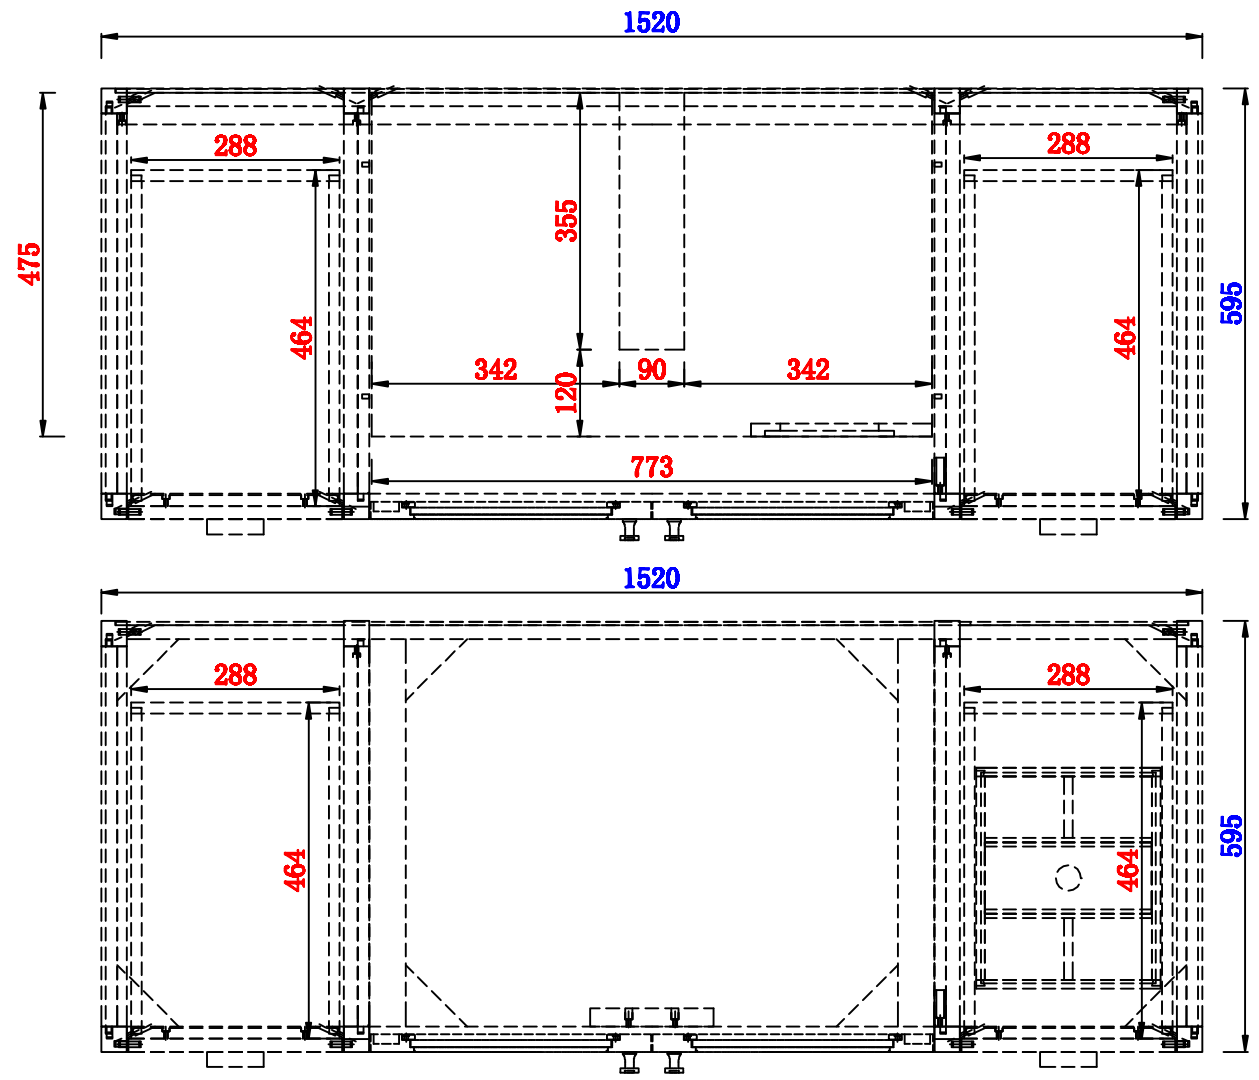

59 7/8"

Item Number:
E444-V60S-MCA

Addison 59 7/8" Single Cabinet
Diagrams with Dimensions
page 01 of 03

NOTE ONE: Countertops are not shown in these diagrams. (Cabinet Only)

NOTE TWO: This vanity does not have a Backsplash.

Please consult our website for Countertop Diagrams: www.jamesmartinvanities.com

Version:202004

59 7/8"

Item Number:
E444-V60S-MCA

Addison 59 7/8" Single Cabinet
Diagrams with Dimensions
page 03 of 03

NOTE ONE: Countertops are not shown in these diagrams. (Cabinet Only)

NOTE TWO: This vanity does not have a Backsplash.

Please consult our website for Countertop Diagrams: www.jamesmartinvanities.com

Version:202004

1520mm

NOTE ONE: Countertops are not shown in these diagrams. (Cabinet Only)

NOTE TWO: This vanity does not have a Backsplash.

Please consult our website for Countertop Diagrams: www.jamesmartinvanities.com

NOTE ONE: Countertops are not shown in these diagrams. (Cabinet Only)
NOTE TWO: Internal Shelves (Shown) are designed to align with sinks in James Martin's Optional Countertops.
Customer's own countertops and sinks may align differently, and modification may be required.
Please consult our website for Countertop Diagrams: www.jamesmartinvanities.com