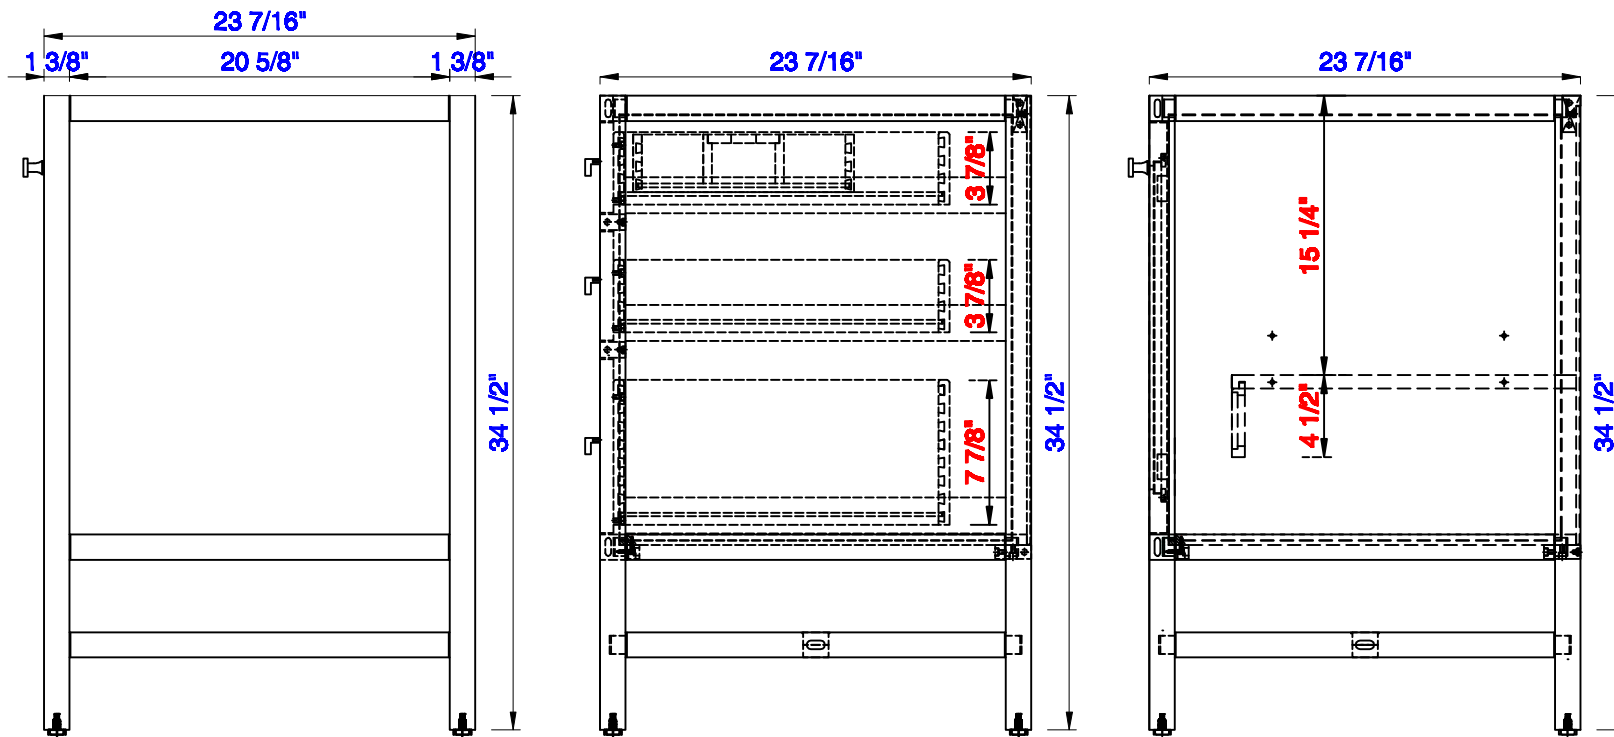

59 7/8"

Item Number:
E444-V60S-MCA

Addison 59 7/8" Single Cabinet
Diagrams with Dimensions
page 01 of 03

NOTE ONE: Countertops are not shown in these diagrams. (Cabinet Only)

NOTE TWO: This vanity does not have a Backsplash.

Please consult our website for Countertop Diagrams: www.jamesmartinvanities.com

Version:202004

59 7/8"

Item Number:
E444-V60S-MCA

Addison 59 7/8" Single Cabinet
Diagrams with Dimensions
page 03 of 03

NOTE ONE: Countertops are not shown in these diagrams. (Cabinet Only)

NOTE TWO: This vanity does not have a Backsplash.

Please consult our website for Countertop Diagrams: www.jamesmartinvanities.com

Version:202004

1520mm

NOTE ONE: Countertops are not shown in these diagrams. (Cabinet Only)

1520mm

NOTE ONE: Countertops are not shown in these diagrams. (Cabinet Only)

NOTE TWO: This vanity does not have a Backsplash.

Please consult our website for Countertop Diagrams: www.jamesmartinvanities.com