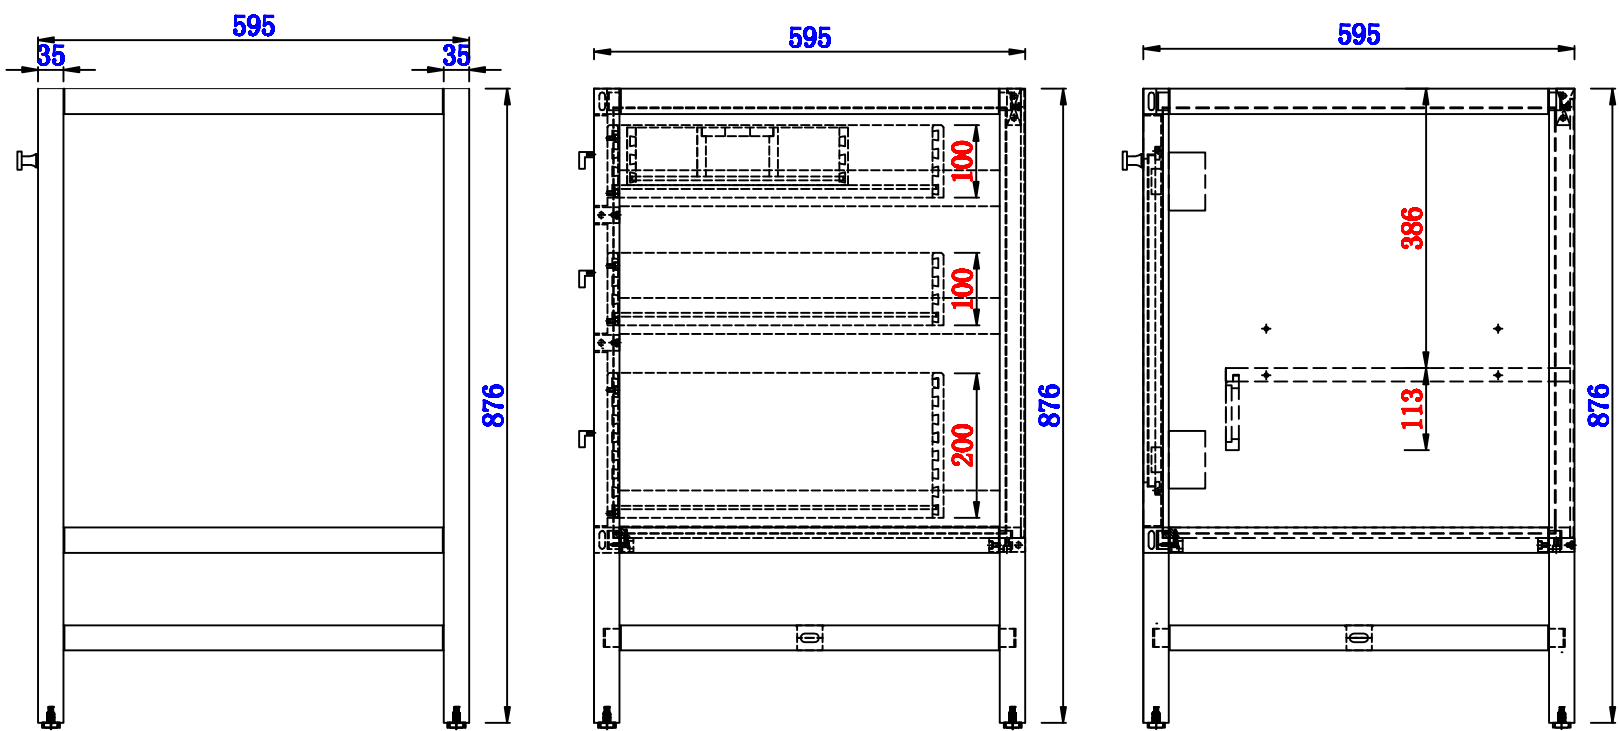

1520mm

NOTE ONE: Countertops are not shown in these diagrams. (Cabinet Only)

NOTE TWO: This vanity does not have a Backsplash.

Please consult our website for Countertop Diagrams: www.jamesmartinvanities.com