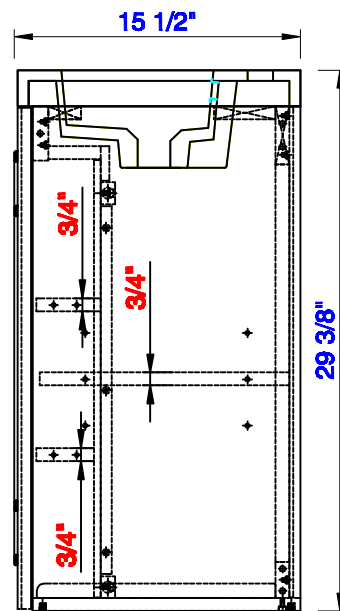

39.5"

Item Number:
E110-V39.5-AZB
E110-V39.5-MCA
E110-V39.5-GW
E110-V39.5-GSM

JAMES MARTIN

VANITIES™

Alicante 39.5" Single Vanity Cabinet
Diagrams with Dimensions
page 01 of 03

NOTE ONE: Countertop with integrated sink is shown on this cabinet
NOTE TWO: This vanity does not have a Backsplash.

Version:202009

39.5"

Item Number:
E110-V39.5-AZB
E110-V39.5-MCA
E110-V39.5-GW
E110-V39.5-GSM

JAMES MARTIN

VANITIES™

Alicante 39.5" Single Vanity Cabinet
Diagrams with Dimensions
page 02 of 03

NOTE ONE: Countertop with integrated sink is shown on this cabinet.

Version:202009

39.5"

Item Number:
E110-V39.5-AZB
E110-V39.5-MCA
E110-V39.5-GW
E110-V39.5-GSM

JAMES MARTIN

VANITIES™

Alicante 39.5" Single Vanity Cabinet
Diagrams with Dimensions
page 03 of 03

NOTE ONE: Countertop with integrated sink is shown on this cabinet
NOTE TWO: This vanity does not have a Backsplash.

Version:202009

1003mm

Item Number:
E110-V39.5-AZB
E110-V39.5-MCA
E110-V39.5-GW
E110-V39.5-GSM

JAMES MARTIN

VANITIES™

Alicante 1003mm Single Vanity Cabinet
Diagrams with Dimensions
page 01 of 03

NOTE ONE: Countertop with integrated sink is shown on this cabinet
NOTE TWO: This vanity does not have a Backsplash.