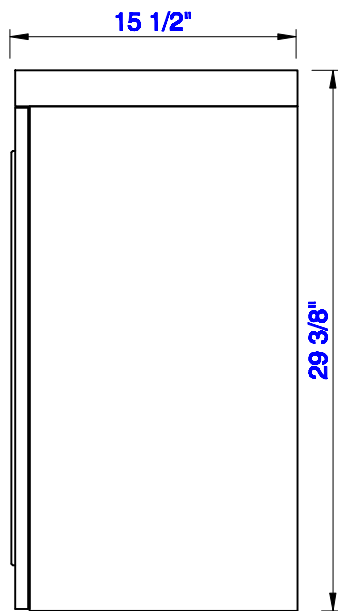

39.5"

Item Number:
E110-V39.5-AZB
E110-V39.5-MCA
E110-V39.5-GW
E110-V39.5-GSM

JAMES MARTIN

VANITIES™

Alicante 39.5" Single Vanity Cabinet
Diagrams with Dimensions
page 01 of 03

NOTE ONE: Countertop with integrated sink is shown on this cabinet
NOTE TWO: This vanity does not have a Backsplash.

Version:202009

39.5"

Item Number:
E110-V39.5-AZB
E110-V39.5-MCA
E110-V39.5-GW
E110-V39.5-GSM

JAMES MARTIN

VANITIES™

Alicante 39.5" Single Vanity Cabinet
Diagrams with Dimensions
page 02 of 03

NOTE ONE: Countertop with integrated sink is shown on this cabinet.

Version:202009

39.5"

Item Number:
E110-V39.5-AZB
E110-V39.5-MCA
E110-V39.5-GW
E110-V39.5-GSM

JAMES MARTIN

VANITIES™

Alicante 39.5" Single Vanity Cabinet
Diagrams with Dimensions
page 03 of 03

NOTE ONE: Countertop with integrated sink is shown on this cabinet
NOTE TWO: This vanity does not have a Backsplash.

Version:202009

1003mm

Item Number:
E110-V39.5-AZB
E110-V39.5-MCA
E110-V39.5-GW
E110-V39.5-GSM

JAMES MARTIN

VANITIES™

Alicante 1003mm Single Vanity Cabinet
Diagrams with Dimensions
page 01 of 03

NOTE ONE: Countertop with integrated sink is shown on this cabinet
NOTE TWO: This vanity does not have a Backsplash.