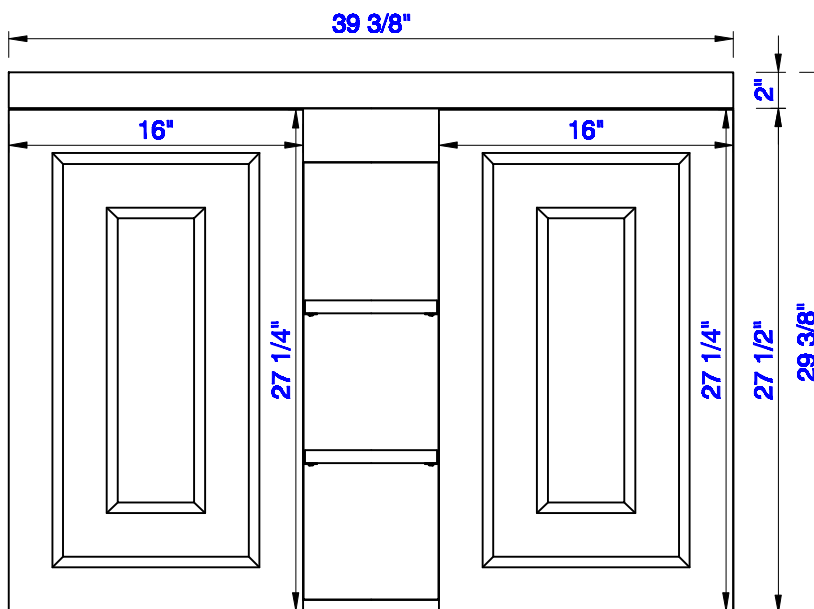

39.5"

Item Number:
E110-V39.5-AZB
E110-V39.5-MCA
E110-V39.5-GW
E110-V39.5-GSM

JAMES MARTIN

VANITIES™

Alicante 39.5" Single Vanity Cabinet
Diagrams with Dimensions
page 01 of 03

NOTE ONE: Countertop with integrated sink is shown on this cabinet
NOTE TWO: This vanity does not have a Backsplash.

Version:202009

39.5"

Item Number:
E110-V39.5-AZB
E110-V39.5-MCA
E110-V39.5-GW
E110-V39.5-GSM

JAMES MARTIN

VANITIES™

Alicante 39.5" Single Vanity Cabinet
Diagrams with Dimensions
page 02 of 03

NOTE ONE: Countertop with integrated sink is shown on this cabinet.

Version:202009

39.5"

Item Number:
E110-V39.5-AZB
E110-V39.5-MCA
E110-V39.5-GW
E110-V39.5-GSM

JAMES MARTIN

VANITIES™

Alicante 39.5" Single Vanity Cabinet
Diagrams with Dimensions
page 03 of 03

NOTE ONE: Countertop with integrated sink is shown on this cabinet
NOTE TWO: This vanity does not have a Backsplash.

Version:202009

1003mm

Item Number:
E110-V39.5-AZB
E110-V39.5-MCA
E110-V39.5-GW
E110-V39.5-GSM

JAMES MARTIN

VANITIES™

Alicante 1003mm Single Vanity Cabinet
Diagrams with Dimensions
page 01 of 03

NOTE ONE: Countertop with integrated sink is shown on this cabinet
NOTE TWO: This vanity does not have a Backsplash.