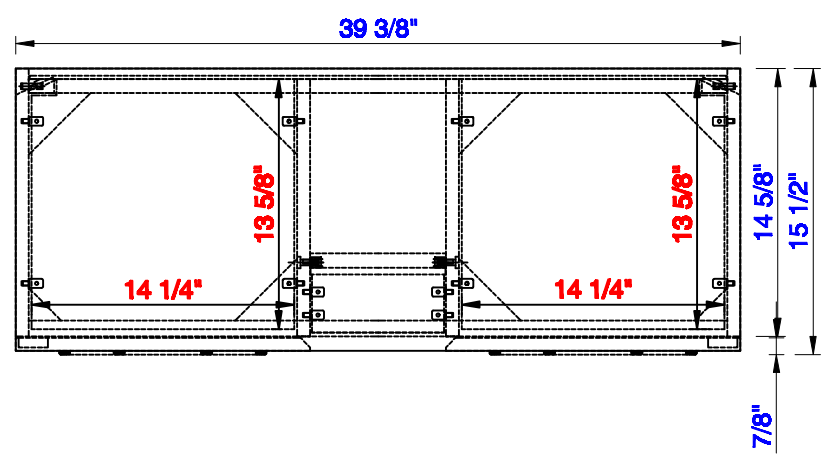

39.5"

Item Number:
E110-V39.5-AZB
E110-V39.5-MCA
E110-V39.5-GW
E110-V39.5-GSM

JAMES MARTIN

VANITIES™

Alicante 39.5" Single Vanity Cabinet
Diagrams with Dimensions
page 01 of 03

NOTE ONE: Countertop with integrated sink is shown on this cabinet
NOTE TWO: This vanity does not have a Backsplash.

Version:202009

39.5"

Item Number:
E110-V39.5-AZB
E110-V39.5-MCA
E110-V39.5-GW
E110-V39.5-GSM

JAMES MARTIN

VANITIES™

Alicante 39.5" Single Vanity Cabinet
Diagrams with Dimensions
page 02 of 03

NOTE ONE: Countertop with integrated sink is shown on this cabinet.

Version:202009

39.5"

Item Number:
E110-V39.5-AZB
E110-V39.5-MCA
E110-V39.5-GW
E110-V39.5-GSM

JAMES MARTIN

VANITIES™

Alicante 39.5" Single Vanity Cabinet
Diagrams with Dimensions
page 03 of 03

NOTE ONE: Countertop with integrated sink is shown on this cabinet
NOTE TWO: This vanity does not have a Backsplash.

Version:202009

1003mm

Item Number:
E110-V39.5-AZB
E110-V39.5-MCA
E110-V39.5-GW
E110-V39.5-GSM

JAMES MARTIN

VANITIES™

Alicante 1003mm Single Vanity Cabinet
Diagrams with Dimensions
page 01 of 03

NOTE ONE: Countertop with integrated sink is shown on this cabinet
NOTE TWO: This vanity does not have a Backsplash.