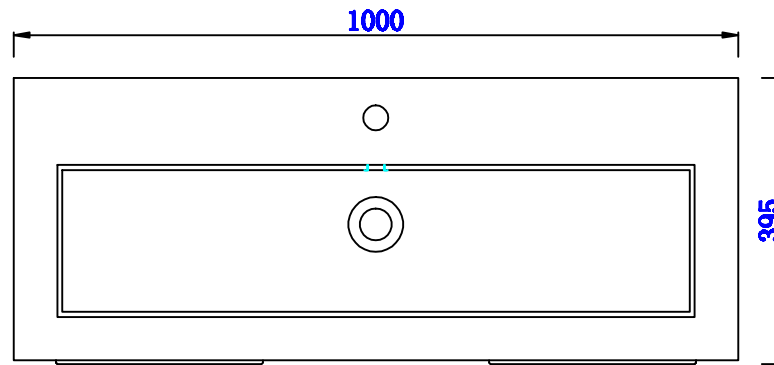

39.5"

Item Number:
E110-V39.5-AZB
E110-V39.5-MCA
E110-V39.5-GW
E110-V39.5-GSM

JAMES MARTIN

VANITIES™

Alicante 39.5" Single Vanity Cabinet
Diagrams with Dimensions
page 01 of 03

NOTE ONE: Countertop with integrated sink is shown on this cabinet
NOTE TWO: This vanity does not have a Backsplash.

Version:202009

1003mm

Item Number:
E110-V39.5-AZB
E110-V39.5-MCA
E110-V39.5-GW
E110-V39.5-GSM

JAMES MARTIN

VANITIES™

Alicante 1003mm Single Vanity Cabinet
Diagrams with Dimensions
page 01 of 03

NOTE ONE: Countertop with integrated sink is shown on this cabinet
NOTE TWO: This vanity does not have a Backsplash.

Version:202009

1003mm

Item Number:
E110-V39.5-AZB
E110-V39.5-MCA
E110-V39.5-GW
E110-V39.5-GSM

JAMES MARTIN

VANITIES™

Alicante 1003mm Single Vanity Cabinet
Diagrams with Dimensions
page 02 of 03

NOTE ONE: Countertop with integrated sink is shown on this cabinet.

Version:202009

1003mm

Item Number:
E110-V39.5-AZB
E110-V39.5-MCA
E110-V39.5-GW
E110-V39.5-GSM

JAMES MARTIN

VANITIES™

Alicante 1003mm Single Vanity Cabinet
Diagrams with Dimensions
page 03 of 03

NOTE ONE: Countertop with integrated sink is shown on this cabinet
NOTE TWO: This vanity does not have a Backsplash.