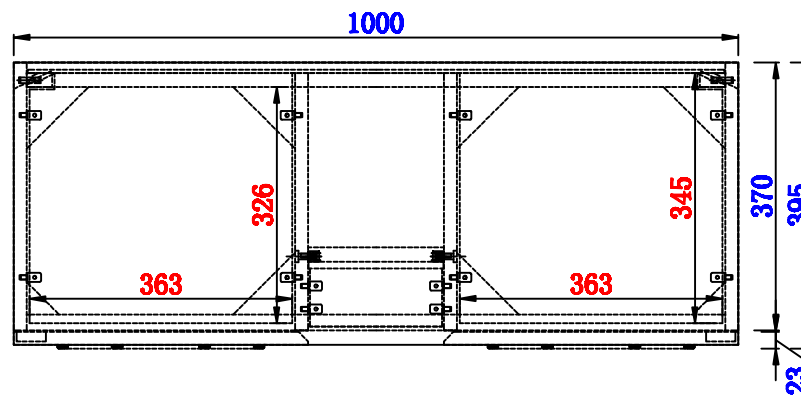

39.5"

Item Number:
E110-V39.5-AZB
E110-V39.5-MCA
E110-V39.5-GW
E110-V39.5-GSM

JAMES MARTIN

VANITIES™

Alicante 39.5" Single Vanity Cabinet
Diagrams with Dimensions
page 01 of 03

NOTE ONE: Countertop with integrated sink is shown on this cabinet
NOTE TWO: This vanity does not have a Backsplash.

Version:202009

1003mm

Item Number:
E110-V39.5-AZB
E110-V39.5-MCA
E110-V39.5-GW
E110-V39.5-GSM

JAMES MARTIN

VANITIES™

Alicante 1003mm Single Vanity Cabinet
Diagrams with Dimensions
page 01 of 03

NOTE ONE: Countertop with integrated sink is shown on this cabinet
NOTE TWO: This vanity does not have a Backsplash.

Version:202009

1003mm

Item Number:
E110-V39.5-AZB
E110-V39.5-MCA
E110-V39.5-GW
E110-V39.5-GSM

JAMES MARTIN

VANITIES™

Alicante 1003mm Single Vanity Cabinet
Diagrams with Dimensions
page 02 of 03

NOTE ONE: Countertop with integrated sink is shown on this cabinet.

Version:202009

1003mm

Item Number:
E110-V39.5-AZB
E110-V39.5-MCA
E110-V39.5-GW
E110-V39.5-GSM

JAMES MARTIN

VANITIES™

Alicante 1003mm Single Vanity Cabinet
Diagrams with Dimensions
page 03 of 03

NOTE ONE: Countertop with integrated sink is shown on this cabinet
NOTE TWO: This vanity does not have a Backsplash.