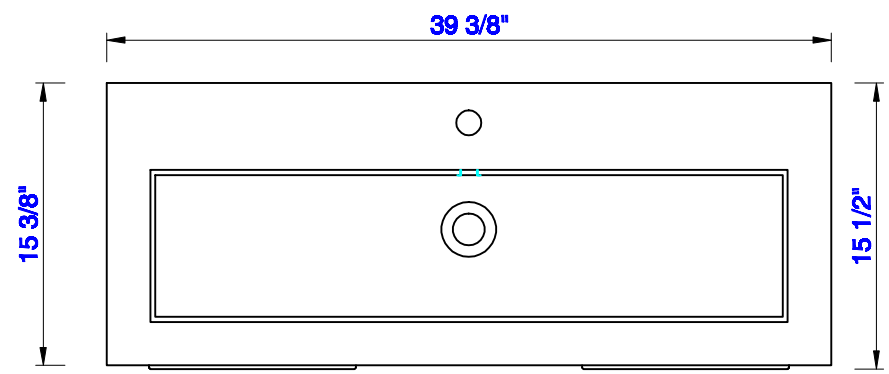

39.5"

Item Number:
E110-V39.5-AZB
E110-V39.5-MCA
E110-V39.5-GW
E110-V39.5-GSM

JAMES MARTIN

VANITIES™

Alicante 39.5" Single Vanity Cabinet
Diagrams with Dimensions
page 01 of 03

NOTE ONE: Countertop with integrated sink is shown on this cabinet
NOTE TWO: This vanity does not have a Backsplash.

Version:202009

39.5"

Item Number:
E110-V39.5-AZB
E110-V39.5-MCA
E110-V39.5-GW
E110-V39.5-GSM

JAMES MARTIN

VANITIES™

Alicante 39.5" Single Vanity Cabinet
Diagrams with Dimensions
page 02 of 03

NOTE ONE: Countertop with integrated sink is shown on this cabinet.

Version:202009

39.5"

Item Number:
E110-V39.5-AZB
E110-V39.5-MCA
E110-V39.5-GW
E110-V39.5-GSM

JAMES MARTIN

VANITIES™

Alicante 39.5" Single Vanity Cabinet
Diagrams with Dimensions
page 03 of 03

NOTE ONE: Countertop with integrated sink is shown on this cabinet
NOTE TWO: This vanity does not have a Backsplash.

Version:202009

1003mm

Item Number:
E110-V39.5-AZB
E110-V39.5-MCA
E110-V39.5-GW
E110-V39.5-GSM

JAMES MARTIN

VANITIES™

Alicante 1003mm Single Vanity Cabinet
Diagrams with Dimensions
page 01 of 03

NOTE ONE: Countertop with integrated sink is shown on this cabinet
NOTE TWO: This vanity does not have a Backsplash.