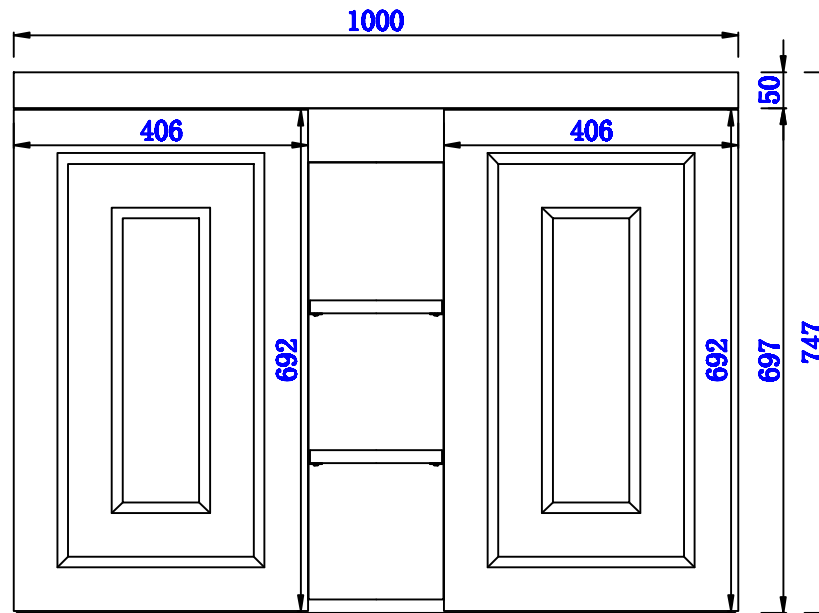

39.5"

Item Number:
E110-V39.5-AZB
E110-V39.5-MCA
E110-V39.5-GW
E110-V39.5-GSM

JAMES MARTIN

VANITIES™

Alicante 39.5" Single Vanity Cabinet
Diagrams with Dimensions
page 01 of 03

NOTE ONE: Countertop with integrated sink is shown on this cabinet
NOTE TWO: This vanity does not have a Backsplash.

Version:202009

39.5"

Item Number:
E110-V39.5-AZB
E110-V39.5-MCA
E110-V39.5-GW
E110-V39.5-GSM

JAMES MARTIN

VANITIES™

Alicante 39.5" Single Vanity Cabinet
Diagrams with Dimensions
page 03 of 03

NOTE ONE: Countertop with integrated sink is shown on this cabinet
NOTE TWO: This vanity does not have a Backsplash.

Version:202009

1003mm

Item Number:
E110-V39.5-AZB
E110-V39.5-MCA
E110-V39.5-GW
E110-V39.5-GSM

JAMES MARTIN

VANITIES™

Alicante 1003mm Single Vanity Cabinet
Diagrams with Dimensions
page 01 of 03

NOTE ONE: Countertop with integrated sink is shown on this cabinet
NOTE TWO: This vanity does not have a Backsplash.

Version:202009

1003mm

Item Number:
E110-V39.5-AZB
E110-V39.5-MCA
E110-V39.5-GW
E110-V39.5-GSM

JAMES MARTIN

VANITIES™

Alicante 1003mm Single Vanity Cabinet
Diagrams with Dimensions
page 02 of 03

NOTE ONE: Countertop with integrated sink is shown on this cabinet.