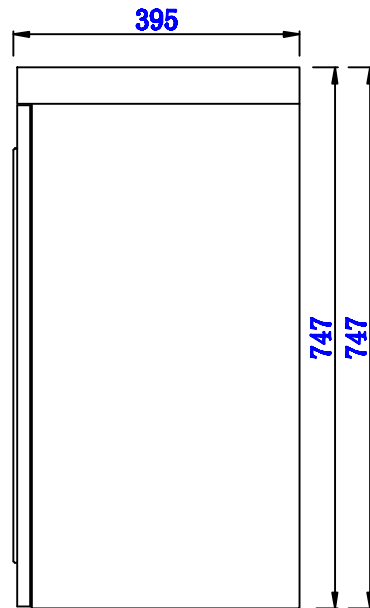

39.5"

Item Number:
E110-V39.5-AZB
E110-V39.5-MCA
E110-V39.5-GW
E110-V39.5-GSM

JAMES MARTIN

VANITIES™

Alicante 39.5" Single Vanity Cabinet
Diagrams with Dimensions
page 01 of 03

NOTE ONE: Countertop with integrated sink is shown on this cabinet
NOTE TWO: This vanity does not have a Backsplash.

Version:202009

39.5"

Item Number:
E110-V39.5-AZB
E110-V39.5-MCA
E110-V39.5-GW
E110-V39.5-GSM

JAMES MARTIN

VANITIES™

Alicante 39.5" Single Vanity Cabinet
Diagrams with Dimensions
page 03 of 03

NOTE ONE: Countertop with integrated sink is shown on this cabinet
NOTE TWO: This vanity does not have a Backsplash.

Version:202009

1003mm

Item Number:
E110-V39.5-AZB
E110-V39.5-MCA
E110-V39.5-GW
E110-V39.5-GSM

JAMES MARTIN

VANITIES™

Alicante 1003mm Single Vanity Cabinet
Diagrams with Dimensions
page 02 of 03

NOTE ONE: Countertop with integrated sink is shown on this cabinet.

Version:202009

1003mm

Item Number:
E110-V39.5-AZB
E110-V39.5-MCA
E110-V39.5-GW
E110-V39.5-GSM

JAMES MARTIN

VANITIES™

Alicante 1003mm Single Vanity Cabinet
Diagrams with Dimensions
page 03 of 03

NOTE ONE: Countertop with integrated sink is shown on this cabinet
NOTE TWO: This vanity does not have a Backsplash.