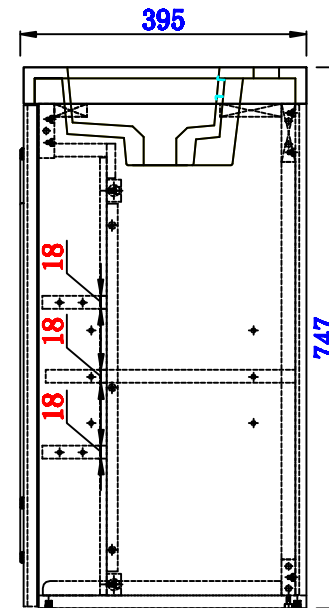

39.5"

Item Number:
E110-V39.5-AZB
E110-V39.5-MCA
E110-V39.5-GW
E110-V39.5-GSM

JAMES MARTIN

VANITIES™

Alicante 39.5" Single Vanity Cabinet
Diagrams with Dimensions
page 01 of 03

NOTE ONE: Countertop with integrated sink is shown on this cabinet
NOTE TWO: This vanity does not have a Backsplash.

Version:202009

39.5"

Item Number:
E110-V39.5-AZB
E110-V39.5-MCA
E110-V39.5-GW
E110-V39.5-GSM

JAMES MARTIN

VANITIES™

Alicante 39.5" Single Vanity Cabinet
Diagrams with Dimensions
page 03 of 03

NOTE ONE: Countertop with integrated sink is shown on this cabinet
NOTE TWO: This vanity does not have a Backsplash.

Version:202009

1003mm

Item Number:
E110-V39.5-AZB
E110-V39.5-MCA
E110-V39.5-GW
E110-V39.5-GSM

JAMES MARTIN

VANITIES™

Alicante 1003mm Single Vanity Cabinet
Diagrams with Dimensions
page 02 of 03

NOTE ONE: Countertop with integrated sink is shown on this cabinet.

Version:202009

1003mm

Item Number:
E110-V39.5-AZB
E110-V39.5-MCA
E110-V39.5-GW
E110-V39.5-GSM

JAMES MARTIN

VANITIES™

Alicante 1003mm Single Vanity Cabinet
Diagrams with Dimensions
page 03 of 03

NOTE ONE: Countertop with integrated sink is shown on this cabinet
NOTE TWO: This vanity does not have a Backsplash.