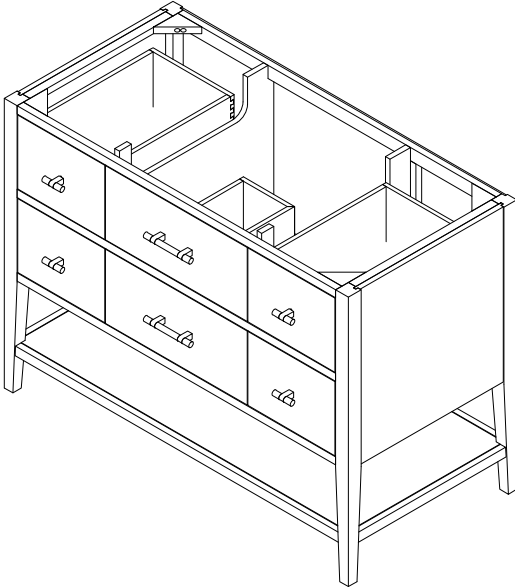

48" Olena Single Vanity

D804-V48-LMB

48" Olena Single Vanity

Details and Features

- Solids: Beech
- Veneers: Mappa Burl, Beech (Polished White) Painted Finish
- Panels: Marine MDF
- Installation Type: Free Standing
- Number of Doors: 0
- Number of Drawers: 5
- Tip/Out Drawer: Top Center, with removable bamboo tray
- Assembly Type: Cabinet comes fully assembled
- Assembly Type: Install Drawer Pulls
- Removable organizer with aluminum laminate liner
- Drawer Boxes: Beech veneer over Marine MDF
- English Dovetail joinery
- Aluminum Laminate Drawer Liners
- Hardware Material/Finish: Lucite and Stainless Steel/Champagne Brass
- Full Extension, Soft Close Glides
- Adjustable levelers
- Vanity Top: Not Included – Optional 3cm Tops available
- Number of Basins: 1
(included with optional countertop purchase)

Dimension

- Width: 47-3/4" (1213mm)
- Depth: 23-1/2" (597mm)
- Height: 34-3/4" (884mm)
- Rough-In: 21" (534mm)

Drawer Pulls

Visit website for warranty and installation information

<http://www.jamesmartinvanities.com>

48" Olena Single Vanity

D804-V48-LMB

Font View

Side View

All dimensions are nominal

Diagrams are of cabinet only-James Martin Optional Countertops and sinks are not shown

Visit website for warranty and installation information
<http://www.jamesmartinvanities.com>