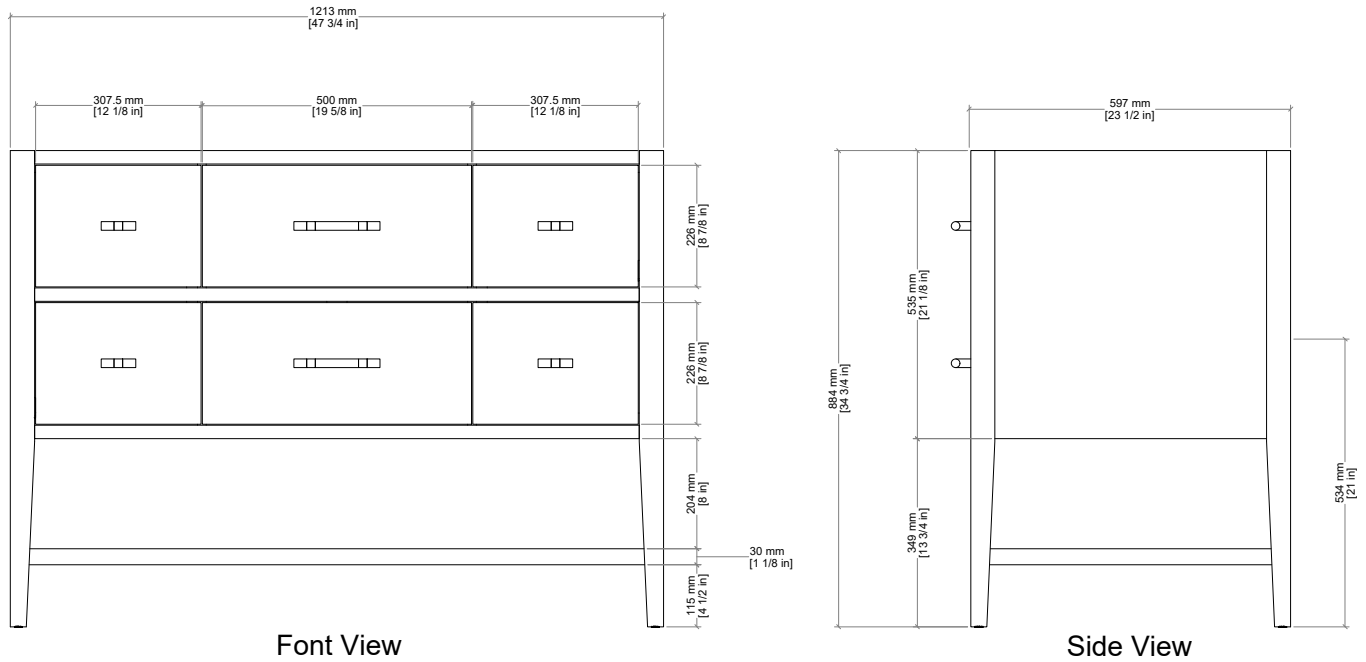

48" Olena Single Vanity

D804-V48-LMB

48" Olena Single Vanity

Details and Features

- Solids: Beech
- Veneers: Mappa Burl, Beech (Polished White) Painted Finish
- Panels: Marine MDF
- Installation Type: Free Standing
- Number of Doors: 0
- Number of Drawers: 5
- Tip/Out Drawer: Top Center, with removable bamboo tray
- Assembly Type: Cabinet comes fully assembled
- Assembly Type: Install Drawer Pulls
- Removable organizer with aluminum laminate liner
- Drawer Boxes: Beech veneer over Marine MDF
- English Dovetail joinery
- Aluminum Laminate Drawer Liners
- Hardware Material/Finish: Lucite and Stainless Steel/Champagne Brass
- Full Extension, Soft Close Glides
- Adjustable levelers
- Vanity Top: Not Included – Optional 3cm Tops available
- Number of Basins: 1
(included with optional countertop purchase)

Dimension

- Width: 47-3/4" (1213mm)
- Depth: 23-1/2" (597mm)
- Height: 34-3/4" (884mm)
- Rough-In: 21" (534mm)

Drawer Pulls

Visit website for warranty and installation information

<http://www.jamesmartinvanities.com>

48" Olena Single Vanity

D804-V48-LMB

Font View

Side View

All dimensions are nominal

Diagrams are of cabinet only-James Martin Optional Countertops and sinks are not shown

Visit website for warranty and installation information
<http://www.jamesmartinvanities.com>