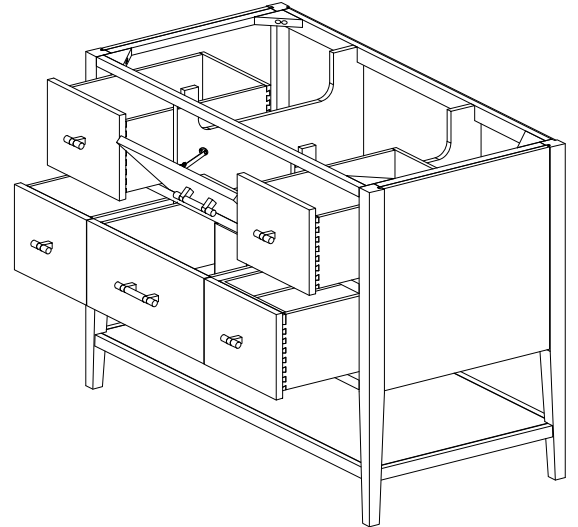

48" Olena Single Vanity

D804-V48-LMB

48" Olena Single Vanity

Details and Features

- Solids: Beech
- Veneers: Mappa Burl, Beech (Polished White) Painted Finish
- Panels: Marine MDF
- Installation Type: Free Standing
- Number of Doors: 0
- Number of Drawers: 5
- Tip/Out Drawer: Top Center, with removable bamboo tray
- Assembly Type: Cabinet comes fully assembled
- Assembly Type: Install Drawer Pulls
- Removable organizer with aluminum laminate liner
- Drawer Boxes: Beech veneer over Marine MDF
- English Dovetail joinery
- Aluminum Laminate Drawer Liners
- Hardware Material/Finish: Lucite and Stainless Steel/Champagne Brass
- Full Extension, Soft Close Glides
- Adjustable levelers
- Vanity Top: Not Included – Optional 3cm Tops available
- Number of Basins: 1
(included with optional countertop purchase)

Dimension

- Width: 47-3/4" (1213mm)
- Depth: 23-1/2" (597mm)
- Height: 34-3/4" (884mm)
- Rough-In: 21" (534mm)

Drawer Pulls

Visit website for warranty and installation information

<http://www.jamesmartinvanities.com>

48" Olena Single Vanity

D804-V48-LMB

Font View

Side View

All dimensions are nominal

Diagrams are of cabinet only-James Martin Optional Countertops and sinks are not shown

Visit website for warranty and installation information
<http://www.jamesmartinvanities.com>