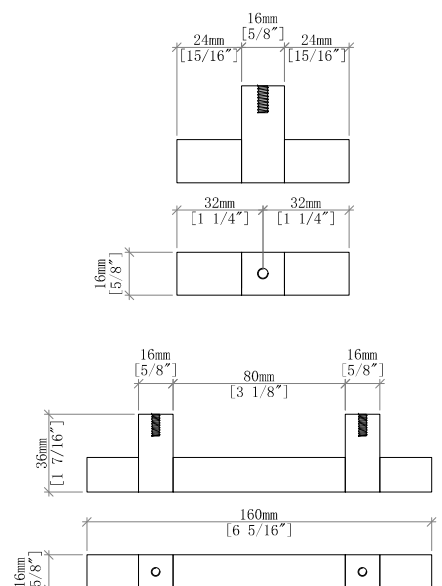

48" Olena Single Vanity

D804-V48-LMB

48" Olena Single Vanity

Details and Features

- Solids: Beech
- Veneers: Mappa Burl, Beech (Polished White) Painted Finish
- Panels: Marine MDF
- Installation Type: Free Standing
- Number of Doors: 0
- Number of Drawers: 5
- Tip/Out Drawer: Top Center, with removable bamboo tray
- Assembly Type: Cabinet comes fully assembled
- Assembly Type: Install Drawer Pulls
- Removable organizer with aluminum laminate liner
- Drawer Boxes: Beech veneer over Marine MDF
- English Dovetail joinery
- Aluminum Laminate Drawer Liners
- Hardware Material/Finish: Lucite and Stainless Steel/Champagne Brass
- Full Extension, Soft Close Glides
- Adjustable levelers
- Vanity Top: Not Included – Optional 3cm Tops available
- Number of Basins: 1
(included with optional countertop purchase)

Dimension

- Width: 47-3/4" (1213mm)
- Depth: 23-1/2" (597mm)
- Height: 34-3/4" (884mm)
- Rough-In: 21" (534mm)

Drawer Pulls

Visit website for warranty and installation information

<http://www.jamesmartinvanities.com>

48" Olena Single Vanity

D804-V48-LMB

Font View

Side View

All dimensions are nominal

Diagrams are of cabinet only-James Martin Optional Countertops and sinks are not shown

Visit website for warranty and installation information
<http://www.jamesmartinvanities.com>