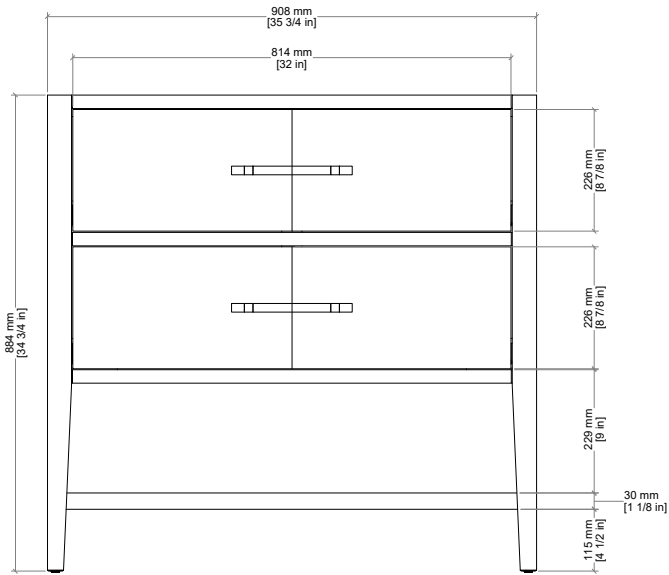

36" Olena Single Vanity

D804-V36-LMB

36" Olena Single Vanity

Details and Features

- Solids: Beech
- Veneers: Mappa Burl, Beech (Polished White) Painted Finish
- Panels: Marine MDF
- Installation Type: Free Standing
- Number of Doors: 0
- Number of Drawers: 2
- Top Drawer: Left and Right Storage Compartments and center U-shaped tray style storage underneath the sink area
- Bottom Drawer: U-Shaped drawer to accommodate plumbing
- Assembly Type: Cabinet comes full assembled
- Assembly Type: Install Drawer Pulls
- Removable organizer with aluminum laminate liner
- Drawer Boxes: Beech veneer over Marine MDF
- English Dovetail joinery
- Aluminum Laminate Drawer Liners
- Hardware Material/Finish: Lucite and Stainless Steel/Champagne Brass
- Full Extension, Soft Close Glides
- Adjustable levelers
- Vanity Top: Not Included – Optional 3cm Tops available
- Number of Basins: 1
- (included with optional countertop purchase)

Dimension

- Width: 35-3/4" (908mm)
- Depth: 23-3/8" (594mm)
- Height: 34-3/4" (884 mm)
- Rough-In: 21" (534mm)

Drawer Pulls

Visit website for warranty and installation information

<http://www.jamesmartinvanities.com>

36" Olena Single Vanity

D804-V36-LMB

Font View

Side View

All dimensions are nominal

Diagrams are of cabinet only-James Martin Optional Countertops and sinks are not shown

Visit website for warranty and installation information

<http://www.jamesmartinvanities.com>

36" Olena Single Vanity

D804-V36-LMB

Top View

Front View

Side View

All dimensions are nominal

Diagrams are of cabinet only-James Martin Optional Countertops and sinks are not shown