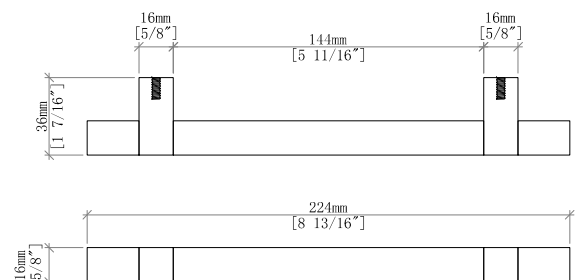

36" Olena Single Vanity

D804-V36-LMB

36" Olena Single Vanity

Details and Features

- Solids: Beech
- Veneers: Mappa Burl, Beech (Polished White) Painted Finish
- Panels: Marine MDF
- Installation Type: Free Standing
- Number of Doors: 0
- Number of Drawers: 2
- Top Drawer: Left and Right Storage Compartments and center U-shaped tray style storage underneath the sink area
- Bottom Drawer: U-Shaped drawer to accommodate plumbing
- Assembly Type: Cabinet comes full assembled
- Assembly Type: Install Drawer Pulls
- Removable organizer with aluminum laminate liner
- Drawer Boxes: Beech veneer over Marine MDF
- English Dovetail joinery
- Aluminum Laminate Drawer Liners
- Hardware Material/Finish: Lucite and Stainless Steel/Champagne Brass
- Full Extension, Soft Close Glides
- Adjustable levelers
- Vanity Top: Not Included – Optional 3cm Tops available
- Number of Basins: 1
- (included with optional countertop purchase)

Dimension

- Width: 35-3/4" (908mm)
- Depth: 23-3/8" (594mm)
- Height: 34-3/4" (884 mm)
- Rough-In: 21" (534mm)

Drawer Pulls

Visit website for warranty and installation information

<http://www.jamesmartinvanities.com>

36" Olena Single Vanity

D804-V36-LMB

Font View

Side View

All dimensions are nominal

Diagrams are of cabinet only-James Martin Optional Countertops and sinks are not shown

Visit website for warranty and installation information

<http://www.jamesmartinvanities.com>

36" Olena Single Vanity

D804-V36-LMB

Top View

Front View

Side View

All dimensions are nominal

Diagrams are of cabinet only-James Martin Optional Countertops and sinks are not shown