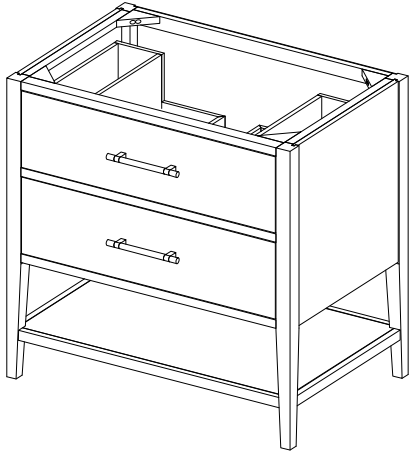

36" Olena Single Vanity

D804-V36-LMB

36" Olena Single Vanity

Details and Features

- Solids: Beech
- Veneers: Mappa Burl, Beech (Polished White) Painted Finish
- Panels: Marine MDF
- Installation Type: Free Standing
- Number of Doors: 0
- Number of Drawers: 2
- Top Drawer: Left and Right Storage Compartments and center U-shaped tray style storage underneath the sink area
- Bottom Drawer: U-Shaped drawer to accommodate plumbing
- Assembly Type: Cabinet comes full assembled
- Assembly Type: Install Drawer Pulls
- Removable organizer with aluminum laminate liner
- Drawer Boxes: Beech veneer over Marine MDF
- English Dovetail joinery
- Aluminum Laminate Drawer Liners
- Hardware Material/Finish: Lucite and Stainless Steel/Champagne Brass
- Full Extension, Soft Close Glides
- Adjustable levelers
- Vanity Top: Not Included – Optional 3cm Tops available
- Number of Basins: 1
- (included with optional countertop purchase)

Dimension

- Width: 35-3/4" (908mm)
- Depth: 23-3/8" (594mm)
- Height: 34-3/4" (884 mm)
- Rough-In: 21" (534mm)

Drawer Pulls

Visit website for warranty and installation information

<http://www.jamesmartinvanities.com>

36" Olena Single Vanity

D804-V36-LMB

Font View

Side View

All dimensions are nominal

Diagrams are of cabinet only-James Martin Optional Countertops and sinks are not shown

Visit website for warranty and installation information

<http://www.jamesmartinvanities.com>

36" Olena Single Vanity

D804-V36-LMB

Top View

Front View

Side View

All dimensions are nominal

Diagrams are of cabinet only-James Martin Optional Countertops and sinks are not shown