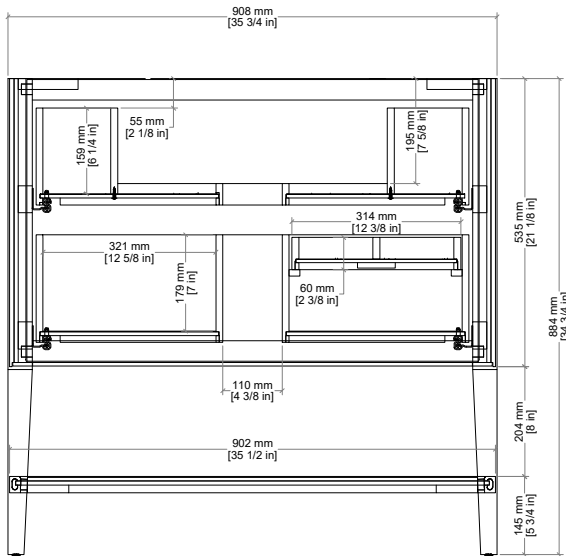

36" Olena Single Vanity

D804-V36-LMB

36" Olena Single Vanity

Details and Features

- Solids: Beech
- Veneers: Mappa Burl, Beech (Polished White) Painted Finish
- Panels: Marine MDF
- Installation Type: Free Standing
- Number of Doors: 0
- Number of Drawers: 2
- Top Drawer: Left and Right Storage Compartments and center U-shaped tray style storage underneath the sink area
- Bottom Drawer: U-Shaped drawer to accommodate plumbing
- Assembly Type: Cabinet comes full assembled
- Assembly Type: Install Drawer Pulls
- Removable organizer with aluminum laminate liner
- Drawer Boxes: Beech veneer over Marine MDF
- English Dovetail joinery
- Aluminum Laminate Drawer Liners
- Hardware Material/Finish: Lucite and Stainless Steel/Champagne Brass
- Full Extension, Soft Close Glides
- Adjustable levelers
- Vanity Top: Not Included – Optional 3cm Tops available
- Number of Basins: 1
- (included with optional countertop purchase)

Dimension

- Width: 35-3/4" (908mm)
- Depth: 23-3/8" (594mm)
- Height: 34-3/4" (884 mm)
- Rough-In: 21" (534mm)

Drawer Pulls

Visit website for warranty and installation information

<http://www.jamesmartinvanities.com>

36" Olena Single Vanity

D804-V36-LMB

Font View

Side View

All dimensions are nominal

Diagrams are of cabinet only-James Martin Optional Countertops and sinks are not shown

Visit website for warranty and installation information

<http://www.jamesmartinvanities.com>

36" Olena Single Vanity

D804-V36-LMB

Top View

Front View

Side View

All dimensions are nominal

Diagrams are of cabinet only-James Martin Optional Countertops and sinks are not shown