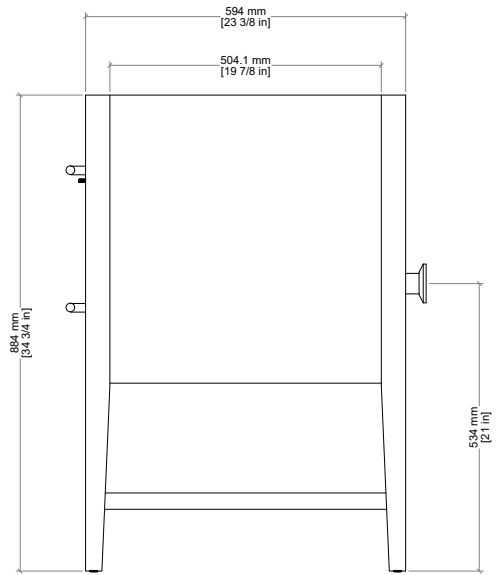

36" Olena Single Vanity

D804-V36-LMB

36" Olena Single Vanity

Details and Features

- Solids: Beech
- Veneers: Mappa Burl, Beech (Polished White) Painted Finish
- Panels: Marine MDF
- Installation Type: Free Standing
- Number of Doors: 0
- Number of Drawers: 2
- Top Drawer: Left and Right Storage Compartments and center U-shaped tray style storage underneath the sink area
- Bottom Drawer: U-Shaped drawer to accommodate plumbing
- Assembly Type: Cabinet comes full assembled
- Assembly Type: Install Drawer Pulls
- Removable organizer with aluminum laminate liner
- Drawer Boxes: Beech veneer over Marine MDF
- English Dovetail joinery
- Aluminum Laminate Drawer Liners
- Hardware Material/Finish: Lucite and Stainless Steel/Champagne Brass
- Full Extension, Soft Close Glides
- Adjustable levelers
- Vanity Top: Not Included – Optional 3cm Tops available
- Number of Basins: 1
- (included with optional countertop purchase)

Dimension

- Width: 35-3/4" (908mm)
- Depth: 23-3/8" (594mm)
- Height: 34-3/4" (884 mm)
- Rough-In: 21" (534mm)

Drawer Pulls

Visit website for warranty and installation information

<http://www.jamesmartinvanities.com>

36" Olena Single Vanity

D804-V36-LMB

Font View

Side View

All dimensions are nominal

Diagrams are of cabinet only-James Martin Optional Countertops and sinks are not shown

Visit website for warranty and installation information

<http://www.jamesmartinvanities.com>

36" Olena Single Vanity

D804-V36-LMB

Top View

Front View

Side View

All dimensions are nominal

Diagrams are of cabinet only-James Martin Optional Countertops and sinks are not shown