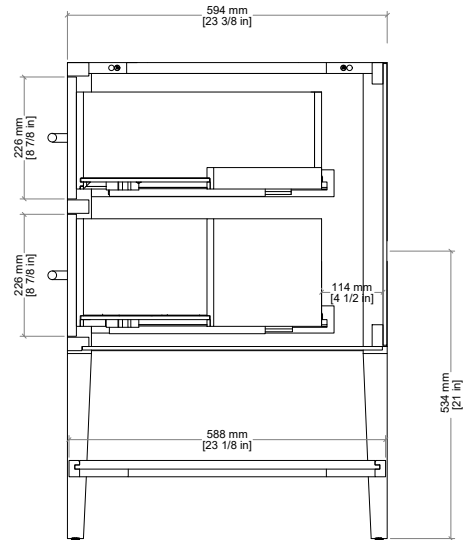

36" Olena Single Vanity

D804-V36-LMB

36" Olena Single Vanity

Details and Features

- Solids: Beech
- Veneers: Mappa Burl, Beech (Polished White) Painted Finish
- Panels: Marine MDF
- Installation Type: Free Standing
- Number of Doors: 0
- Number of Drawers: 2
- Top Drawer: Left and Right Storage Compartments and center U-shaped tray style storage underneath the sink area
- Bottom Drawer: U-Shaped drawer to accommodate plumbing
- Assembly Type: Cabinet comes full assembled
- Assembly Type: Install Drawer Pulls
- Removable organizer with aluminum laminate liner
- Drawer Boxes: Beech veneer over Marine MDF
- English Dovetail joinery
- Aluminum Laminate Drawer Liners
- Hardware Material/Finish: Lucite and Stainless Steel/Champagne Brass
- Full Extension, Soft Close Glides
- Adjustable levelers
- Vanity Top: Not Included – Optional 3cm Tops available
- Number of Basins: 1
- (included with optional countertop purchase)

Dimension

- Width: 35-3/4" (908mm)
- Depth: 23-3/8" (594mm)
- Height: 34-3/4" (884 mm)
- Rough-In: 21" (534mm)

Drawer Pulls

Visit website for warranty and installation information

<http://www.jamesmartinvanities.com>

36" Olena Single Vanity

D804-V36-LMB

Font View

Side View

All dimensions are nominal

Diagrams are of cabinet only-James Martin Optional Countertops and sinks are not shown

Visit website for warranty and installation information

<http://www.jamesmartinvanities.com>

36" Olena Single Vanity

D804-V36-LMB

Top View

Front View

Side View

All dimensions are nominal

Diagrams are of cabinet only-James Martin Optional Countertops and sinks are not shown