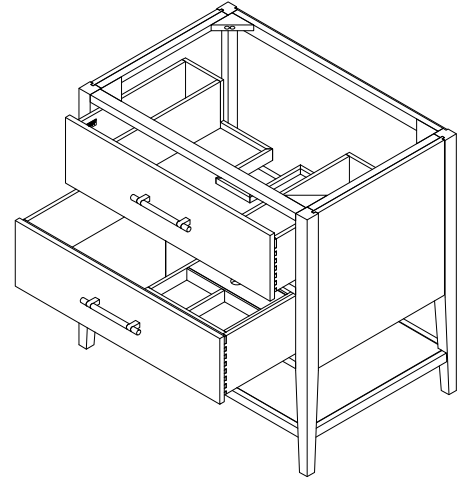

36" Olena Single Vanity

D804-V36-LMB

36" Olena Single Vanity

Details and Features

- Solids: Beech
- Veneers: Mappa Burl, Beech (Polished White) Painted Finish
- Panels: Marine MDF
- Installation Type: Free Standing
- Number of Doors: 0
- Number of Drawers: 2
- Top Drawer: Left and Right Storage Compartments and center U-shaped tray style storage underneath the sink area
- Bottom Drawer: U-Shaped drawer to accommodate plumbing
- Assembly Type: Cabinet comes full assembled
- Assembly Type: Install Drawer Pulls
- Removable organizer with aluminum laminate liner
- Drawer Boxes: Beech veneer over Marine MDF
- English Dovetail joinery
- Aluminum Laminate Drawer Liners
- Hardware Material/Finish: Lucite and Stainless Steel/Champagne Brass
- Full Extension, Soft Close Glides
- Adjustable levelers
- Vanity Top: Not Included – Optional 3cm Tops available
- Number of Basins: 1
- (included with optional countertop purchase)

Dimension

- Width: 35-3/4" (908mm)
- Depth: 23-3/8" (594mm)
- Height: 34-3/4" (884 mm)
- Rough-In: 21" (534mm)

Drawer Pulls

Visit website for warranty and installation information

<http://www.jamesmartinvanities.com>

36" Olena Single Vanity

D804-V36-LMB

Font View

Side View

All dimensions are nominal

Diagrams are of cabinet only-James Martin Optional Countertops and sinks are not shown

Visit website for warranty and installation information

<http://www.jamesmartinvanities.com>

36" Olena Single Vanity

D804-V36-LMB

Top View

Front View

Side View

All dimensions are nominal

Diagrams are of cabinet only-James Martin Optional Countertops and sinks are not shown