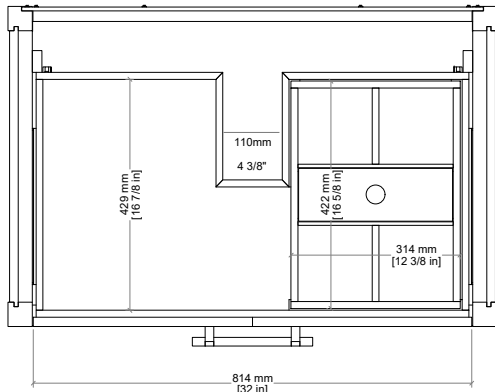

36" Olena Single Vanity

D804-V36-LMB

36" Olena Single Vanity

Details and Features

- Solids: Beech
- Veneers: Mappa Burl, Beech (Polished White) Painted Finish
- Panels: Marine MDF
- Installation Type: Free Standing
- Number of Doors: 0
- Number of Drawers: 2
- Top Drawer: Left and Right Storage Compartments and center U-shaped tray style storage underneath the sink area
- Bottom Drawer: U-Shaped drawer to accommodate plumbing
- Assembly Type: Cabinet comes full assembled
- Assembly Type: Install Drawer Pulls
- Removable organizer with aluminum laminate liner
- Drawer Boxes: Beech veneer over Marine MDF
- English Dovetail joinery
- Aluminum Laminate Drawer Liners
- Hardware Material/Finish: Lucite and Stainless Steel/Champagne Brass
- Full Extension, Soft Close Glides
- Adjustable levelers
- Vanity Top: Not Included – Optional 3cm Tops available
- Number of Basins: 1
- (included with optional countertop purchase)

Dimension

- Width: 35-3/4" (908mm)
- Depth: 23-3/8" (594mm)
- Height: 34-3/4" (884 mm)
- Rough-In: 21" (534mm)

Drawer Pulls

Visit website for warranty and installation information

<http://www.jamesmartinvanities.com>

36" Olena Single Vanity

D804-V36-LMB

Font View

Side View

All dimensions are nominal

Diagrams are of cabinet only-James Martin Optional Countertops and sinks are not shown

Visit website for warranty and installation information

<http://www.jamesmartinvanities.com>

36" Olena Single Vanity

D804-V36-LMB

Top View

Front View

Side View

All dimensions are nominal

Diagrams are of cabinet only-James Martin Optional Countertops and sinks are not shown