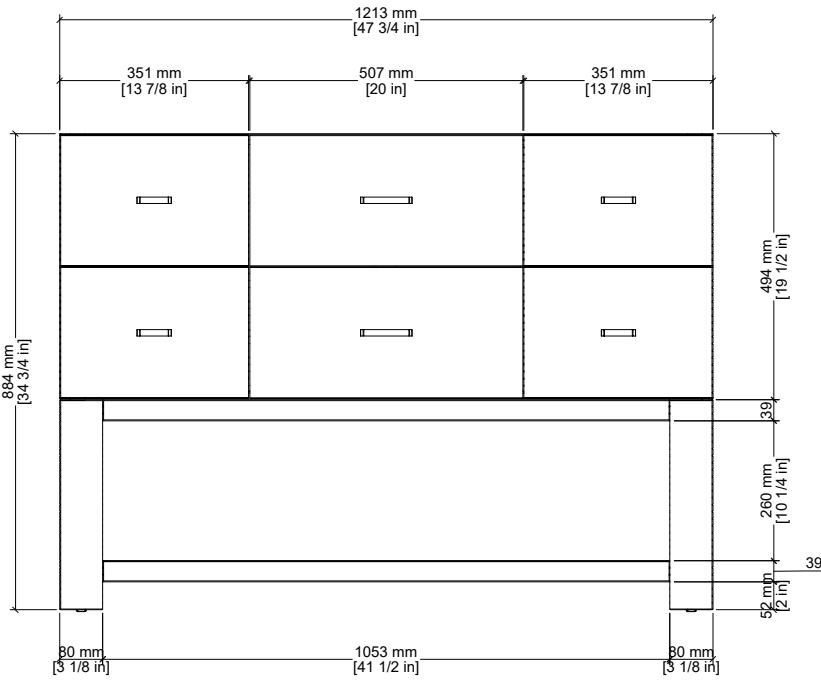

48" Lucian Single Vanity

D704-V48-CBO

48" Lucian Single Vanity

Details and Features

- Solids: Ash
- Veneers: Ash
- Panels: Marine MDF
- Drawer Fronts: Marine MDF ribs with Ash Veneer
- Installation Type: Free Standing
- Number of Doors: 0
- Number of Drawers: 5
- Tip/Out Drawer: Top Center, with removable bamboo tray
- Assembly Type: Cabinet comes fully assembled
- Removable organizer with aluminum laminate liner
- Drawer Boxes: Ash veneer over Marine MDF
- English Dovetail joinery
- Aluminum Laminate Drawer Liners
- Hardware Material/Finish: Stainless Steel/Champagne Brass
- Full Extension, Soft Close Glides
- Adjustable levelers
- Vanity Top: Not Included – Optional 3cm Tops available
- Number of Basins: 1
(included with optional countertop purchase)

Dimension

- Width: 47-3/4" (1213mm)
- Depth: 21-3/8" (543mm)
- Height: 34-3/4" (884 mm)
- Rough-In: 21" (534mm)

Drawer Pulls

48" Lucian Single Vanity

D704-V48-CBO

Font View

Side View

All dimensions are nominal

Diagrams are of cabinet only-James Martin Optional Countertops and sinks are not shown

Visit website for warranty and installation information

<http://www.jamesmartinvanities.com>

48" Lucian Single Vanity

D704-V48-CBO

Top View

Front View

Side View

All dimensions are nominal

Diagrams are of cabinet only-James Martin Optional Countertops and sinks are not shown

Visit website for warranty and installation information