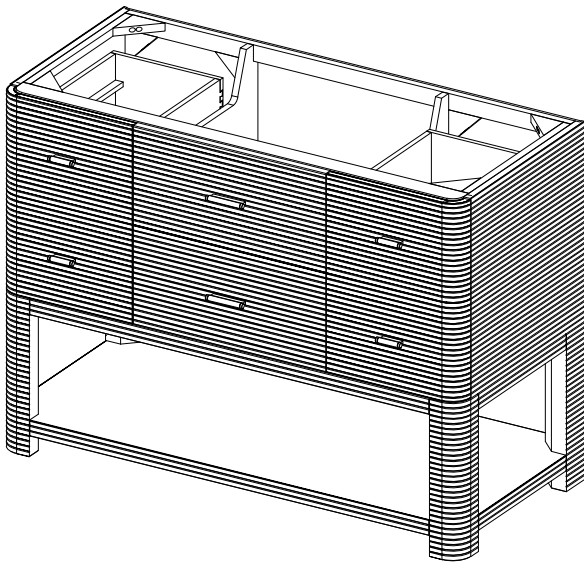

48" Lucian Single Vanity

D704-V48-CBO

48" Lucian Single Vanity

Details and Features

- Solids: Ash
- Veneers: Ash
- Panels: Marine MDF
- Drawer Fronts: Marine MDF ribs with Ash Veneer
- Installation Type: Free Standing
- Number of Doors: 0
- Number of Drawers: 5
- Tip/Out Drawer: Top Center, with removable bamboo tray
- Assembly Type: Cabinet comes fully assembled
- Removable organizer with aluminum laminate liner
- Drawer Boxes: Ash veneer over Marine MDF
- English Dovetail joinery
- Aluminum Laminate Drawer Liners
- Hardware Material/Finish: Stainless Steel/Champagne Brass
- Full Extension, Soft Close Glides
- Adjustable levelers
- Vanity Top: Not Included – Optional 3cm Tops available
- Number of Basins: 1
(included with optional countertop purchase)

Dimension

- Width: 47-3/4" (1213mm)
- Depth: 21-3/8" (543mm)
- Height: 34-3/4" (884 mm)
- Rough-In: 21" (534mm)

Drawer Pulls

48" Lucian Single Vanity

D704-V48-CBO

Font View

Side View

All dimensions are nominal

Diagrams are of cabinet only-James Martin Optional Countertops and sinks are not shown

Visit website for warranty and installation information

<http://www.jamesmartinvanities.com>

48" Lucian Single Vanity