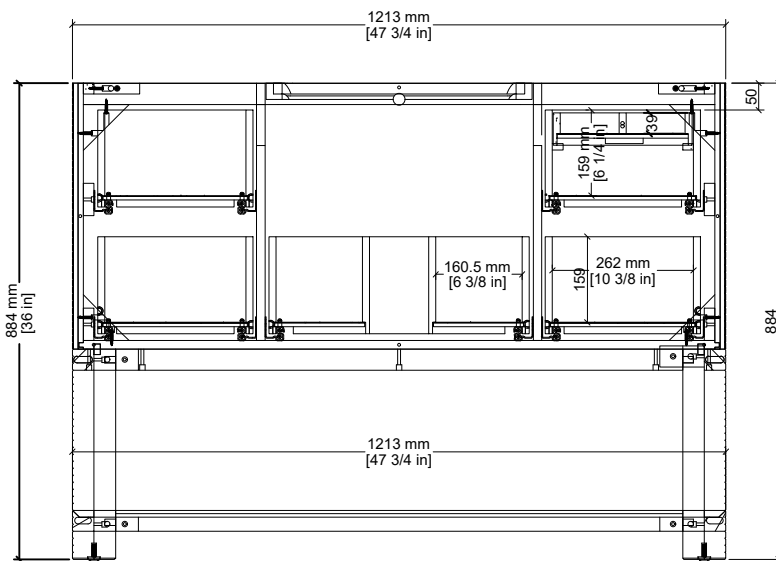

48" Lucian Single Vanity

D704-V48-CBO

48" Lucian Single Vanity

Details and Features

- Solids: Ash
- Veneers: Ash
- Panels: Marine MDF
- Drawer Fronts: Marine MDF ribs with Ash Veneer
- Installation Type: Free Standing
- Number of Doors: 0
- Number of Drawers: 5
- Tip/Out Drawer: Top Center, with removable bamboo tray
- Assembly Type: Cabinet comes fully assembled
- Removable organizer with aluminum laminate liner
- Drawer Boxes: Ash veneer over Marine MDF
- English Dovetail joinery
- Aluminum Laminate Drawer Liners
- Hardware Material/Finish: Stainless Steel/Champagne Brass
- Full Extension, Soft Close Glides
- Adjustable levelers
- Vanity Top: Not Included – Optional 3cm Tops available
- Number of Basins: 1
(included with optional countertop purchase)

Dimension

- Width: 47-3/4" (1213mm)
- Depth: 21-3/8" (543mm)
- Height: 34-3/4" (884 mm)
- Rough-In: 21" (534mm)

Drawer Pulls

48" Lucian Single Vanity

D704-V48-CBO

Font View

Side View

All dimensions are nominal

Diagrams are of cabinet only-James Martin Optional Countertops and sinks are not shown

Visit website for warranty and installation information

<http://www.jamesmartinvanities.com>

48" Lucian Single Vanity

D704-V48-CBO

Top View

Front View

Side View

All dimensions are nominal

Diagrams are of cabinet only-James Martin Optional Countertops and sinks are not shown

Visit website for warranty and installation information