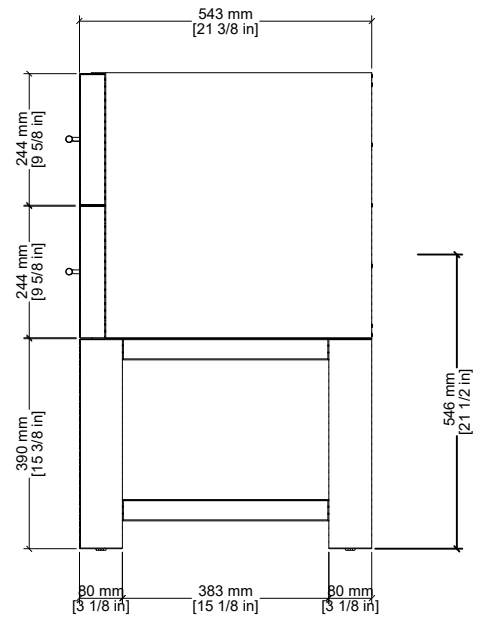

48" Lucian Single Vanity

D704-V48-CBO

48" Lucian Single Vanity

Details and Features

- Solids: Ash
- Veneers: Ash
- Panels: Marine MDF
- Drawer Fronts: Marine MDF ribs with Ash Veneer
- Installation Type: Free Standing
- Number of Doors: 0
- Number of Drawers: 5
- Tip/Out Drawer: Top Center, with removable bamboo tray
- Assembly Type: Cabinet comes fully assembled
- Removable organizer with aluminum laminate liner
- Drawer Boxes: Ash veneer over Marine MDF
- English Dovetail joinery
- Aluminum Laminate Drawer Liners
- Hardware Material/Finish: Stainless Steel/Champagne Brass
- Full Extension, Soft Close Glides
- Adjustable levelers
- Vanity Top: Not Included – Optional 3cm Tops available
- Number of Basins: 1
(included with optional countertop purchase)

Dimension

- Width: 47-3/4" (1213mm)
- Depth: 21-3/8" (543mm)
- Height: 34-3/4" (884 mm)
- Rough-In: 21" (534mm)

Drawer Pulls

48" Lucian Single Vanity

D704-V48-CBO

Font View

Side View

All dimensions are nominal

D704-V48-CBO

Top View

Front View

Side View

All dimensions are nominal

Diagrams are of cabinet only-James Martin Optional Countertops and sinks are not shown

Visit website for warranty and installation information