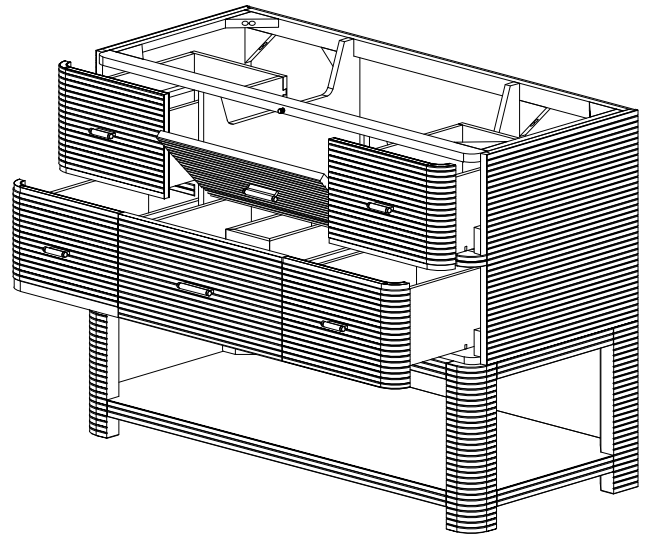

48" Lucian Single Vanity

D704-V48-CBO

48" Lucian Single Vanity

Details and Features

- Solids: Ash
- Veneers: Ash
- Panels: Marine MDF
- Drawer Fronts: Marine MDF ribs with Ash Veneer
- Installation Type: Free Standing
- Number of Doors: 0
- Number of Drawers: 5
- Tip/Out Drawer: Top Center, with removable bamboo tray
- Assembly Type: Cabinet comes fully assembled
- Removable organizer with aluminum laminate liner
- Drawer Boxes: Ash veneer over Marine MDF
- English Dovetail joinery
- Aluminum Laminate Drawer Liners
- Hardware Material/Finish: Stainless Steel/Champagne Brass
- Full Extension, Soft Close Glides
- Adjustable levelers
- Vanity Top: Not Included – Optional 3cm Tops available
- Number of Basins: 1
(included with optional countertop purchase)

Dimension

- Width: 47-3/4" (1213mm)
- Depth: 21-3/8" (543mm)
- Height: 34-3/4" (884 mm)
- Rough-In: 21" (534mm)

Drawer Pulls

48" Lucian Single Vanity

D704-V48-CBO

Font View

Side View

All dimensions are nominal

Diagrams are of cabinet only-James Martin Optional Countertops and sinks are not shown

Visit website for warranty and installation information

<http://www.jamesmartinvanities.com>

48" Lucian Single Vanity

D704-V48-CBO

Top View

Front View

Side View

All dimensions are nominal

Diagrams are of cabinet only-James Martin Optional Countertops and sinks are not shown

Visit website for warranty and installation information