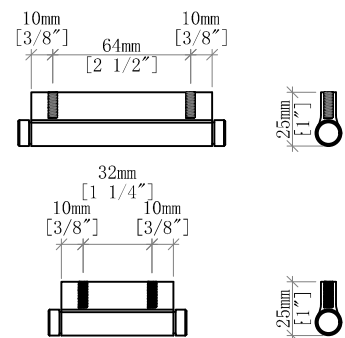

48" Lucian Single Vanity

D704-V48-CBO

48" Lucian Single Vanity

Details and Features

- Solids: Ash
- Veneers: Ash
- Panels: Marine MDF
- Drawer Fronts: Marine MDF ribs with Ash Veneer
- Installation Type: Free Standing
- Number of Doors: 0
- Number of Drawers: 5
- Tip/Out Drawer: Top Center, with removable bamboo tray
- Assembly Type: Cabinet comes fully assembled
- Removable organizer with aluminum laminate liner
- Drawer Boxes: Ash veneer over Marine MDF
- English Dovetail joinery
- Aluminum Laminate Drawer Liners
- Hardware Material/Finish: Stainless Steel/Champagne Brass
- Full Extension, Soft Close Glides
- Adjustable levelers
- Vanity Top: Not Included – Optional 3cm Tops available
- Number of Basins: 1
(included with optional countertop purchase)

Dimension

- Width: 47-3/4" (1213mm)
- Depth: 21-3/8" (543mm)
- Height: 34-3/4" (884 mm)
- Rough-In: 21" (534mm)

Drawer Pulls

48" Lucian Single Vanity

D704-V48-CBO

Font View

Side View

All dimensions are nominal

D704-V48-CBO

Top View

Front View

Side View

All dimensions are nominal

Diagrams are of cabinet only-James Martin Optional Countertops and sinks are not shown

Visit website for warranty and installation information