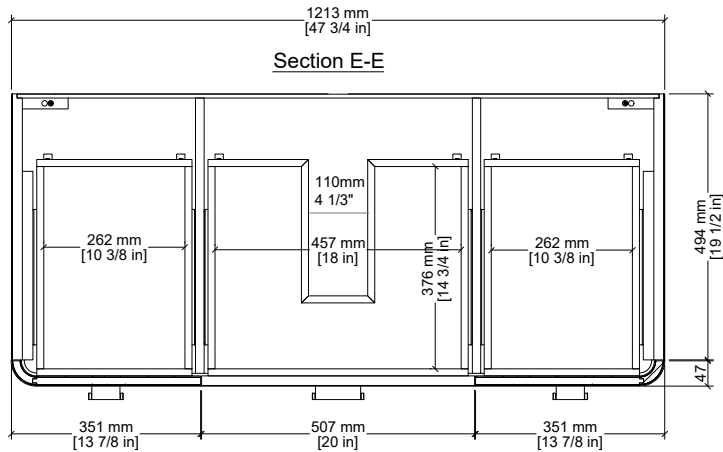

48" Lucian Single Vanity

D704-V48-CBO

48" Lucian Single Vanity

Details and Features

- Solids: Ash
- Veneers: Ash
- Panels: Marine MDF
- Drawer Fronts: Marine MDF ribs with Ash Veneer
- Installation Type: Free Standing
- Number of Doors: 0
- Number of Drawers: 5
- Tip/Out Drawer: Top Center, with removable bamboo tray
- Assembly Type: Cabinet comes fully assembled
- Removable organizer with aluminum laminate liner
- Drawer Boxes: Ash veneer over Marine MDF
- English Dovetail joinery
- Aluminum Laminate Drawer Liners
- Hardware Material/Finish: Stainless Steel/Champagne Brass
- Full Extension, Soft Close Glides
- Adjustable levelers
- Vanity Top: Not Included – Optional 3cm Tops available
- Number of Basins: 1
(included with optional countertop purchase)

Dimension

- Width: 47-3/4" (1213mm)
- Depth: 21-3/8" (543mm)
- Height: 34-3/4" (884 mm)
- Rough-In: 21" (534mm)

Drawer Pulls

48" Lucian Single Vanity

D704-V48-CBO

Font View

Side View

All dimensions are nominal

D704-V48-CBO

Top View

Front View

Side View

All dimensions are nominal

Diagrams are of cabinet only-James Martin Optional Countertops and sinks are not shown

Visit website for warranty and installation information