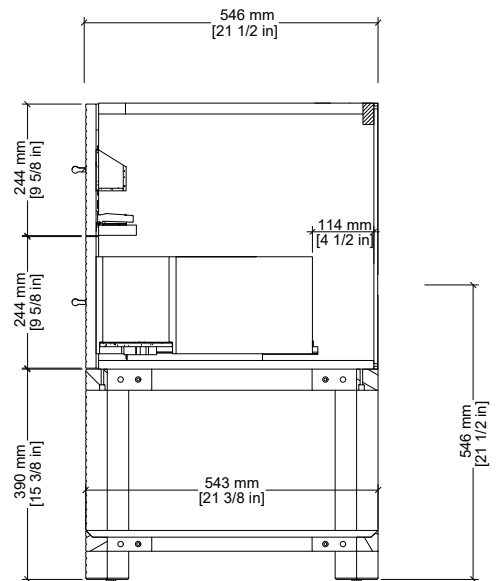

48" Lucian Single Vanity

D704-V48-CBO

48" Lucian Single Vanity

Details and Features

- Solids: Ash
- Veneers: Ash
- Panels: Marine MDF
- Drawer Fronts: Marine MDF ribs with Ash Veneer
- Installation Type: Free Standing
- Number of Doors: 0
- Number of Drawers: 5
- Tip/Out Drawer: Top Center, with removable bamboo tray
- Assembly Type: Cabinet comes fully assembled
- Removable organizer with aluminum laminate liner
- Drawer Boxes: Ash veneer over Marine MDF
- English Dovetail joinery
- Aluminum Laminate Drawer Liners
- Hardware Material/Finish: Stainless Steel/Champagne Brass
- Full Extension, Soft Close Glides
- Adjustable levelers
- Vanity Top: Not Included – Optional 3cm Tops available
- Number of Basins: 1
(included with optional countertop purchase)

Dimension

- Width: 47-3/4" (1213mm)
- Depth: 21-3/8" (543mm)
- Height: 34-3/4" (884 mm)
- Rough-In: 21" (534mm)

Drawer Pulls

48" Lucian Single Vanity

D704-V48-CBO

Font View

Side View

All dimensions are nominal

Diagrams are of cabinet only-James Martin Optional Countertops and sinks are not shown

Visit website for warranty and installation information

<http://www.jamesmartinvanities.com>

48" Lucian Single Vanity

D704-V48-CBO

Top View

Front View

Side View

All dimensions are nominal

Diagrams are of cabinet only-James Martin Optional Countertops and sinks are not shown

Visit website for warranty and installation information