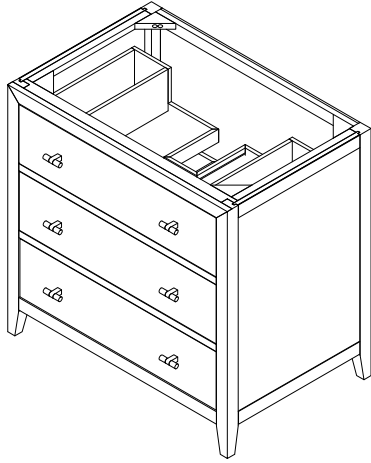

36" Celeste Single Vanity

D604-V36-SHG

36" Celeste Single Vanity

Details and Features

- Solids: White Oak
- Veneers: White Oak, Ash
- Drawer Fronts: Marine MDF with Embossed PU, Faux Shagreen
- Panels: Marine MDF
- Installation Type: Free Standing
- Number of Doors: 0
- Number of Drawers: 3
- Top Drawer: Left and Right Storage Compartments and center U-shaped tray style storage underneath the sink area
- Middle Drawer: U-Shaped drawer to accommodate plumbing
- Assembly Type: Cabinet comes fully assembled
- Assembly Type: Attach Drawer Pulls
- Removable organizer with aluminum laminate liner
- Drawer Boxes: Ash veneer over Marine MDF
- English Dovetail joinery
- Aluminum Laminate Drawer Liners
- Hardware Material/Finish: Lucite and Stainless Steel/Champagne Brass
- Full Extension, Soft Close Glides
- Adjustable levelers
- Vanity Top: Not Included – Optional 3cm Tops available
- Number of Basins: 1
(included with optional countertop purchase)

Dimension

- Width: 35-3/4" (908mm)
- Depth: 23-3/8" (594mm)
- Height: 34-3/4" (884 mm)
- Rough-In: 21" (534mm)

Drawer Pulls

36" Celeste Single Vanity

D604-V36-SHG

All dimensions are nominal

Diagrams are of cabinet only-James Martin Optional Countertops and sinks are not shown

Visit website for warranty and installation information
<http://www.jamesmartinvanities.com>

36" Celeste Single Vanity

D604-V36-SHG

Top View

Front View

Side View

All dimensions are nominal

Diagrams are of cabinet only-James Martin Optional Countertops and sinks are not shown