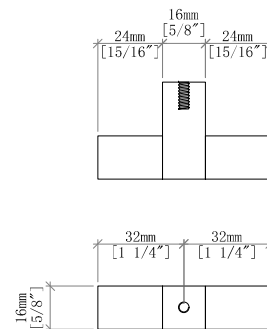

36" Celeste Single Vanity

D604-V36-SHG

36" Celeste Single Vanity

Details and Features

- Solids: White Oak
- Veneers: White Oak, Ash
- Drawer Fronts: Marine MDF with Embossed PU, Faux Shagreen
- Panels: Marine MDF
- Installation Type: Free Standing
- Number of Doors: 0
- Number of Drawers: 3
- Top Drawer: Left and Right Storage Compartments and center U-shaped tray style storage underneath the sink area
- Middle Drawer: U-Shaped drawer to accommodate plumbing
- Assembly Type: Cabinet comes fully assembled
- Assembly Type: Attach Drawer Pulls
- Removable organizer with aluminum laminate liner
- Drawer Boxes: Ash veneer over Marine MDF
- English Dovetail joinery
- Aluminum Laminate Drawer Liners
- Hardware Material/Finish: Lucite and Stainless Steel/Champagne Brass
- Full Extension, Soft Close Glides
- Adjustable levelers
- Vanity Top: Not Included – Optional 3cm Tops available
- Number of Basins: 1
(included with optional countertop purchase)

Dimension

- Width: 35-3/4" (908mm)
- Depth: 23-3/8" (594mm)
- Height: 34-3/4" (884 mm)
- Rough-In: 21" (534mm)

Drawer Pulls

36" Celeste Single Vanity

D604-V36-SHG

All dimensions are nominal

Diagrams are of cabinet only-James Martin Optional Countertops and sinks are not shown

Visit website for warranty and installation information
<http://www.jamesmartinvanities.com>

36" Celeste Single Vanity

D604-V36-SHG

Top View

Front View

Side View

All dimensions are nominal

Diagrams are of cabinet only-James Martin Optional Countertops and sinks are not shown