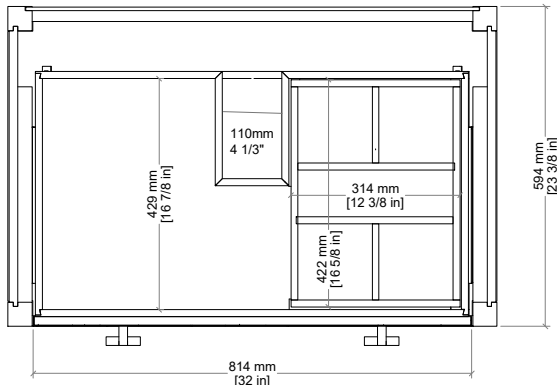

36" Celeste Single Vanity

D604-V36-SHG

36" Celeste Single Vanity

Details and Features

- Solids: White Oak
- Veneers: White Oak, Ash
- Drawer Fronts: Marine MDF with Embossed PU, Faux Shagreen
- Panels: Marine MDF
- Installation Type: Free Standing
- Number of Doors: 0
- Number of Drawers: 3
- Top Drawer: Left and Right Storage Compartments and center U-shaped tray style storage underneath the sink area
- Middle Drawer: U-Shaped drawer to accommodate plumbing
- Assembly Type: Cabinet comes fully assembled
- Assembly Type: Attach Drawer Pulls
- Removable organizer with aluminum laminate liner
- Drawer Boxes: Ash veneer over Marine MDF
- English Dovetail joinery
- Aluminum Laminate Drawer Liners
- Hardware Material/Finish: Lucite and Stainless Steel/Champagne Brass
- Full Extension, Soft Close Glides
- Adjustable levelers
- Vanity Top: Not Included – Optional 3cm Tops available
- Number of Basins: 1
(included with optional countertop purchase)

Dimension

- Width: 35-3/4" (908mm)
- Depth: 23-3/8" (594mm)
- Height: 34-3/4" (884 mm)
- Rough-In: 21" (534mm)

Drawer Pulls

36" Celeste Single Vanity

D604-V36-SHG

All dimensions are nominal

Diagrams are of cabinet only-James Martin Optional Countertops and sinks are not shown

Visit website for warranty and installation information
<http://www.jamesmartinvanities.com>

36" Celeste Single Vanity

D604-V36-SHG

Top View

Front View

Side View

All dimensions are nominal

Diagrams are of cabinet only-James Martin Optional Countertops and sinks are not shown