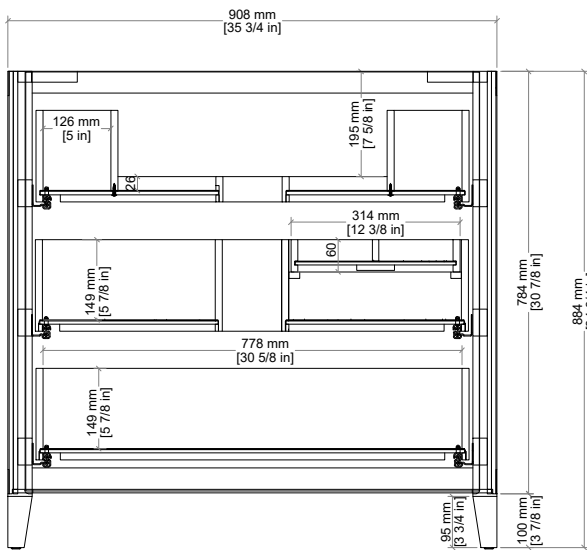

36" Celeste Single Vanity

D604-V36-SHG

36" Celeste Single Vanity

Details and Features

- Solids: White Oak
- Veneers: White Oak, Ash
- Drawer Fronts: Marine MDF with Embossed PU, Faux Shagreen
- Panels: Marine MDF
- Installation Type: Free Standing
- Number of Doors: 0
- Number of Drawers: 3
- Top Drawer: Left and Right Storage Compartments and center U-shaped tray style storage underneath the sink area
- Middle Drawer: U-Shaped drawer to accommodate plumbing
- Assembly Type: Cabinet comes fully assembled
- Assembly Type: Attach Drawer Pulls
- Removable organizer with aluminum laminate liner
- Drawer Boxes: Ash veneer over Marine MDF
- English Dovetail joinery
- Aluminum Laminate Drawer Liners
- Hardware Material/Finish: Lucite and Stainless Steel/Champagne Brass
- Full Extension, Soft Close Glides
- Adjustable levelers
- Vanity Top: Not Included – Optional 3cm Tops available
- Number of Basins: 1
(included with optional countertop purchase)

Dimension

- Width: 35-3/4" (908mm)
- Depth: 23-3/8" (594mm)
- Height: 34-3/4" (884 mm)
- Rough-In: 21" (534mm)

Drawer Pulls

36" Celeste Single Vanity

D604-V36-SHG

All dimensions are nominal

Diagrams are of cabinet only-James Martin Optional Countertops and sinks are not shown

Visit website for warranty and installation information
<http://www.jamesmartinvanities.com>

36" Celeste Single Vanity

D604-V36-SHG

Top View

Front View

Side View

All dimensions are nominal

Diagrams are of cabinet only-James Martin Optional Countertops and sinks are not shown