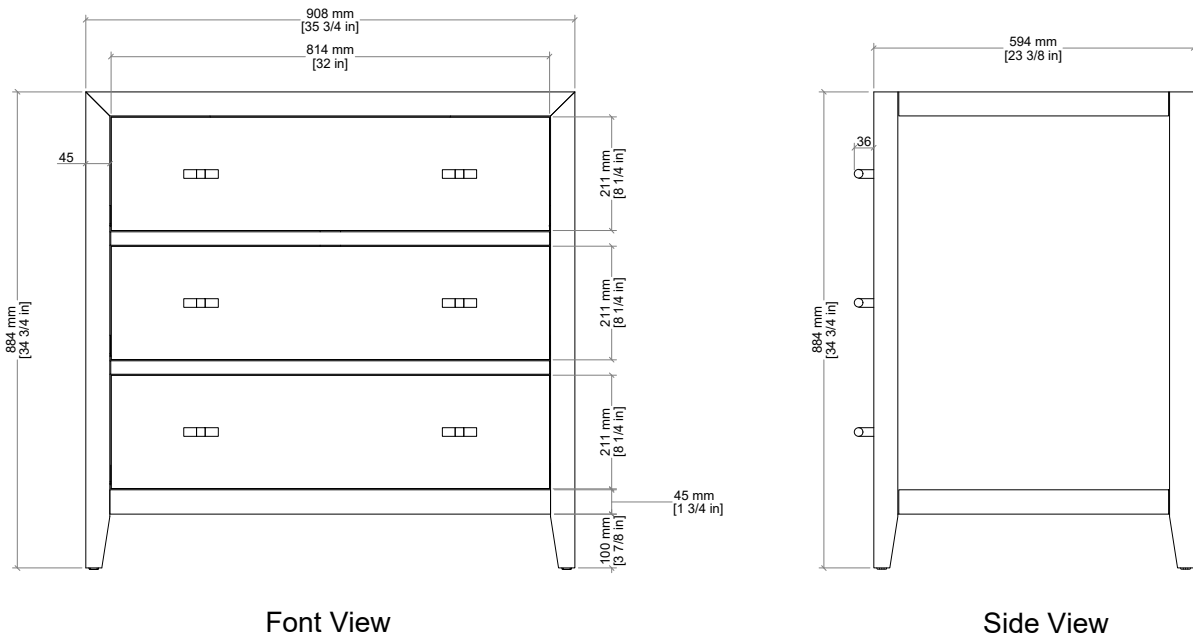

36" Celeste Single Vanity

D604-V36-SHG

36" Celeste Single Vanity

Details and Features

- Solids: White Oak
- Veneers: White Oak, Ash
- Drawer Fronts: Marine MDF with Embossed PU, Faux Shagreen
- Panels: Marine MDF
- Installation Type: Free Standing
- Number of Doors: 0
- Number of Drawers: 3
- Top Drawer: Left and Right Storage Compartments and center U-shaped tray style storage underneath the sink area
- Middle Drawer: U-Shaped drawer to accommodate plumbing
- Assembly Type: Cabinet comes fully assembled
- Assembly Type: Attach Drawer Pulls
- Removable organizer with aluminum laminate liner
- Drawer Boxes: Ash veneer over Marine MDF
- English Dovetail joinery
- Aluminum Laminate Drawer Liners
- Hardware Material/Finish: Lucite and Stainless Steel/Champagne Brass
- Full Extension, Soft Close Glides
- Adjustable levelers
- Vanity Top: Not Included – Optional 3cm Tops available
- Number of Basins: 1
(included with optional countertop purchase)

Dimension

- Width: 35-3/4" (908mm)
- Depth: 23-3/8" (594mm)
- Height: 34-3/4" (884 mm)
- Rough-In: 21" (534mm)

Drawer Pulls

36" Celeste Single Vanity

D604-V36-SHG

All dimensions are nominal

Diagrams are of cabinet only-James Martin Optional Countertops and sinks are not shown

Visit website for warranty and installation information
<http://www.jamesmartinvanities.com>

36" Celeste Single Vanity

D604-V36-SHG

Top View

Front View

Side View

All dimensions are nominal

Diagrams are of cabinet only-James Martin Optional Countertops and sinks are not shown