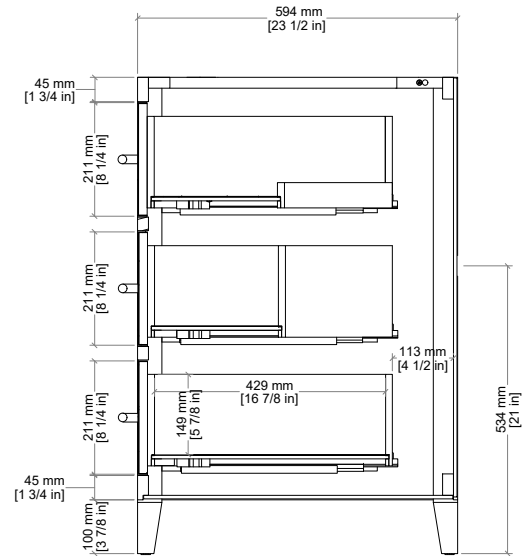

36" Celeste Single Vanity

D604-V36-SHG

36" Celeste Single Vanity

Details and Features

- Solids: White Oak
- Veneers: White Oak, Ash
- Drawer Fronts: Marine MDF with Embossed PU, Faux Shagreen
- Panels: Marine MDF
- Installation Type: Free Standing
- Number of Doors: 0
- Number of Drawers: 3
- Top Drawer: Left and Right Storage Compartments and center U-shaped tray style storage underneath the sink area
- Middle Drawer: U-Shaped drawer to accommodate plumbing
- Assembly Type: Cabinet comes fully assembled
- Assembly Type: Attach Drawer Pulls
- Removable organizer with aluminum laminate liner
- Drawer Boxes: Ash veneer over Marine MDF
- English Dovetail joinery
- Aluminum Laminate Drawer Liners
- Hardware Material/Finish: Lucite and Stainless Steel/Champagne Brass
- Full Extension, Soft Close Glides
- Adjustable levelers
- Vanity Top: Not Included – Optional 3cm Tops available
- Number of Basins: 1
(included with optional countertop purchase)

Dimension

- Width: 35-3/4" (908mm)
- Depth: 23-3/8" (594mm)
- Height: 34-3/4" (884 mm)
- Rough-In: 21" (534mm)

Drawer Pulls

36" Celeste Single Vanity

D604-V36-SHG

All dimensions are nominal

Diagrams are of cabinet only-James Martin Optional Countertops and sinks are not shown

Visit website for warranty and installation information
<http://www.jamesmartinvanities.com>

36" Celeste Single Vanity

D604-V36-SHG

Top View

Front View

Side View

All dimensions are nominal

Diagrams are of cabinet only-James Martin Optional Countertops and sinks are not shown