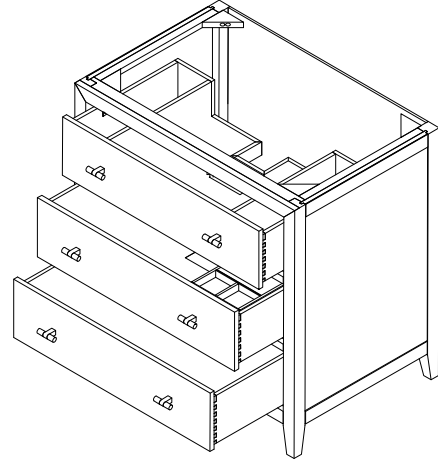

36" Celeste Single Vanity

D604-V36-SHG

36" Celeste Single Vanity

Details and Features

- Solids: White Oak
- Veneers: White Oak, Ash
- Drawer Fronts: Marine MDF with Embossed PU, Faux Shagreen
- Panels: Marine MDF
- Installation Type: Free Standing
- Number of Doors: 0
- Number of Drawers: 3
- Top Drawer: Left and Right Storage Compartments and center U-shaped tray style storage underneath the sink area
- Middle Drawer: U-Shaped drawer to accommodate plumbing
- Assembly Type: Cabinet comes fully assembled
- Assembly Type: Attach Drawer Pulls
- Removable organizer with aluminum laminate liner
- Drawer Boxes: Ash veneer over Marine MDF
- English Dovetail joinery
- Aluminum Laminate Drawer Liners
- Hardware Material/Finish: Lucite and Stainless Steel/Champagne Brass
- Full Extension, Soft Close Glides
- Adjustable levelers
- Vanity Top: Not Included – Optional 3cm Tops available
- Number of Basins: 1
(included with optional countertop purchase)

Dimension

- Width: 35-3/4" (908mm)
- Depth: 23-3/8" (594mm)
- Height: 34-3/4" (884 mm)
- Rough-In: 21" (534mm)

Drawer Pulls

36" Celeste Single Vanity

D604-V36-SHG

All dimensions are nominal

Diagrams are of cabinet only-James Martin Optional Countertops and sinks are not shown