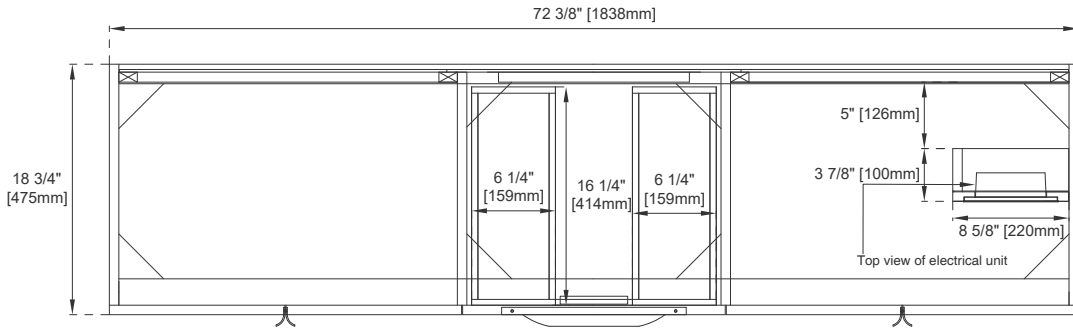

72" COLUMBIA VANITY 983 SERIES

JAMES MARTIN VANITIES

Top View