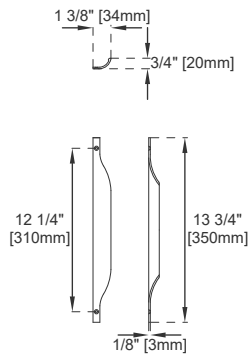

### Wall Mount Dimensions

Width: 72-3/8"  
Depth: 18-3/4"  
Height: 14-3/8"  
Rough-In Height: 24-3/8"

### Dimensions with Base

Width: 72-3/8"  
Depth: 18-3/4"  
Height: 32-1/8"  
Rough-In Height: 32-1/8"

Single Faucet Top -Not Shown

# JAMES MARTIN VANITIES

Top View

Front View

Knob

Bamboo Drawer Organizer

All dimensions are nominal  
Diagrams are of cabinet and base only-James Martin Optional integrated sinktops are not shown

Visit website for warranty and installation information  
[www.jamesmartinvanities.com](http://www.jamesmartinvanities.com)

# JAMES MARTIN VANITIES

Side View 2

Side View 1

Back View

All dimensions are nominal  
Diagrams are of cabinet and base only-James Martin Optional integrated sinktops are not shown

Visit website for warranty and installation information  
[www.jamesmartinvanities.com](http://www.jamesmartinvanities.com)