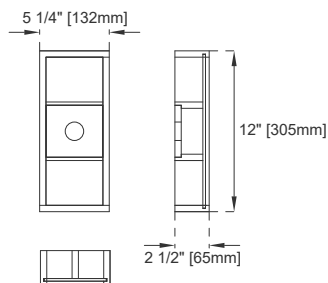

### Wall Mount Dimensions

Width: 72-3/8"  
Depth: 18-3/4"  
Height: 14-3/8"  
Rough-In Height: 24-3/8"

### Dimensions with Base

Width: 72-3/8"  
Depth: 18-3/4"  
Height: 32-1/8"  
Rough-In Height: 32-1/8"

Single Faucet Top -Not Shown

# JAMES MARTIN VANITIES

Top View

Front View

Knob

Bamboo Drawer Organizer

All dimensions are nominal  
Diagrams are of cabinet and base only-James Martin Optional integrated sinktops are not shown

Visit website for warranty and installation information  
[www.jamesmartinvanities.com](http://www.jamesmartinvanities.com)

# JAMES MARTIN VANITIES

Side View 2

Side View 1

Back View

All dimensions are nominal  
Diagrams are of cabinet and base only-James Martin Optional integrated sinktops are not shown

Visit website for warranty and installation information  
[www.jamesmartinvanities.com](http://www.jamesmartinvanities.com)