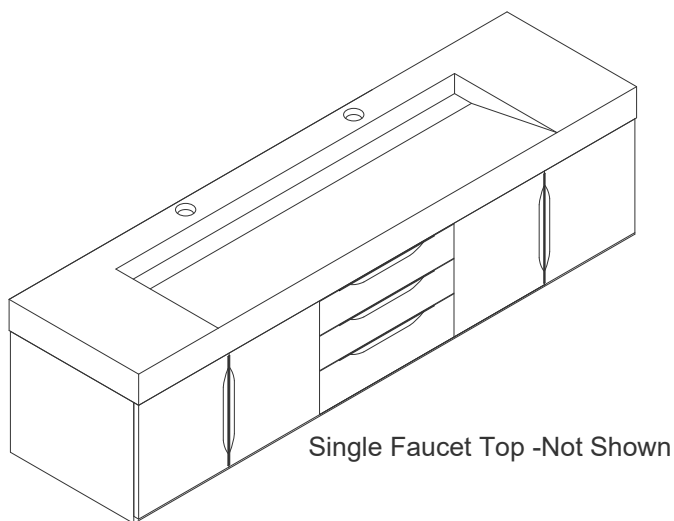

### Wall Mount Dimensions

Width: 72-3/8"  
Depth: 18-3/4"  
Height: 14-3/8"  
Rough-In Height: 24-3/8"

### Dimensions with Base

Width: 72-3/8"  
Depth: 18-3/4"  
Height: 32-1/8"  
Rough-In Height: 32-1/8"

Single Faucet Top -Not Shown