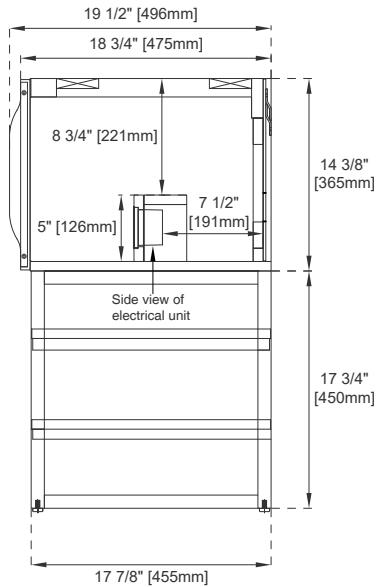

### Wall Mount Dimensions

Width: 72-3/8"  
Depth: 18-3/4"  
Height: 14-3/8"  
Rough-In Height: 24-3/8"

### Dimensions with Base

Width: 72-3/8"  
Depth: 18-3/4"  
Height: 32-1/8"  
Rough-In Height: 32-1/8"

Single Faucet Top -Not Shown

# JAMES MARTIN VANITIES

Top View

Front View

Knob

Bamboo Drawer Organizer

All dimensions are nominal  
Diagrams are of cabinet and base only-James Martin Optional integrated sinktops are not shown

Visit website for warranty and installation information  
[www.jamesmartinvanities.com](http://www.jamesmartinvanities.com)

# JAMES MARTIN VANITIES

Side View 2

Side View 1

Back View

All dimensions are nominal  
Diagrams are of cabinet and base only-James Martin Optional integrated sinktops are not shown

Visit website for warranty and installation information  
[www.jamesmartinvanities.com](http://www.jamesmartinvanities.com)