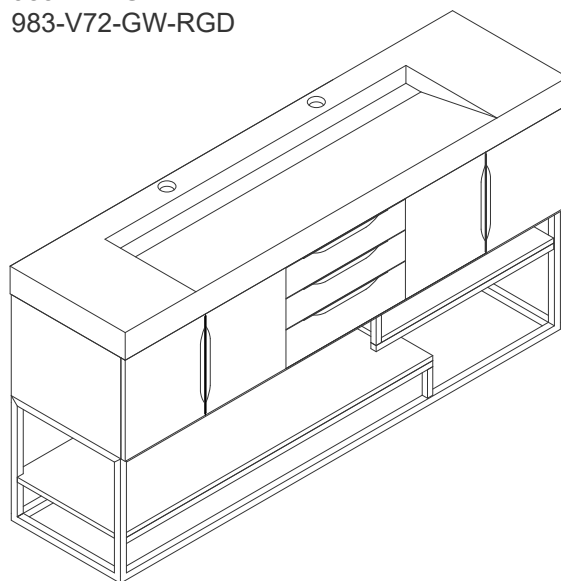

### Wall Mount Dimensions

Width: 72-3/8"  
Depth: 18-3/4"  
Height: 14-3/8"  
Rough-In Height: 24-3/8"

### Dimensions with Base

Width: 72-3/8"  
Depth: 18-3/4"  
Height: 32-1/8"  
Rough-In Height: 32-1/8"

Single Faucet Top -Not Shown