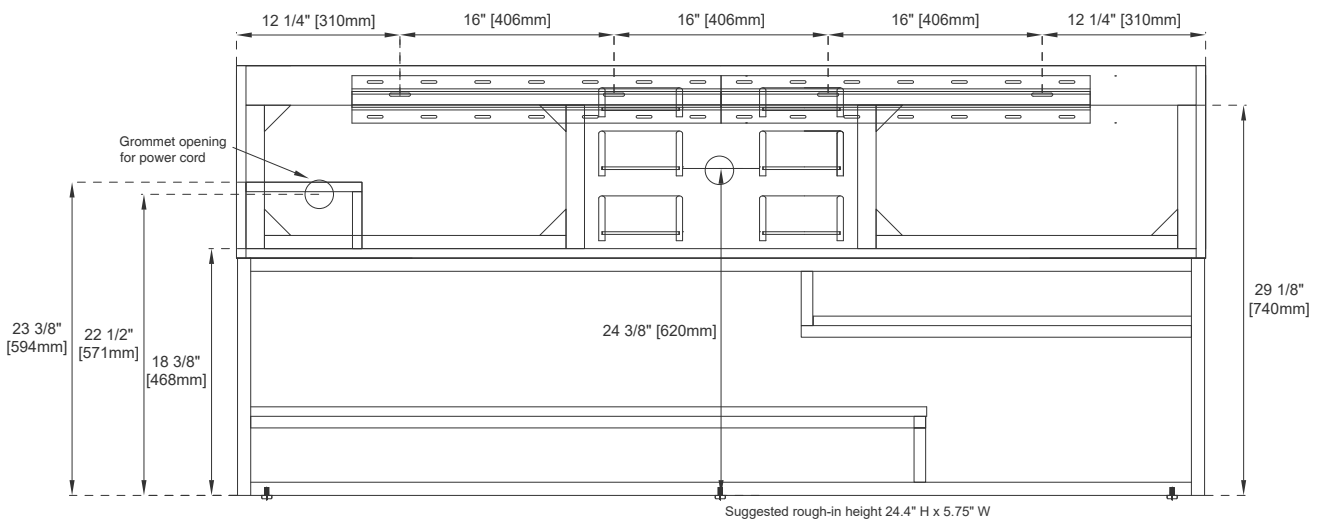

### Wall Mount Dimensions

Width: 72-3/8"  
Depth: 18-3/4"  
Height: 14-3/8"  
Rough-In Height: 24-3/8"

### Dimensions with Base

Width: 72-3/8"  
Depth: 18-3/4"  
Height: 32-1/8"  
Rough-In Height: 32-1/8"

Single Faucet Top -Not Shown

# JAMES MARTIN VANITIES

Top View

Front View

Knob

Bamboo Drawer Organizer

All dimensions are nominal  
Diagrams are of cabinet and base only-James Martin Optional integrated sinktops are not shown

Visit website for warranty and installation information  
[www.jamesmartinvanities.com](http://www.jamesmartinvanities.com)

# JAMES MARTIN VANITIES

Side View 2

Side View 1

Back View

All dimensions are nominal  
Diagrams are of cabinet and base only-James Martin Optional integrated sinktops are not shown

Visit website for warranty and installation information  
[www.jamesmartinvanities.com](http://www.jamesmartinvanities.com)