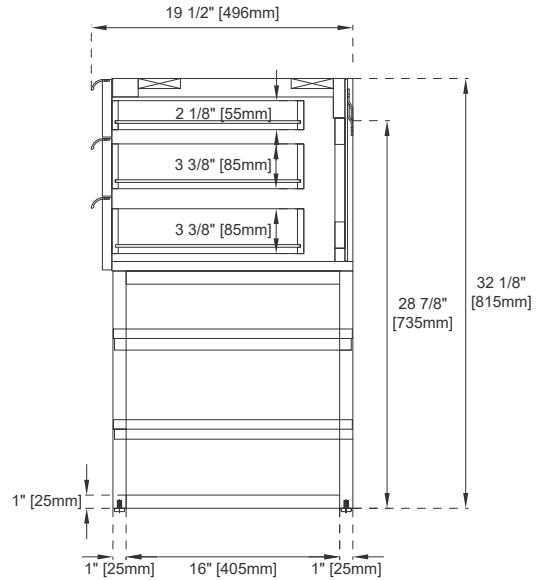

### Wall Mount Dimensions

Width: 72-3/8"  
Depth: 18-3/4"  
Height: 14-3/8"  
Rough-In Height: 24-3/8"

### Dimensions with Base

Width: 72-3/8"  
Depth: 18-3/4"  
Height: 32-1/8"  
Rough-In Height: 32-1/8"

Single Faucet Top -Not Shown

# JAMES MARTIN VANITIES

Top View

Front View

Knob

Bamboo Drawer Organizer

All dimensions are nominal  
Diagrams are of cabinet and base only-James Martin Optional integrated sinktops are not shown

Visit website for warranty and installation information  
[www.jamesmartinvanities.com](http://www.jamesmartinvanities.com)

# JAMES MARTIN VANITIES

Side View 2

Side View 1

Back View

All dimensions are nominal  
Diagrams are of cabinet and base only-James Martin Optional integrated sinktops are not shown

Visit website for warranty and installation information  
[www.jamesmartinvanities.com](http://www.jamesmartinvanities.com)