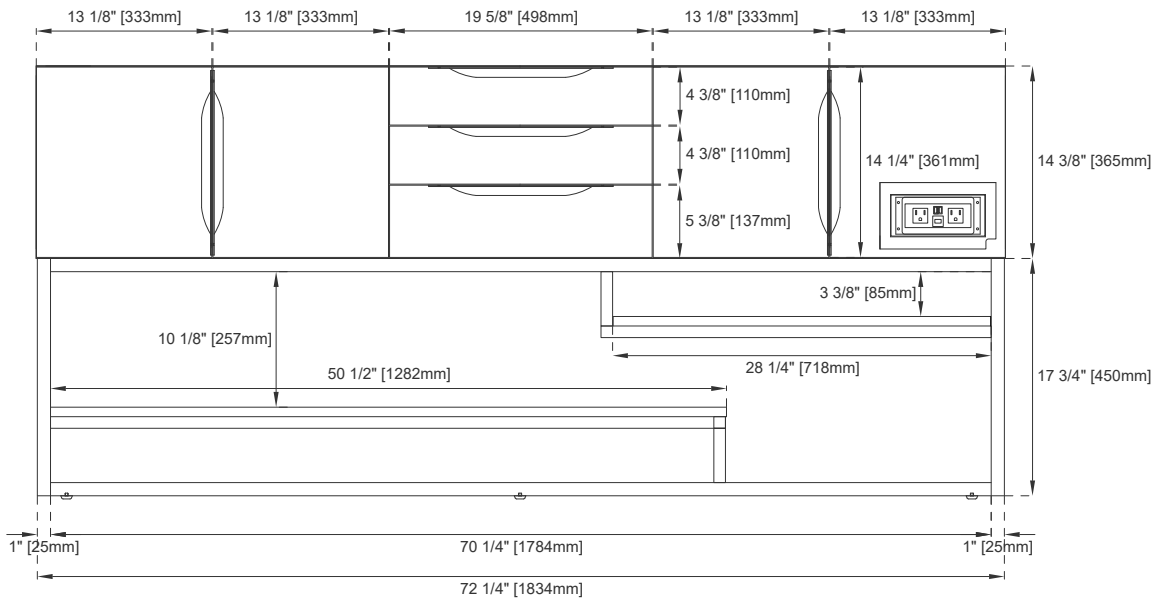

72" COLUMBIA VANITY 983 SERIES

JAMES MARTIN VANITIES

Front View

Bamboo Drawer Organizer

All dimensions are nominal
Diagrams are of cabinet and base only-James Martin Optional integrated sinktops are not shown

Visit website for warranty and installation information
www.jamesmartinvanities.com