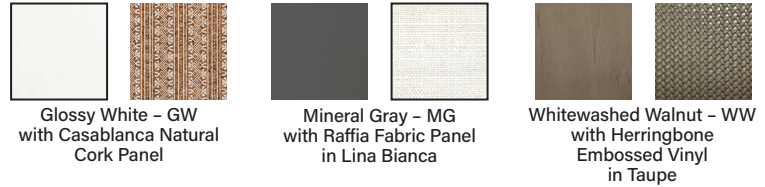

CHIANTI

Stainless Steel metal bases are available in three finishes

With its streamlined, minimalistic look and versatile staging, Chianti's compact design provides storage and style for any powder room or modest bathroom.

Chianti Vanity is available in three finishes with coordinating, reversible door panels

Chianti 24" Single Vanity in Mineral Gray with White Glossy Sinktop - E303V24MGWG / 23-5/8" W x 18-1/8" D x 29-3/8" H

Brushed Nickel

Matte Black

Radiant Gold

Each cabinet comes with two knobs in each of these three finishes.

Chianti 20" Single Vanity in Mineral Gray with Matte Black base and Lina Bianca Door Panel - E303-V20-MG-MBK-WG / 20" W x 18-1/8" D x 35-3/8" H