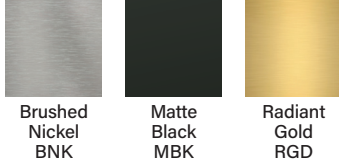

CHIANTI

Stainless Steel metal bases are available in three finishes

With its streamlined, minimalistic look and versatile staging, Chianti's compact design provides storage and style for any powder room or modest bathroom.

Chianti Vanity is available in three finishes with coordinating, reversible door panels

Chianti 24" Single Vanity in Mineral Gray with White Glossy Sinktop - E303V24MGWG / 23-5/8" W x 18-1/8" D x 29-3/8" H

Brushed Nickel

Matte Black

Radiant Gold

Each cabinet comes with two knobs in each of these three finishes.

Chianti 20" Single Vanity in Mineral Gray with Matte Black base and Lina Bianca Door Panel - E303-V20-MG-MBK-WG / 20" W x 18-1/8" D x 35-3/8" H