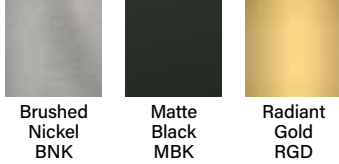

CHIANTI

Stainless Steel metal bases are available in three finishes

Chianti 24" Single Vanity in Mineral Grey with White Glossy Sinktop - E303V24MGWG / 23-5/8" W x 18-1/8" D x 29-3/8" H

Each cabinet comes with two knobs in each of these three finishes.

Chianti 20" Single Vanity in Mineral Gray with Matte Black base and Lina Bianca Door Panel - E303-V20-MG-MBK-WG / 20" W x 18-1/8" D x 35-3/8" H

20" Single Vanity
E303-V20-WW-BNK-WG /
20" W x 18-1/8" D
x 35-3/8" H