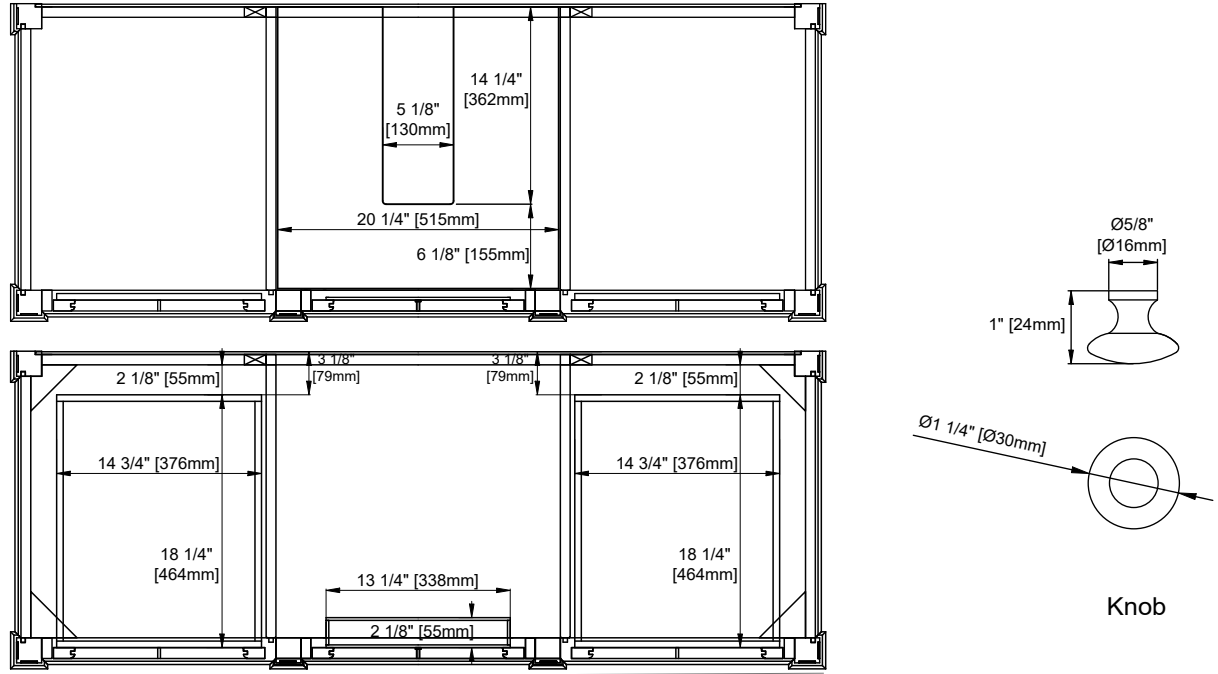

60" BRITTANY VANITY

655-V60S-BW
Bright White

JAMES MARTIN
VANITIES

Features and Materials

Solids: Yellow Poplar;
Panels: Plywood
Installation Type: Floor Standing
Number of Doors: One
Number of Drawers: Six
Number of Tip Outs: One
Wooden Backsplash
Drawer Box Material and Construction: 12mm Plywood/English Dovetail Joinery
Hardware Material and Finish: Zinc Alloy in Satin Nickel Finish
Full Extension, Soft Close Glides
European Soft Close Hinges
Aluminum Laminate Drawer Liners
Vanity Top Included: NO, Optional 3cm Tops Available with Sinks
Number of Basins: One- with optional 3cm top
Fits Drain Hole Size: 1-3/4"
Overflow: Front facing
Assembly Required: Installation of optional 3cm top and sink Adjustable levelers

Dimension

Width: 58-3/8"
Depth: 22-7/8"
Height: 32-5/8"
Rough-In Height: 21-1/2"

Version: 202311

Visit website for warranty and installation information

www.jamesmartinvanities.com

60" BRITTANY VANITY

655-V60S-BW

JAMES MARTIN VANITIES

58-3/8" Top View

Front View

All dimensions are nominal

Diagrams are of cabinet only—James Martin Optional Countertops and sinks are not shown

Visit website for warranty and installation information
www.jamesmartinvanities.com