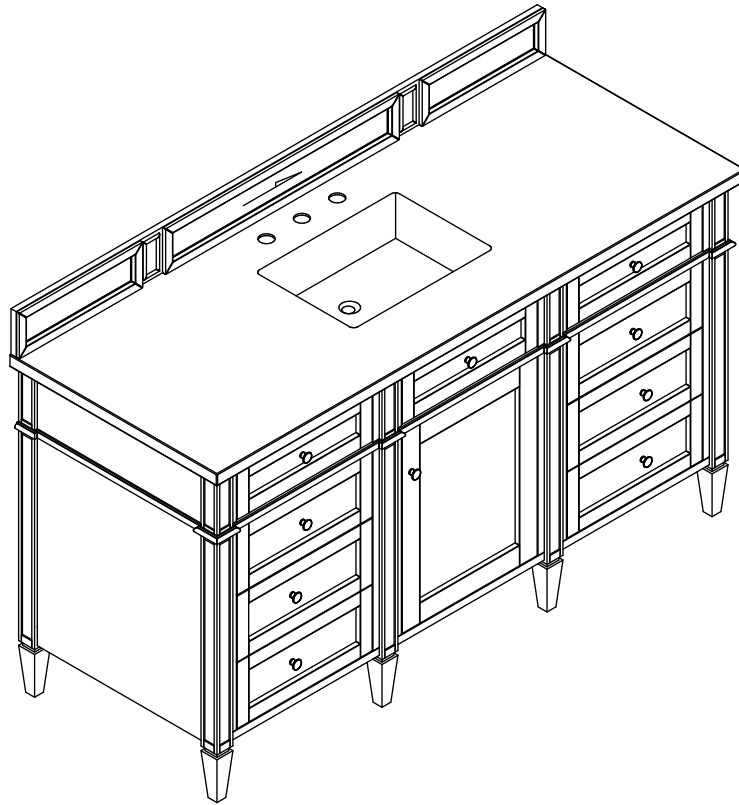

60" BRITTANY VANITY

655-V60S-BW
Bright White

JAMES MARTIN
VANITIES

Features and Materials

Solids: Yellow Poplar;
Panels: Plywood
Installation Type: Floor Standing
Number of Doors: One
Number of Drawers: Six
Number of Tip Outs: One
Wooden Backsplash
Drawer Box Material and Construction: 12mm Plywood/English Dovetail Joinery
Hardware Material and Finish: Zinc Alloy in Satin Nickel Finish
Full Extension, Soft Close Glides
European Soft Close Hinges
Aluminum Laminate Drawer Liners
Vanity Top Included: NO, Optional 3cm Tops Available with Sinks
Number of Basins: One- with optional 3cm top
Fits Drain Hole Size: 1-3/4"
Overflow: Front facing
Assembly Required: Installation of optional 3cm top and sink Adjustable levelers

Dimension

Width: 58-3/8"
Depth: 22-7/8"
Height: 32-5/8"
Rough-In Height: 21-1/2"

Version: 202311

Visit website for warranty and installation information

www.jamesmartinvanities.com

60" BRITTANY VANITY

655-V60S-BW

JAMES MARTIN VANITIES

58-3/8" Top View

Front View

All dimensions are nominal

Diagrams are of cabinet only—James Martin Optional Countertops and sinks are not shown

Visit website for warranty and installation information
www.jamesmartinvanities.com