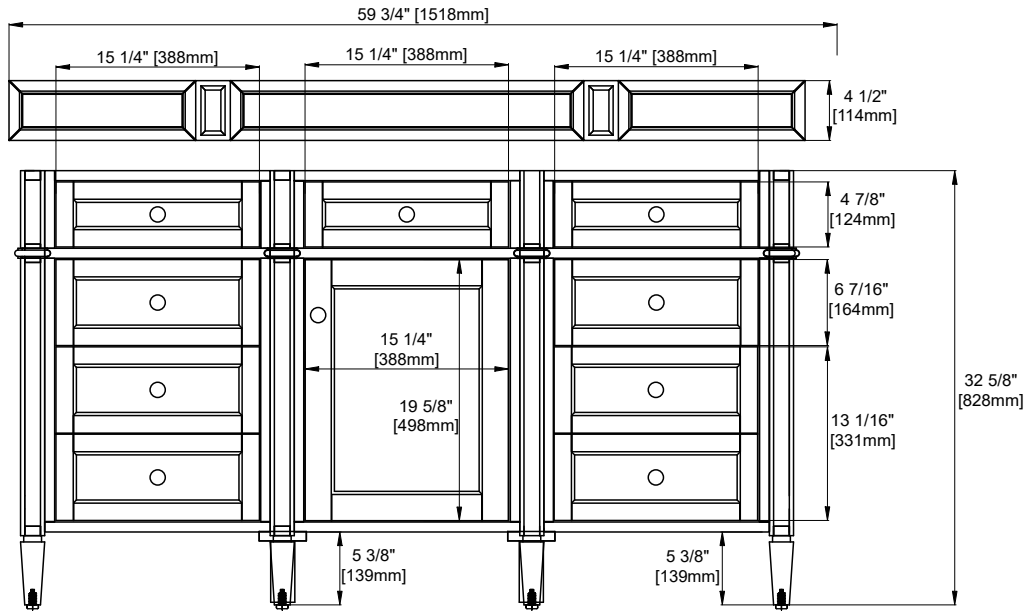

60" BRITTANY VANITY

655-V60S-BW
Bright White

JAMES MARTIN
VANITIES

Features and Materials

Solids: Yellow Poplar;
Panels: Plywood
Installation Type: Floor Standing
Number of Doors: One
Number of Drawers: Six
Number of Tip Outs: One
Wooden Backsplash
Drawer Box Material and Construction: 12mm Plywood/English Dovetail Joinery
Hardware Material and Finish: Zinc Alloy in Satin Nickel Finish
Full Extension, Soft Close Glides
European Soft Close Hinges
Aluminum Laminate Drawer Liners
Vanity Top Included: NO, Optional 3cm Tops Available with Sinks
Number of Basins: One- with optional 3cm top
Fits Drain Hole Size: 1-3/4"
Overflow: Front facing
Assembly Required: Installation of optional 3cm top and sink Adjustable levelers

Dimension

Width: 58-3/8"
Depth: 22-7/8"
Height: 32-5/8"
Rough-In Height: 21-1/2"

Version: 202311

Visit website for warranty and installation information

www.jamesmartinvanities.com

60" BRITTANY VANITY

655-V60S-BW

JAMES MARTIN VANITIES

58-3/8" Top View

Front View

All dimensions are nominal

Diagrams are of cabinet only—James Martin Optional Countertops and sinks are not shown

Visit website for warranty and installation information
www.jamesmartinvanities.com