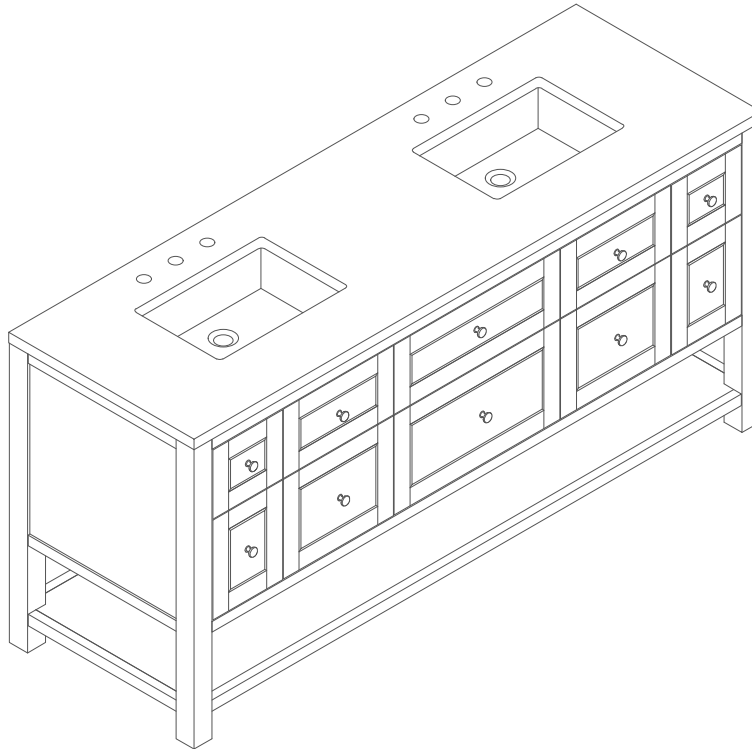

72" BRECKENRIDGE VANITY

330-V72-BW 330-V72-SC
330-V72-LNO 330-V72-WWO

JAMES MARTIN
VANITIES

Features and Materials

Solids: GW/SC-Yellow Poplar; LNO-Ash and Yellow Poplar
Veneers: LNO-Flat Cut Ash
Panels: Plywood
Installation Type: Floor Standing
Number of Basins: Two
Vanity Top Included: NO, Optional 3cm Tops Available with Sinks
Basins Included: NO
Number of Doors: Two
Number of Drawers: Six
Number of Tip Outs: 0
USB/Power Component: YES (ETL5011080)
Cord Length: 6'6"
Assembly Required: NO
Bamboo Storage Tray: One
Drawer Box Material and Construction: 12mm Plywood/English Dovetail Joinery
Hardware Material and Finish: BW/SC-Zinc Alloy in Champagne Brass Color;
LNO-Zinc Alloy in Matte Black Color; WWO-Zinc Alloy in Brushed Nickel Color
Fits Drain Hole Size: 1-3/4"
Full Extension, Soft Close Glides
European Soft Close Hinges
Aluminum Laminate Drawer Liners

Dimension

Width: 71-7/8"
Depth: 23-1/2"
Height: 33"
Rough-In Height: 21-1/2"

72" BRECKENRIDGE VANITY

JAMES MARTIN VANITIES

330-V72-BW 330-V72-SC
330-V72-LNO 330-V72-WWO

Knob

Top View

Bamboo Drawer Organizer