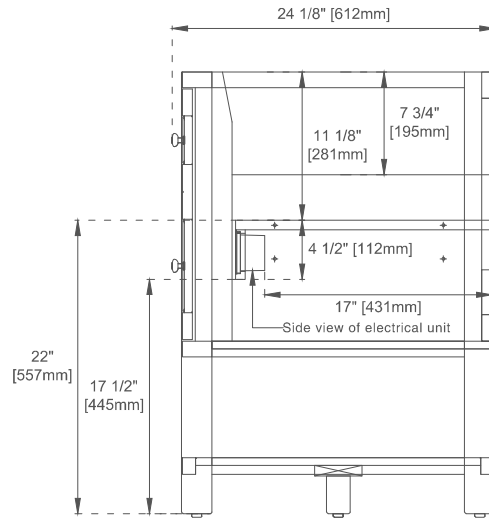

72" BRECKENRIDGE VANITY

330-V72-BW 330-V72-SC
330-V72-LNO 330-V72-WWO

JAMES MARTIN
VANITIES

Features and Materials

Solids: GW/SC-Yellow Poplar; LNO-Ash and Yellow Poplar
Veneers: LNO-Flat Cut Ash
Panels: Plywood
Installation Type: Floor Standing
Number of Basins: Two
Vanity Top Included: NO, Optional 3cm Tops Available with Sinks
Basins Included: NO
Number of Doors: Two
Number of Drawers: Six
Number of Tip Outs: 0
USB/Power Component: YES (ETL5011080)
Cord Length: 6'6"
Assembly Required: NO
Bamboo Storage Tray: One
Drawer Box Material and Construction: 12mm Plywood/English Dovetail Joinery
Hardware Material and Finish: BW/SC-Zinc Alloy in Champagne Brass Color;
LNO-Zinc Alloy in Matte Black Color; WWO-Zinc Alloy in Brushed Nickel Color
Fits Drain Hole Size: 1-3/4"
Full Extension, Soft Close Glides
European Soft Close Hinges
Aluminum Laminate Drawer Liners

Dimension

Width: 71-7/8"
Depth: 23-1/2"
Height: 33"
Rough-In Height: 21-1/2"

72" BRECKENRIDGE VANITY

JAMES MARTIN VANITIES

330-V72-BW 330-V72-SC
330-V72-LNO 330-V72-WWO

Knob

Top View

Bamboo Drawer Organizer

Front View

All dimensions are nominal
Diagrams are of cabinet only—James Martin Optional Countertops and sinks are not shown

Visit website for warranty and installation information
www.jamesmartinvanities.com

72" BRECKENRIDGE VANITY

330-V72-BW 330-V72-SC
 330-V72-LNO 330-V72-WWO

JAMES MARTIN VANITIES

Side View

Back View

All dimensions are nominal
 Diagrams are of cabinet only—James Martin Optional Countertops and sinks are not shown