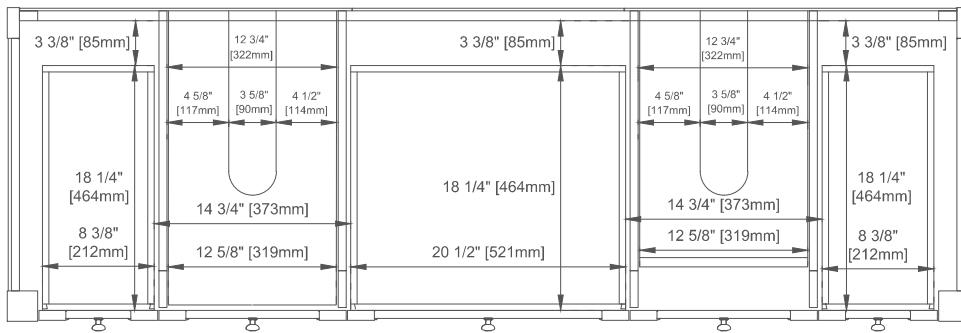

72" BRECKENRIDGE VANITY

330-V72-BW 330-V72-SC
330-V72-LNO 330-V72-WWO

JAMES MARTIN
VANITIES

Features and Materials

Solids: GW/SC-Yellow Poplar; LNO-Ash and Yellow Poplar
Veneers: LNO-Flat Cut Ash
Panels: Plywood
Installation Type: Floor Standing
Number of Basins: Two
Vanity Top Included: NO, Optional 3cm Tops Available with Sinks
Basins Included: NO
Number of Doors: Two
Number of Drawers: Six
Number of Tip Outs: 0
USB/Power Component: YES (ETL5011080)
Cord Length: 6'6"
Assembly Required: NO
Bamboo Storage Tray: One
Drawer Box Material and Construction: 12mm Plywood/English Dovetail Joinery
Hardware Material and Finish: BW/SC-Zinc Alloy in Champagne Brass Color;
LNO-Zinc Alloy in Matte Black Color; WWO-Zinc Alloy in Brushed Nickel Color
Fits Drain Hole Size: 1-3/4"
Full Extension, Soft Close Glides
European Soft Close Hinges
Aluminum Laminate Drawer Liners

Dimension

Width: 71-7/8"
Depth: 23-1/2"
Height: 33"
Rough-In Height: 21-1/2"

72" BRECKENRIDGE VANITY

JAMES MARTIN VANITIES

330-V72-BW 330-V72-SC
330-V72-LNO 330-V72-WWO

Knob

Top View

Bamboo Drawer Organizer

Front View

All dimensions are nominal
Diagrams are of cabinet only—James Martin Optional Countertops and sinks are not shown

Visit website for warranty and installation information
www.jamesmartinvanities.com

72" BRECKENRIDGE VANITY

330-V72-BW 330-V72-SC
 330-V72-LNO 330-V72-WWO

JAMES MARTIN VANITIES

Side View

Back View

All dimensions are nominal
 Diagrams are of cabinet only—James Martin Optional Countertops and sinks are not shown