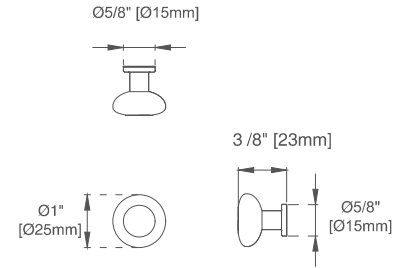

72" BRECKENRIDGE VANITY

330-V72-BW 330-V72-SC
330-V72-LNO 330-V72-WWO

JAMES MARTIN
VANITIES

Features and Materials

Solids: GW/SC-Yellow Poplar; LNO-Ash and Yellow Poplar
Veneers: LNO-Flat Cut Ash
Panels: Plywood
Installation Type: Floor Standing
Number of Basins: Two
Vanity Top Included: NO, Optional 3cm Tops Available with Sinks
Basins Included: NO
Number of Doors: Two
Number of Drawers: Six
Number of Tip Outs: 0
USB/Power Component: YES (ETL5011080)
Cord Length: 6'6"
Assembly Required: NO
Bamboo Storage Tray: One
Drawer Box Material and Construction: 12mm Plywood/English Dovetail Joinery
Hardware Material and Finish: BW/SC-Zinc Alloy in Champagne Brass Color;
LNO-Zinc Alloy in Matte Black Color; WWO-Zinc Alloy in Brushed Nickel Color
Fits Drain Hole Size: 1-3/4"
Full Extension, Soft Close Glides
European Soft Close Hinges
Aluminum Laminate Drawer Liners

Dimension

Width: 71-7/8"
Depth: 23-1/2"
Height: 33"
Rough-In Height: 21-1/2"

72" BRECKENRIDGE VANITY

JAMES MARTIN VANITIES

330-V72-BW 330-V72-SC
330-V72-LNO 330-V72-WWO

Knob

Top View

Bamboo Drawer Organizer

Front View

All dimensions are nominal
Diagrams are of cabinet only—James Martin Optional Countertops and sinks are not shown

Visit website for warranty and installation information
www.jamesmartinvanities.com

72" BRECKENRIDGE VANITY

330-V72-BW 330-V72-SC
 330-V72-LNO 330-V72-WWO

JAMES MARTIN VANITIES

Side View

Back View

All dimensions are nominal
 Diagrams are of cabinet only—James Martin Optional Countertops and sinks are not shown