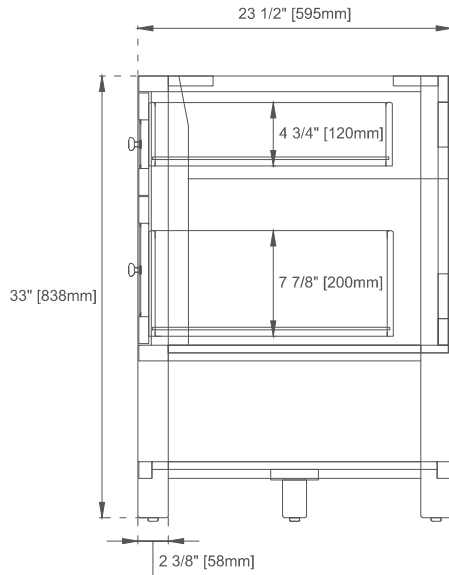

72" BRECKENRIDGE VANITY

330-V72-BW 330-V72-SC
330-V72-LNO 330-V72-WWO

JAMES MARTIN
VANITIES

Features and Materials

Solids: GW/SC-Yellow Poplar; LNO-Ash and Yellow Poplar
Veneers: LNO-Flat Cut Ash
Panels: Plywood
Installation Type: Floor Standing
Number of Basins: Two
Vanity Top Included: NO, Optional 3cm Tops Available with Sinks
Basins Included: NO
Number of Doors: Two
Number of Drawers: Six
Number of Tip Outs: 0
USB/Power Component: YES (ETL5011080)
Cord Length: 6'6"
Assembly Required: NO
Bamboo Storage Tray: One
Drawer Box Material and Construction: 12mm Plywood/English Dovetail Joinery
Hardware Material and Finish: BW/SC-Zinc Alloy in Champagne Brass Color;
LNO-Zinc Alloy in Matte Black Color; WWO-Zinc Alloy in Brushed Nickel Color
Fits Drain Hole Size: 1-3/4"
Full Extension, Soft Close Glides
European Soft Close Hinges
Aluminum Laminate Drawer Liners

Dimension

Width: 71-7/8"
Depth: 23-1/2"
Height: 33"
Rough-In Height: 21-1/2"

72" BRECKENRIDGE VANITY

JAMES MARTIN VANITIES

330-V72-BW 330-V72-SC
330-V72-LNO 330-V72-WWO

Knob

Top View

Bamboo Drawer Organizer

Front View

All dimensions are nominal
Diagrams are of cabinet only—James Martin Optional Countertops and sinks are not shown

Visit website for warranty and installation information
www.jamesmartinvanities.com

72" BRECKENRIDGE VANITY

330-V72-BW 330-V72-SC
 330-V72-LNO 330-V72-WWO

JAMES MARTIN VANITIES

Side View

Back View

All dimensions are nominal
 Diagrams are of cabinet only—James Martin Optional Countertops and sinks are not shown