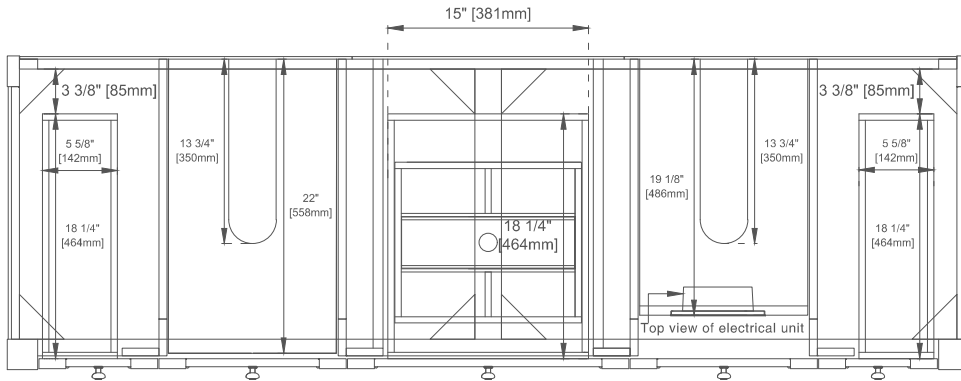

72" BRECKENRIDGE VANITY

330-V72-BW 330-V72-SC
330-V72-LNO 330-V72-WWO

JAMES MARTIN
VANITIES

Features and Materials

Solids: GW/SC-Yellow Poplar; LNO-Ash and Yellow Poplar
Veneers: LNO-Flat Cut Ash
Panels: Plywood
Installation Type: Floor Standing
Number of Basins: Two
Vanity Top Included: NO, Optional 3cm Tops Available with Sinks
Basins Included: NO
Number of Doors: Two
Number of Drawers: Six
Number of Tip Outs: 0
USB/Power Component: YES (ETL5011080)
Cord Length: 6'6"
Assembly Required: NO
Bamboo Storage Tray: One
Drawer Box Material and Construction: 12mm Plywood/English Dovetail Joinery
Hardware Material and Finish: BW/SC-Zinc Alloy in Champagne Brass Color;
LNO-Zinc Alloy in Matte Black Color; WWO-Zinc Alloy in Brushed Nickel Color
Fits Drain Hole Size: 1-3/4"
Full Extension, Soft Close Glides
European Soft Close Hinges
Aluminum Laminate Drawer Liners

Dimension

Width: 71-7/8"
Depth: 23-1/2"
Height: 33"
Rough-In Height: 21-1/2"

72" BRECKENRIDGE VANITY

JAMES MARTIN VANITIES

330-V72-BW 330-V72-SC
330-V72-LNO 330-V72-WWO

Knob

Top View

Bamboo Drawer Organizer

72" BRECKENRIDGE VANITY

330-V72-BW 330-V72-SC
 330-V72-LNO 330-V72-WWO

JAMES MARTIN VANITIES

Side View

Back View

All dimensions are nominal
 Diagrams are of cabinet only—James Martin Optional Countertops and sinks are not shown