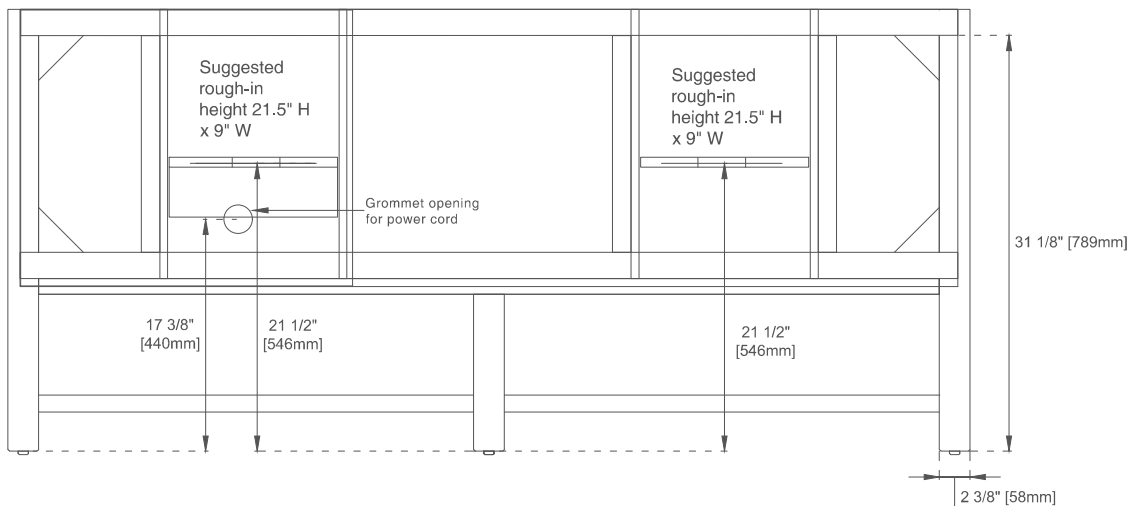

72" BRECKENRIDGE VANITY

330-V72-BW 330-V72-SC
330-V72-LNO 330-V72-WWO

JAMES MARTIN
VANITIES

Features and Materials

Solids: GW/SC-Yellow Poplar; LNO-Ash and Yellow Poplar
Veneers: LNO-Flat Cut Ash
Panels: Plywood
Installation Type: Floor Standing
Number of Basins: Two
Vanity Top Included: NO, Optional 3cm Tops Available with Sinks
Basins Included: NO
Number of Doors: Two
Number of Drawers: Six
Number of Tip Outs: 0
USB/Power Component: YES (ETL5011080)
Cord Length: 6'6"
Assembly Required: NO
Bamboo Storage Tray: One
Drawer Box Material and Construction: 12mm Plywood/English Dovetail Joinery
Hardware Material and Finish: BW/SC-Zinc Alloy in Champagne Brass Color;
LNO-Zinc Alloy in Matte Black Color; WWO-Zinc Alloy in Brushed Nickel Color
Fits Drain Hole Size: 1-3/4"
Full Extension, Soft Close Glides
European Soft Close Hinges
Aluminum Laminate Drawer Liners

Dimension

Width: 71-7/8"
Depth: 23-1/2"
Height: 33"
Rough-In Height: 21-1/2"

72" BRECKENRIDGE VANITY

JAMES MARTIN VANITIES

330-V72-BW 330-V72-SC
330-V72-LNO 330-V72-WWO

Knob

Top View

Bamboo Drawer Organizer

Front View

All dimensions are nominal
Diagrams are of cabinet only—James Martin Optional Countertops and sinks are not shown

Visit website for warranty and installation information
www.jamesmartinvanities.com

72" BRECKENRIDGE VANITY

330-V72-BW 330-V72-SC
 330-V72-LNO 330-V72-WWO

JAMES MARTIN VANITIES

Side View

Back View

All dimensions are nominal
 Diagrams are of cabinet only—James Martin Optional Countertops and sinks are not shown