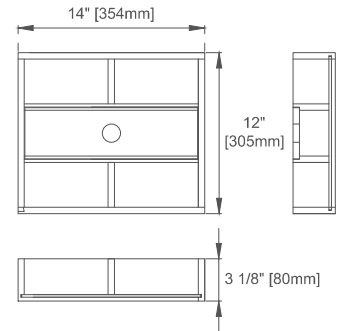

72" BRECKENRIDGE VANITY

330-V72-BW 330-V72-SC
330-V72-LNO 330-V72-WWO

JAMES MARTIN
VANITIES

Features and Materials

Solids: GW/SC-Yellow Poplar; LNO-Ash and Yellow Poplar
Veneers: LNO-Flat Cut Ash
Panels: Plywood
Installation Type: Floor Standing
Number of Basins: Two
Vanity Top Included: NO, Optional 3cm Tops Available with Sinks
Basins Included: NO
Number of Doors: Two
Number of Drawers: Six
Number of Tip Outs: 0
USB/Power Component: YES (ETL5011080)
Cord Length: 6'6"
Assembly Required: NO
Bamboo Storage Tray: One
Drawer Box Material and Construction: 12mm Plywood/English Dovetail Joinery
Hardware Material and Finish: BW/SC-Zinc Alloy in Champagne Brass Color;
LNO-Zinc Alloy in Matte Black Color; WWO-Zinc Alloy in Brushed Nickel Color
Fits Drain Hole Size: 1-3/4"
Full Extension, Soft Close Glides
European Soft Close Hinges
Aluminum Laminate Drawer Liners

Dimension

Width: 71-7/8"
Depth: 23-1/2"
Height: 33"
Rough-In Height: 21-1/2"

72" BRECKENRIDGE VANITY

JAMES MARTIN VANITIES

330-V72-BW 330-V72-SC
330-V72-LNO 330-V72-WWO

Knob

Top View

Bamboo Drawer Organizer

Front View

All dimensions are nominal
Diagrams are of cabinet only—James Martin Optional Countertops and sinks are not shown

Visit website for warranty and installation information
www.jamesmartinvanities.com

72" BRECKENRIDGE VANITY

330-V72-BW 330-V72-SC
 330-V72-LNO 330-V72-WWO

JAMES MARTIN VANITIES

Side View

Back View

All dimensions are nominal
 Diagrams are of cabinet only—James Martin Optional Countertops and sinks are not shown