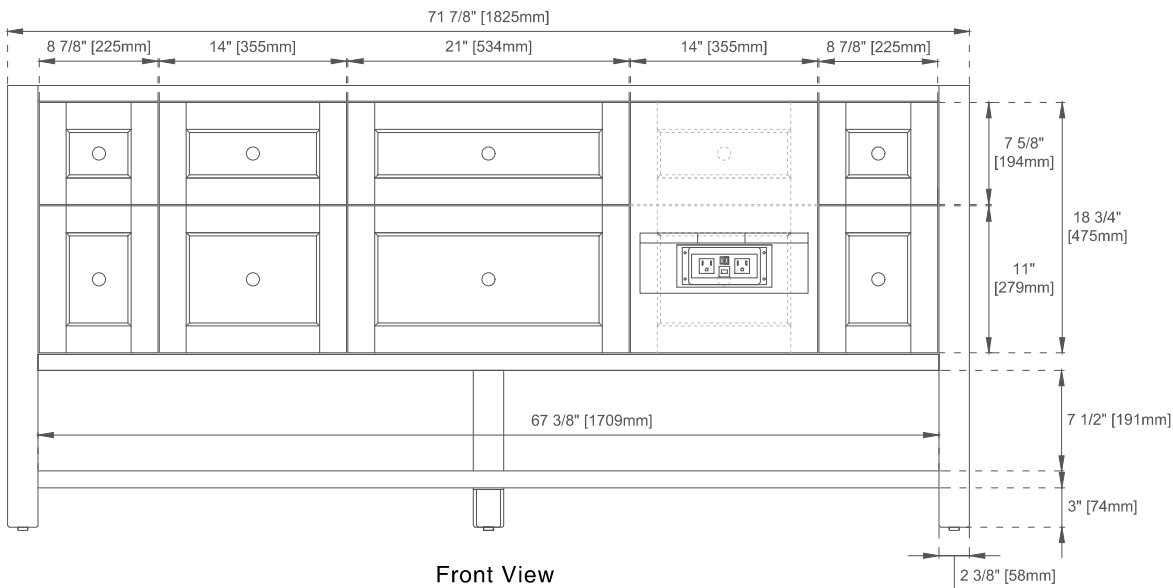

72" BRECKENRIDGE VANITY

330-V72-BW 330-V72-SC
330-V72-LNO 330-V72-WWO

JAMES MARTIN
VANITIES

Features and Materials

Solids: GW/SC-Yellow Poplar; LNO-Ash and Yellow Poplar
Veneers: LNO-Flat Cut Ash
Panels: Plywood
Installation Type: Floor Standing
Number of Basins: Two
Vanity Top Included: NO, Optional 3cm Tops Available with Sinks
Basins Included: NO
Number of Doors: Two
Number of Drawers: Six
Number of Tip Outs: 0
USB/Power Component: YES (ETL5011080)
Cord Length: 6'6"
Assembly Required: NO
Bamboo Storage Tray: One
Drawer Box Material and Construction: 12mm Plywood/English Dovetail Joinery
Hardware Material and Finish: BW/SC-Zinc Alloy in Champagne Brass Color;
LNO-Zinc Alloy in Matte Black Color; WWO-Zinc Alloy in Brushed Nickel Color
Fits Drain Hole Size: 1-3/4"
Full Extension, Soft Close Glides
European Soft Close Hinges
Aluminum Laminate Drawer Liners

Dimension

Width: 71-7/8"
Depth: 23-1/2"
Height: 33"
Rough-In Height: 21-1/2"

72" BRECKENRIDGE VANITY

JAMES MARTIN VANITIES

330-V72-BW 330-V72-SC
330-V72-LNO 330-V72-WWO

Knob

Top View

Bamboo Drawer Organizer

72" BRECKENRIDGE VANITY

330-V72-BW 330-V72-SC
 330-V72-LNO 330-V72-WWO

JAMES MARTIN VANITIES

Side View

Back View

All dimensions are nominal
 Diagrams are of cabinet only—James Martin Optional Countertops and sinks are not shown