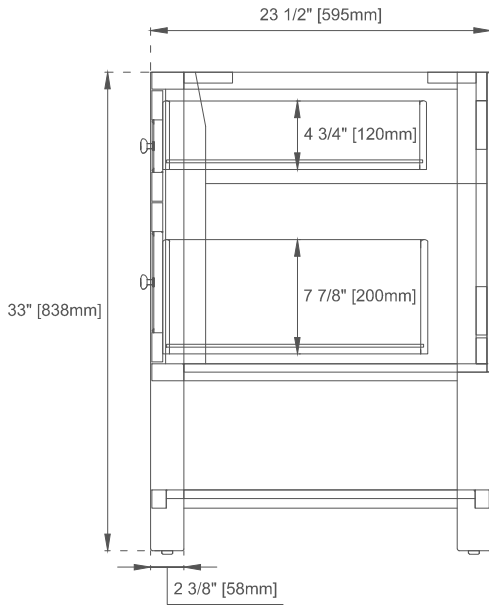

Rough-In Height: 21-1/2"

Visit website for warranty and installation information
www.jamesmartinvanities.com

48" BRECKENRIDGE VANITY

JAMES MARTIN VANITIES

330-V48-BW
330-V48-LNO

330-V48-SC
330-V48-WWO

Knob

Top View

Bamboo Drawer Organizer

Front View

All dimensions are nominal

Diagrams are of cabinet only—James Martin Optional Countertops and sinks are not shown

Visit website for warranty and installation information
www.jamesmartinvanities.com

48" BRECKENRIDGE VANITY

JAMES MARTIN VANITIES

330-V48-BW

330-V48-SC

330-V48-LNO

330-V48-WWO

Side View

Back View

All dimensions are nominal

Diagrams are of cabinet only—James Martin Optional Countertops and sinks are not shown

Visit website for warranty and installation information
www.jamesmartinvanities.com