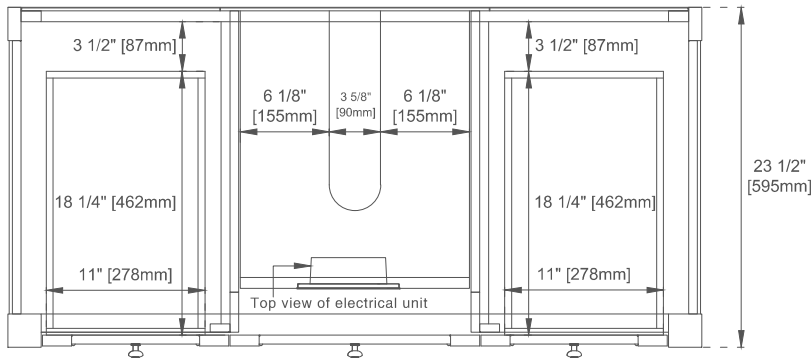

Fits Drain Hole Size: 1-3/4"

Full Extension, Soft Close Glides

European Soft Close Hinges

Aluminum Laminate Drawer Liners

Dimension

Width: 47-7/8"

Depth: 23-1/2"

Height: 33"

Rough-In Height: 21-1/2"

Visit website for warranty and installation information
www.jamesmartinvanities.com

48" BRECKENRIDGE VANITY

JAMES MARTIN VANITIES

330-V48-BW
330-V48-LNO

330-V48-SC
330-V48-WWO

Knob

Top View

Bamboo Drawer Organizer

Front View

All dimensions are nominal

Diagrams are of cabinet only—James Martin Optional Countertops and sinks are not shown

Visit website for warranty and installation information
www.jamesmartinvanities.com

48" BRECKENRIDGE VANITY

JAMES MARTIN VANITIES

330-V48-BW

330-V48-SC

330-V48-LNO

330-V48-WWO

Side View

Back View