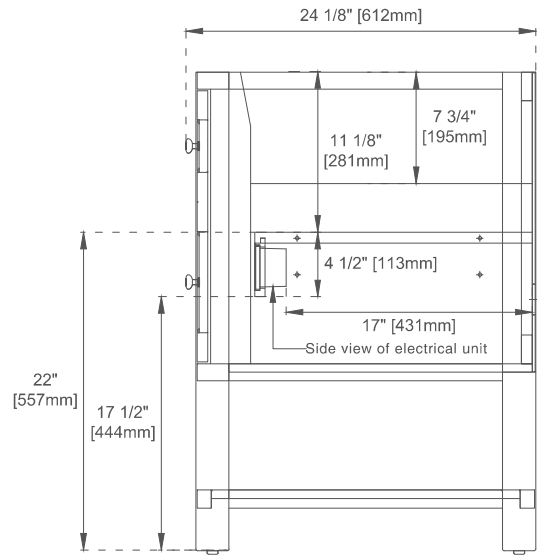

Rough-In Height: 21-1/2"

Visit website for warranty and installation information
www.jamesmartinvanities.com

48" BRECKENRIDGE VANITY

JAMES MARTIN VANITIES

330-V48-BW
330-V48-LNO

330-V48-SC
330-V48-WWO

Knob

Top View

Bamboo Drawer Organizer

Front View

All dimensions are nominal

Diagrams are of cabinet only—James Martin Optional Countertops and sinks are not shown

Visit website for warranty and installation information
www.jamesmartinvanities.com

48" BRECKENRIDGE VANITY

JAMES MARTIN VANITIES

330-V48-BW

330-V48-SC

330-V48-LNO

330-V48-WWO

Side View

Back View

All dimensions are nominal

Diagrams are of cabinet only—James Martin Optional Countertops and sinks are not shown

Visit website for warranty and installation information
www.jamesmartinvanities.com