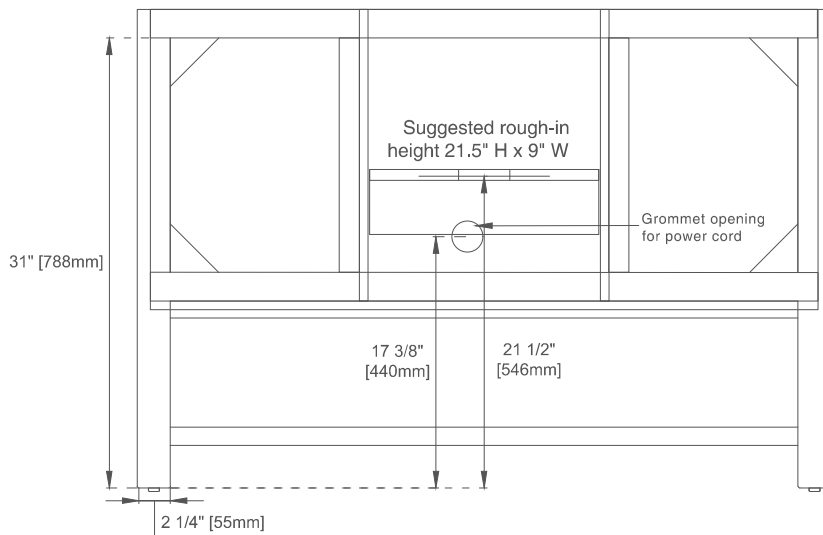

Fits Drain Hole Size: 1-3/4"

Full Extension, Soft Close Glides

European Soft Close Hinges

Aluminum Laminate Drawer Liners

Dimension

Width: 47-7/8"

Depth: 23-1/2"

Height: 33"

Rough-In Height: 21-1/2"

Visit website for warranty and installation information
www.jamesmartinvanities.com

48" BRECKENRIDGE VANITY

JAMES MARTIN VANITIES

330-V48-BW
330-V48-LNO

330-V48-SC
330-V48-WWO

Knob

Top View

48" BRECKENRIDGE VANITY

JAMES MARTIN VANITIES

330-V48-BW

330-V48-SC

330-V48-LNO

330-V48-WWO

Side View

Back View

All dimensions are nominal

Diagrams are of cabinet only—James Martin Optional Countertops and sinks are not shown

Visit website for warranty and installation information
www.jamesmartinvanities.com