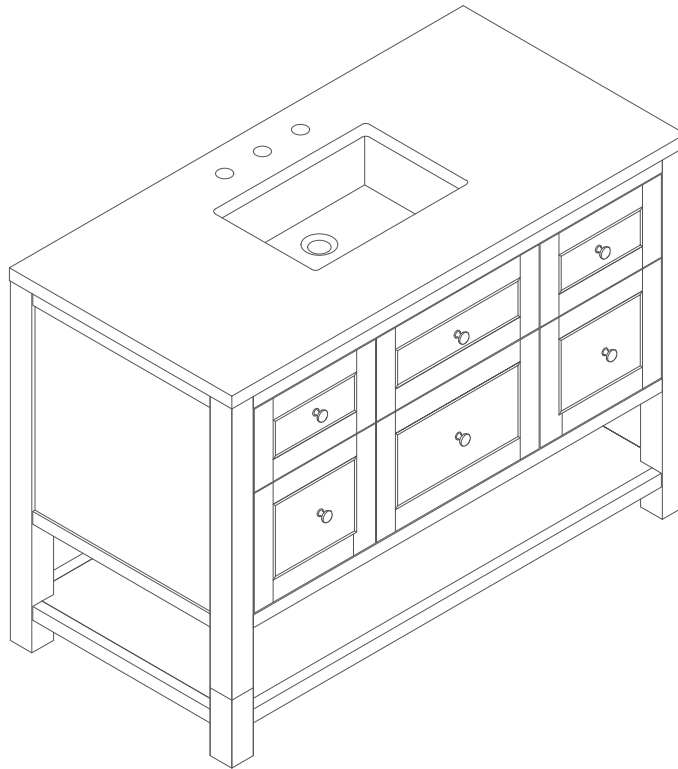

48" BRECKENRIDGE VANITY

JAMES MARTIN
VANITIES

330-V48-BW

330-V48-SC

330-V48-LNO

330-V48-WWO

Features and Materials

Solids: GW/SC-Yellow Poplar; LNO-Ash and Yellow Poplar

Veneers: LNO-Flat Cut Ash

Panels: Plywood

Installation Type: Floor Standing

Number of Basins: One

Vanity Top Included: NO, Optional 3cm Tops Available with Sinks

Basins Included: NO

Number of Doors: One

Number of Drawers: Four

Number of Tip Outs: 0

USB/Power Component: YES (ETL5011080)

Cord Length: 6'6"

Assembly Required: NO

Bamboo Storage Tray: One

Drawer Box Material and Construction: 12mm Plywood/English Dovetail Joinery

Hardware Material and Finish: BW/SC-Zinc Alloy in Champagne Brass Color;
LNO-Zinc Alloy in Matte Black Color; WWO-Zinc Alloy in Brushed Nickel Color

Fits Drain Hole Size: 1-3/4"

Full Extension, Soft Close Glides

European Soft Close Hinges

Aluminum Laminate Drawer Liners

Dimension

Width: 47-7/8"

Depth: 23-1/2"

Height: 33"