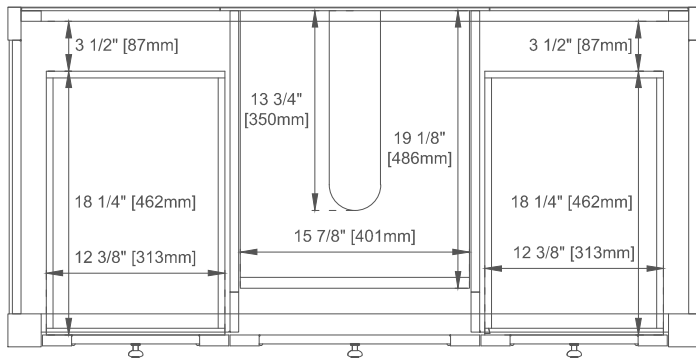

Fits Drain Hole Size: 1-3/4"

Full Extension, Soft Close Glides

European Soft Close Hinges

Aluminum Laminate Drawer Liners

Dimension

Width: 47-7/8"

Depth: 23-1/2"

Height: 33"

Rough-In Height: 21-1/2"

Visit website for warranty and installation information
www.jamesmartinvanities.com

48" BRECKENRIDGE VANITY

JAMES MARTIN VANITIES

330-V48-BW
330-V48-LNO

330-V48-SC
330-V48-WWO

Knob

Top View

Bamboo Drawer Organizer

Front View

All dimensions are nominal

Diagrams are of cabinet only—James Martin Optional Countertops and sinks are not shown

Visit website for warranty and installation information
www.jamesmartinvanities.com