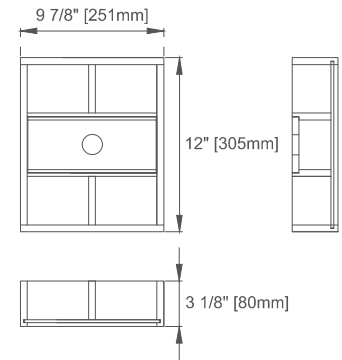

Number of Tip Outs: 0

USB/Power Component: YES (ETL5011080)

Cord Length: 6'6"

Assembly Required: NO

Bamboo Storage Tray: One

Drawer Box Material and Construction: 12mm Plywood/English Dovetail Joinery

Hardware Material and Finish: BW/SC-Zinc Alloy in Champagne Brass Color;
LNO-Zinc Alloy in Matte Black Color; WWO-Zinc Alloy in Brushed Nickel Color

Fits Drain Hole Size: 1-3/4"

Full Extension, Soft Close Glides

European Soft Close Hinges

Aluminum Laminate Drawer Liners

Dimension

Width: 47-7/8"

Depth: 23-1/2"

Height: 33"

Rough-In Height: 21-1/2"

Visit website for warranty and installation information
www.jamesmartinvanities.com

48" BRECKENRIDGE VANITY

JAMES MARTIN VANITIES

330-V48-BW
330-V48-LNO

330-V48-SC
330-V48-WWO

Knob

Top View

Bamboo Drawer Organizer

Front View

All dimensions are nominal

Diagrams are of cabinet only—James Martin Optional Countertops and sinks are not shown

Visit website for warranty and installation information
www.jamesmartinvanities.com