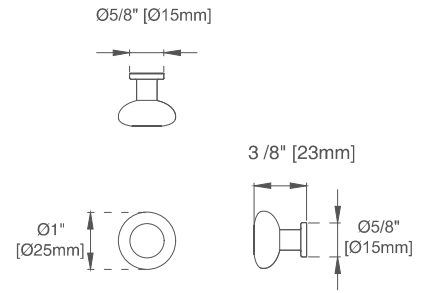

Number of Tip Outs: 0

USB/Power Component: YES (ETL5011080)

Cord Length: 6'6"

Assembly Required: NO

Bamboo Storage Tray: One

Drawer Box Material and Construction: 12mm Plywood/English Dovetail Joinery

Hardware Material and Finish: BW/SC-Zinc Alloy in Champagne Brass Color;
LNO-Zinc Alloy in Matte Black Color; WWO-Zinc Alloy in Brushed Nickel Color

Fits Drain Hole Size: 1-3/4"

Full Extension, Soft Close Glides

European Soft Close Hinges

Aluminum Laminate Drawer Liners

Dimension

Width: 47-7/8"

Depth: 23-1/2"

Height: 33"

Rough-In Height: 21-1/2"

Visit website for warranty and installation information
www.jamesmartinvanities.com

48" BRECKENRIDGE VANITY

JAMES MARTIN VANITIES

330-V48-BW
330-V48-LNO

330-V48-SC
330-V48-WWO

Knob

Top View

Bamboo Drawer Organizer

Front View

All dimensions are nominal

Diagrams are of cabinet only—James Martin Optional Countertops and sinks are not shown

Visit website for warranty and installation information
www.jamesmartinvanities.com