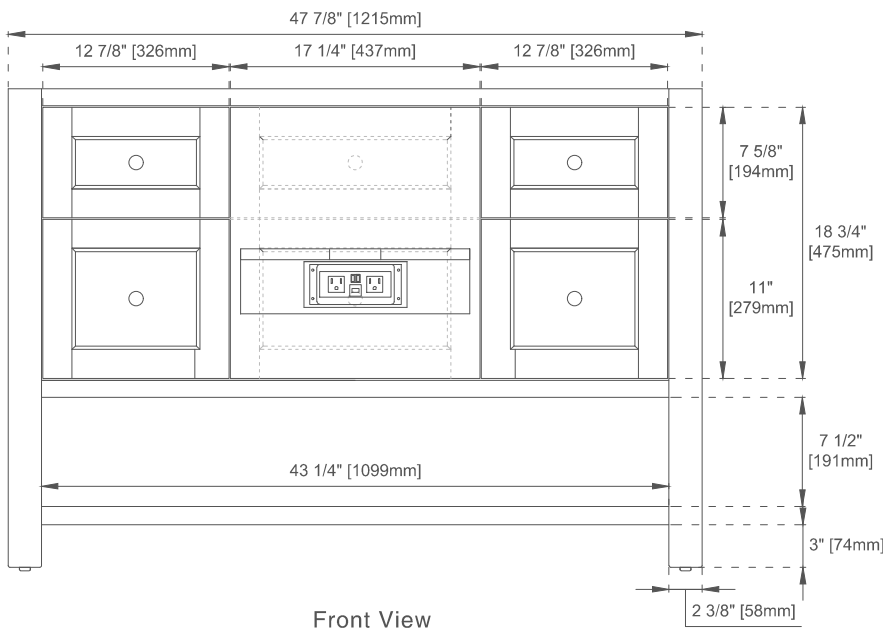

Fits Drain Hole Size: 1-3/4"

Full Extension, Soft Close Glides

European Soft Close Hinges

Aluminum Laminate Drawer Liners

Dimension

Width: 47-7/8"

Depth: 23-1/2"

Height: 33"

Rough-In Height: 21-1/2"

Visit website for warranty and installation information
www.jamesmartinvanities.com

48" BRECKENRIDGE VANITY

JAMES MARTIN VANITIES

330-V48-BW
330-V48-LNO

330-V48-SC
330-V48-WWO

Knob

Top View

Bamboo Drawer Organizer

Front View

All dimensions are nominal

Diagrams are of cabinet only—James Martin Optional Countertops and sinks are not shown

Visit website for warranty and installation information
www.jamesmartinvanities.com

48" BRECKENRIDGE VANITY

JAMES MARTIN VANITIES

330-V48-BW

330-V48-SC

330-V48-LNO

330-V48-WWO

Side View

Back View