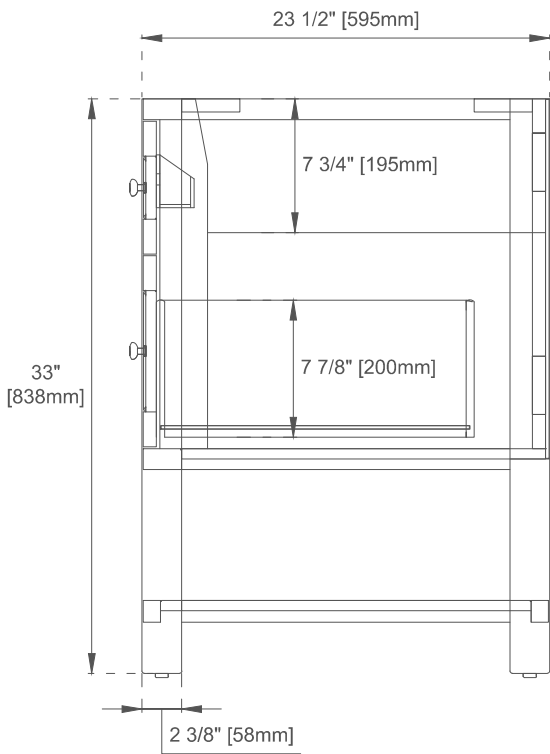

36" BRECKENRIDGE VANITY

JAMES MARTIN
VANITIES

330-V36-BW
330-V36-LNO

330-V36-SC
330-V36-WWO

Features and Materials

Solids: GW/SC-Yellow Poplar; LNO-Ash and Yellow Poplar
Veneers: LNO-Flat Cut Ash
Panels: Plywood
Installation Type: Floor Standing
Number of Basins: One
Vanity Top Included: NO, Optional 3cm Tops Available with Sinks
Basins Included: NO
Number of Doors: One
Number of Drawers: Two
Number of Tip Outs: Two
USB/Power Component: YES (ETL5011080)
Cord Length: 6'6"
Assembly Required: NO
Drawer Box Material and Construction: 12mm Plywood/English Dovetail Joinery
Hardware Material and Finish: BW/SC-Zinc Alloy in Champagne Brass Color;
LNO-Zinc Alloy in Matte Black Color; WWO-Zinc Alloy in Brushed Nickel Color
Fits Drain Hole Size: 1-3/4"
Full Extension, Soft Close Glides
European Soft Close Hinges
Aluminum Laminate Drawer Liners

Dimension

Width: 35-7/8"
Depth: 23-1/2"
Height: 33"
Rough-In Height: 21-1/2"

36" BRECKENRIDGE VANITY

JAMES MARTIN VANITIES

330-V36-BW 330-V36-SC
330-V36-LNO 330-V36-WWO

Top View

Front View

Knob

All dimensions are nominal
Diagrams are of cabinet only—James Martin Optional Countertops and sinks are not shown

Visit website for warranty and installation information
www.jamesmartinvanities.com

36" BRECKENRIDGE VANITY

JAMES MARTIN VANITIES

330-V36-BW 330-V36-SC
330-V36-LNO 330-V36-WWO

Side View

Back View

All dimensions are nominal
Diagrams are of cabinet only—James Martin Optional Countertops and sinks are not shown

Visit website for warranty and installation information
www.jamesmartinvanities.com