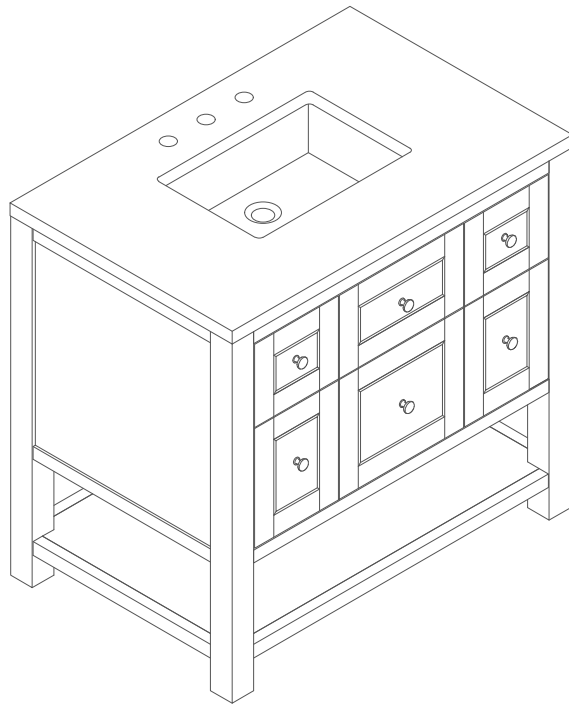

36" BRECKENRIDGE VANITY

JAMES MARTIN
VANITIES

330-V36-BW
330-V36-LNO

330-V36-SC
330-V36-WWO

Features and Materials

Solids: GW/SC-Yellow Poplar; LNO-Ash and Yellow Poplar
Veneers: LNO-Flat Cut Ash
Panels: Plywood
Installation Type: Floor Standing
Number of Basins: One
Vanity Top Included: NO, Optional 3cm Tops Available with Sinks
Basins Included: NO
Number of Doors: One
Number of Drawers: Two
Number of Tip Outs: Two
USB/Power Component: YES (ETL5011080)
Cord Length: 6'6"
Assembly Required: NO
Drawer Box Material and Construction: 12mm Plywood/English Dovetail Joinery
Hardware Material and Finish: BW/SC-Zinc Alloy in Champagne Brass Color;
LNO-Zinc Alloy in Matte Black Color; WWO-Zinc Alloy in Brushed Nickel Color
Fits Drain Hole Size: 1-3/4"
Full Extension, Soft Close Glides
European Soft Close Hinges
Aluminum Laminate Drawer Liners

Dimension

Width: 35-7/8"
Depth: 23-1/2"
Height: 33"
Rough-In Height: 21-1/2"

36" BRECKENRIDGE VANITY

JAMES MARTIN VANITIES

330-V36-BW 330-V36-SC
330-V36-LNO 330-V36-WWO

Top View

Front View

Knob