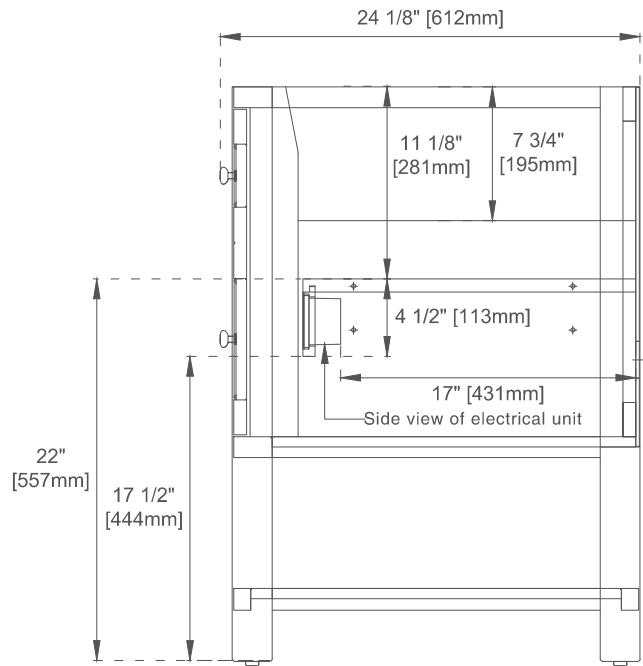

36" BRECKENRIDGE VANITY

JAMES MARTIN
VANITIES

330-V36-BW
330-V36-LNO

330-V36-SC
330-V36-WWO

Features and Materials

Solids: GW/SC-Yellow Poplar; LNO-Ash and Yellow Poplar
Veneers: LNO-Flat Cut Ash
Panels: Plywood
Installation Type: Floor Standing
Number of Basins: One
Vanity Top Included: NO, Optional 3cm Tops Available with Sinks
Basins Included: NO
Number of Doors: One
Number of Drawers: Two
Number of Tip Outs: Two
USB/Power Component: YES (ETL5011080)
Cord Length: 6'6"
Assembly Required: NO
Drawer Box Material and Construction: 12mm Plywood/English Dovetail Joinery
Hardware Material and Finish: BW/SC-Zinc Alloy in Champagne Brass Color;
LNO-Zinc Alloy in Matte Black Color; WWO-Zinc Alloy in Brushed Nickel Color
Fits Drain Hole Size: 1-3/4"
Full Extension, Soft Close Glides
European Soft Close Hinges
Aluminum Laminate Drawer Liners

Dimension

Width: 35-7/8"
Depth: 23-1/2"
Height: 33"
Rough-In Height: 21-1/2"

36" BRECKENRIDGE VANITY

JAMES MARTIN VANITIES

330-V36-BW 330-V36-SC
330-V36-LNO 330-V36-WWO

Top View

Front View

Knob

All dimensions are nominal
Diagrams are of cabinet only—James Martin Optional Countertops and sinks are not shown

Visit website for warranty and installation information
www.jamesmartinvanities.com

36" BRECKENRIDGE VANITY

JAMES MARTIN VANITIES

330-V36-BW 330-V36-SC
330-V36-LNO 330-V36-WWO

Side View

Back View

All dimensions are nominal
Diagrams are of cabinet only—James Martin Optional Countertops and sinks are not shown

Visit website for warranty and installation information
www.jamesmartinvanities.com