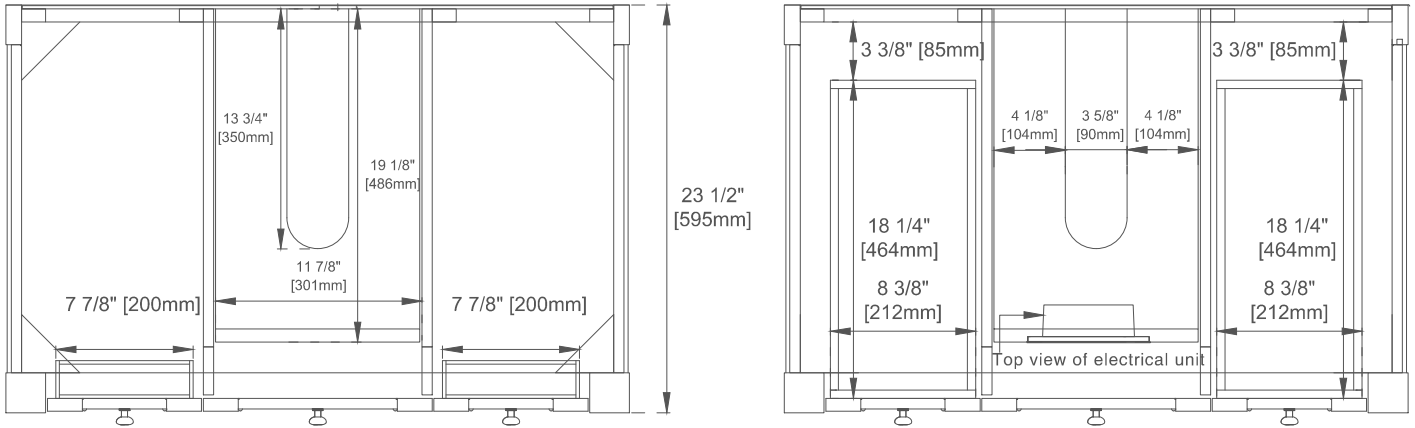

36" BRECKENRIDGE VANITY

JAMES MARTIN
VANITIES

330-V36-BW
330-V36-LNO

330-V36-SC
330-V36-WWO

Features and Materials

Solids: GW/SC-Yellow Poplar; LNO-Ash and Yellow Poplar
Veneers: LNO-Flat Cut Ash
Panels: Plywood
Installation Type: Floor Standing
Number of Basins: One
Vanity Top Included: NO, Optional 3cm Tops Available with Sinks
Basins Included: NO
Number of Doors: One
Number of Drawers: Two
Number of Tip Outs: Two
USB/Power Component: YES (ETL5011080)
Cord Length: 6'6"
Assembly Required: NO
Drawer Box Material and Construction: 12mm Plywood/English Dovetail Joinery
Hardware Material and Finish: BW/SC-Zinc Alloy in Champagne Brass Color;
LNO-Zinc Alloy in Matte Black Color; WWO-Zinc Alloy in Brushed Nickel Color
Fits Drain Hole Size: 1-3/4"
Full Extension, Soft Close Glides
European Soft Close Hinges
Aluminum Laminate Drawer Liners

Dimension

Width: 35-7/8"
Depth: 23-1/2"
Height: 33"
Rough-In Height: 21-1/2"

36" BRECKENRIDGE VANITY

JAMES MARTIN VANITIES

330-V36-BW 330-V36-SC
330-V36-LNO 330-V36-WWO

Top View

Front View

Knob

All dimensions are nominal
Diagrams are of cabinet only—James Martin Optional Countertops and sinks are not shown

Visit website for warranty and installation information
www.jamesmartinvanities.com

36" BRECKENRIDGE VANITY

JAMES MARTIN VANITIES

330-V36-BW 330-V36-SC
330-V36-LNO 330-V36-WWO

Side View

Back View

All dimensions are nominal
Diagrams are of cabinet only—James Martin Optional Countertops and sinks are not shown

Visit website for warranty and installation information
www.jamesmartinvanities.com