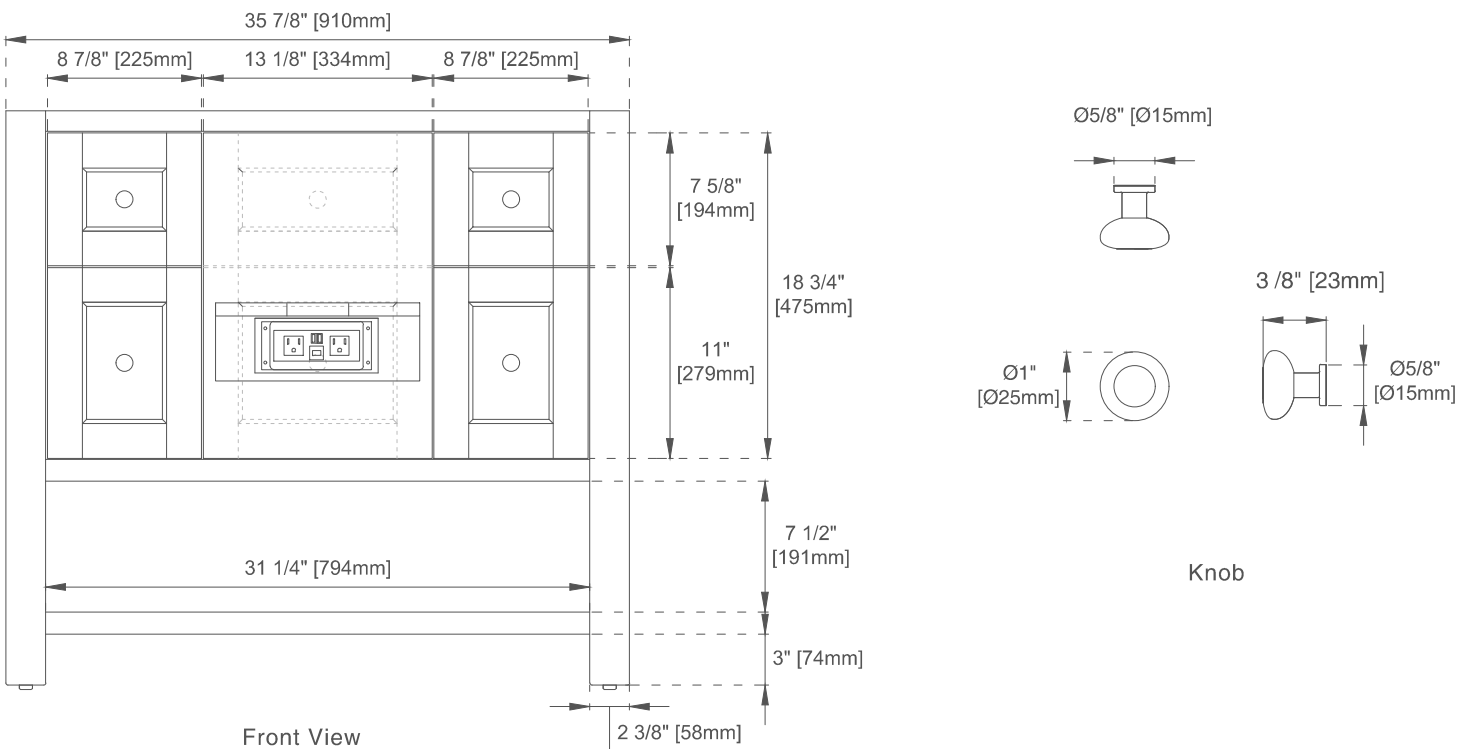

36" BRECKENRIDGE VANITY

JAMES MARTIN
VANITIES

330-V36-BW
330-V36-LNO

330-V36-SC
330-V36-WWO

Features and Materials

Solids: GW/SC-Yellow Poplar; LNO-Ash and Yellow Poplar
Veneers: LNO-Flat Cut Ash
Panels: Plywood
Installation Type: Floor Standing
Number of Basins: One
Vanity Top Included: NO, Optional 3cm Tops Available with Sinks
Basins Included: NO
Number of Doors: One
Number of Drawers: Two
Number of Tip Outs: Two
USB/Power Component: YES (ETL5011080)
Cord Length: 6'6"
Assembly Required: NO
Drawer Box Material and Construction: 12mm Plywood/English Dovetail Joinery
Hardware Material and Finish: BW/SC-Zinc Alloy in Champagne Brass Color;
LNO-Zinc Alloy in Matte Black Color; WWO-Zinc Alloy in Brushed Nickel Color
Fits Drain Hole Size: 1-3/4"
Full Extension, Soft Close Glides
European Soft Close Hinges
Aluminum Laminate Drawer Liners

Dimension

Width: 35-7/8"
Depth: 23-1/2"
Height: 33"
Rough-In Height: 21-1/2"

36" BRECKENRIDGE VANITY

JAMES MARTIN VANITIES

330-V36-BW 330-V36-SC
330-V36-LNO 330-V36-WWO

Top View

Front View

Knob

All dimensions are nominal
Diagrams are of cabinet only—James Martin Optional Countertops and sinks are not shown

Visit website for warranty and installation information
www.jamesmartinvanities.com

36" BRECKENRIDGE VANITY

JAMES MARTIN VANITIES

330-V36-BW 330-V36-SC
330-V36-LNO 330-V36-WWO

Side View

Back View

All dimensions are nominal
Diagrams are of cabinet only—James Martin Optional Countertops and sinks are not shown

Visit website for warranty and installation information
www.jamesmartinvanities.com