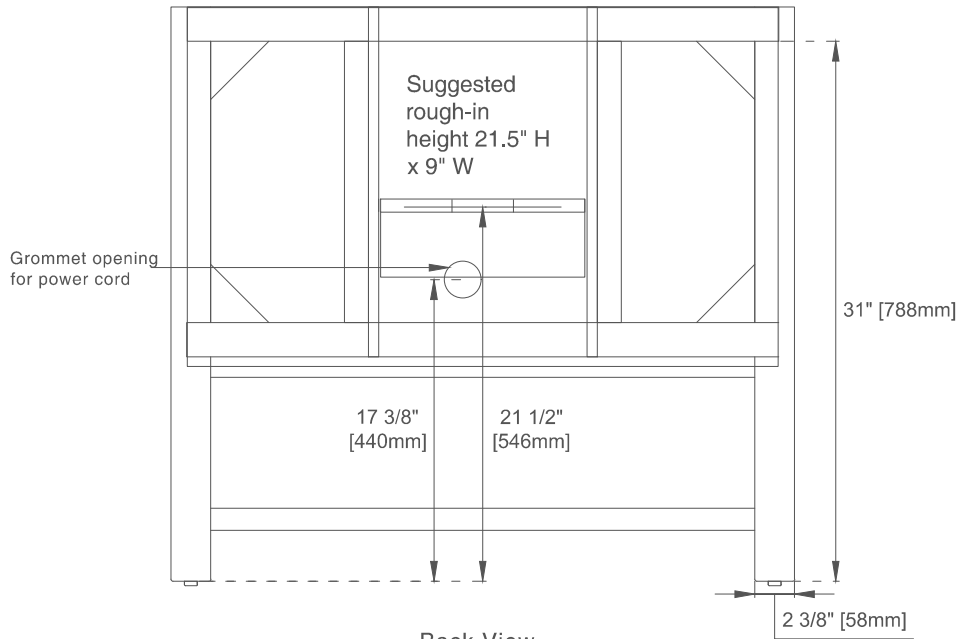

36" BRECKENRIDGE VANITY

JAMES MARTIN
VANITIES

330-V36-BW
330-V36-LNO

330-V36-SC
330-V36-WWO

Features and Materials

Solids: GW/SC-Yellow Poplar; LNO-Ash and Yellow Poplar
Veneers: LNO-Flat Cut Ash
Panels: Plywood
Installation Type: Floor Standing
Number of Basins: One
Vanity Top Included: NO, Optional 3cm Tops Available with Sinks
Basins Included: NO
Number of Doors: One
Number of Drawers: Two
Number of Tip Outs: Two
USB/Power Component: YES (ETL5011080)
Cord Length: 6'6"
Assembly Required: NO
Drawer Box Material and Construction: 12mm Plywood/English Dovetail Joinery
Hardware Material and Finish: BW/SC-Zinc Alloy in Champagne Brass Color;
LNO-Zinc Alloy in Matte Black Color; WWO-Zinc Alloy in Brushed Nickel Color
Fits Drain Hole Size: 1-3/4"
Full Extension, Soft Close Glides
European Soft Close Hinges
Aluminum Laminate Drawer Liners

Dimension

Width: 35-7/8"
Depth: 23-1/2"
Height: 33"
Rough-In Height: 21-1/2"

36" BRECKENRIDGE VANITY

JAMES MARTIN VANITIES

330-V36-BW 330-V36-SC
330-V36-LNO 330-V36-WWO

Top View

Front View

Knob

All dimensions are nominal
Diagrams are of cabinet only—James Martin Optional Countertops and sinks are not shown

Visit website for warranty and installation information
www.jamesmartinvanities.com

36" BRECKENRIDGE VANITY

JAMES MARTIN VANITIES

330-V36-BW 330-V36-SC
330-V36-LNO 330-V36-WWO

Side View

Back View

All dimensions are nominal
Diagrams are of cabinet only—James Martin Optional Countertops and sinks are not shown

Visit website for warranty and installation information
www.jamesmartinvanities.com