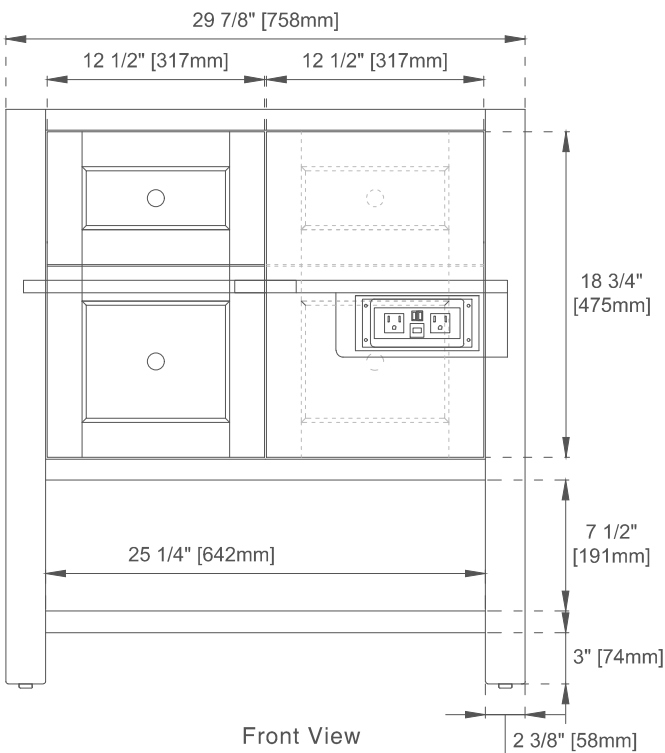

30" BRECKENRIDGE VANITY

JAMES MARTIN
VANITIES

330-V30-BW 330-V30-SC
330-V30-LNO 330-V30-WWO

Features and Materials

Solids: GW/SC-Yellow Poplar; LNO-Ash and Yellow Poplar
Veneers: LNO-Flat Cut Ash
Panels: Plywood
Installation Type: Floor Standing
Number of Basins: One
Vanity Top Included: NO, Optional 3cm Tops Available with Sinks
Basins Included: NO
Number of Doors: Two
Number of Drawers: 0
Number of Tip Outs: 0
USB/Power Component: YES (ETL5011080)
Cord Length: 6'6"
Assembly Required: NO
Hardware Material and Finish: BW/SC-Zinc Alloy in Champagne Brass Color; LNO-Zinc Alloy in Matte Black Color; WWO-Zinc Alloy in Brushed Nickel Color
Fits Drain Hole Size: 1-3/4"
European Soft Close Hinges

Dimension

Width: 29-7/8"
Depth: 23-1/2"
Height: 33"
Rough-In Height: 21-1/2"

30" BRECKENRIDGE VANITY

JAMES MARTIN VANITIES

330-V30-BW 330-V30-SC
330-V30-LNO 330-V30-WWO

Top View

Front View

Knob

All dimensions are nominal
Diagrams are of cabinet only—James Martin Optional Countertops and sinks are not shown

Visit website for warranty and installation information
www.jamesmartinvanities.com

30" BRECKENRIDGE VANITY

JAMES MARTIN VANITIES

330-V30-BW
330-V30-LNO

330-V30-SC
330-V30-WWO

Side View

Back View

All dimensions are nominal
Diagrams are of cabinet only—James Martin Optional Countertops and sinks are not shown

Visit website for warranty and installation information
www.jamesmartinvanities.com