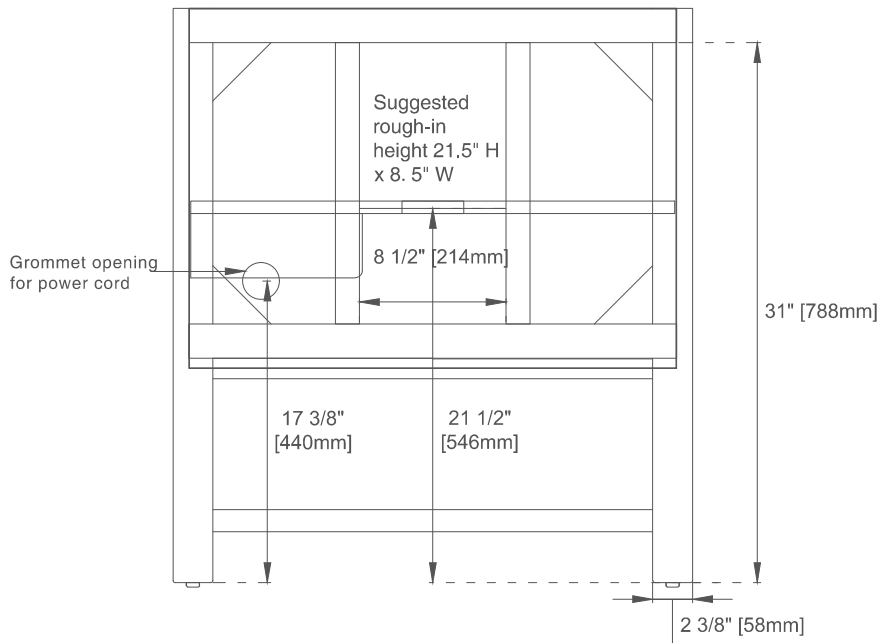

30" BRECKENRIDGE VANITY

JAMES MARTIN
VANITIES

330-V30-BW 330-V30-SC
330-V30-LNO 330-V30-WWO

Features and Materials

Solids: GW/SC-Yellow Poplar; LNO-Ash and Yellow Poplar
Veneers: LNO-Flat Cut Ash
Panels: Plywood
Installation Type: Floor Standing
Number of Basins: One
Vanity Top Included: NO, Optional 3cm Tops Available with Sinks
Basins Included: NO
Number of Doors: Two
Number of Drawers: 0
Number of Tip Outs: 0
USB/Power Component: YES (ETL5011080)
Cord Length: 6'6"
Assembly Required: NO
Hardware Material and Finish: BW/SC-Zinc Alloy in Champagne Brass Color; LNO-Zinc Alloy in Matte Black Color; WWO-Zinc Alloy in Brushed Nickel Color
Fits Drain Hole Size: 1-3/4"
European Soft Close Hinges

Dimension

Width: 29-7/8"
Depth: 23-1/2"
Height: 33"
Rough-In Height: 21-1/2"

30" BRECKENRIDGE VANITY

JAMES MARTIN VANITIES

330-V30-BW 330-V30-SC
330-V30-LNO 330-V30-WWO

Top View

Front View

Knob

All dimensions are nominal
Diagrams are of cabinet only—James Martin Optional Countertops and sinks are not shown

Visit website for warranty and installation information
www.jamesmartinvanities.com

30" BRECKENRIDGE VANITY

JAMES MARTIN VANITIES

330-V30-BW
330-V30-LNO

330-V30-SC
330-V30-WWO

Side View

Back View

All dimensions are nominal
Diagrams are of cabinet only—James Martin Optional Countertops and sinks are not shown

Visit website for warranty and installation information
www.jamesmartinvanities.com