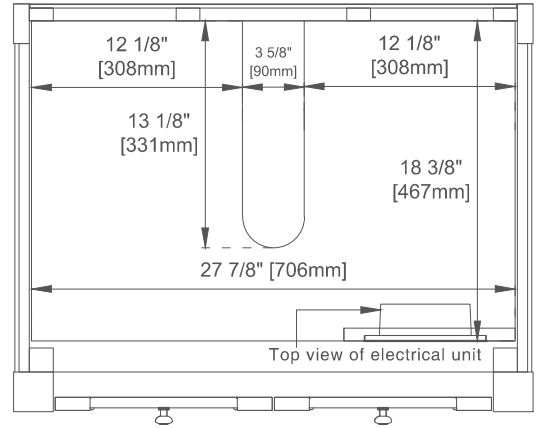

30" BRECKENRIDGE VANITY

JAMES MARTIN
VANITIES

330-V30-BW 330-V30-SC
330-V30-LNO 330-V30-WWO

Features and Materials

Solids: GW/SC-Yellow Poplar; LNO-Ash and Yellow Poplar
Veneers: LNO-Flat Cut Ash
Panels: Plywood
Installation Type: Floor Standing
Number of Basins: One
Vanity Top Included: NO, Optional 3cm Tops Available with Sinks
Basins Included: NO
Number of Doors: Two
Number of Drawers: 0
Number of Tip Outs: 0
USB/Power Component: YES (ETL5011080)
Cord Length: 6'6"
Assembly Required: NO
Hardware Material and Finish: BW/SC-Zinc Alloy in Champagne Brass Color; LNO-Zinc Alloy in Matte Black Color; WWO-Zinc Alloy in Brushed Nickel Color
Fits Drain Hole Size: 1-3/4"
European Soft Close Hinges

Dimension

Width: 29-7/8"
Depth: 23-1/2"
Height: 33"
Rough-In Height: 21-1/2"

30" BRECKENRIDGE VANITY

JAMES MARTIN VANITIES

330-V30-BW 330-V30-SC
330-V30-LNO 330-V30-WWO

Top View

Front View

Knob

All dimensions are nominal
Diagrams are of cabinet only—James Martin Optional Countertops and sinks are not shown

Visit website for warranty and installation information
www.jamesmartinvanities.com

30" BRECKENRIDGE VANITY

JAMES MARTIN VANITIES

330-V30-BW
330-V30-LNO

330-V30-SC
330-V30-WWO

Side View

Back View

All dimensions are nominal
Diagrams are of cabinet only—James Martin Optional Countertops and sinks are not shown

Visit website for warranty and installation information
www.jamesmartinvanities.com