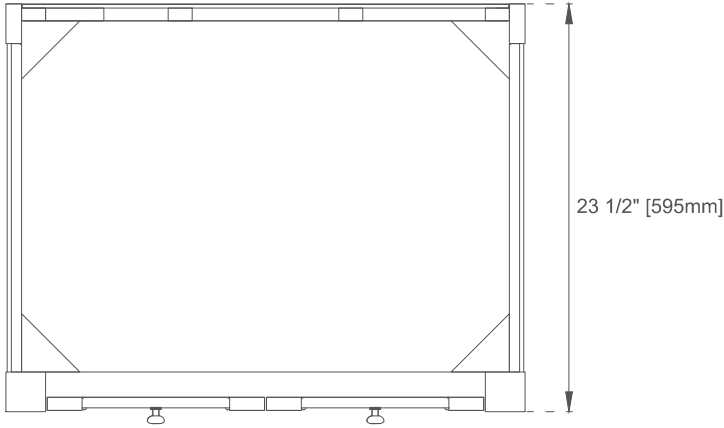

30" BRECKENRIDGE VANITY

JAMES MARTIN
VANITIES

330-V30-BW 330-V30-SC
330-V30-LNO 330-V30-WWO

Features and Materials

Solids: GW/SC-Yellow Poplar; LNO-Ash and Yellow Poplar
Veneers: LNO-Flat Cut Ash
Panels: Plywood
Installation Type: Floor Standing
Number of Basins: One
Vanity Top Included: NO, Optional 3cm Tops Available with Sinks
Basins Included: NO
Number of Doors: Two
Number of Drawers: 0
Number of Tip Outs: 0
USB/Power Component: YES (ETL5011080)
Cord Length: 6'6"
Assembly Required: NO
Hardware Material and Finish: BW/SC-Zinc Alloy in Champagne Brass Color; LNO-Zinc Alloy in Matte Black Color; WWO-Zinc Alloy in Brushed Nickel Color
Fits Drain Hole Size: 1-3/4"
European Soft Close Hinges

Dimension

Width: 29-7/8"
Depth: 23-1/2"
Height: 33"
Rough-In Height: 21-1/2"

30" BRECKENRIDGE VANITY

JAMES MARTIN VANITIES

330-V30-BW 330-V30-SC
330-V30-LNO 330-V30-WWO

Top View

Front View

Knob