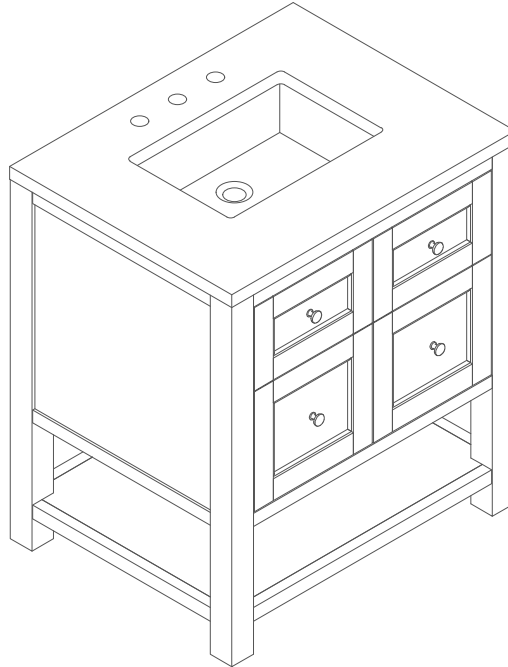

30" BRECKENRIDGE VANITY

JAMES MARTIN
VANITIES

330-V30-BW 330-V30-SC
330-V30-LNO 330-V30-WWO

Features and Materials

Solids: GW/SC-Yellow Poplar; LNO-Ash and Yellow Poplar
Veneers: LNO-Flat Cut Ash
Panels: Plywood
Installation Type: Floor Standing
Number of Basins: One
Vanity Top Included: NO, Optional 3cm Tops Available with Sinks
Basins Included: NO
Number of Doors: Two
Number of Drawers: 0
Number of Tip Outs: 0
USB/Power Component: YES (ETL5011080)
Cord Length: 6'6"
Assembly Required: NO
Hardware Material and Finish: BW/SC-Zinc Alloy in Champagne Brass Color; LNO-Zinc Alloy in Matte Black Color; WWO-Zinc Alloy in Brushed Nickel Color
Fits Drain Hole Size: 1-3/4"
European Soft Close Hinges

Dimension

Width: 29-7/8"
Depth: 23-1/2"
Height: 33"
Rough-In Height: 21-1/2"

30" BRECKENRIDGE VANITY

JAMES MARTIN VANITIES

330-V30-BW 330-V30-SC
330-V30-LNO 330-V30-WWO

Top View

Front View

Knob