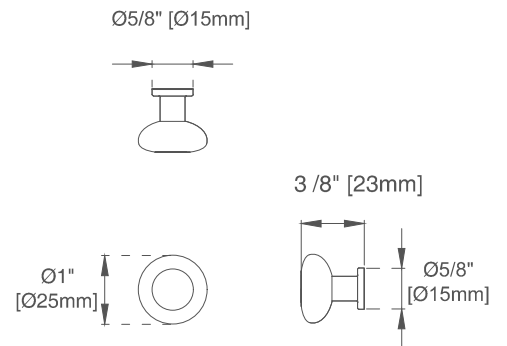

30" BRECKENRIDGE VANITY

JAMES MARTIN
VANITIES

330-V30-BW 330-V30-SC
330-V30-LNO 330-V30-WWO

Features and Materials

Solids: GW/SC-Yellow Poplar; LNO-Ash and Yellow Poplar
Veneers: LNO-Flat Cut Ash
Panels: Plywood
Installation Type: Floor Standing
Number of Basins: One
Vanity Top Included: NO, Optional 3cm Tops Available with Sinks
Basins Included: NO
Number of Doors: Two
Number of Drawers: 0
Number of Tip Outs: 0
USB/Power Component: YES (ETL5011080)
Cord Length: 6'6"
Assembly Required: NO
Hardware Material and Finish: BW/SC-Zinc Alloy in Champagne Brass Color; LNO-Zinc Alloy in Matte Black Color; WWO-Zinc Alloy in Brushed Nickel Color
Fits Drain Hole Size: 1-3/4"
European Soft Close Hinges

Dimension

Width: 29-7/8"
Depth: 23-1/2"
Height: 33"
Rough-In Height: 21-1/2"

30" BRECKENRIDGE VANITY

JAMES MARTIN VANITIES

330-V30-BW 330-V30-SC
330-V30-LNO 330-V30-WWO

Top View

Front View

Knob

All dimensions are nominal
Diagrams are of cabinet only—James Martin Optional Countertops and sinks are not shown

Visit website for warranty and installation information
www.jamesmartinvanities.com

30" BRECKENRIDGE VANITY

JAMES MARTIN VANITIES

330-V30-BW
330-V30-LNO

330-V30-SC
330-V30-WWO

Side View

Back View

All dimensions are nominal
Diagrams are of cabinet only—James Martin Optional Countertops and sinks are not shown

Visit website for warranty and installation information
www.jamesmartinvanities.com