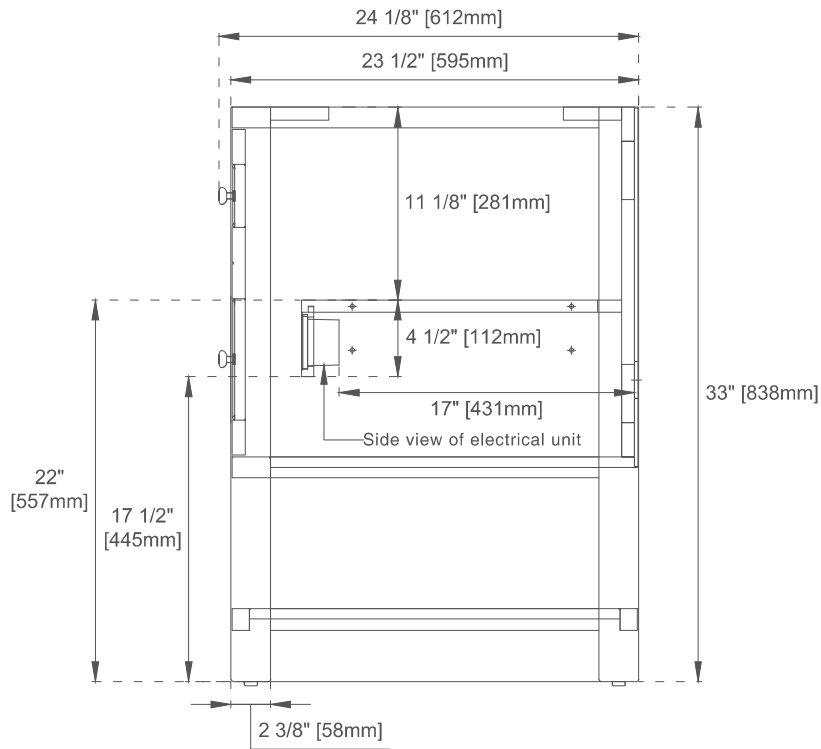

30" BRECKENRIDGE VANITY

JAMES MARTIN
VANITIES

330-V30-BW 330-V30-SC
330-V30-LNO 330-V30-WWO

Features and Materials

Solids: GW/SC-Yellow Poplar; LNO-Ash and Yellow Poplar
Veneers: LNO-Flat Cut Ash
Panels: Plywood
Installation Type: Floor Standing
Number of Basins: One
Vanity Top Included: NO, Optional 3cm Tops Available with Sinks
Basins Included: NO
Number of Doors: Two
Number of Drawers: 0
Number of Tip Outs: 0
USB/Power Component: YES (ETL5011080)
Cord Length: 6'6"
Assembly Required: NO
Hardware Material and Finish: BW/SC-Zinc Alloy in Champagne Brass Color; LNO-Zinc Alloy in Matte Black Color; WWO-Zinc Alloy in Brushed Nickel Color
Fits Drain Hole Size: 1-3/4"
European Soft Close Hinges

Dimension

Width: 29-7/8"
Depth: 23-1/2"
Height: 33"
Rough-In Height: 21-1/2"

30" BRECKENRIDGE VANITY

JAMES MARTIN VANITIES

330-V30-BW 330-V30-SC
330-V30-LNO 330-V30-WWO

Top View

Front View

Knob

All dimensions are nominal
Diagrams are of cabinet only—James Martin Optional Countertops and sinks are not shown

Visit website for warranty and installation information
www.jamesmartinvanities.com

30" BRECKENRIDGE VANITY

JAMES MARTIN VANITIES

330-V30-BW
330-V30-LNO

330-V30-SC
330-V30-WWO

Side View

Back View

All dimensions are nominal
Diagrams are of cabinet only—James Martin Optional Countertops and sinks are not shown

Visit website for warranty and installation information
www.jamesmartinvanities.com