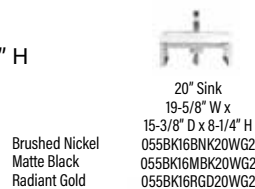

Brushed Nickel
Matte Black
Radiant Gold