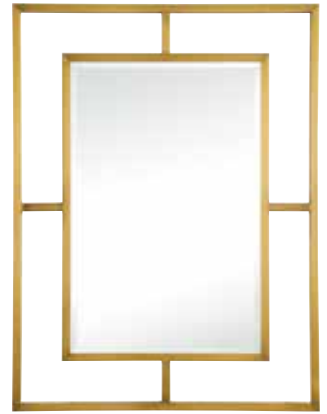

Boston 30" Rectangular Mirror
105-M30-RGD
Radiant Gold Finish
30" W x 7/8" D x 40" H

Composite Stone
Countertop