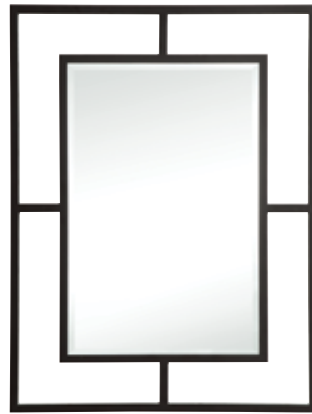

Boston 30" Rectangular Mirror
105-M30-MBK
Matte Black Finish
30" W x 7/8" D x 40" H