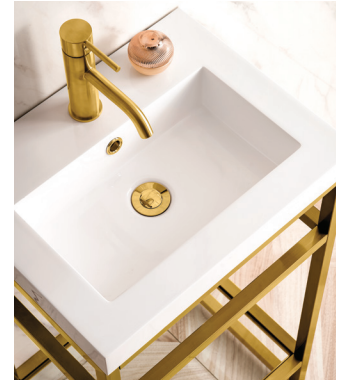

JAMES MARTIN
VANITIES

BOSTON
C105 & 055

The Boston Collection brings style and functionality with options perfectly suited for limited-space powder rooms, to large, luxurious en suites, and everything in between. With an integrated mineral composite sink top and a built-in towel rack, this collection is a stylish and practical solution for any bathroom.

Boston 20" Console with White Glossy Composite Stone Sinktop and optional Storage Cabinet - C105V20RGDSCGWWG / 19-5/8" W x 15-3/8" D x 35-3/8" H

The Boston Collection features a Composite Stone integrated sinktop in Glossy White finish.

Boston 24" Wall Mounted Sink and 18" wide brackets in Brushed Nickel with White Glossy integrated composite stone sinktop - 055BK18BNK23.6WG2

Boston 31-1/2" Console in Matte Black with White Glossy Composite Stone Sinktop - C105V31.5MBKWG / 31-1/2" W x 15-3/8" D x 35-1/2" H
Boston 30" Mirror in Matte Black - 105-M30-MBK / 30 W x 7/8" D x 40" H

39.5" Sink
39-3/8" W x
15-3/8" D x 8-1/4" H
055BK16BNK39.5WG2
055BK16MBK39.5WG2
055BK16RGD39.5WG2

20" Single Vanity
C105-V20
19-5/8" W x 15 3/8" D
x 35-1/2" H

31.5" Single Vanity
C105-V31.5
31-1/2" W x 15-3/8" D
x 35-1/2" H