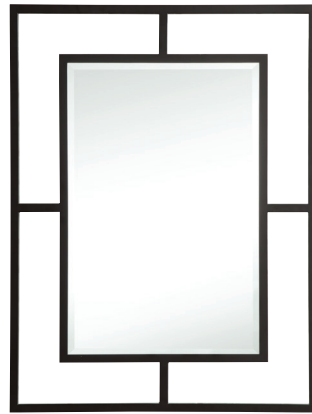

Boston 30" Rectangular Mirror
105-M30-MBK
Matte Black Finish
30" W x 7/8" D x 40" H