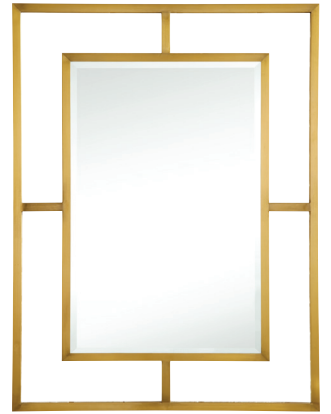

Boston 24" Wall Mounted Sink and 18" wide brackets in Brushed Nickel with White Glossy integrated composite stone sinktop - 055BK18BNK23.6WG2

Boston 31-1/2" Console in Matte Black with White Glossy Composite Stone Sinktop - C105V31.5MBKWG / 31-1/2" W x 15-3/8" D x 35-1/2" H
Boston 30" Mirror in Matte Black - 105-M30-MBK / 30 W x 7/8" D x 40" H

39.5" Sink
39-3/8" W x
15-3/8" D x 8-1/4" H
055BK16BNK39.5WG2
055BK16MBK39.5WG2
055BK16RGD39.5WG2

20" Single Vanity
C105-V20
19-5/8" W x 15 3/8" D
x 35-1/2" H

31.5" Single Vanity
C105-V31.5
31-1/2" W x 15-3/8" D
x 35-1/2" H

39.5" Single Vanity
C105-V39.5
39-1/2" W x 15-3/8" D
x 35-1/2" H

Boston 30" Rectangular Mirror
105-M30-BNK
Brushed Nickel Finish
30" W x 7/8" D x 40" H

Boston 30" Rectangular Mirror
105-M30-MBK
Matte Black Finish
30" W x 7/8" D x 40" H