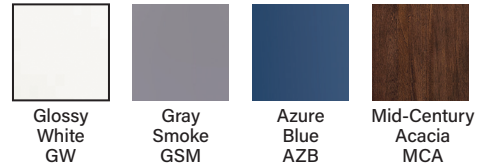

ALICANTE

A nod to the strong, geometric design of Art Deco, the Alicante Collection is a modern style with refined simplicity. Available in two sizes, the mineral composite top complements a selection of four finishes. Choose to feature as a modern, space-saving floating vanity, or further customize with your choice of three metal base finishes.

Alicante Vanities are available in four finishes

Stainless Steel bases are available in three finishes

Alicante 39.5"
Vanity in Glossy White –
E110V39.5GWVG /
39-3/8" W x 15-5/8" D x 29-3/8" H

24" Single Vanity
E110-V24
23-5/8" W x 18-1/4" D
x 35-3/8" H