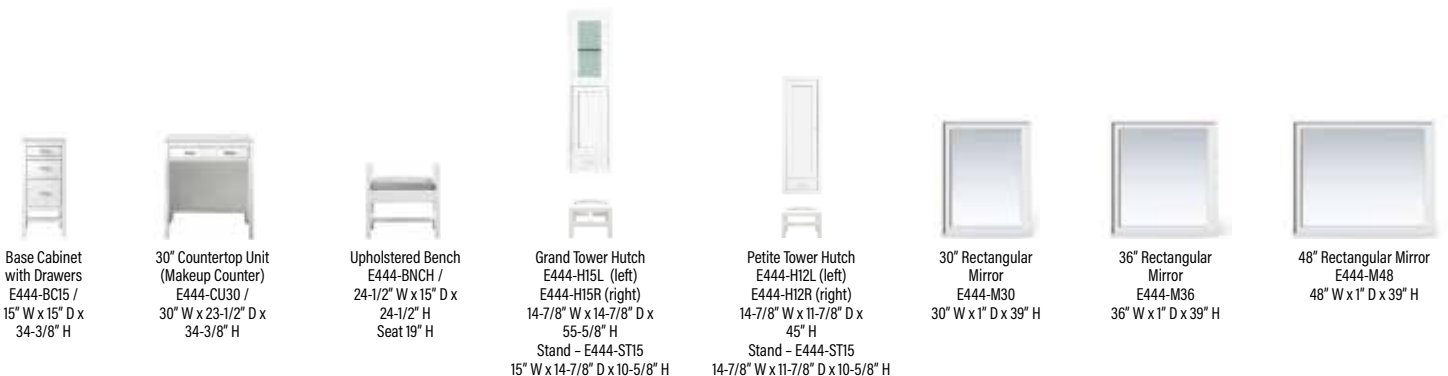

60" Double Vanity
E444-V60D
60" W x 23-1/2" D x 35-5/8" H

72" Double Vanity Cabinet
E444-V72
71-7/8" W x 23-3/8" D x 35-5/8" H

Addison 4-piece Modular Group; Makeup Counter, Bench, Left and Right Petite Tower Hutch - E444MCA-H12GP-CB / 30" D x 23-1/2" D x 79-3/8" H

Addison 8-piece Modular Group; (2) 36" Vanity, 30" Makeup Counter, Bench, Left and Right Grand Tower Hutch, (2) 36" Mirror - E444-MCA-V36GP-EB / 102" W x 23-1/2" D x 90" H

Addison 5-piece Modular Group; (2) 48" Single Vanity, (2) 48" Mirror, Base Cabinet with drawers - E444MCA-V48GP-B / 111" W x 23-1/2" D x 80-5/8" H

Addison 6-piece Modular Group in Bright White; (2) 36" Vanity, (2) 36" Mirror, 15" D Base Cabinet with drawers, 12" D Petite Tower Hutch - E444-H12L-GW / 87" W x 23-1/2" D x 79-3/8" H. Shown with an additional Base Cabinet with Drawers - E444-BC15-BW / 15" W x 15" D x 34-3/8" H