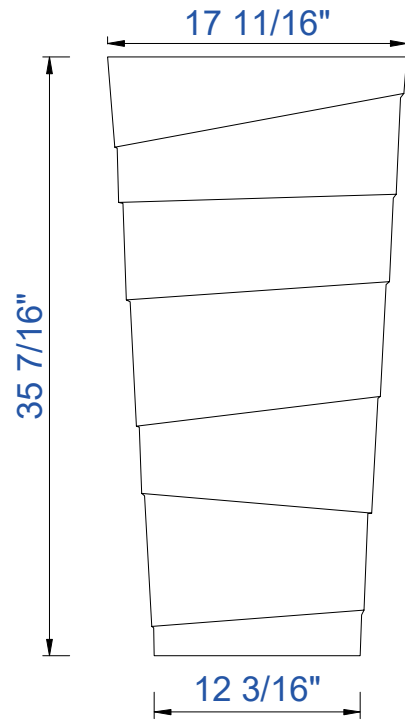

17.5"

Item Number:

127-V17.5-BW
127-V17.5-NCR

JAMES MARTIN

VANITIES™

Quebec 17 1/2" Pedestal Sink

Diagrams with Dimensions
page 01 of 03

17.5"

Item Number:

127-V17.5-BW
127-V17.5-NCR

JAMES MARTIN

VANITIES™

Quebec 17 1/2" Pedestal Sink

Diagrams with Dimensions
page 02 of 03

17.5"

Item Number:

127-V17.5-BW
127-V17.5-NCR

JAMES MARTIN

VANITIES™

Quebec 17 1/2" Pedestal Sink

Diagrams with Dimensions
page 03 of 03

450mm

Item Number:

127-V17.5-BW
127-V17.5-NCR

JAMES MARTIN

VANITIES™

Quebec 450mm Pedestal Sink

Diagrams with Dimensions
page 01 of 03

450mm

Item Number :

127-V17.5-BW
127-V17.5-NCR

JAMES MARTIN