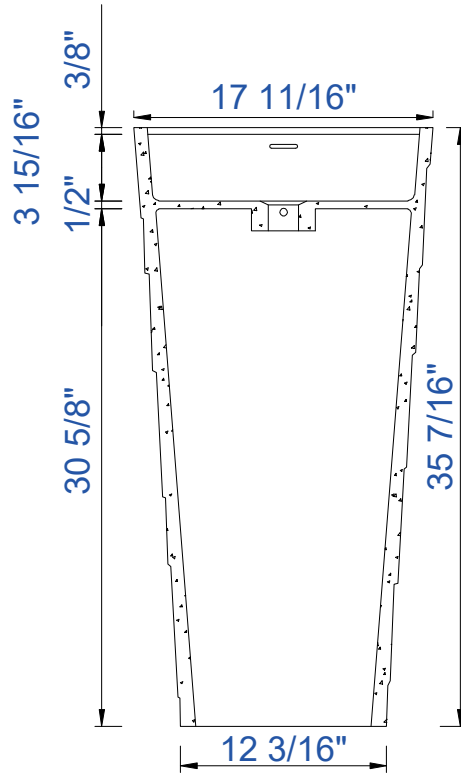

17.5"

Item Number:

127-V17.5-BW
127-V17.5-NCR

JAMES MARTIN

VANITIES™

Quebec 17 1/2" Pedestal Sink

Diagrams with Dimensions
page 01 of 03

17.5"

127-V17.5-BW
127-V17.5-NCR

JAMES MARTIN

VANITIES™

Quebec 17 1/2" Pedestal Sink

Diagrams with Dimensions
page 03 of 03

450mm

Item Number:

127-V17.5-BW
127-V17.5-NCR

JAMES MARTIN

VANITIES™

Quebec 450mm Pedestal Sink

Diagrams with Dimensions
page 01 of 03

450mm

Item Number :

127-V17.5-BW
127-V17.5-NCR

JAMES MARTIN

VANITIES™

Quebec 450mm Pedestal Sink

Diagrams with Dimensions
page 02 of 03

450mm

Item Number:

127-V17.5-BW
127-V17.5-NCR

JAMES MARTIN

VANITIES™