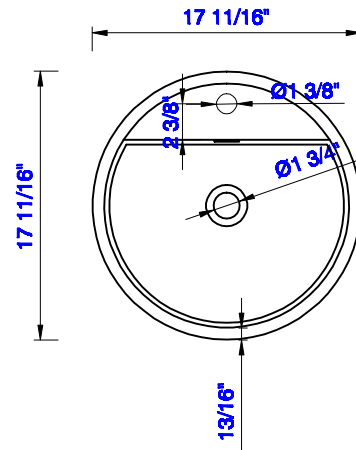

17.5"

Item Number:

127-V17.5-BW
127-V17.5-NCR

JAMES MARTIN

VANITIES™

Quebec 17 1/2" Pedestal Sink

Diagrams with Dimensions
page 01 of 03

17.5"

Item Number:

127-V17.5-BW
127-V17.5-NCR

JAMES MARTIN

VANITIES™

Quebec 17 1/2" Pedestal Sink

Diagrams with Dimensions
page 02 of 03

17.5"

Item Number:

127-V17.5-BW
127-V17.5-NCR

JAMES MARTIN

VANITIES™

Quebec 17 1/2" Pedestal Sink

Diagrams with Dimensions
page 03 of 03

450mm

Item Number:

127-V17.5-BW
127-V17.5-NCR

JAMES MARTIN

VANITIES™

Quebec 450mm Pedestal Sink

Diagrams with Dimensions
page 01 of 03

450mm

Item Number :

127-V17.5-BW
127-V17.5-NCR

JAMES MARTIN