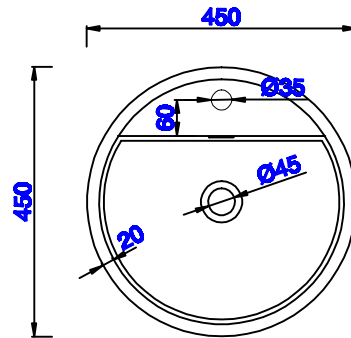

Item Number:

127-V17.5-BW
127-V17.5-NCR

JAMES MARTIN

VANITIES™

Quebec 17 1/2" Pedestal Sink

Diagrams with Dimensions
page 02 of 03

17.5"

Item Number:

127-V17.5-BW
127-V17.5-NCR

JAMES MARTIN

VANITIES™

Quebec 17 1/2" Pedestal Sink

Diagrams with Dimensions
page 03 of 03

450mm

Item Number:

127-V17.5-BW
127-V17.5-NCR

JAMES MARTIN

VANITIES™

Quebec 450mm Pedestal Sink

Diagrams with Dimensions
page 01 of 03

450mm

Item Number :

127-V17.5-BW
127-V17.5-NCR

JAMES MARTIN

VANITIES™

Quebec 450mm Pedestal Sink

Diagrams with Dimensions
page 02 of 03

450mm

Item Number:

127-V17.5-BW
127-V17.5-NCR

JAMES MARTIN

VANITIES™