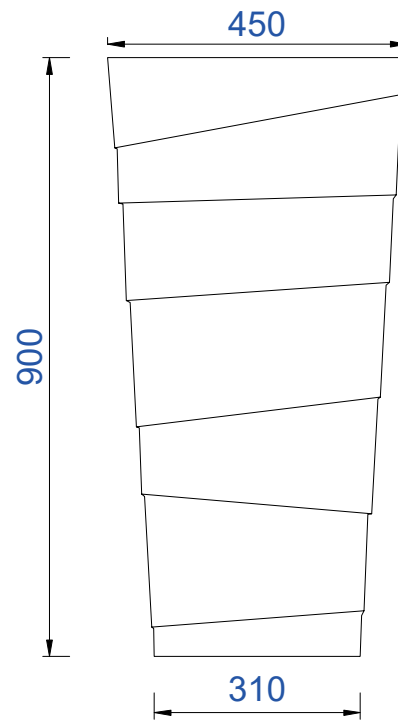

17.5"

Item Number:

127-V17.5-BW
127-V17.5-NCR

JAMES MARTIN

VANITIES™

Quebec 17 1/2" Pedestal Sink

Diagrams with Dimensions
page 01 of 03

17.5"

127-V17.5-BW
127-V17.5-NCR

JAMES MARTIN

VANITIES™

Quebec 17 1/2" Pedestal Sink

Diagrams with Dimensions
page 03 of 03

450mm

Item Number:

127-V17.5-BW
127-V17.5-NCR

JAMES MARTIN

VANITIES™

Quebec 450mm Pedestal Sink

Diagrams with Dimensions
page 01 of 03

450mm

Item Number :

127-V17.5-BW
127-V17.5-NCR

JAMES MARTIN

VANITIES™

Quebec 450mm Pedestal Sink

Diagrams with Dimensions
page 02 of 03

450mm

Item Number:

127-V17.5-BW
127-V17.5-NCR

JAMES MARTIN

VANITIES™