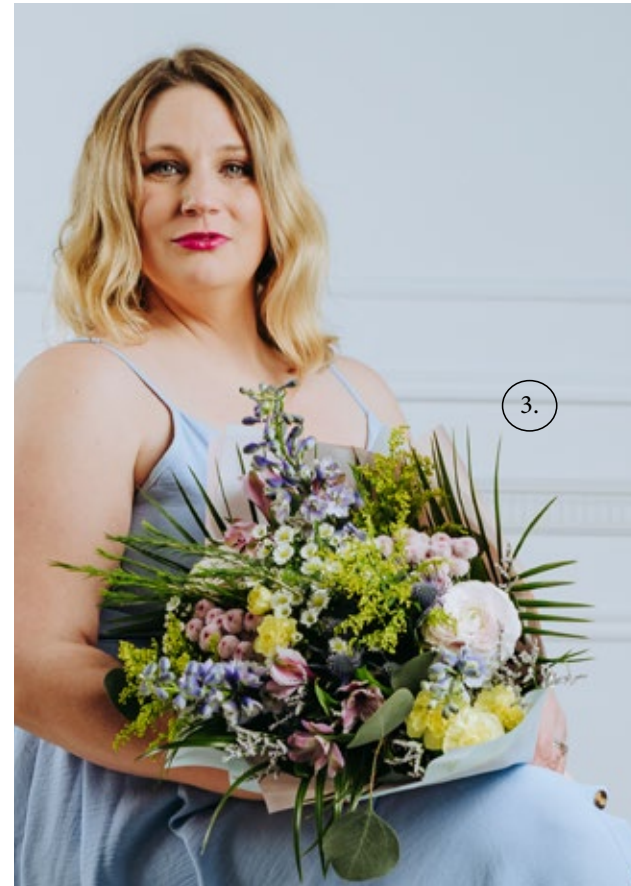

Look 2

1. Abigail Bouquet | 73.00
2. Lorelai Arrangement | 159.00
3. Caroline Bouquet | 137.00
4. Elizabeth Arrangement | 103.00
5. Marge Arrangement | 57.00