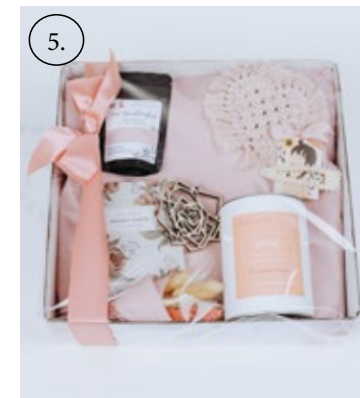

Look 2

- 1. Abigail Bouquet | 73.00
- 2. Lorelai Arrangement | 159.00
- 3. Caroline Bouquet | 137.00
- 4. Elizabeth Arrangement | 103.00
- 5. Marge Arrangement | 57.00

Look 3

- 1. Rayna Bouquet | 41.00
- 2. Marion Bouquet | 25.00
- 3. Roseanne Bouquet | 37.00
- 4. Estelle Arrangement | 53.00
- 5. Lavish Lavendar Gift Box | 65.00

Look 4

2.

3.

4.

5.

7.

6.

1.

1. Diana Bouquet | 85.00
2. Small Cactus Planter | 26.00
3. Medium Cactus Planter | 50.00
4. Large Cactus Planter | 108.00
5. Neutral Mini Dried Bouquet | 35.00
6. Deluxe Potted Orchid | 137.00
7. Edith Bouquet | 70.00

Look 5

1. Dorothy Wine Arrangement | 57.00
2. Rose Wine Arrangement | 74.00
3. Blanche Wine Arrangement | 59.00
4. Kitty Arrangement | 128.00
5. Precious Pink Gift Box | 90.00
6. Majestic Mauve Gift Box | 115.00
7. Lois Bouquet | 64.00