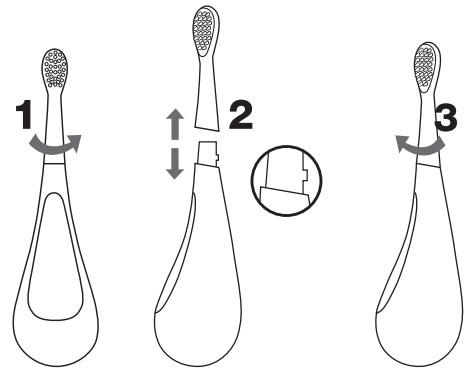

rockee the toothbrush that rocks

EN

Congratulations on the purchase of your new Violife Rockee toothbrush!
Rockee's unique design prevents it from ever laying on a surface, keeping the toothbrush and counter clean.

⚠ WARNING: CHOKING HAZARD - this product contains small parts.
Not for children under 3 years of age. Adult Supervision Required.

BEFORE EACH USE, inspect your Rockee toothbrush for any damage or loose bristles. Check that the brush head fits securely in place. Test connection outside your mouth. If the brush head is loose or detaches easily from handle, DO NOT USE.

- Seek immediate medical attention if swallowed or inhaled.
- If an unexpected event happens when operating, please report it to www.violife.com/customerservice.

Changing the Replaceable Brush Head

- Twist brush head counterclockwise to disengage and pull up to remove the existing brush head.
- To place new brush head line up open slot on bottom of brush head to the notch on the base and rotate until secure.
- Make sure brush head is locked in place before use.