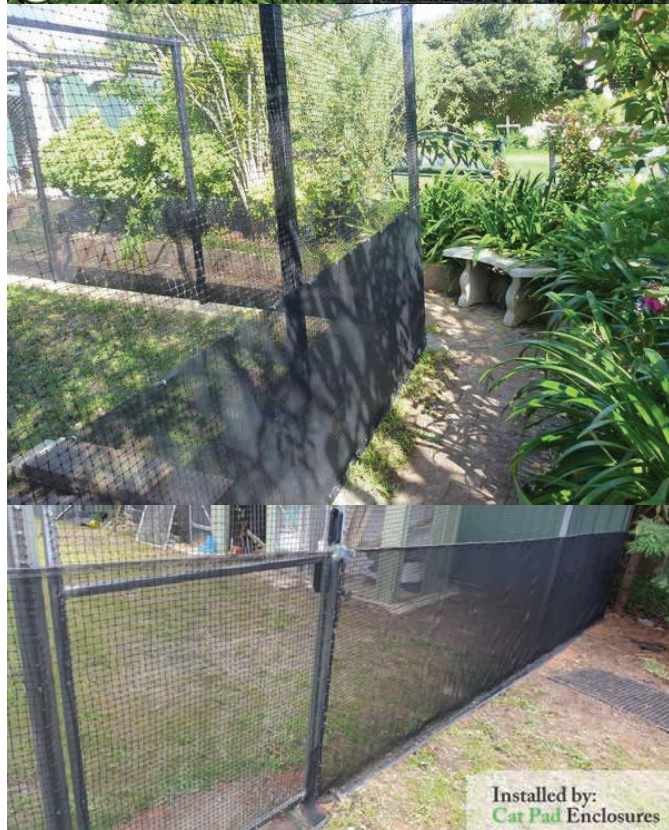

Pet Paw Mesh Guard

Pet & Paw Barrier Mesh is a Super Tough mesh barrier that can be added to the lower part of your cat netting enclosure. It is ideal for use with cat enclosures as it is soft to touch, yet very hard to damage. Pet & Paw Barrier Mesh is an ideal "additional" barrier that can be added to new or existing enclosures for added protection against:

- ☞ Snakes
- ☞ Smaller and more passive dogs
- ☞ Small Children
- ☞ Other animals and pests...

Pet Paw Mesh Guard Features

- ☞ Super tough vinyl coated polyester woven fibre mesh
- ☞ UV Treated - will not corrode or rust
- ☞ 20 times stronger than fibreglass mesh
- ☞ 1.25m Height
- ☞ Hole Size 1.2mm x 1.2mm

Installation

- ☞ Pet & Paw Barrier Mesh is only required along the lower part of enclosures.
- ☞ It is installed over the top (in conjunction with) standard cat netting. Once your normal cat netting enclosure is installed, Pet & Paw Barrier mesh is then installed around the cat netting. It can be installed either on the inside or outside of your enclosure depending on the individual circumstances of your enclosure.

Note that Pet & Paw barrier mesh will catch the wind slightly more than normal cat netting.

Installed by:
Cat Pad Enclosures