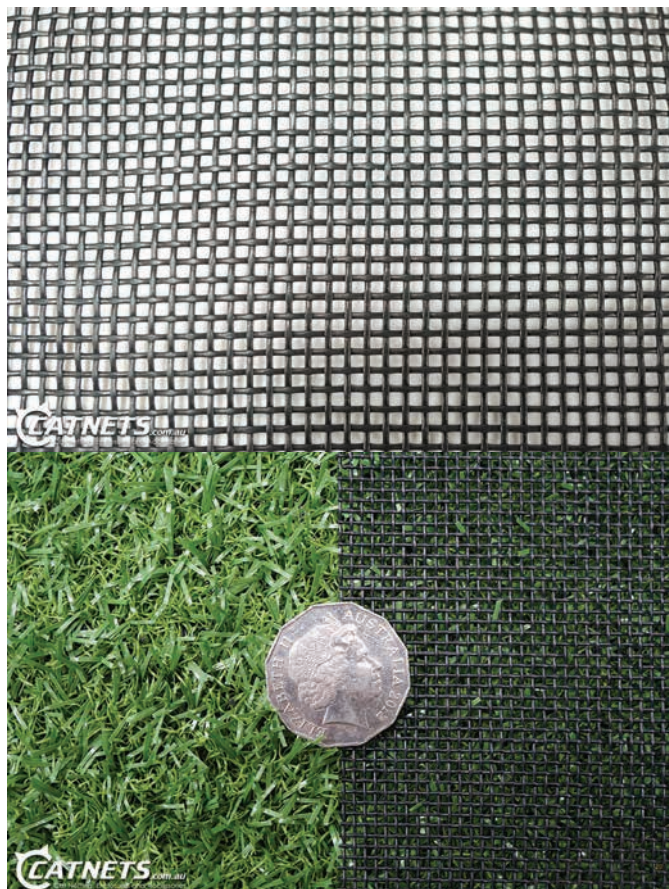

# Pet Paw Mesh Guard

Pet & Paw Barrier Mesh is a Super Tough mesh barrier that can be added to the lower part of your cat netting enclosure. It is ideal for use with cat enclosures as it is soft to touch, yet very hard to damage. Pet & Paw Barrier Mesh is an ideal "additional" barrier that can be added to new or existing enclosures for added protection against:

## Pet Paw Mesh Guard Features

- ☞ Super tough vinyl coated polyester woven fibre mesh
- ☞ UV Treated - will not corrode or rust
- ☞ 20 times stronger than fibreglass mesh
- ☞ 1.25m Height
- ☞ Hole Size 1.2mm x 1.2mm

Note that Pet & Paw barrier mesh will catch the wind slightly more than normal cat netting.

Installed by:  
Cat Pad Enclosures