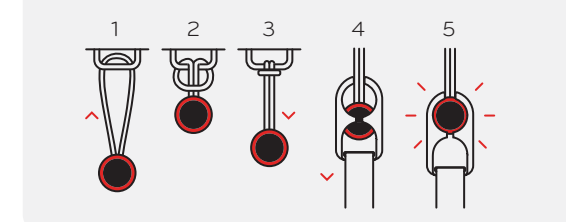

welcome to the
 peak design ecosystem

join Peak on
 your favorite
 social media!
 #findyourpeak

register to activate your lifetime warranty
pkdsn.com/register

carry styles

sling style

neck carry

shoulder carry

more info + videos
pkdsn.com/slidelite

anchors

anchor attachment

replace if red
 inner core
 becomes visible!

recommended anchor placement

fully compatible with all Peak Design and third
 party tripod plates