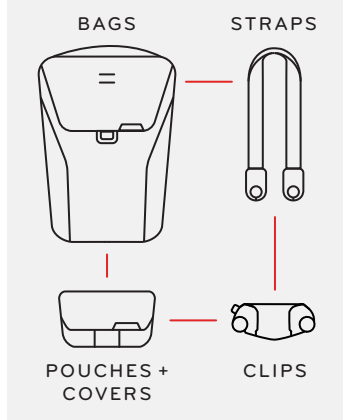

wear in super stable **sling style**, or
 use as **shoulder strap** or **neck strap**

dual quick adjusters rapidly adapt strap
 to any carry-style or body type

sling style provides **hands-free** and
stable camera carry

ultra smooth webbing glides across body
 for lightning fast access

Anchor Link System is
 universal, quick-connecting,
 and adaptable

included **Anchor Mount** attaches to camera's tripod
 mount and gives low-profile attachment point

stack our new ultra thin **Anchor Links**
 between your camera and plates

silicone grip keeps strap stable in shoulder carry

works with peak design
pouches and **capture clip**
 sold separately

pkdsn.com/slidelite

welcome to the
 peak design ecosystem

join Peak on
 your favorite
 social media!
 #findyourpeak

register to activate your lifetime warranty
pkdsn.com/register

carry styles

sling style

neck carry

shoulder carry