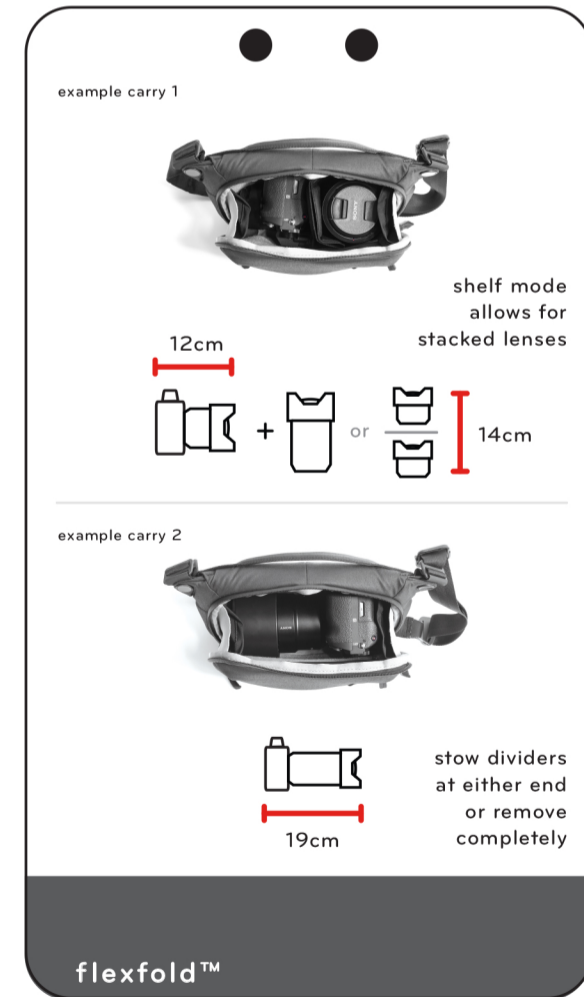

EVERYDAY SLING 3L MANUAL

3L
0.42 kg / 0.93 lb
1 FlexFold dividers
2 Cord Hook carry straps

CLIMATE NEUTRAL CERTIFIED

FOR THE PLANET MEMBER

400d outer shell + built-in padding

super durable UltraZips
weatherproof construction
slim and minimal daily or photo carry

outer shell: made from recycled plastic

designed in San Francisco, made in Vietnam
pkdsn.com/everydaysling
pkdsn.com/patents

GUARANTEED FOR LIFE

BEDS-3-BK-2 BLACK
818373021351

3L
0.42 kg / 0.93 lb
1 FlexFold dividers
2 Cord Hook carry straps

CLIMATE NEUTRAL CERTIFIED

FOR THE PLANET MEMBER

400d outer shell + built-in padding

super durable UltraZips
weatherproof construction
slim and minimal daily or photo carry

outer shell fabric: made from recycled plastic
Bluesign® approved fabric

designed in San Francisco, made in Vietnam
pkdsn.com/everydaysling
pkdsn.com/patents

GUARANTEED FOR LIFE

BEDS-3-AS-2 ASH
818373021368

everyday carry

access

flexfold™

organization + Capture™

straps