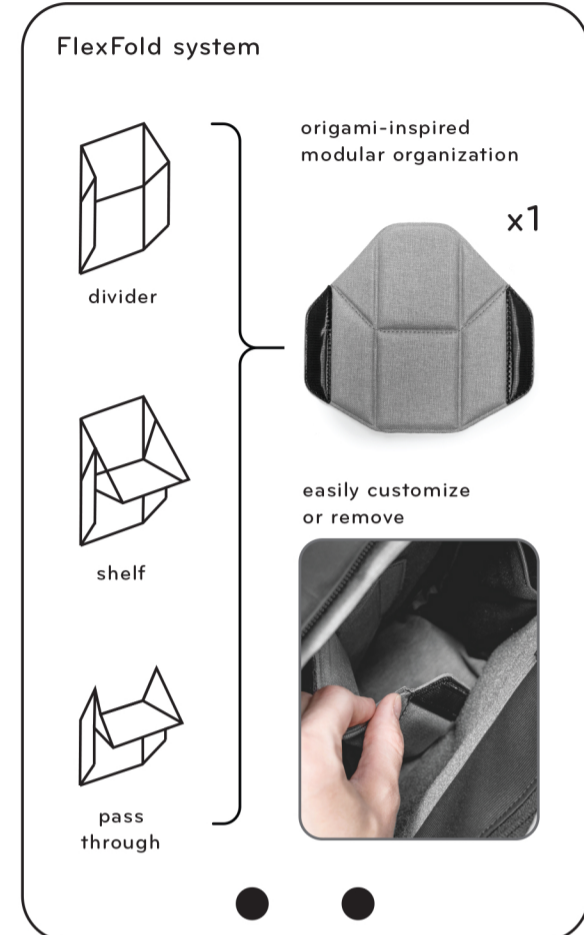

EVERYDAY SLING 3L MANUAL

3L
0.42 kg / 0.93 lb
1 FlexFold dividers
2 Cord Hook carry straps

CLIMATE NEUTRAL CERTIFIED

FOR THE PLANET MEMBER

400d outer shell + built-in padding

super durable UltraZips
weatherproof construction
slim and minimal daily or photo carry

outer shell: made from recycled plastic

designed in San Francisco, made in Vietnam
pkdsn.com/everydaysling
pkdsn.com/patents

GUARANTEED FOR LIFE

BEDS-3-BK-2 BLACK
818373021351

3L
0.42 kg / 0.93 lb
1 FlexFold dividers
2 Cord Hook carry straps

CLIMATE NEUTRAL CERTIFIED

FOR THE PLANET MEMBER

400d outer shell + built-in padding

super durable UltraZips
weatherproof construction
slim and minimal daily or photo carry

outer shell fabric: made from recycled plastic
Bluesign® approved fabric

pro features

waist carry