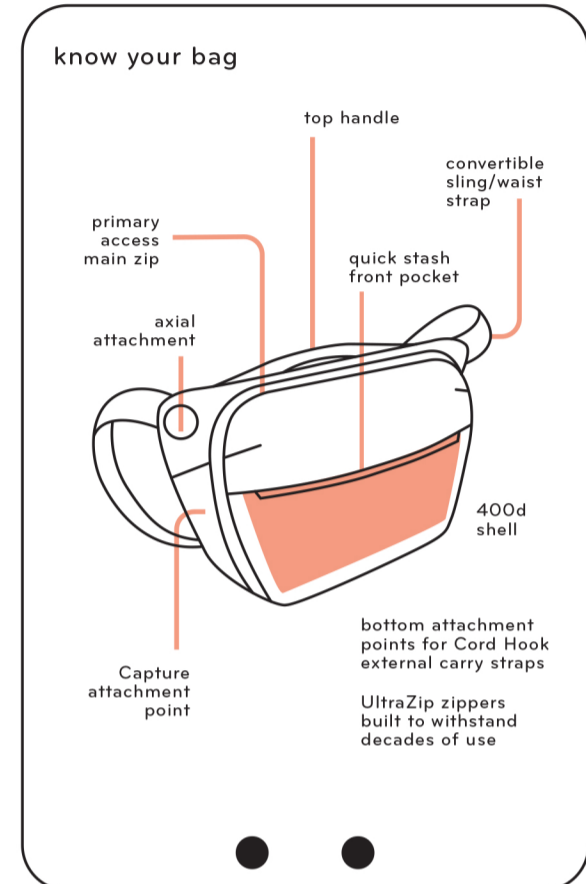

EVERYDAY SLING 3L MANUAL

3L
0.42 kg / 0.93 lb
1 FlexFold dividers
2 Cord Hook carry straps

CLIMATE NEUTRAL CERTIFIED

FOR THE PLANET MEMBER

400d outer shell + built-in padding

super durable UltraZips
weatherproof construction
slim and minimal daily or photo carry

outer shell: made from recycled plastic

designed in San Francisco, made in Vietnam
pkdsn.com/everydaysling
pkdsn.com/patents

GUARANTEED FOR LIFE

BEDS-3-BK-2 BLACK
818373021351

3L
0.42 kg / 0.93 lb
1 FlexFold dividers
2 Cord Hook carry straps

pro features

waist carry