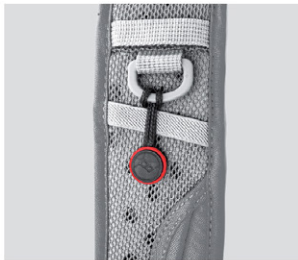

QUICK SETUP GUIDE

anchor link™
quick-connect system

Anchor-links™ attachment to traditional neck strap

Anchor™ attachment to camera lug

Anchor™ usage tips

For more information

peakdesignltd.com/tips

For additional usage tips visit peakdesignltd.com/tips