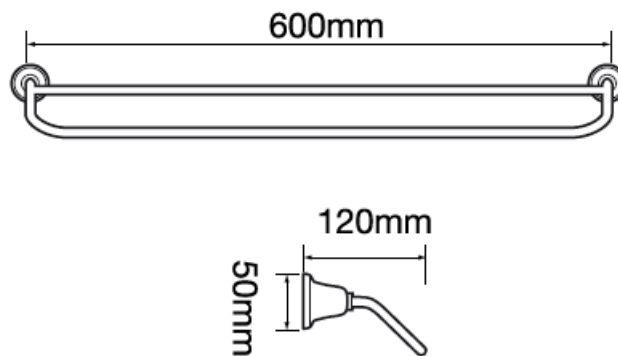

DOUBLE TOWEL RAIL

FEATURES

Recommended Use Domestic, Commercial, Hotel

Material Brass Body

Finishes Aegis Gold, Brass Gold, Chrome, Gold, Matt Black, Pewter, Rose Gold, Satin Chrome, Satin Gold, Satin Pearl, Satin Pewter

Length (A)600mm, (B)750mm, (C)900mm

Disclaimer:

Products in this specification manual must by regulation be installed by licensed and registered trade people. Under our commitment to product development and improvement, we may change product specifications and dimension or delete models from the range without prior notification. Dimensions and set-outs listed are correct at time of publication and could contain dimensions which are approximate due to tolerances in manufacturing processes. It is important that you thoroughly review the product and check specifications and dimensions prior to surface preparation, cut-out and installation.