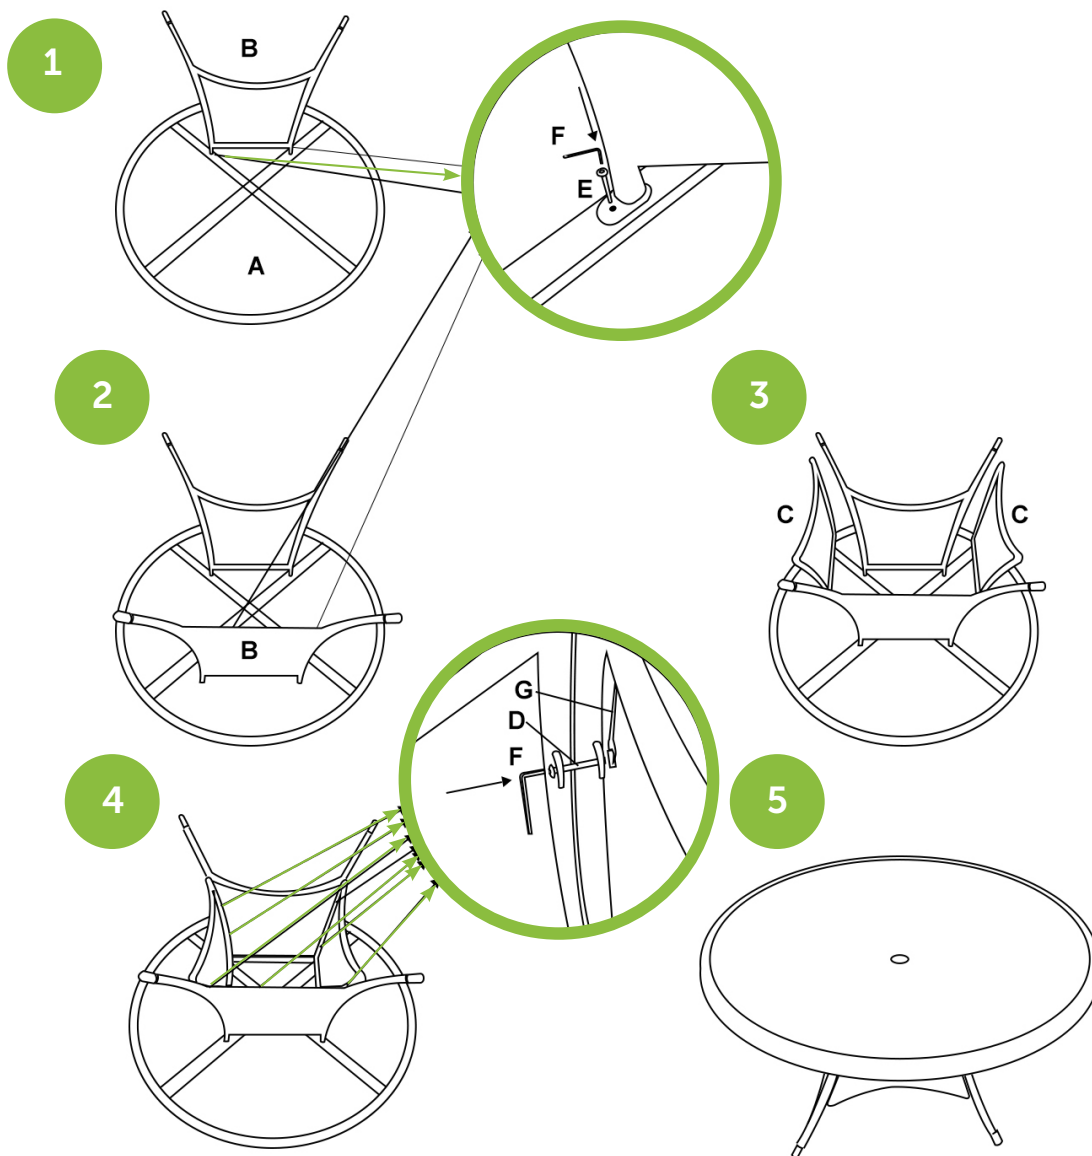

PRINCE

Round Dining Table with 6 Armchairs

Box 1 of 4	Table	Box 2 - 4	2 X Chairs per box (6 in total)
-------------------	-------	------------------	------------------------------------

WHAT'S IN THE BOX

1* Round Dining Table / Glass
6* Armchair

CUSHIONS

6 x Seat Cushions
Cushions inside the rattan frame

ACCESSORIES

Part	Picture	Qty	Part	Picture	Qty	Part	Picture	Qty
A		1PC	D	M6*40mm	8PC	G		1PC
B		2PC	E	M6*25mm	4PC	H		1PC
C		2PC	F		12PC			

ASSEMBLY INSTRUCTIONS

PRINCE

Round Dining Table with 6 Armchairs

 <p>Cushions should be stored dry when the set is not in use. The life span of your cushions will reduce significantly if they are left exposed to the elements.</p>  	  <p>Keep your garden set away from sources of extreme heat and naked flames. This includes direct sunlight and firepits.</p>
---	---