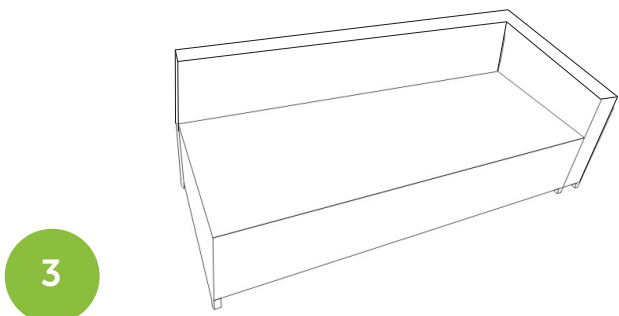

LILLE

Corner Sofa with Coffee Table

Box 1 of 1	3 Seater Sofa 2 Seat Sofa with attachable arm Coffee Table / Glass
-------------------	--

WHAT'S IN THE BOX

- 1* 3 Seater Sofa with 2 Arms
- 1* 2 Seat Sofa with Attachable Arm
- 1* Coffee Table / Glass

CUSHIONS

- 5* Seat Cushions
- 6* Back Cushions
- Cushions inside the rattan frame

ACCESSORIES

- 1* Connecting clips

SOFA ASSEMBLY INSTRUCTIONS

Part	Picture	Qty	Part	Picture	Qty
A		1	D	 Allen Key	1PC
B		1	E		4PC
C	 M6*40mm	4PC			

LILLE Corner Sofa with Coffee Table

PUSH THE SOFA TOGETHER

Push the sofa units together and secure the clips underneath the sofa. Remove white plastic protector on feet

CONNECTING CLIPS - Under the sofa

We have additional clips for sale www.clubrattan.co.uk