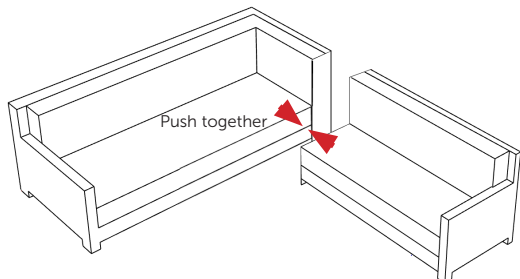

LILLE

Corner Sofa with Coffee Table

Box 1 of 1	3 Seater Sofa 2 Seat Sofa with attachable arm Coffee Table / Glass
-------------------	--

WHAT'S IN THE BOX

- 1* 3 Seater Sofa with 2 Arms
- 1* 2 Seat Sofa with Attachable Arm
- 1* Coffee Table / Glass

CUSHIONS

- 5* Seat Cushions
- 6* Back Cushions
- Cushions inside the rattan frame

ACCESSORIES

- 1* Connecting clips

SOFA ASSEMBLY INSTRUCTIONS

Part	Picture	Qty	Part	Picture	Qty
A		1	D	 Allen Key	1PC
B		1	E		4PC
C	 M6*40mm	4PC			

LILLE Corner Sofa with Coffee Table

PUSH THE SOFA TOGETHER

Push the sofa units together and secure the clips underneath the sofa. Remove white plastic protector on feet

CONNECTING CLIPS - Under the sofa

We have additional clips for sale www.clubrattan.co.uk