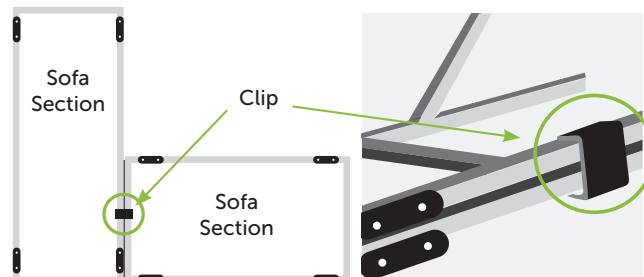

CUSHIONS

- 5* Seat Cushions
- 6* Back Cushions
- Cushions inside the rattan frame

ACCESSORIES

- 1* Connecting clips

SOFA ASSEMBLY INSTRUCTIONS

Part	Picture	Qty	Part	Picture	Qty
A		1	D	 Allen Key	1PC
B		1	E		4PC
C	 M6*40mm	4PC			

LILLE Corner Sofa with Coffee Table

PUSH THE SOFA TOGETHER

Push the sofa units together and secure the clips underneath the sofa. Remove white plastic protector on feet

CONNECTING CLIPS - Under the sofa

We have additional clips for sale www.clubrattan.co.uk