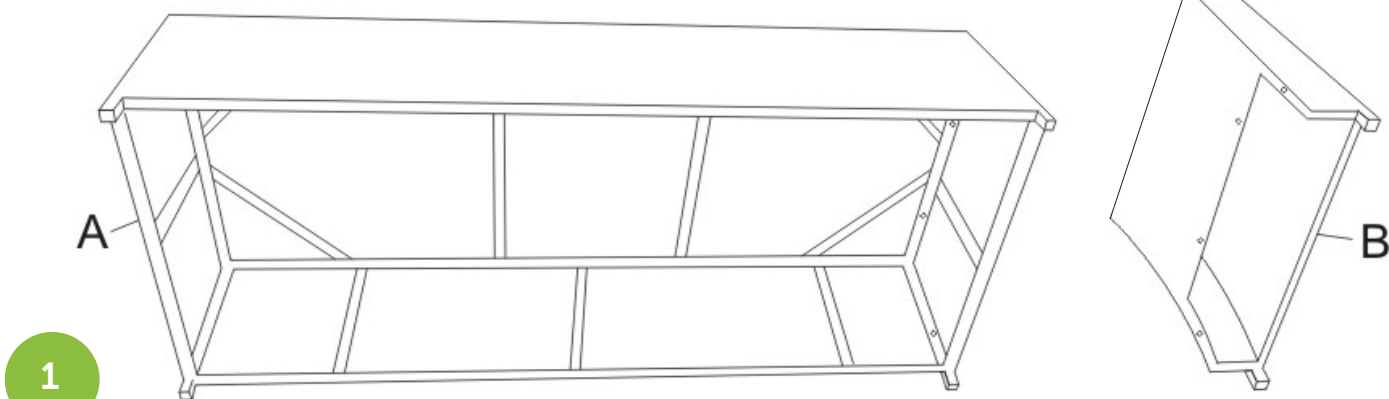

LILLE

Corner Sofa with Coffee Table

Box 1 of 1	3 Seater Sofa 2 Seat Sofa with attachable arm Coffee Table / Glass
-------------------	--

WHAT'S IN THE BOX

- 1* 3 Seater Sofa with 2 Arms
- 1* 2 Seat Sofa with Attachable Arm
- 1* Coffee Table / Glass

CUSHIONS

- 5* Seat Cushions
- 6* Back Cushions
- Cushions inside the rattan frame

ACCESSORIES

- 1* Connecting clips

SOFA ASSEMBLY INSTRUCTIONS

Part	Picture	Qty	Part	Picture	Qty
A		1	D	 Allen Key	1PC
B		1	E		4PC
C	 M6*40mm	4PC			

LILLE Corner Sofa with Coffee Table

PUSH THE SOFA TOGETHER

Push the sofa units together and secure the clips underneath the sofa. Remove white plastic protector on feet

CONNECTING CLIPS - Under the sofa

We have additional clips for sale www.clubrattan.co.uk