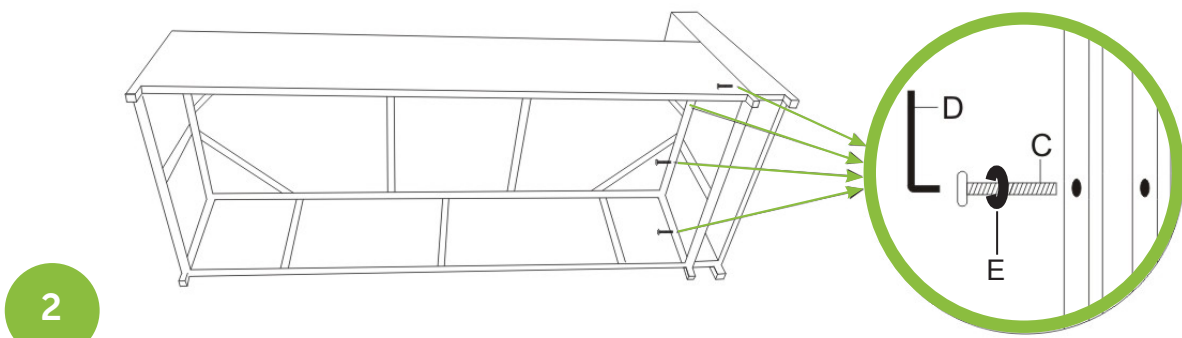

LILLE

Corner Sofa with Coffee Table

Box 1 of 1	3 Seater Sofa 2 Seat Sofa with attachable arm Coffee Table / Glass
-------------------	--

WHAT'S IN THE BOX

- 1* 3 Seater Sofa with 2 Arms
- 1* 2 Seat Sofa with Attachable Arm
- 1* Coffee Table / Glass

CUSHIONS

- 5* Seat Cushions
- 6* Back Cushions
- Cushions inside the rattan frame

ACCESSORIES

- 1* Connecting clips

SOFA ASSEMBLY INSTRUCTIONS

Part	Picture	Qty	Part	Picture	Qty
A		1	D	 Allen Key	1PC
B		1	E		4PC
C	 M6*40mm	4PC			

LILLE Corner Sofa with Coffee Table

PUSH THE SOFA TOGETHER

Push the sofa units together and secure the clips underneath the sofa. Remove white plastic protector on feet

CONNECTING CLIPS - Under the sofa

We have additional clips for sale www.clubrattan.co.uk