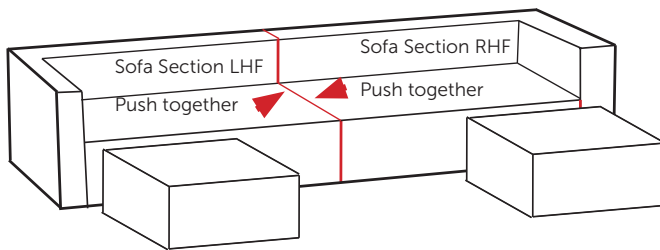

# ISOBELLA

4 Seater Sofa with Coffee Table and 2 Stools

<b>Box 1 of 1</b>	2 Sofa Sections + 2 Stools + Coffee Table & Glass
-------------------	---

## WHAT'S IN THE BOX

- 1\* 2 Seater Sofa Section LHF Arm
- 1\* 2 Seater Sofa Section RHF Arm
- 1\* Coffee Table / Glass
- 2 \* Stool

## CUSHIONS

- 6 x Seat Cushions
- 4 x Large Back Cushions
- Cushions inside the rattan frame

## PUSH THE SOFA TOGETHER

Push the sofa units together and secure the clips underneath the sofa.