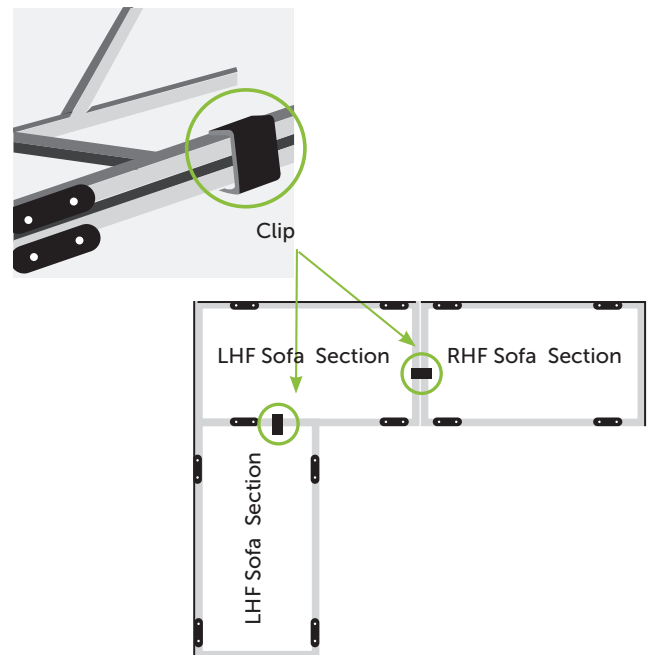

ISOBELLA

Corner Sofa with Coffee Table and 2 Stools

Box 1 of 1	2* LHF Arm Sofa Sections + 1* RHF Arm Sofa Sections + Stools + Coffee Table & Glass
-------------------	---

WHAT'S IN THE BOX

- 2* 2 Seater Sofa Section LHF Arm
- 1* 2 Seater Sofa Section RHF Arm
- 1* Coffee Table / Glass
- 2* Stool

CUSHIONS

- 6* Seat Cushions
- 6* Large Back Cushions
- 1* Small Back Cushion
- 2* Footstool Cushions
- Cushions inside the rattan frame

ACCESSORIES

- 2* Connecting clips 

PUSH THE SOFA TOGETHER

CONNECTING CLIPS - Under the sofa

Push the two sofa units together and secure the clips underneath the sofa.

Remove white plastic protector on feet

We have additional clips for sale www.clubrattan.co.uk

Cushions should be stored dry when the set is not in use. The life span of your cushions will reduce significantly if they are left exposed to the elements.