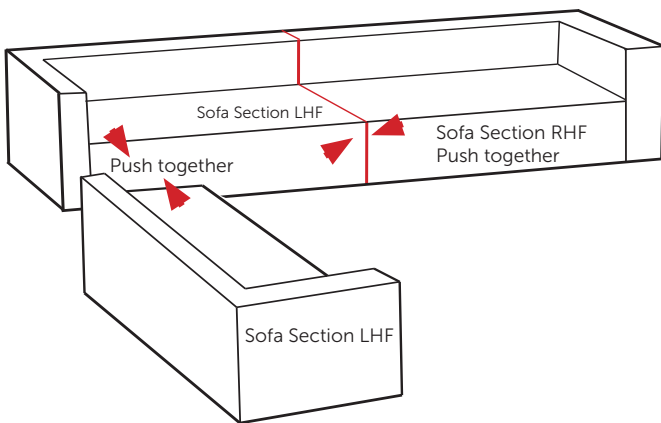

ISOBELLA

Corner Sofa with Coffee Table and 2 Stools

Box 1 of 1	2* LHF Arm Sofa Sections + 1* RHF Arm Sofa Sections + Stools + Coffee Table & Glass
-------------------	---

WHAT'S IN THE BOX

- 2* 2 Seater Sofa Section LHF Arm
- 1* 2 Seater Sofa Section RHF Arm
- 1* Coffee Table / Glass
- 2* Stool

CUSHIONS

- 6* Seat Cushions
- 6* Large Back Cushions
- 1* Small Back Cushion
- 2* Footstool Cushions
- Cushions inside the rattan frame

ACCESSORIES

- 2* Connecting clips 

PUSH THE SOFA TOGETHER

CONNECTING CLIPS - Under the sofa

Push the two sofa units together and secure the clips underneath the sofa.

Remove white plastic protector on feet

We have additional clips for sale www.clubrattan.co.uk

Cushions should be stored dry when the set is not in use. The life span of your cushions will reduce significantly if they are left exposed to the elements.