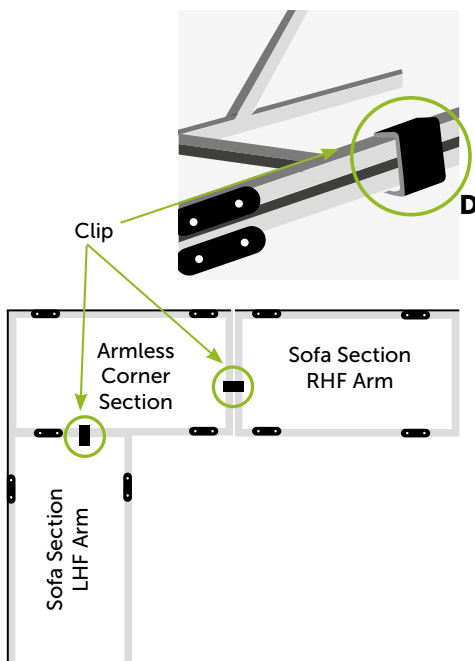

Harmony

Corner Sofa with Rising Table, Bench and Stool

Box 1 of 3	LHF Arm Section, RHF Arm Section, Stool, Bench	Box 2 of 3	Corner Sofa Section, Table Base	Box 3 of 3	Table Top
-------------------	--	-------------------	---------------------------------	-------------------	-----------

WHAT'S IN THE BOX

- 1* 2 Seater Sofa with LHF Arm
- 1* 2 Seater Sofa with RHF Arm
- 1* 2 Seater Corner Section with No Arms
- 1* Rising Dining/Coffee Table / Glass
- 1* Stool & Bench

CUSHIONS

- 6* Seat Cushions
- 6* Back Cushions
- 1* Small Back Cushion
- 1* Stool Cushion
- 1* Bench Cushion
- Cushions inside the rattan frame

ACCESSORIES

- 4* Connecting clips 

PUSH THE SOFA TOGETHER

CONNECTING CLIPS - Under the sofa

Part	Picture	Qty
A		1
B		1
C		1
D		4

We have additional clips for sale www.clubrattan.co.uk

Harmony

Corner Sofa with Rising Table, Bench and Stool

Part	Picture	Qty
A	 Table Top	1PC
B	 Table Top Frame	1PC

Part	Picture	Qty
C	 Baseframe	1PC
D	 Glass	1PC

Part	Picture	Qty
E		4PC
F		4PC

Part	Picture	Qty
G		1PC

Remove white plastic protector on feet

Cushions should be stored dry when the set is not in use. The life span of your cushions will reduce significantly if they are left exposed to the elements.