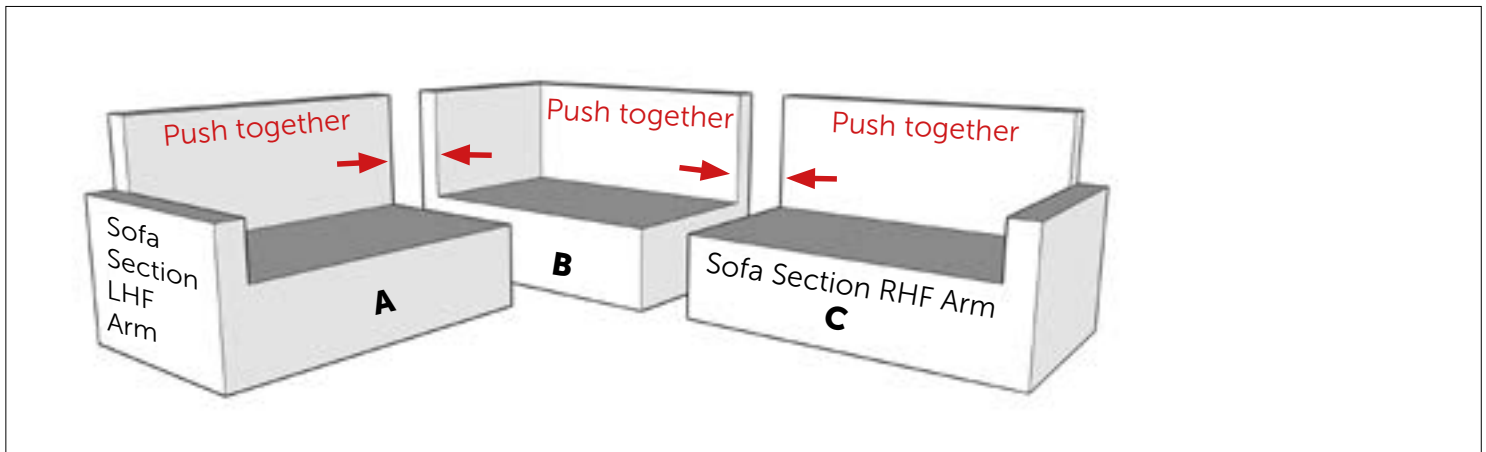

Harmony

Corner Sofa with Rising Table, Bench and Stool

Box 1 of 3	LHF Arm Section, RHF Arm Section, Stool, Bench	Box 2 of 3	Corner Sofa Section, Table Base	Box 3 of 3	Table Top
-------------------	--	-------------------	---------------------------------	-------------------	-----------

WHAT'S IN THE BOX

- 1* 2 Seater Sofa with LHF Arm
- 1* 2 Seater Sofa with RHF Arm
- 1* 2 Seater Corner Section with No Arms
- 1* Rising Dining/Coffee Table / Glass
- 1* Stool & Bench

CUSHIONS

- 6* Seat Cushions
- 6* Back Cushions
- 1* Small Back Cushion
- 1* Stool Cushion
- 1* Bench Cushion
- Cushions inside the rattan frame

ACCESSORIES

- 4* Connecting clips 

PUSH THE SOFA TOGETHER

CONNECTING CLIPS - Under the sofa

Part	Picture	Qty
A		1
B		1
C		1
D		4

We have additional clips for sale www.clubrattan.co.uk

Harmony

Corner Sofa with Rising Table, Bench and Stool