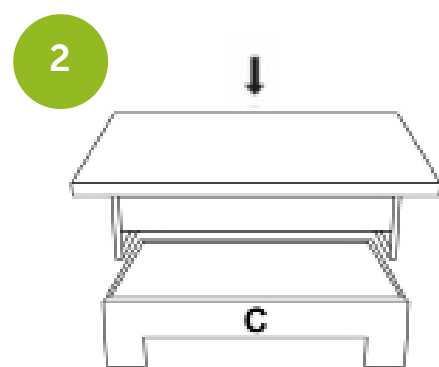

Harmony

Corner Sofa with Rising Table, Bench and Stool

Box 1 of 3	LHF Arm Section, RHF Arm Section, Stool, Bench	Box 2 of 3	Corner Sofa Section, Table Base	Box 3 of 3	Table Top
-------------------	--	-------------------	---------------------------------	-------------------	-----------

WHAT'S IN THE BOX

- 1* 2 Seater Sofa with LHF Arm
- 1* 2 Seater Sofa with RHF Arm
- 1* 2 Seater Corner Section with No Arms
- 1* Rising Dining/Coffee Table / Glass
- 1* Stool & Bench

CUSHIONS

- 6* Seat Cushions
- 6* Back Cushions
- 1* Small Back Cushion
- 1* Stool Cushion
- 1* Bench Cushion
- Cushions inside the rattan frame

ACCESSORIES

- 4* Connecting clips 

PUSH THE SOFA TOGETHER

CONNECTING CLIPS - Under the sofa

Part	Picture	Qty
A		1
B		1
C		1
D		4

We have additional clips for sale www.clubrattan.co.uk

Harmony

Corner Sofa with Rising Table, Bench and Stool

Part	Picture	Qty
A	 Table Top	1PC
B	 Table Top Frame	1PC

Part	Picture	Qty
C	 Baseframe	1PC
D	 Glass	1PC

Part	Picture	Qty
E		4PC
F		4PC

Part	Picture	Qty
G		1PC

Remove white plastic protector on feet

Cushions should be stored dry when the set is not in use. The life span of your cushions will reduce significantly if they are left exposed to the elements.