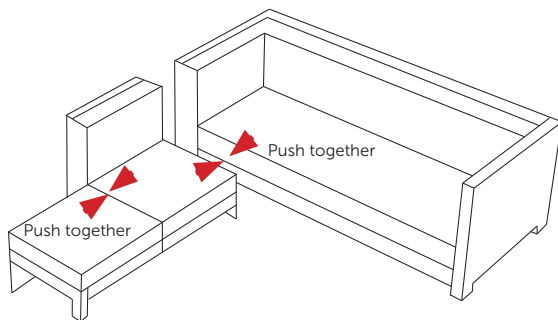

ASSEMBLY INSTRUCTIONS

Push the two sofa units together and secure the clips underneath the sofa. Remove white plastic protector film on feet.