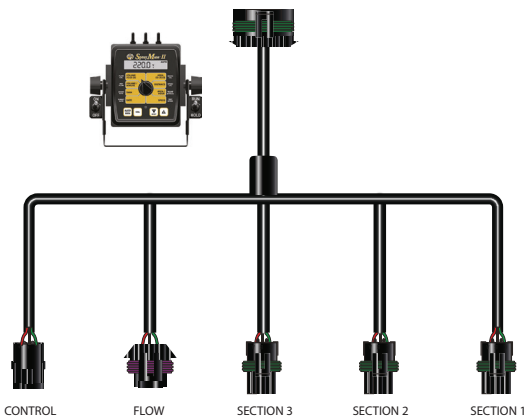

# Micro-Trak Spray Mate Cables

SPRAYMATE II MONITOR

SPRAYMATE PLUS MONITOR

GPS/RADAR  
DS-GPSMD-MT-5-BLK

EXTENSION  
EXT03-MT-13207

10 PIN EXTENSION  
EXT10-MT-14316

POWER CABLE  
MT-SMPC-14315

BOOM/SERVO/FLOW HARNESS  
HMT-14313

BRANCH HARNESS  
HMT-18532