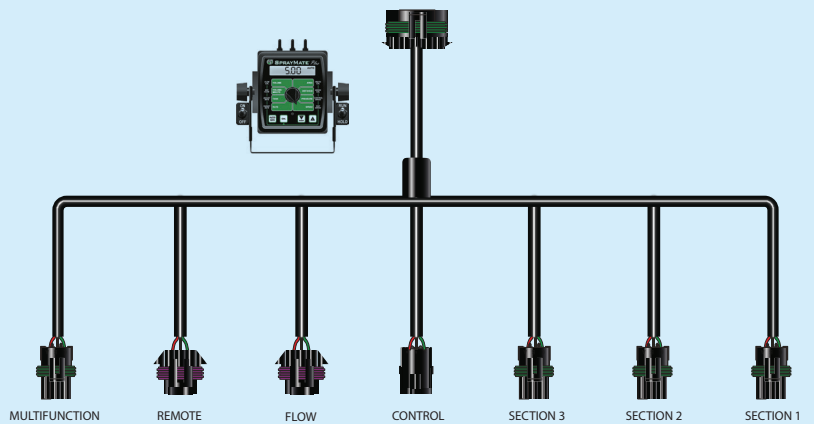

# Micro-Trak Spray Mate Cables

SPRAYMATE II MONITOR

SPRAYMATE PLUS MONITOR

GPS/RADAR  
DS-GPSMD-MT-5-BLK

EXTENSION  
EXT03-MT-13207

10 PIN EXTENSION  
EXT10-MT-14316

POWER CABLE  
MT-SMPC-14315

BOOM/SERVO/FLOW HARNESS  
HMT-14313

BRANCH HARNESS  
HMT-18532