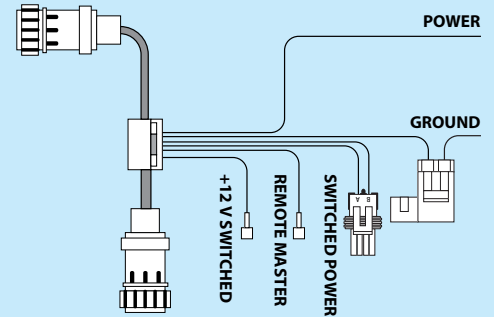

EXTENSION CABLES

HRAVEN-856
(115-0159-856) 12'
HRAVEN-857
(115-0159-857) 24'

sensor-1.com
Agricultural Electronics 1-800-SENSOR-1