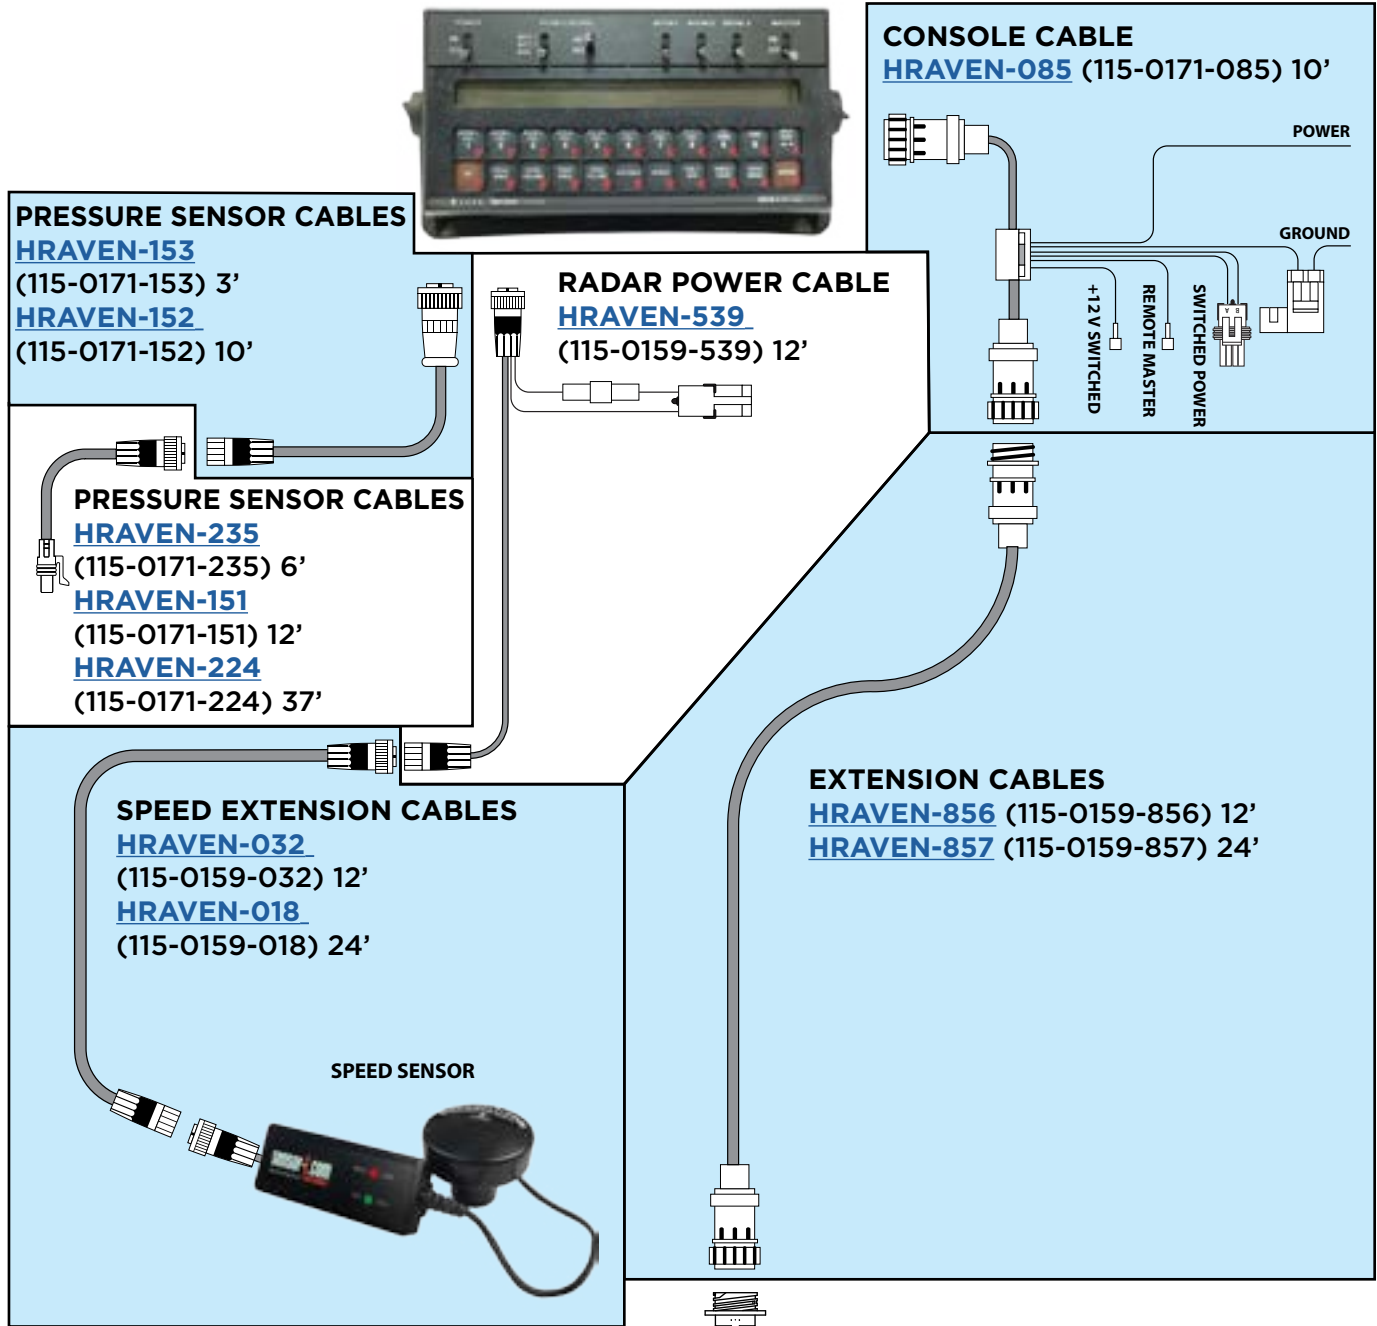

Raven 440 System

sensor-1.com
 Agricultural Electronics 1-800-SENSOR-1