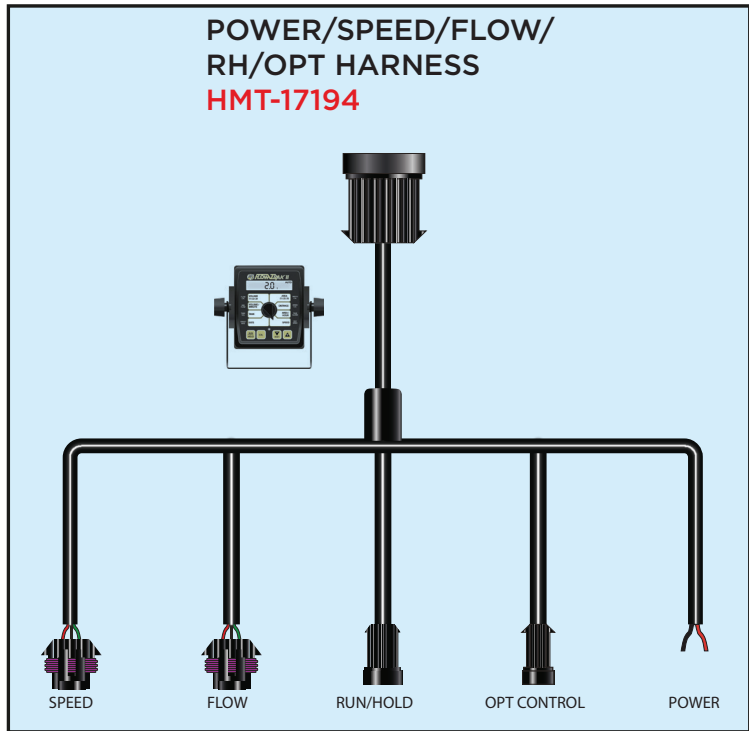

## POWER/SPEED/FLOW/ RH/OPT HARNESS HMT-17194

## FLOW CONTROL HARNESS HMT-18675