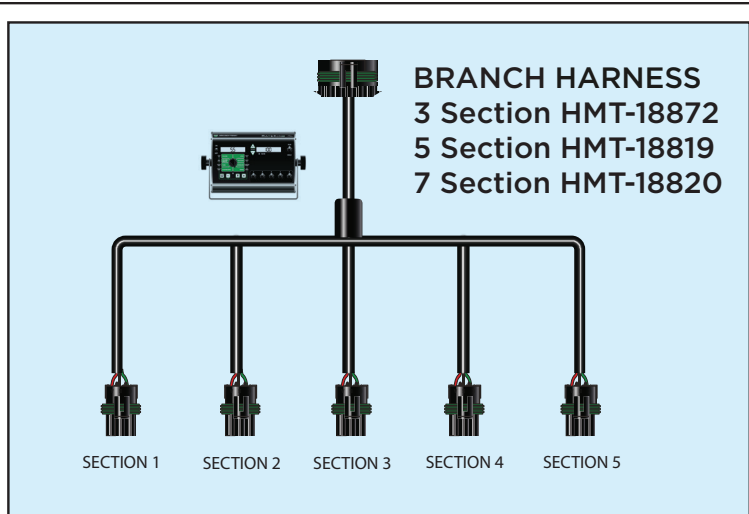

## RATEKING MONITOR

## 10 PIN EXTENSION CABLE HMT-14316

## POWER/SPEED/FLOW/ RH/OPT HARNESS HMT-17194

## FLOW CONTROL HARNESS HMT-18675