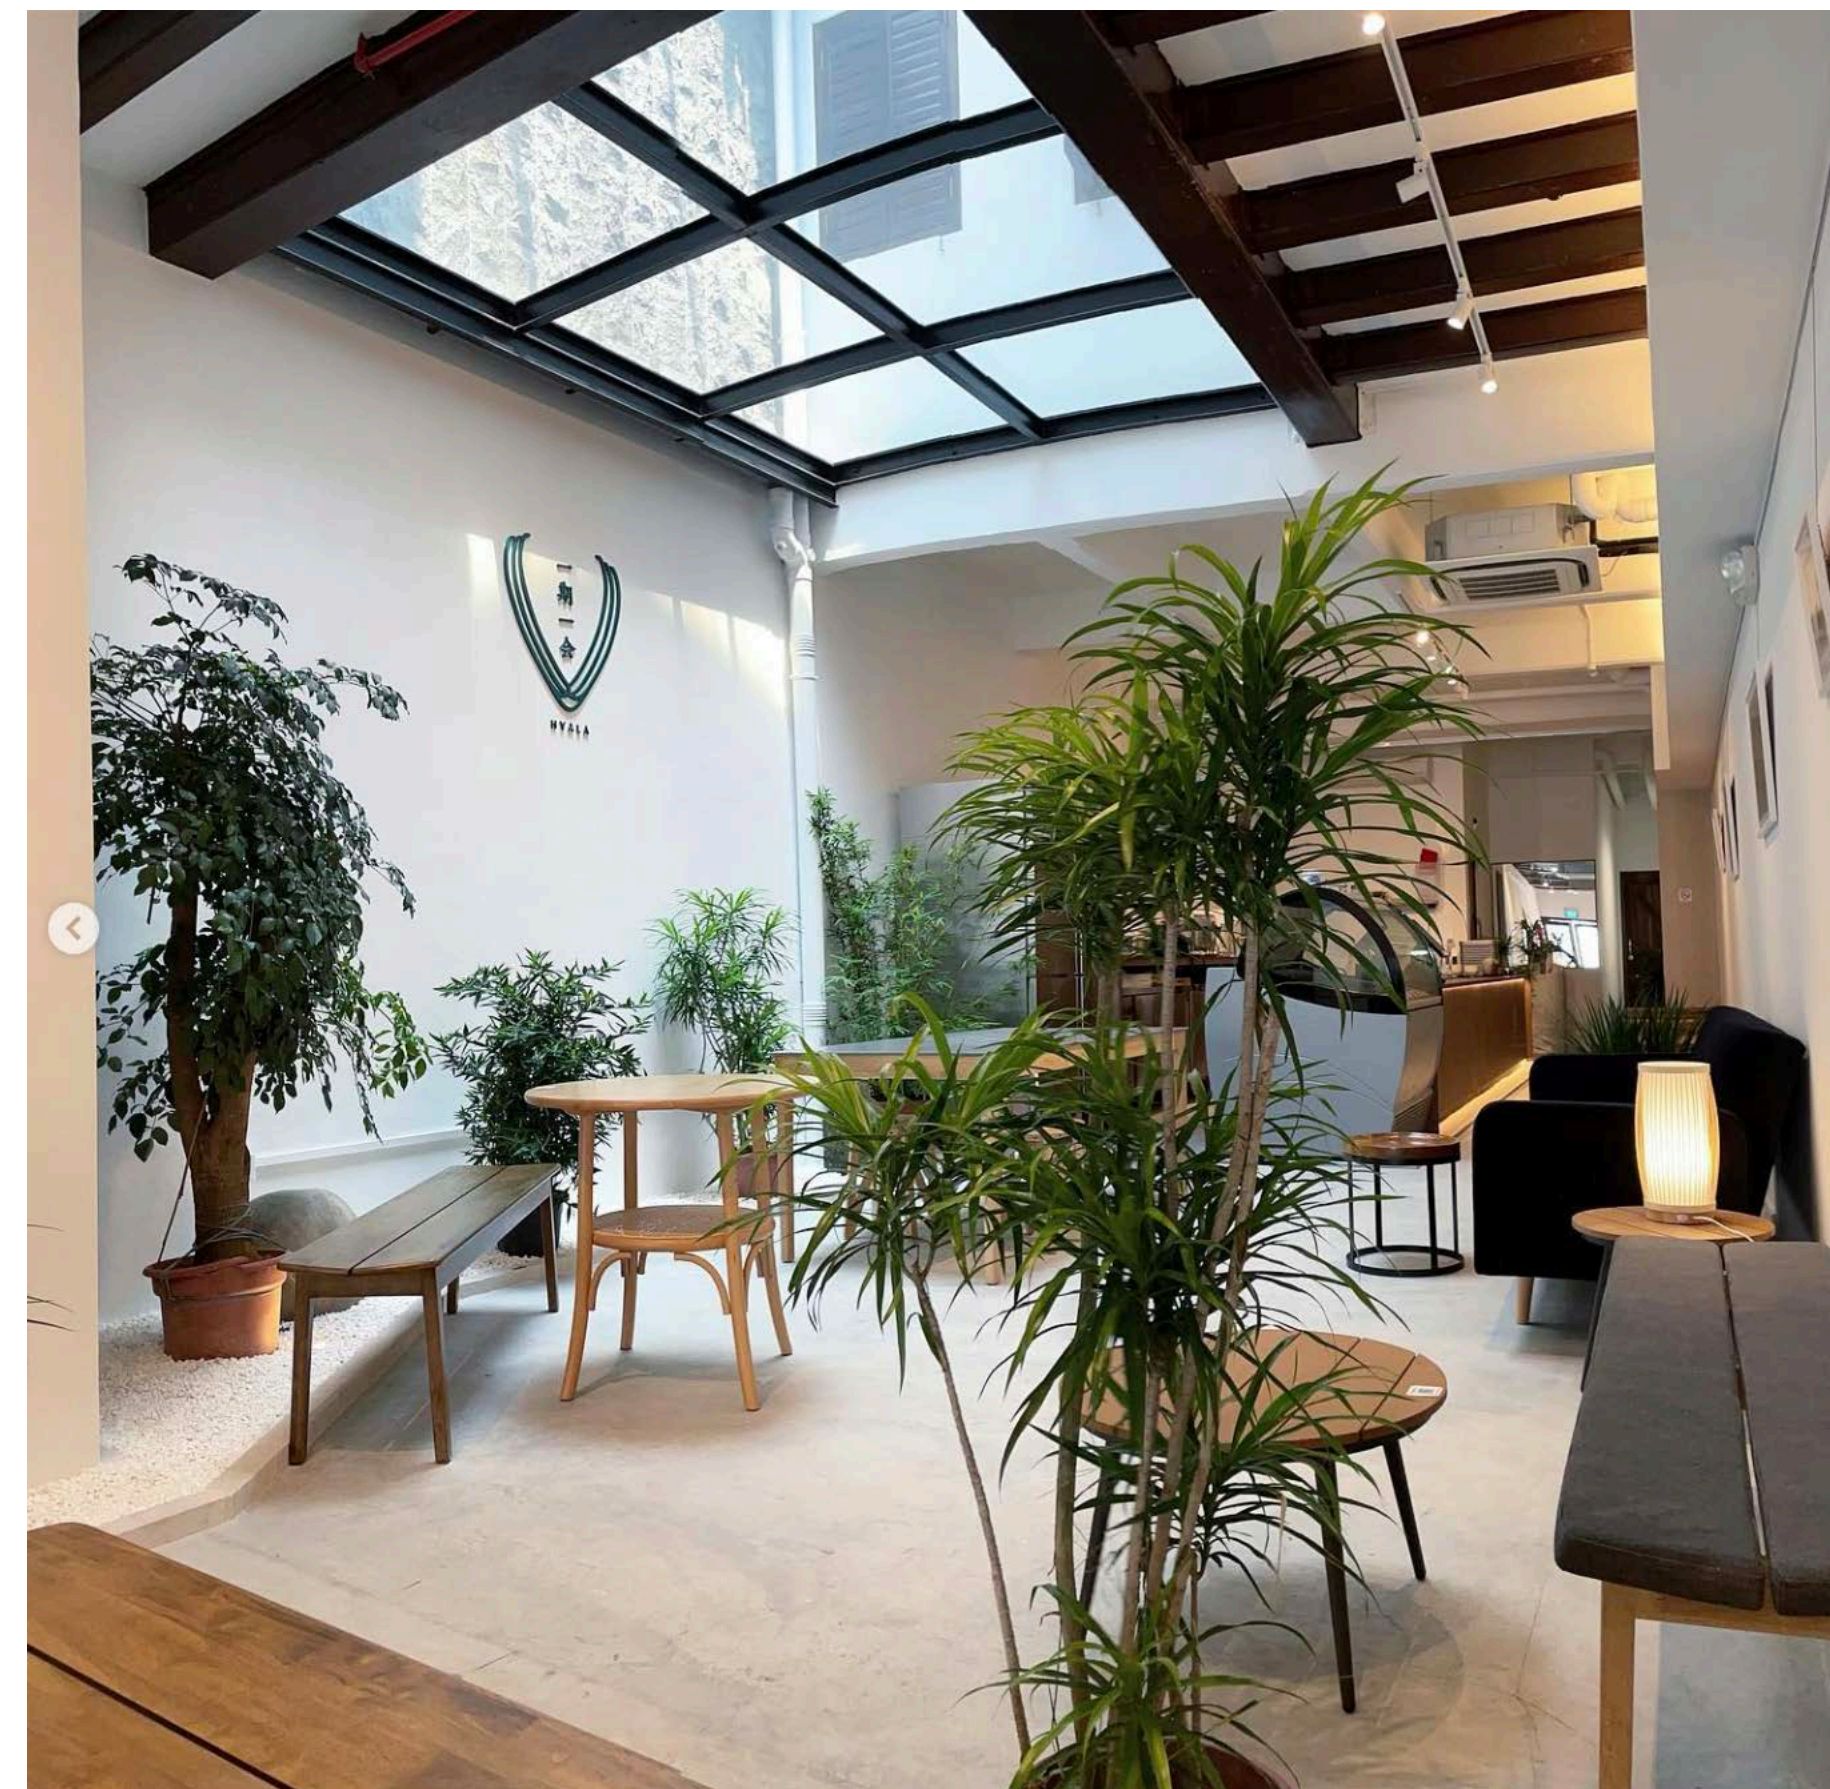

Min. Booking 3 hours

Rental includes food and beverages

PHOTOS OF HVALA CRAIG ROAD

Main seating area

Seating area near bar counter

3 / TAKASHIMAYA S.C.

Seating Capacity

Up to 60 pax